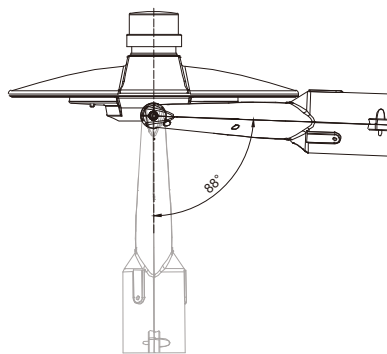

Features

CCT Select

Power Select

Motion sensor

Photocell sensor

Exclusive Feature (Bracket Tunable)

Bracket turnable to save size/package volume

Extra Functions Available

3" Round Pole Installation

Dimension

Packaging information

Square Carton

Wattage	Product Size(mm/in)	Package Size(mm/in)	N.W (Kg/lb)	G.W (Kg/lb)	QTY
30W	457 x 457 x 444 mm 17.99 x 17.99 x 17.48 in	485 x 485 x 585 mm 19.09 x 19.09 x 23.03 in	7Kg(15.43lb)	8.5 Kg(18.74lb)	1 PCS
50W	457 x 457 x 444 mm 17.99 x 17.99 x 17.48 in	485 x 485 x 585 mm 19.09 x 19.09 x 23.03 in	7Kg(15.43lb)	8.5 Kg(18.74lb)	1 PCS
60W	457 x 457 x 444 mm 17.99 x 17.99 x 17.48 in	485 x 485 x 585 mm 19.09 x 19.09 x 23.03 in	7Kg(15.43lb)	8.5 Kg(18.74lb)	1 PCS
80W	457 x 457 x 444 mm 17.99 x 17.99 x 17.48 in	485 x 485 x 585 mm 19.09 x 19.09 x 23.03 in	7Kg(15.43lb)	8.5 Kg(18.74lb)	1 PCS
100W	457 x 457 x 444 mm 17.99 x 17.99 x 17.48 in	485 x 485 x 585 mm 19.09 x 19.09 x 23.03 in	7Kg(15.43lb)	8.5 Kg(18.74lb)	1 PCS
150W	457 x 457 x 444 mm 17.99 x 17.99 x 17.48 in	485 x 485 x 585 mm 19.09 x 19.09 x 23.03 in	7Kg(15.43lb)	8.5 Kg(18.74lb)	1 PCS