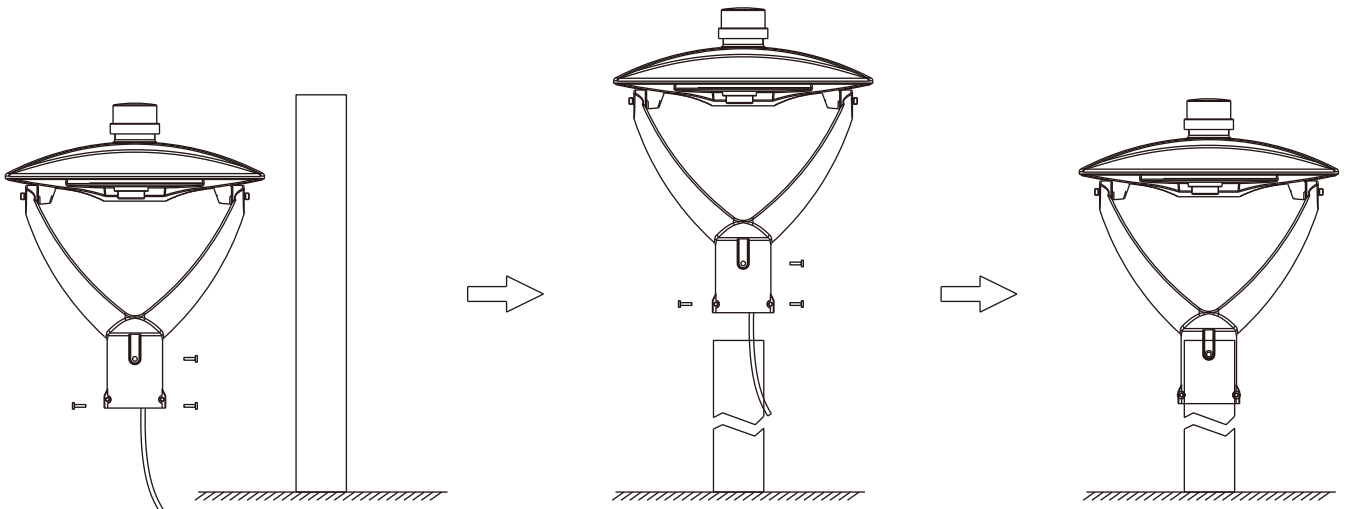

CCT & Power Selectable

Light Distribution

Applications

Parking Area

Walkway

Community

Plaza

Installation

3" Round Pole Installation

Dimension

Packaging information

Square Carton

Wattage	Product Size(mm/in)	Package Size(mm/in)	N.W (Kg/lb)	G.W (Kg/lb)	QTY
30W	457 x 457 x 444 mm 17.99 x 17.99 x 17.48 in	485 x 485 x 585 mm 19.09 x 19.09 x 23.03 in	7Kg(15.43lb)	8.5 Kg(18.74lb)	1 PCS
50W	457 x 457 x 444 mm 17.99 x 17.99 x 17.48 in	485 x 485 x 585 mm 19.09 x 19.09 x 23.03 in	7Kg(15.43lb)	8.5 Kg(18.74lb)	1 PCS
60W	457 x 457 x 444 mm 17.99 x 17.99 x 17.48 in	485 x 485 x 585 mm 19.09 x 19.09 x 23.03 in	7Kg(15.43lb)	8.5 Kg(18.74lb)	1 PCS
80W	457 x 457 x 444 mm 17.99 x 17.99 x 17.48 in	485 x 485 x 585 mm 19.09 x 19.09 x 23.03 in	7Kg(15.43lb)	8.5 Kg(18.74lb)	1 PCS
100W	457 x 457 x 444 mm 17.99 x 17.99 x 17.48 in	485 x 485 x 585 mm 19.09 x 19.09 x 23.03 in	7Kg(15.43lb)	8.5 Kg(18.74lb)	1 PCS
150W	457 x 457 x 444 mm 17.99 x 17.99 x 17.48 in	485 x 485 x 585 mm 19.09 x 19.09 x 23.03 in	7Kg(15.43lb)	8.5 Kg(18.74lb)	1 PCS