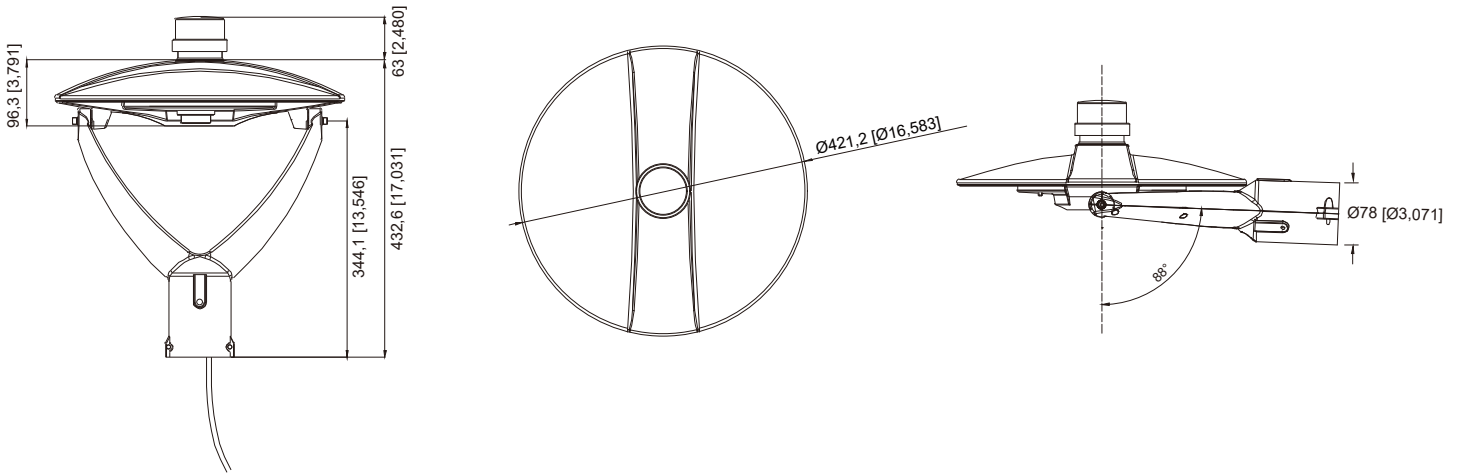

TP421 | ROUND POST TOP LIGHT

30W / 50W / 60W / 80W / 100W / 150W / Power Switch

Specifications

Example part number; CIP-TP421-W100-3000K-Black (options)

Wattage	(W60) 40W/50W/60W, (W100) 60W/80W/100W, (W150) 120W/135W/150W, Power Switch
LED Chips	SMD 2835, Samsung or Other LED Chips
Driver Brand	Meanwell / SOSEN/ ZHIHE or Other Brand
Material	Aluminum alloy+PC lens
Color Temp	3000K (Warm white) / 4000K (Natural white) / 5000K (Daylight) / 3CCT Switch
Lumen	130-140LM/W (Higher LM/W can be provided)
AC Input Voltage	AC120-277V/AC120-347V/AC180-480V Available
Mounting Methods	3" Round Pole (Normal); 2 3/8" Adapter (Available)
Exclusive Feature (1)	Motion Sensor/ Photocell Sensor/WIFI Camera Optional
Exclusive Feature (2)	3CCT/Power Switch Available
Exclusive Feature (3)	Bracket turnable to save package volume
Ambient Temperature	-40°C to +45°C(-40°F to +113°F)
Total Harmonic Distortion (THD)	< 15%
Housing	Bronze/Black or other customs color
Lifetime	50,000H
Warranty	5 years

3" Round Pole Installation

Dimension

Packaging information

Square Carton

Wattage	Product Size(mm/in)	Package Size(mm/in)	N.W (Kg/lb)	G.W (Kg/lb)	QTY
30W	457 x 457 x 444 mm 17.99 x 17.99 x 17.48 in	485 x 485 x 585 mm 19.09 x 19.09 x 23.03 in	7Kg(15.43lb)	8.5 Kg(18.74lb)	1 PCS
50W	457 x 457 x 444 mm 17.99 x 17.99 x 17.48 in	485 x 485 x 585 mm 19.09 x 19.09 x 23.03 in	7Kg(15.43lb)	8.5 Kg(18.74lb)	1 PCS
60W	457 x 457 x 444 mm 17.99 x 17.99 x 17.48 in	485 x 485 x 585 mm 19.09 x 19.09 x 23.03 in	7Kg(15.43lb)	8.5 Kg(18.74lb)	1 PCS
80W	457 x 457 x 444 mm 17.99 x 17.99 x 17.48 in	485 x 485 x 585 mm 19.09 x 19.09 x 23.03 in	7Kg(15.43lb)	8.5 Kg(18.74lb)	1 PCS
100W	457 x 457 x 444 mm 17.99 x 17.99 x 17.48 in	485 x 485 x 585 mm 19.09 x 19.09 x 23.03 in	7Kg(15.43lb)	8.5 Kg(18.74lb)	1 PCS
150W	457 x 457 x 444 mm 17.99 x 17.99 x 17.48 in	485 x 485 x 585 mm 19.09 x 19.09 x 23.03 in	7Kg(15.43lb)	8.5 Kg(18.74lb)	1 PCS