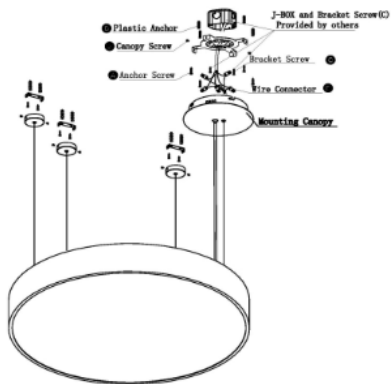

PRODUCT SPECIFICATION

Acoustic Color	
Order Example:	LL0112S-40W-AC-D28H12-90-30K-DIM-NSAC-002 122-D28H24
Standard	UL1598 / UL8750 / LM80 / EN62471

Pictures shown below are not the actual fixture

Depiction of Direct Suspension Mount