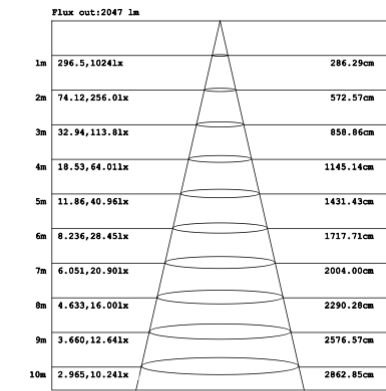

PHOTOMETRIC: Direct Illumination

CIP-D101A20WSZ 15.75" 20W @ 4000K

CIP-D101A30WSZ 23.62" 30W @ 4000K

CIP-D101A40WSZ 31.50" 40W @ 4000K

CIP-D101A50WSZ 39.37" 50W @ 4000K

CIP-D101A60WSZ 47.24" 60W @ 4000K

CIP-D101A70WSZ 59.06" 70W @ 4000K