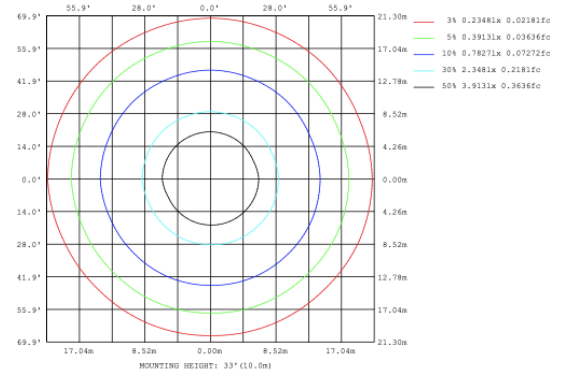

PHOTOMETRIC: Direct Illumination

CIP-D101A20WSZ 15.75" 20W @ 4000K

CIP-D101A30WSZ 23.62" 30W @ 4000K

CIP-D101A40WSZ 31.50" 40W @ 4000K

CIP-D101A50WSZ 39.37" 50W @ 4000K

CIP-D101A60WSZ 47.24" 60W @ 4000K

CIP-D101A70WSZ 59.06" 70W @ 4000K