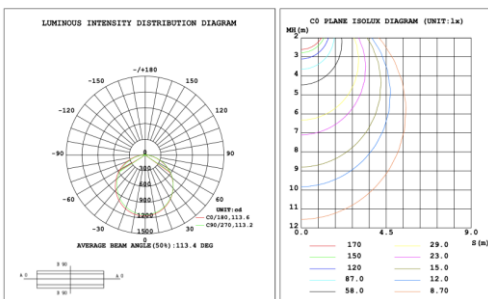

PHOTOMETRIC: Direct Illumination

CIP-D101A20WSZ 15.75" 20W @ 4000K

CIP-D101A30WSZ 23.62" 30W @ 4000K

CIP-D101A40WSZ 31.50" 40W @ 4000K

CIP-D101A50WSZ 39.37" 50W @ 4000K

CIP-D101A60WSZ 47.24" 60W @ 4000K

CIP-D101A70WSZ 59.06" 70W @ 4000K