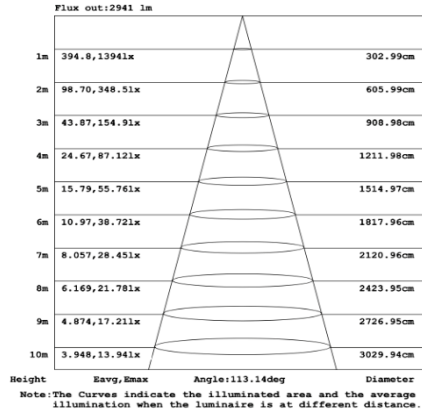

CIP-D101A80WSZ 70.87" 80W @ 4000K