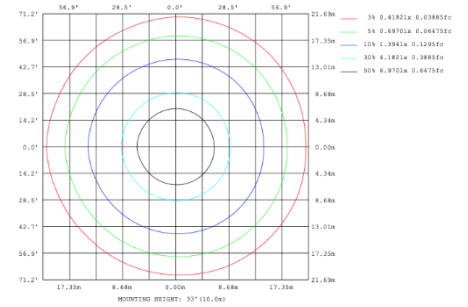

CIP-D101A80WSZ 70.87" 80W @ 4000K