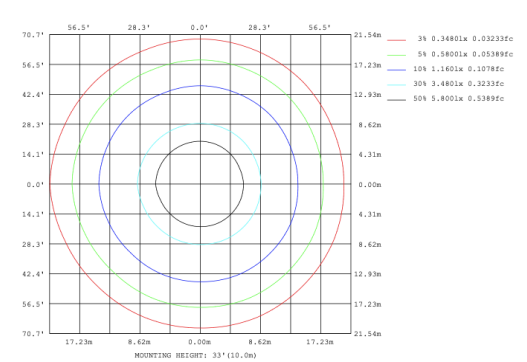

PHOTOMETRIC: Direct Illumination

CIP-D101A20WSZ 15.75" 20W @ 4000K

CIP-D101A30WSZ 23.62" 30W @ 4000K

CIP-D101A40WSZ 31.50" 40W @ 4000K

CIP-D101A50WSZ 39.37" 50W @ 4000K

CIP-D101A60WSZ 47.24" 60W @ 4000K

CIP-D101A70WSZ 59.06" 70W @ 4000K