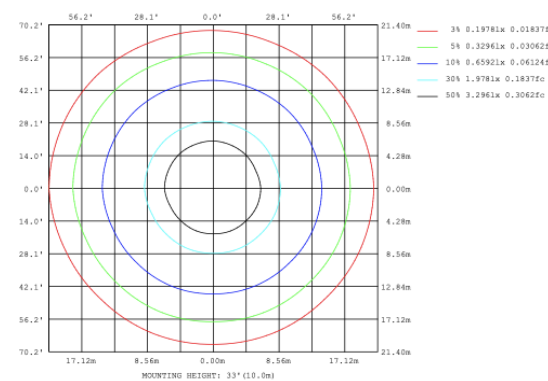

PHOTOMETRIC: Direct Illumination

CIP-D101A20WSZ 15.75" 20W @ 4000K

CIP-D101A30WSZ 23.62" 30W @ 4000K

CIP-D101A40WSZ 31.50" 40W @ 4000K

CIP-D101A50WSZ 39.37" 50W @ 4000K

CIP-D101A60WSZ 47.24" 60W @ 4000K

CIP-D101A70WSZ 59.06" 70W @ 4000K