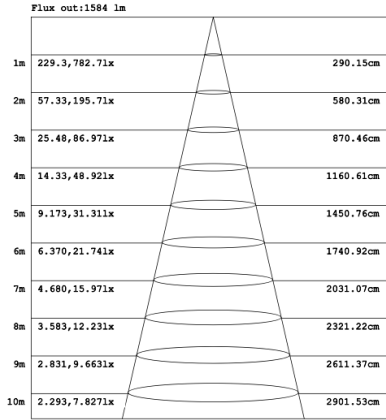

STANDARD COLOR FINISHES

LUMEN OUTPUT (for color selectable not RGBW)

Model Number	Size	Wattage	Kelvin Temp field Selectable $\pm 500K$	Delivered Lumen $\pm 10\%$
CIP-D101A/B/C/D/E/F	15.75"	20W	2700K/3500K/4000K or 3000K/3500K/4000K	1200 lm
	23.62"	30W	2700K/3500K/4000K or 3000K/3500K/4000K	1800 lm
	31.50"	40W	2700K/3500K/4000K or 3000K/3500K/4000K	2400 lm
	39.37"	50W	2700K/3500K/4000K or 3000K/3500K/4000K	3000 lm
	47.24"	60W	2700K/3500K/4000K or 3000K/3500K/4000K	3600 lm
	59.06"	70W	2700K/3500K/4000K or 3000K/3500K/4000K	4200 lm
	70.87"	80W	2700K/3500K/4000K or 3000K/3500K/4000K	4800 lm

PHOTOMETRIC: Direct Illumination

CIP-D101A20WSZ 15.75" 20W @ 4000K

CIP-D101A30WSZ 23.62" 30W @ 4000K

CIP-D101A40WSZ 31.50" 40W @ 4000K

CIP-D101A50WSZ 39.37" 50W @ 4000K

CIP-D101A60WSZ 47.24" 60W @ 4000K

CIP-D101A70WSZ 59.06" 70W @ 4000K