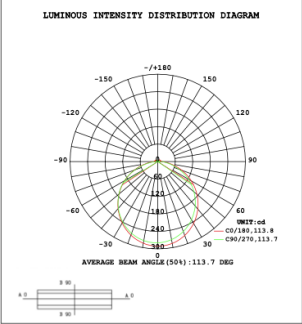

STANDARD COLOR FINISHES

LUMEN OUTPUT (for color selectable not RGBW)

Model Number	Size	Wattage	Kelvin Temp field Selectable $\pm 500K$	Delivered Lumen $\pm 10\%$
CIP-D101A/B/C/D/E/F	15.75"	20W	2700K/3500K/4000K or 3000K/3500K/4000K	1200 lm
	23.62"	30W	2700K/3500K/4000K or 3000K/3500K/4000K	1800 lm
	31.50"	40W	2700K/3500K/4000K or 3000K/3500K/4000K	2400 lm
	39.37"	50W	2700K/3500K/4000K or 3000K/3500K/4000K	3000 lm
	47.24"	60W	2700K/3500K/4000K or 3000K/3500K/4000K	3600 lm
	59.06"	70W	2700K/3500K/4000K or 3000K/3500K/4000K	4200 lm
	70.87"	80W	2700K/3500K/4000K or 3000K/3500K/4000K	4800 lm

PHOTOMETRIC: Direct Illumination

CIP-D101A20WSZ 15.75" 20W @ 4000K

CIP-D101A30WSZ 23.62" 30W @ 4000K

CIP-D101A40WSZ 31.50" 40W @ 4000K

CIP-D101A50WSZ 39.37" 50W @ 4000K

CIP-D101A60WSZ 47.24" 60W @ 4000K

CIP-D101A70WSZ 59.06" 70W @ 4000K