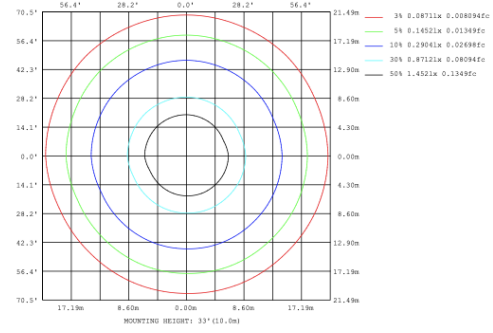

PHOTOMETRIC: Direct Illumination

CIP-D101A20WSZ 15.75" 20W @ 4000K

CIP-D101A30WSZ 23.62" 30W @ 4000K

CIP-D101A40WSZ 31.50" 40W @ 4000K

CIP-D101A50WSZ 39.37" 50W @ 4000K

CIP-D101A60WSZ 47.24" 60W @ 4000K

CIP-D101A70WSZ 59.06" 70W @ 4000K