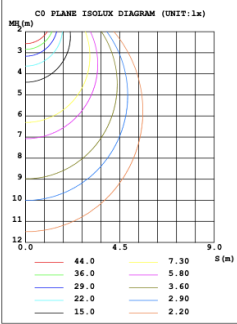

STANDARD COLOR FINISHES

LUMEN OUTPUT (for color selectable not RGBW)

Model Number	Size	Wattage	Kelvin Temp field Selectable $\pm 500K$	Delivered Lumen $\pm 10\%$
CIP-D101A/B/C/D/E/F	15.75"	20W	2700K/3500K/4000K or 3000K/3500K/4000K	1200 lm
	23.62"	30W	2700K/3500K/4000K or 3000K/3500K/4000K	1800 lm
	31.50"	40W	2700K/3500K/4000K or 3000K/3500K/4000K	2400 lm
	39.37"	50W	2700K/3500K/4000K or 3000K/3500K/4000K	3000 lm
	47.24"	60W	2700K/3500K/4000K or 3000K/3500K/4000K	3600 lm
	59.06"	70W	2700K/3500K/4000K or 3000K/3500K/4000K	4200 lm
	70.87"	80W	2700K/3500K/4000K or 3000K/3500K/4000K	4800 lm

PHOTOMETRIC: Direct Illumination

CIP-D101A20WSZ 15.75" 20W @ 4000K

CIP-D101A30WSZ 23.62" 30W @ 4000K

CIP-D101A40WSZ 31.50" 40W @ 4000K

CIP-D101A50WSZ 39.37" 50W @ 4000K

CIP-D101A60WSZ 47.24" 60W @ 4000K

CIP-D101A70WSZ 59.06" 70W @ 4000K