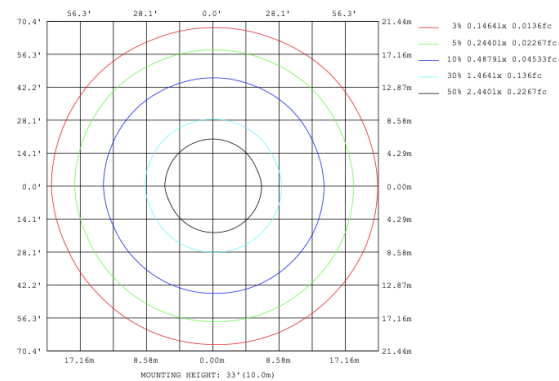

PHOTOMETRIC: Direct Illumination

CIP-D101A20WSZ 15.75" 20W @ 4000K

CIP-D101A30WSZ 23.62" 30W @ 4000K

CIP-D101A40WSZ 31.50" 40W @ 4000K

CIP-D101A50WSZ 39.37" 50W @ 4000K

CIP-D101A60WSZ 47.24" 60W @ 4000K

CIP-D101A70WSZ 59.06" 70W @ 4000K