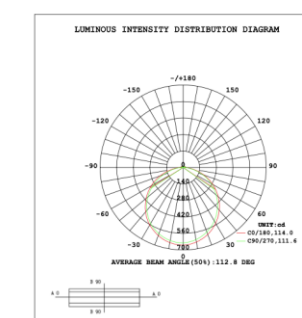

PHOTOMETRIC: Direct Illumination

CIP-D101A20WSZ 15.75" 20W @ 4000K

CIP-D101A30WSZ 23.62" 30W @ 4000K

CIP-D101A40WSZ 31.50" 40W @ 4000K

CIP-D101A50WSZ 39.37" 50W @ 4000K

CIP-D101A60WSZ 47.24" 60W @ 4000K

CIP-D101A70WSZ 59.06" 70W @ 4000K