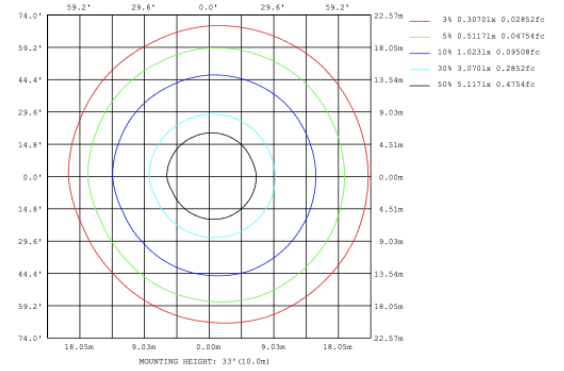

PHOTOMETRIC: Direct Illumination

CIP-D101A20WSZ 15.75" 20W @ 4000K

CIP-D101A30WSZ 23.62" 30W @ 4000K

CIP-D101A40WSZ 31.50" 40W @ 4000K

CIP-D101A50WSZ 39.37" 50W @ 4000K

CIP-D101A60WSZ 47.24" 60W @ 4000K

CIP-D101A70WSZ 59.06" 70W @ 4000K