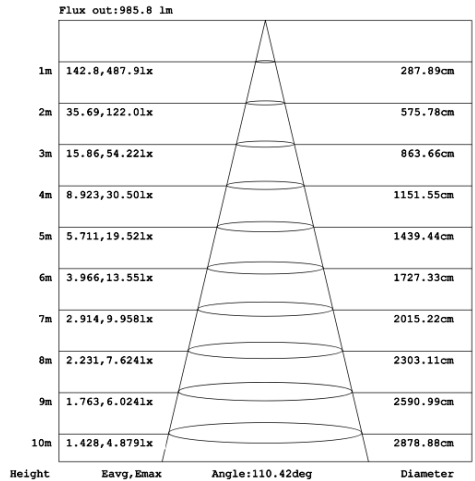

STANDARD COLOR FINISHES

LUMEN OUTPUT (for color selectable not RGBW)

Model Number	Size	Wattage	Kelvin Temp field Selectable $\pm 500K$	Delivered Lumen $\pm 10\%$
CIP-D101A/B/C/D/E/F	15.75"	20W	2700K/3500K/4000K or 3000K/3500K/4000K	1200 lm
	23.62"	30W	2700K/3500K/4000K or 3000K/3500K/4000K	1800 lm
	31.50"	40W	2700K/3500K/4000K or 3000K/3500K/4000K	2400 lm
	39.37"	50W	2700K/3500K/4000K or 3000K/3500K/4000K	3000 lm
	47.24"	60W	2700K/3500K/4000K or 3000K/3500K/4000K	3600 lm
	59.06"	70W	2700K/3500K/4000K or 3000K/3500K/4000K	4200 lm
	70.87"	80W	2700K/3500K/4000K or 3000K/3500K/4000K	4800 lm

RGBW/TUNABLE WHITE SMART CONTROL

Get Smart

Using Amazon Echo, Echo Dot, or any Alexa-enabled device allows you to turn your luminaire on and off, dim the light and change light color to Red, Green, Blue or White independently by using voice command or Smart phone app, DMX, Handheld remote or wall control.

PHOTOMETRIC: Direct Illumination

CIP-D101A20WSZ 15.75" 20W @ 4000K

CIP-D101A30WSZ 23.62" 30W @ 4000K

CIP-D101A40WSZ 31.50" 40W @ 4000K

CIP-D101A50WSZ 39.37" 50W @ 4000K

CIP-D101A60WSZ 47.24" 60W @ 4000K

CIP-D101A70WSZ 59.06" 70W @ 4000K