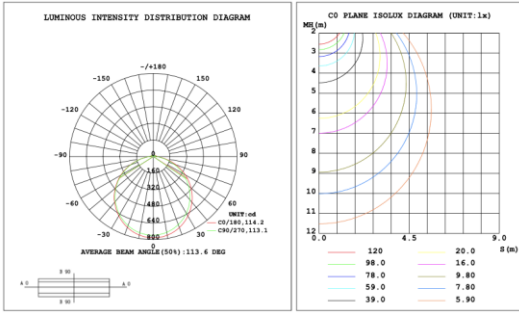

PHOTOMETRIC: Direct Illumination

CIP-D101A20WSZ 15.75" 20W @ 4000K

CIP-D101A30WSZ 23.62" 30W @ 4000K

CIP-D101A40WSZ 31.50" 40W @ 4000K

CIP-D101A50WSZ 39.37" 50W @ 4000K

CIP-D101A60WSZ 47.24" 60W @ 4000K

CIP-D101A70WSZ 59.06" 70W @ 4000K