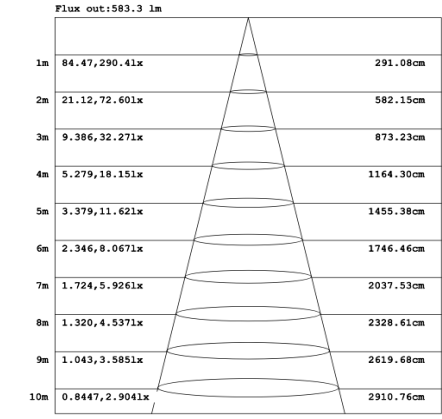

STANDARD COLOR FINISHES

LUMEN OUTPUT (for color selectable not RGBW)

Model Number	Size	Wattage	Kelvin Temp field Selectable $\pm 500K$	Delivered Lumen $\pm 10\%$
CIP-D101A/B/C/D/E/F	15.75"	20W	2700K/3500K/4000K or 3000K/3500K/4000K	1200 lm
	23.62"	30W	2700K/3500K/4000K or 3000K/3500K/4000K	1800 lm
	31.50"	40W	2700K/3500K/4000K or 3000K/3500K/4000K	2400 lm
	39.37"	50W	2700K/3500K/4000K or 3000K/3500K/4000K	3000 lm
	47.24"	60W	2700K/3500K/4000K or 3000K/3500K/4000K	3600 lm
	59.06"	70W	2700K/3500K/4000K or 3000K/3500K/4000K	4200 lm
	70.87"	80W	2700K/3500K/4000K or 3000K/3500K/4000K	4800 lm

PHOTOMETRIC: Direct Illumination

CIP-D101A20WSZ 15.75" 20W @ 4000K

CIP-D101A30WSZ 23.62" 30W @ 4000K

CIP-D101A40WSZ 31.50" 40W @ 4000K

CIP-D101A50WSZ 39.37" 50W @ 4000K

CIP-D101A60WSZ 47.24" 60W @ 4000K

CIP-D101A70WSZ 59.06" 70W @ 4000K