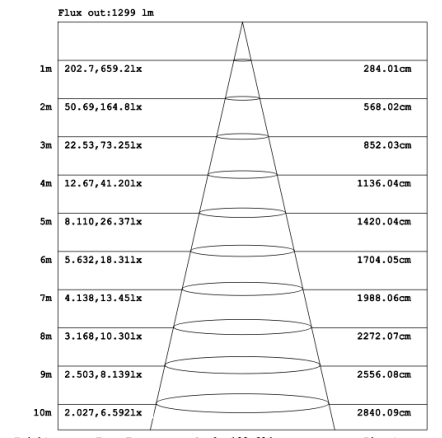

STANDARD COLOR FINISHES

LUMEN OUTPUT (for color selectable not RGBW)

Model Number	Size	Wattage	Kelvin Temp field Selectable $\pm 500K$	Delivered Lumen $\pm 10\%$
CIP-D101A/B/C/D/E/F	15.75"	20W	2700K/3500K/4000K or 3000K/3500K/4000K	1200 lm
	23.62"	30W	2700K/3500K/4000K or 3000K/3500K/4000K	1800 lm
	31.50"	40W	2700K/3500K/4000K or 3000K/3500K/4000K	2400 lm
	39.37"	50W	2700K/3500K/4000K or 3000K/3500K/4000K	3000 lm
	47.24"	60W	2700K/3500K/4000K or 3000K/3500K/4000K	3600 lm
	59.06"	70W	2700K/3500K/4000K or 3000K/3500K/4000K	4200 lm
	70.87"	80W	2700K/3500K/4000K or 3000K/3500K/4000K	4800 lm

PHOTOMETRIC: Direct Illumination

CIP-D101A20WSZ 15.75" 20W @ 4000K

CIP-D101A30WSZ 23.62" 30W @ 4000K

CIP-D101A40WSZ 31.50" 40W @ 4000K

CIP-D101A50WSZ 39.37" 50W @ 4000K

CIP-D101A60WSZ 47.24" 60W @ 4000K

CIP-D101A70WSZ 59.06" 70W @ 4000K