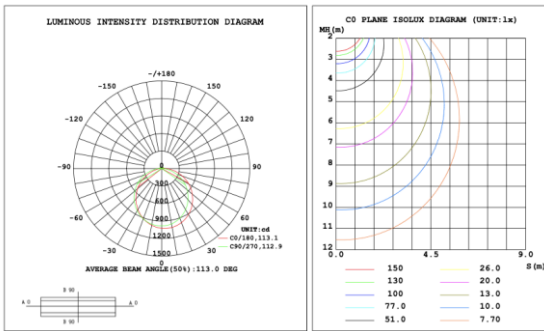

PHOTOMETRIC: Direct Illumination

CIP-D101A20WSZ 15.75" 20W @ 4000K

CIP-D101A30WSZ 23.62" 30W @ 4000K

CIP-D101A40WSZ 31.50" 40W @ 4000K

CIP-D101A50WSZ 39.37" 50W @ 4000K

CIP-D101A60WSZ 47.24" 60W @ 4000K

CIP-D101A70WSZ 59.06" 70W @ 4000K