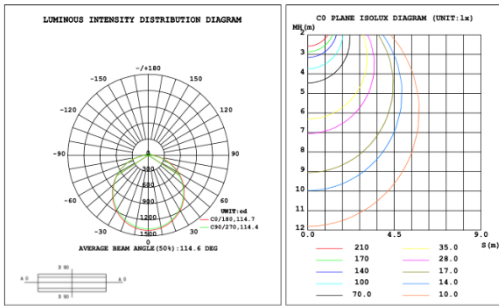

CIP-D101A80WSZ 70.87" 80W @ 4000K