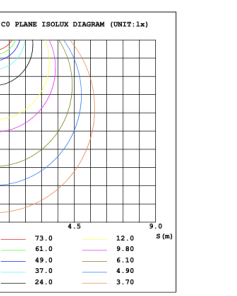

PHOTOMETRIC: Direct Illumination

CIP-D101A20WSZ 15.75" 20W @ 4000K

CIP-D101A30WSZ 23.62" 30W @ 4000K

CIP-D101A40WSZ 31.50" 40W @ 4000K

CIP-D101A50WSZ 39.37" 50W @ 4000K

CIP-D101A60WSZ 47.24" 60W @ 4000K

CIP-D101A70WSZ 59.06" 70W @ 4000K