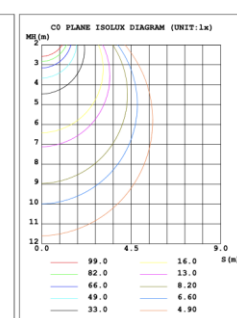

STANDARD COLOR FINISHES

LUMEN OUTPUT (for color selectable not RGBW)

Model Number	Size	Wattage	Kelvin Temp field Selectable $\pm 500K$	Delivered Lumen $\pm 10\%$
CIP-D101A/B/C/D/E/F	15.75"	20W	2700K/3500K/4000K or 3000K/3500K/4000K	1200 lm
	23.62"	30W	2700K/3500K/4000K or 3000K/3500K/4000K	1800 lm
	31.50"	40W	2700K/3500K/4000K or 3000K/3500K/4000K	2400 lm
	39.37"	50W	2700K/3500K/4000K or 3000K/3500K/4000K	3000 lm
	47.24"	60W	2700K/3500K/4000K or 3000K/3500K/4000K	3600 lm
	59.06"	70W	2700K/3500K/4000K or 3000K/3500K/4000K	4200 lm
	70.87"	80W	2700K/3500K/4000K or 3000K/3500K/4000K	4800 lm

PHOTOMETRIC: Direct Illumination

CIP-D101A20WSZ 15.75" 20W @ 4000K

CIP-D101A30WSZ 23.62" 30W @ 4000K

CIP-D101A40WSZ 31.50" 40W @ 4000K

CIP-D101A50WSZ 39.37" 50W @ 4000K

CIP-D101A60WSZ 47.24" 60W @ 4000K

CIP-D101A70WSZ 59.06" 70W @ 4000K