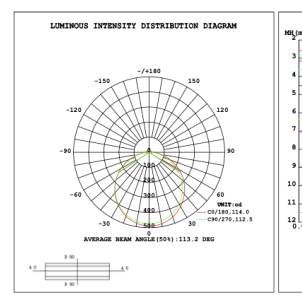

STANDARD COLOR FINISHES

LUMEN OUTPUT (for color selectable not RGBW)

Model Number	Size	Wattage	Kelvin Temp field Selectable $\pm 500K$	Delivered Lumen $\pm 10\%$
CIP-D101A/B/C/D/E/F	15.75"	20W	2700K/3500K/4000K or 3000K/3500K/4000K	1200 lm
	23.62"	30W	2700K/3500K/4000K or 3000K/3500K/4000K	1800 lm
	31.50"	40W	2700K/3500K/4000K or 3000K/3500K/4000K	2400 lm
	39.37"	50W	2700K/3500K/4000K or 3000K/3500K/4000K	3000 lm
	47.24"	60W	2700K/3500K/4000K or 3000K/3500K/4000K	3600 lm
	59.06"	70W	2700K/3500K/4000K or 3000K/3500K/4000K	4200 lm
	70.87"	80W	2700K/3500K/4000K or 3000K/3500K/4000K	4800 lm

PHOTOMETRIC: Direct Illumination

CIP-D101A20WSZ 15.75" 20W @ 4000K

CIP-D101A30WSZ 23.62" 30W @ 4000K

CIP-D101A40WSZ 31.50" 40W @ 4000K

CIP-D101A50WSZ 39.37" 50W @ 4000K

CIP-D101A60WSZ 47.24" 60W @ 4000K

CIP-D101A70WSZ 59.06" 70W @ 4000K