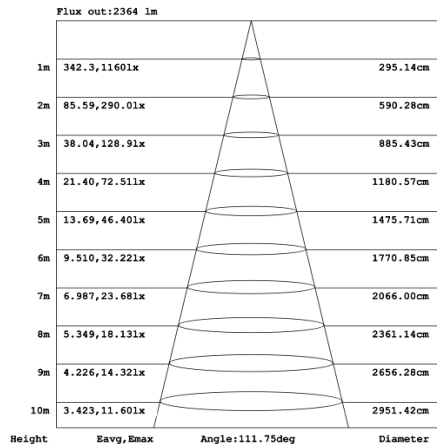

STANDARD COLOR FINISHES

LUMEN OUTPUT (for color selectable not RGBW)

Model Number	Size	Wattage	Kelvin Temp field Selectable $\pm 500K$	Delivered Lumen $\pm 10\%$
CIP-D101A/B/C/D/E/F	15.75"	20W	2700K/3500K/4000K or 3000K/3500K/4000K	1200 lm
	23.62"	30W	2700K/3500K/4000K or 3000K/3500K/4000K	1800 lm
	31.50"	40W	2700K/3500K/4000K or 3000K/3500K/4000K	2400 lm
	39.37"	50W	2700K/3500K/4000K or 3000K/3500K/4000K	3000 lm
	47.24"	60W	2700K/3500K/4000K or 3000K/3500K/4000K	3600 lm
	59.06"	70W	2700K/3500K/4000K or 3000K/3500K/4000K	4200 lm
	70.87"	80W	2700K/3500K/4000K or 3000K/3500K/4000K	4800 lm

PHOTOMETRIC: Direct Illumination

CIP-D101A20WSZ 15.75" 20W @ 4000K

CIP-D101A30WSZ 23.62" 30W @ 4000K

CIP-D101A40WSZ 31.50" 40W @ 4000K

CIP-D101A50WSZ 39.37" 50W @ 4000K

CIP-D101A60WSZ 47.24" 60W @ 4000K

CIP-D101A70WSZ 59.06" 70W @ 4000K