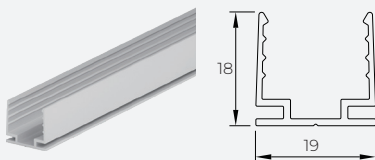

Min Bending Diameter

Cross Section(mm)

Cable Option

Integrated End Cap (IP67)

Front Entry (IF)

Side Entry (IS)

Bottom Entry (IB)

Closed End Cap (IEC)

Combined End Cap (IP67)

Front Entry (CF)

Side Entry (CS)

Bottom Entry (CB)

Closed End Cap (CEC)

Accessories

Aluminium Profile (AP)
(1m/2m/3m)

Aluminium Mounting Clips (AC)
(2cm)

Single Color

2835 N P V - 16x17mm 10W - 14024 - W/R/G/B/Y/O/P

2835 N P V - 16x17mm 10W - 12024(C) - W/R/G/B/Y/O/P

CCT		Power(W)	Efficiency (LM/W)	Lumen (LM/M)	Cutting Unit (mm)	Max. Run Length (M)
1800K	CV	10	60	600	50	7
	CC	10	48.7	487	50	15
2100K	CV	10	66.5	665	50	7
	CC	10	54.7	547	50	15
2400K	CV	10	73.9	739	50	7
	CC	10	59.3	593	50	15
2700K	CV	10	77.6	776	50	7
	CC	10	63.7	637	50	15
3000K	CV	10	79.7	797	50	7
	CC	10	66.4	664	50	15
3500K	CV	10	82.7	827	50	7
	CC	10	69	690	50	15
4000K	CV	10	82.5	825	50	7
	CC	10	69.9	699	50	15
5000K	CV	10	81.8	818	50	7
	CC	10	71.5	715	50	15
6500K	CV	10	83.1	831	50	7
	CC	10	70.2	702	50	15
Red	CV	10	30.7	307	50	10
	CC	10	29.1	291	50	22
Green	CV	10	78	780	50	7
	CC	10	67.6	676	50	14
Blue	CV	10	16.4	164	50	7
	CC	10	13.8	138	50	15
Yellow	CV	10	24.3	243	50	9
	CC	10	21.9	219	50	21
Orange	CV	10	28.5	285	50	9
	CC	10	25.7	257	50	20
Pink	CV	10	64	640	50	7
	CC	10	57.9	579	50	15

RGB

5050 N P V - 16x17mm 10W - 8424 - RGB

CCT	Power(W)	Efficiency (LM/W)	Lumen (LM/M)	Cutting Unit (mm)	Max. Run Length (M)
R	3.3	21.9	72	83.3	5
G	3.3	78.8	260	83.3	5
B	3.3	13	43	83.3	5
RGB	10	38	380	83.3	5