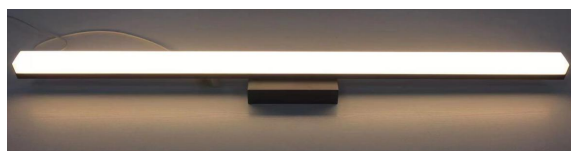

FEATURES:

- Wall Mounted
- Steel end caps+Aluminum+PC
- White painted parts are treated with a five-stage phosphate bonding process and finished with high reflectance baked enamel.
- 50,000+ Hours LED Life Expectancy.
- Power factor: >0.9
- 5 Year Warranty.
- Damp location
- 120V Triac
- UL, cUL listed.
- Ambient Temperature:-20 ~ 40 °C(-22° F to +104° F)

APPLICATIONS:

Bathroom

Ordering information (3 CCT&Single Wattage)

Item	Watts	CCT	Efficacy	Lumens	Dimension(L*W*H):Inch		
SB453MLM01512BVKD1A	15W	3 CCT	100lm/W	1500lm	24	1.77	1.65
SB453MLM02514BVKD1A	25W	3 CCT	100lm/W	2500lm	48	1.77	1.65