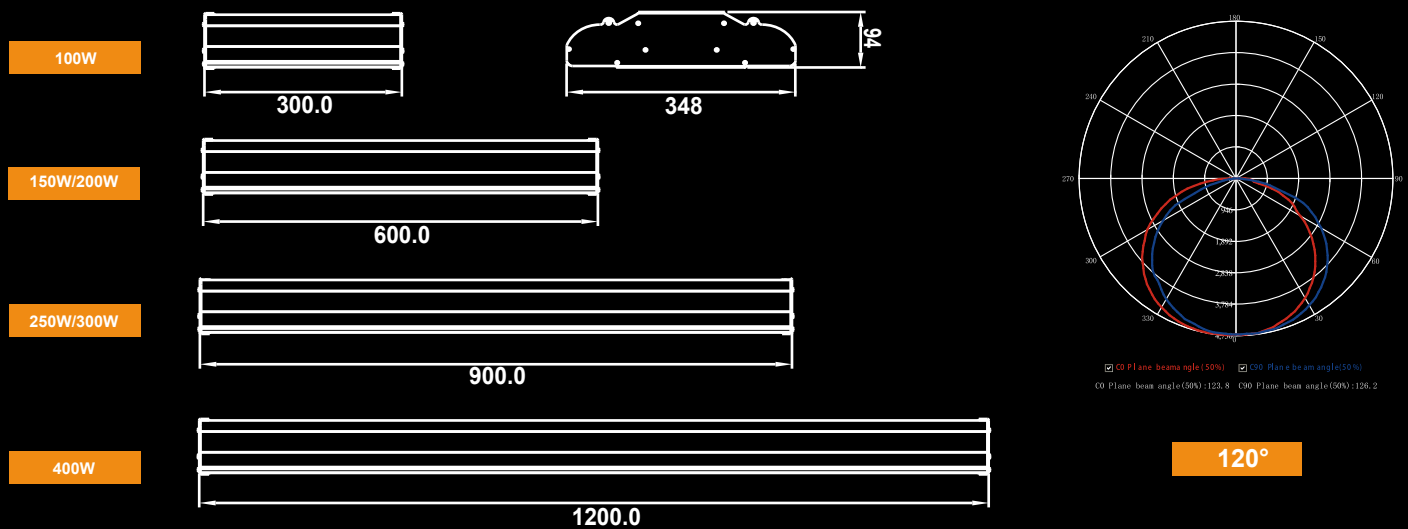

High light effect

High lumen SMD3030 LED chip, high light efficiency, low loss.

prevent glare

No dazzle light: Unique reflection design effectively avoid dazzle light, UGR<19

K8 LED Indoor sports light

Dimension

Parameters

Part Number	HB100W-K8	HB150W-200W-K8	HB250W/300W-K8	HB400W-K8
Input Power	100W	150W-200W	250W/300W	400W
Lumen Output	13000lm	19500lm/26000lm	32500lm/39000lm	52000lm
LED Chip	Lumileds 3030	Lumileds 3030	Lumileds 3030	Lumileds 3030
Luminous Efficacy	130LM/W			
LED Quantity	224pcs	448pcs	672pcs	896pcs
CCT	3000K-6500K			
Input Voltage	AC100-277V/347V/480V, 50/60Hz			
PF	>0.92			
CRI	≥80			
Beam Angle	120° (milky white PC lens)			
IP Rating	IP22			
Working Temperature	-30°C to 55°C			
Warranty	7 years			
Lifespan	>50,000hrs			
Material	Aluminum housing+PC lens			
Certification	UL,DLC Premium,SAA,TUV,VEET,CB			
Dimensions(MM)	300 L x 348 W x 94 H	600 L x 348 W x 94 H	900 L x 348 W x 94 H	1200 L x 348 W x 94 H
N.G(KG)	3.8kg	5.7kg	8.25kg	10.45kg
G.W (KG)	4.2kg	6.2kg	8.95kg	11.25kg
Package Size(MM)	345 L x 393 W x 318 H	645 L x 393 W x 318 H	945 L x 393 W x 318 H	1245 L x 393 W x 318 H
Pcs/carton	2pcs			