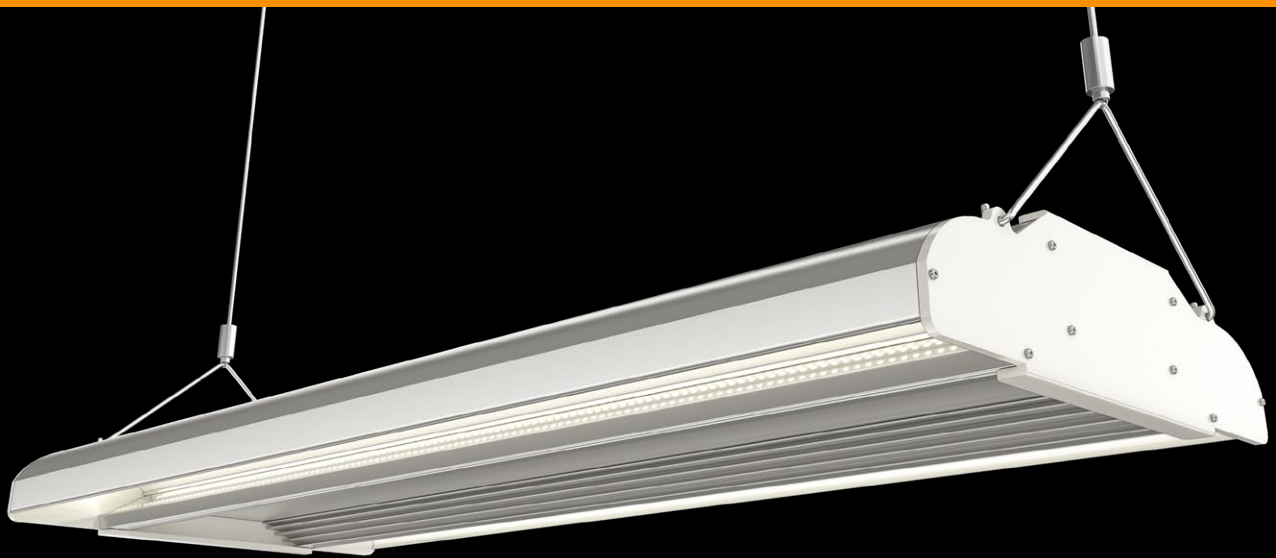

NO GLARE

INDOOR SPORTS LIGHT

K8 LED Indoor sports light

Reflector Design:

Unique reflector design, the LEDs are hidden inside the lamp, and the light is softer through reflection. When it is on, it is not dazzling and $UGR < 19$, Lumen is up to 130LM/W.

Features

- High lumen efficacy 130lm/w, energy saving 40%
- Lightweight design with high brightness and low light attenuation
- Wattage ranging from 100W to 400w
- Intelligent Zigbee controller, supports wireless on/off, dimming, color conversion, grouping remote control
- Multiple Mounting Options: Suspended mounted/Ceiling mounted/Boom mounted

Certifications

K8 LED Indoor sports light

Lightweight Design

Made of high-quality aluminum, with good heat dissipation, compression resistance and wear resistance

Efficient heat dissipation

Unique air convection radiator design provides superior ventilation efficiency

High light effect

High lumen SMD3030 LED chip, high light efficiency, low loss.

prevent glare

No dazzle light: Unique reflection design effectively avoid dazzle light, UGR<19

K8 LED Indoor sports light

Dimension