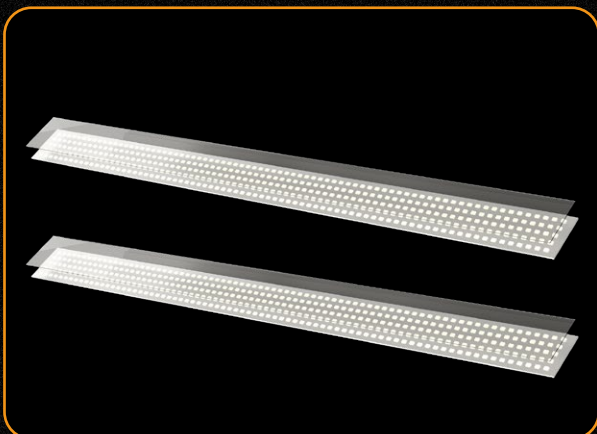

NO GLARE

INDOOR SPORTS LIGHT

K8 LED Indoor sports light

Reflector Design:

Unique reflector design, the LEDs are hidden inside the lamp, and the light is softer through reflection. When it is on, it is not dazzling and $UGR < 19$, Lumen is up to 130LM/W.

Features

- High lumen efficacy 130lm/w, energy saving 40%
- Lightweight design with high brightness and low light attenuation
- Wattage ranging from 100W to 400w
- Intelligent Zigbee controller, supports wireless on/off, dimming, color conversion, grouping remote control
- Multiple Mounting Options: Suspended mounted/Ceiling mounted/Boom mounted

Certifications

K8 LED Indoor sports light

Lightweight Design

Made of high-quality aluminum, with good heat dissipation, compression resistance and wear resistance

Efficient heat dissipation

Unique air convection radiator design provides superior ventilation efficiency

High light effect

High lumen SMD3030 LED chip, high light efficiency, low loss.

prevent glare

No dazzle light: Unique reflection design effectively avoid dazzle light, UGR<19

K8 LED Indoor sports light

Dimension