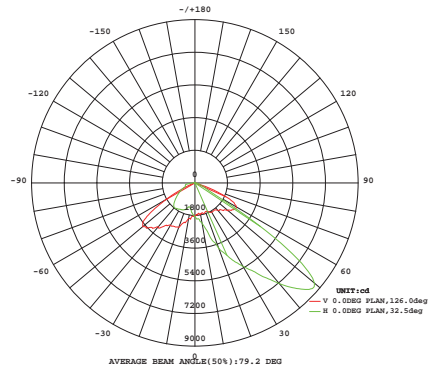

4" RD

5" RD

Light Distribution

Type V (120°)

Type III (90°*140°)

Dimension

ISAK260

ISAK 325

Round pole

Packaging information

Wattage	Product Dimension (mm/in)	Carton Box Dimension (mm/in)	N.W (Kg/lb)	G.W (Kg/lb)	QTY / CTN
20W	380 × 287 × 240mm 14.96 × 11.30 × 9.45 in	290 × 510 × 380mm 10.24 × 20.08 × 14.96 in	2.6Kg(5.73lb)	6.0kg(13.23lb)	2 PCS
35W	380 × 287 × 240mm 14.96 × 11.30 × 9.45 in	290 × 510 × 380mm 10.24 × 20.08 × 14.96 in	2.6Kg(5.73lb)	6.0kg(13.23lb)	2 PCS
50W	380 × 287 × 240mm 14.96 × 11.30 × 9.45 in	290 × 510 × 380mm 10.24 × 20.08 × 14.96 in	2.7Kg(5.95lb)	6.4kg(14.11lb)	2 PCS
60W	437 × 352 × 300mm 17.20 × 13.86 × 11.81 in	580 × 320 × 410mm 22.83 × 12.60 × 16.14 in	7.3Kg(16.09lb)	15.2kg(33.50lb)	2 PCS
80W	437 × 352 × 300mm 17.20 × 13.86 × 11.81 in	580 × 320 × 410mm 22.83 × 12.60 × 16.14 in	7.3Kg(16.09lb)	15.2kg(33.50lb)	2 PCS
100W	437 × 352 × 300mm 17.20 × 13.86 × 11.81 in	580 × 320 × 410mm 22.83 × 12.60 × 16.14 in	7.5KG(16.53lb)	15.6kg(34.40lb)	2 PCS