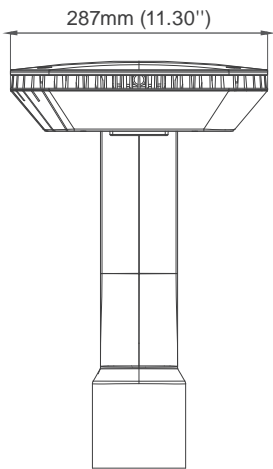

Compatible With Different Mount Brackets

Two Mount for optional

2 3/8" (60mm round pole)

3" (76mm round pole)

Adapters (suitable for 2 3/8" mount)

4" SQ

5" SQ

3" RD

4" RD

5" RD

Light Distribution

Type V (120°)

Type III (90°*140°)

Dimension

ISAK260

ISAK 325

Round pole

Packaging information

Wattage	Product Dimension (mm/in)	Carton Box Dimension (mm/in)	N.W (Kg/lb)	G.W (Kg/lb)	QTY / CTN
20W	380 × 287 × 240mm 14.96 × 11.30 × 9.45 in	290 × 510 × 380mm 10.24 × 20.08 × 14.96 in	2.6Kg(5.73lb)	6.0kg(13.23lb)	2 PCS
35W	380 × 287 × 240mm 14.96 × 11.30 × 9.45 in	290 × 510 × 380mm 10.24 × 20.08 × 14.96 in	2.6Kg(5.73lb)	6.0kg(13.23lb)	2 PCS
50W	380 × 287 × 240mm 14.96 × 11.30 × 9.45 in	290 × 510 × 380mm 10.24 × 20.08 × 14.96 in	2.7Kg(5.95lb)	6.4kg(14.11lb)	2 PCS
60W	437 × 352 × 300mm 17.20 × 13.86 × 11.81 in	580 × 320 × 410mm 22.83 × 12.60 × 16.14 in	7.3Kg(16.09lb)	15.2kg(33.50lb)	2 PCS
80W	437 × 352 × 300mm 17.20 × 13.86 × 11.81 in	580 × 320 × 410mm 22.83 × 12.60 × 16.14 in	7.3Kg(16.09lb)	15.2kg(33.50lb)	2 PCS
100W	437 × 352 × 300mm 17.20 × 13.86 × 11.81 in	580 × 320 × 410mm 22.83 × 12.60 × 16.14 in	7.5KG(16.53lb)	15.6kg(34.40lb)	2 PCS