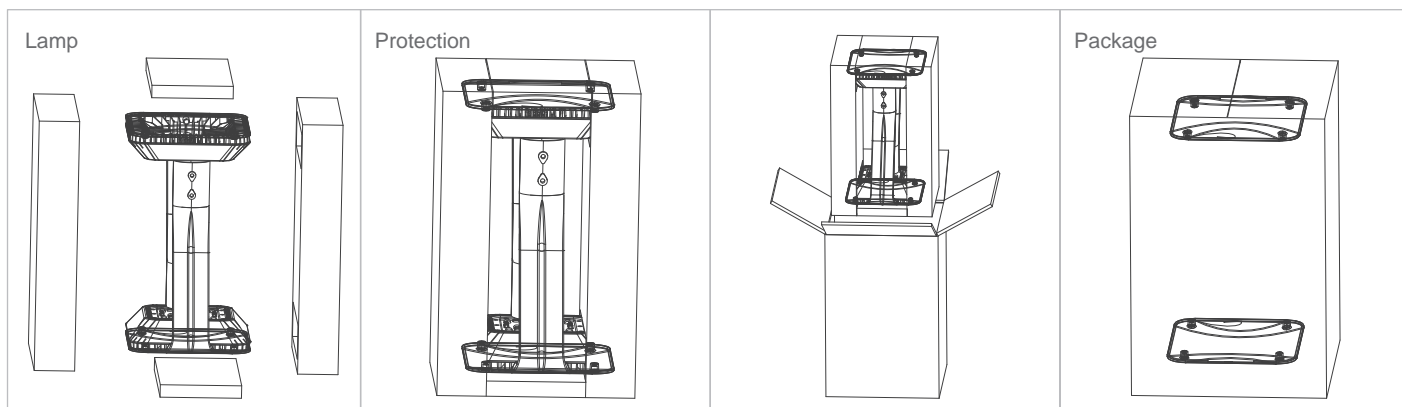

Compatible With Different Mount Brackets

Two Mount for optional

2 3/8" (60mm round pole)

3" (76mm round pole)

Adapters (suitable for 2 3/8" mount)

4" SQ

5" SQ

3" RD

4" RD

5" RD

Light Distribution

Type V (120°)

Type III (90°*140°)

Dimension

ISAK260

ISAK 325

Applications

Building

Garden

Roadway

Parking Lot

Park

Sidewalk

Square pole

Round pole

Packaging information

Wattage	Product Dimension (mm/in)	Carton Box Dimension (mm/in)	N.W (Kg/lb)	G.W (Kg/lb)	QTY / CTN
20W	380 × 287 × 240mm 14.96 × 11.30 × 9.45 in	290 × 510 × 380mm 10.24 × 20.08 × 14.96 in	2.6Kg(5.73lb)	6.0kg(13.23lb)	2 PCS
35W	380 × 287 × 240mm 14.96 × 11.30 × 9.45 in	290 × 510 × 380mm 10.24 × 20.08 × 14.96 in	2.6Kg(5.73lb)	6.0kg(13.23lb)	2 PCS
50W	380 × 287 × 240mm 14.96 × 11.30 × 9.45 in	290 × 510 × 380mm 10.24 × 20.08 × 14.96 in	2.7Kg(5.95lb)	6.4kg(14.11lb)	2 PCS
60W	437 × 352 × 300mm 17.20 × 13.86 × 11.81 in	580 × 320 × 410mm 22.83 × 12.60 × 16.14 in	7.3Kg(16.09lb)	15.2kg(33.50lb)	2 PCS
80W	437 × 352 × 300mm 17.20 × 13.86 × 11.81 in	580 × 320 × 410mm 22.83 × 12.60 × 16.14 in	7.3Kg(16.09lb)	15.2kg(33.50lb)	2 PCS
100W	437 × 352 × 300mm 17.20 × 13.86 × 11.81 in	580 × 320 × 410mm 22.83 × 12.60 × 16.14 in	7.5KG(16.53lb)	15.6kg(34.40lb)	2 PCS