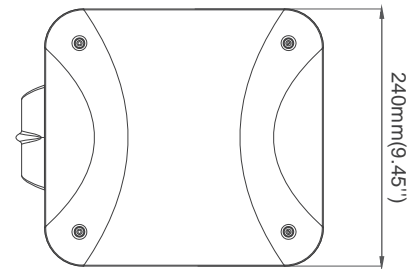

Compatible With Different Mount Brackets

Two Mount for optional

2 3/8" (60mm round pole)

3" (76mm round pole)

Adapters (suitable for 2 3/8" mount)

4" SQ

5" SQ

3" RD

4" RD

5" RD

Light Distribution

Type V (120°)

Type III (90°*140°)

Dimension

ISAK260

ISAK 325

Round pole

Packaging information

Wattage	Product Dimension (mm/in)	Carton Box Dimension (mm/in)	N.W (Kg/lb)	G.W (Kg/lb)	QTY / CTN
20W	380 × 287 × 240mm 14.96 × 11.30 × 9.45 in	290 × 510 × 380mm 10.24 × 20.08 × 14.96 in	2.6Kg(5.73lb)	6.0kg(13.23lb)	2 PCS
35W	380 × 287 × 240mm 14.96 × 11.30 × 9.45 in	290 × 510 × 380mm 10.24 × 20.08 × 14.96 in	2.6Kg(5.73lb)	6.0kg(13.23lb)	2 PCS
50W	380 × 287 × 240mm 14.96 × 11.30 × 9.45 in	290 × 510 × 380mm 10.24 × 20.08 × 14.96 in	2.7Kg(5.95lb)	6.4kg(14.11lb)	2 PCS
60W	437 × 352 × 300mm 17.20 × 13.86 × 11.81 in	580 × 320 × 410mm 22.83 × 12.60 × 16.14 in	7.3Kg(16.09lb)	15.2kg(33.50lb)	2 PCS
80W	437 × 352 × 300mm 17.20 × 13.86 × 11.81 in	580 × 320 × 410mm 22.83 × 12.60 × 16.14 in	7.3Kg(16.09lb)	15.2kg(33.50lb)	2 PCS
100W	437 × 352 × 300mm 17.20 × 13.86 × 11.81 in	580 × 320 × 410mm 22.83 × 12.60 × 16.14 in	7.5KG(16.53lb)	15.6kg(34.40lb)	2 PCS