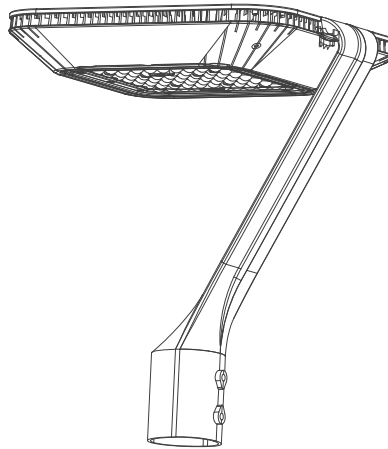

Specifications

ISAK 260-(20-35W)-(color temp)-AC100-277V-(light distribution)-(mount tenon)-(finish color)

ISAK 325-(50-100W)-(color temp)-AC100-277V-(light distribution)-(mount tenon)-(finish color)

Wattage	20W	35W	50W	60W	80W	100W
Installation height (Suggested)	7'-10'	10'-15'	15'-18'	15'-18'	18'-22'	20'-26'
LED Chips	SMD 3030, Philips or other LED chip					
Driver Brand	Meanwell / SOSEN, or other LED driver					
Material	Aluminum alloy+PC lens					
Color Temp	3000K / 4000K / 5000K / 6000K					
Lumen Efficacy	130-135lm / W (Can customize higher LM / W if in need)					
AC Input Voltage	100-277V / 120-347V / 180-480V					
Light Distribution	Type V (120°) / Type III (90°*140°)					
Mount Tenon	2 3/8" or 3" Round Tenon (Adapters available)					
Thermal Management	Superior thermal management with external Air-Flow fins					
Ambient Temperature	-40°C to +45°C(-40°F to +113°F)					
Total Harmonic Distortion (THD)	< 15%					
Housing	Bronze or Black Finish					
Lifetime	50,000H					
IP Rating	IP65					
Warranty	5 years					

Compatible With Different Mount Brackets

Two Mount for optional

2 3/8" (60mm round pole)

3" (76mm round pole)

Adapters (suitable for 2 3/8" mount)

4" SQ

5" SQ

3" RD

4" RD

5" RD

Light Distribution

Type V (120°)

Type III (90°*140°)

Dimension

ISAK260

ISAK 325