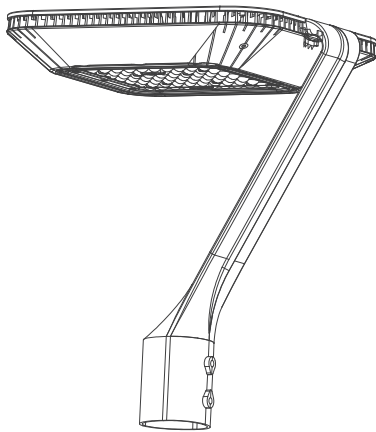

Specifications

ISAK 260-(20-35W)-(color temp)-AC100-277V-(light distribution)-(mount tenon)-(finish color)

ISAK 325-(50-100W)-(color temp)-AC100-277V-(light distribution)-(mount tenon)-(finish color)

Wattage	20W	35W	50W	60W	80W	100W
Installation height (Suggested)	7'-10'	10'-15'	15'-18'	15'-18'	18'-22'	20'-26'
LED Chips	SMD 3030, Philips or other LED chip					
Driver Brand	Meanwell / SOSEN, or other LED driver					
Material	Aluminum alloy+PC lens					
Color Temp	3000K / 4000K / 5000K / 6000K					
Lumen Efficacy	130-135lm / W (Can customize higher LM / W if in need)					
AC Input Voltage	100-277V / 120-347V / 180-480V					
Light Distribution	Type V (120°) / Type III (90°*140°)					
Mount Tenon	2 3/8" or 3" Round Tenon (Adapters available)					
Thermal Management	Superior thermal management with external Air-Flow fins					
Ambient Temperature	-40°C to +45°C(-40°F to +113°F)					
Total Harmonic Distortion (THD)	< 15%					
Housing	Bronze or Black Finish					
Lifetime	50,000H					
IP Rating	IP65					
Warranty	5 years					

Compatible With Different Mount Brackets

Two Mount for optional

2 3/8" (60mm round pole)

3" (76mm round pole)

Adapters (suitable for 2 3/8" mount)

4" SQ

5" SQ

3" RD

4" RD

5" RD

Light Distribution

Type V (120°)

Type III (90°*140°)

Dimension

ISAK260

ISAK 325