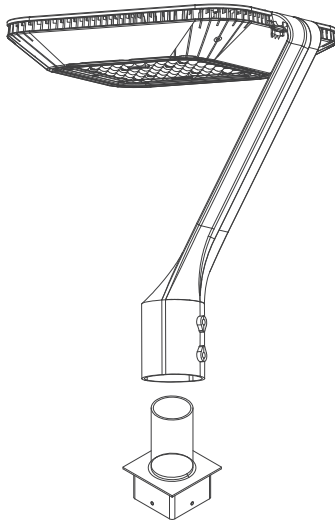

Compatible With Different Mount Brackets

Two Mount for optional

2 3/8" (60mm round pole)

3" (76mm round pole)

Adapters (suitable for 2 3/8" mount)

4" SQ

5" SQ

3" RD

4" RD

5" RD

Light Distribution

Type V (120°)

Type III (90°*140°)

Dimension

ISAK260

ISAK 325

Applications

Building

Garden

Roadway

Parking Lot

Park

Sidewalk

Square pole

Round pole

Packaging information

Wattage	Product Dimension (mm/in)	Carton Box Dimension (mm/in)	N.W (Kg/lb)	G.W (Kg/lb)	QTY / CTN
20W	380 × 287 × 240mm 14.96 × 11.30 × 9.45 in	290 × 510 × 380mm 10.24 × 20.08 × 14.96 in	2.6Kg(5.73lb)	6.0kg(13.23lb)	2 PCS
35W	380 × 287 × 240mm 14.96 × 11.30 × 9.45 in	290 × 510 × 380mm 10.24 × 20.08 × 14.96 in	2.6Kg(5.73lb)	6.0kg(13.23lb)	2 PCS
50W	380 × 287 × 240mm 14.96 × 11.30 × 9.45 in	290 × 510 × 380mm 10.24 × 20.08 × 14.96 in	2.7Kg(5.95lb)	6.4kg(14.11lb)	2 PCS
60W	437 × 352 × 300mm 17.20 × 13.86 × 11.81 in	580 × 320 × 410mm 22.83 × 12.60 × 16.14 in	7.3Kg(16.09lb)	15.2kg(33.50lb)	2 PCS
80W	437 × 352 × 300mm 17.20 × 13.86 × 11.81 in	580 × 320 × 410mm 22.83 × 12.60 × 16.14 in	7.3Kg(16.09lb)	15.2kg(33.50lb)	2 PCS
100W	437 × 352 × 300mm 17.20 × 13.86 × 11.81 in	580 × 320 × 410mm 22.83 × 12.60 × 16.14 in	7.5KG(16.53lb)	15.6kg(34.40lb)	2 PCS