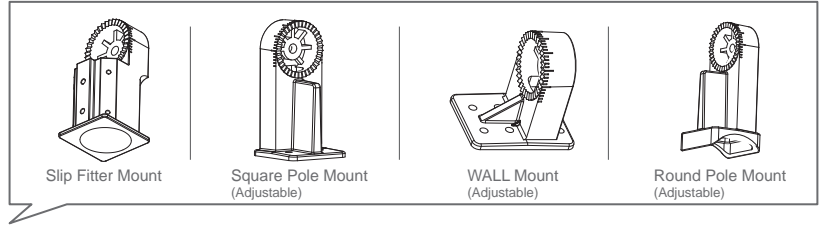

Specifications

ISAK 260-(20-35W)-(color temp)-AC100-277V-(light distribution)-(mount tenon)-(finish color)

ISAK 325-(50-100W)-(color temp)-AC100-277V-(light distribution)-(mount tenon)-(finish color)

Wattage	20W	35W	50W	60W	80W	100W
Installation height (Suggested)	7'-10'	10'-15'	15'-18'	15'-18'	18'-22'	20'-26'
LED Chips	SMD 3030, Philips or other LED chip					
Driver Brand	Meanwell / SOSEN, or other LED driver					
Material	Aluminum alloy+PC lens					
Color Temp	3000K / 4000K / 5000K / 6000K					
Lumen Efficacy	130-135lm / W (Can customize higher LM / W if in need)					
AC Input Voltage	100-277V / 120-347V / 180-480V					
Light Distribution	Type V (120°) / Type III (90°*140°)					
Mount Tenon	2 3/8" or 3" Round Tenon (Adapters available)					
Thermal Management	Superior thermal management with external Air-Flow fins					
Ambient Temperature	-40°C to +45°C(-40°F to +113°F)					
Total Harmonic Distortion (THD)	< 15%					
Housing	Bronze or Black Finish					
Lifetime	50,000H					
IP Rating	IP65					
Warranty	5 years					

Compatible With Different Mount Brackets

Two Mount for optional

2 3/8" (60mm round pole)

3" (76mm round pole)

Adapters (suitable for 2 3/8" mount)

4" SQ

5" SQ

3" RD

4" RD

5" RD

Light Distribution

Type V (120°)

Type III (90°*140°)

Dimension

ISAK260

ISAK 325