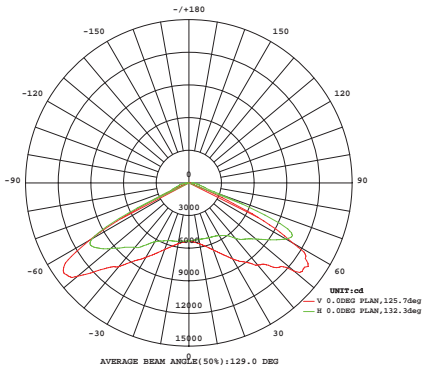

Specifications

ISAK 260-(20-35W)-(color temp)-AC100-277V-(light distribution)-(mount tenon)-(finish color)

ISAK 325-(50-100W)-(color temp)-AC100-277V-(light distribution)-(mount tenon)-(finish color)

Wattage	20W	35W	50W	60W	80W	100W
Installation height (Suggested)	7'-10'	10'-15'	15'-18'	15'-18'	18'-22'	20'-26'
LED Chips	SMD 3030, Philips or other LED chip					
Driver Brand	Meanwell / SOSEN, or other LED driver					
Material	Aluminum alloy+PC lens					
Color Temp	3000K / 4000K / 5000K / 6000K					
Lumen Efficacy	130-135lm / W (Can customize higher LM / W if in need)					
AC Input Voltage	100-277V / 120-347V / 180-480V					
Light Distribution	Type V (120°) / Type III (90°*140°)					
Mount Tenon	2 3/8" or 3" Round Tenon (Adapters available)					
Thermal Management	Superior thermal management with external Air-Flow fins					
Ambient Temperature	-40°C to +45°C(-40°F to +113°F)					
Total Harmonic Distortion (THD)	< 15%					
Housing	Bronze or Black Finish					
Lifetime	50,000H					
IP Rating	IP65					
Warranty	5 years					

Compatible With Different Mount Brackets

Two Mount for optional

2 3/8" (60mm round pole)

3" (76mm round pole)

Adapters (suitable for 2 3/8" mount)

4" SQ

5" SQ

3" RD

4" RD

5" RD

Light Distribution

Type V (120°)

Type III (90°*140°)

Dimension

ISAK260

ISAK 325