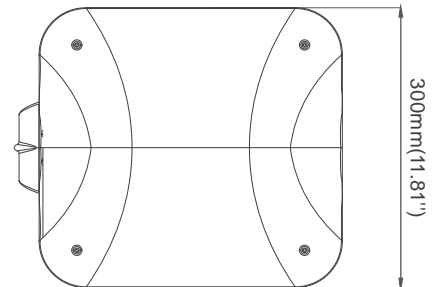

Compatible With Different Mount Brackets

Two Mount for optional

2 3/8" (60mm round pole)

3" (76mm round pole)

Adapters (suitable for 2 3/8" mount)

4" SQ

5" SQ

3" RD

4" RD

5" RD

Light Distribution

Type V (120°)

Type III (90°*140°)

Dimension

ISAK260

ISAK 325

Round pole

Packaging information

Wattage	Product Dimension (mm/in)	Carton Box Dimension (mm/in)	N.W (Kg/lb)	G.W (Kg/lb)	QTY / CTN
20W	380 × 287 × 240mm 14.96 × 11.30 × 9.45 in	290 × 510 × 380mm 10.24 × 20.08 × 14.96 in	2.6Kg(5.73lb)	6.0kg(13.23lb)	2 PCS
35W	380 × 287 × 240mm 14.96 × 11.30 × 9.45 in	290 × 510 × 380mm 10.24 × 20.08 × 14.96 in	2.6Kg(5.73lb)	6.0kg(13.23lb)	2 PCS
50W	380 × 287 × 240mm 14.96 × 11.30 × 9.45 in	290 × 510 × 380mm 10.24 × 20.08 × 14.96 in	2.7Kg(5.95lb)	6.4kg(14.11lb)	2 PCS
60W	437 × 352 × 300mm 17.20 × 13.86 × 11.81 in	580 × 320 × 410mm 22.83 × 12.60 × 16.14 in	7.3Kg(16.09lb)	15.2kg(33.50lb)	2 PCS
80W	437 × 352 × 300mm 17.20 × 13.86 × 11.81 in	580 × 320 × 410mm 22.83 × 12.60 × 16.14 in	7.3Kg(16.09lb)	15.2kg(33.50lb)	2 PCS
100W	437 × 352 × 300mm 17.20 × 13.86 × 11.81 in	580 × 320 × 410mm 22.83 × 12.60 × 16.14 in	7.5KG(16.53lb)	15.6kg(34.40lb)	2 PCS