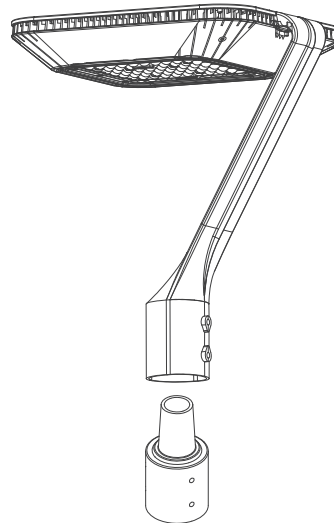

Compatible With Different Mount Brackets

Two Mount for optional

2 3/8" (60mm round pole)

3" (76mm round pole)

Adapters (suitable for 2 3/8" mount)

4" SQ

5" SQ

3" RD

4" RD

5" RD

Light Distribution

Type V (120°)

Type III (90°*140°)

Dimension

ISAK260

ISAK 325

Applications

Building

Garden

Roadway

Parking Lot

Park

Sidewalk

Square pole

Round pole

Packaging information

Wattage	Product Dimension (mm/in)	Carton Box Dimension (mm/in)	N.W (Kg/lb)	G.W (Kg/lb)	QTY / CTN
20W	380 × 287 × 240mm 14.96 × 11.30 × 9.45 in	290 × 510 × 380mm 10.24 × 20.08 × 14.96 in	2.6Kg(5.73lb)	6.0kg(13.23lb)	2 PCS
35W	380 × 287 × 240mm 14.96 × 11.30 × 9.45 in	290 × 510 × 380mm 10.24 × 20.08 × 14.96 in	2.6Kg(5.73lb)	6.0kg(13.23lb)	2 PCS
50W	380 × 287 × 240mm 14.96 × 11.30 × 9.45 in	290 × 510 × 380mm 10.24 × 20.08 × 14.96 in	2.7Kg(5.95lb)	6.4kg(14.11lb)	2 PCS
60W	437 × 352 × 300mm 17.20 × 13.86 × 11.81 in	580 × 320 × 410mm 22.83 × 12.60 × 16.14 in	7.3Kg(16.09lb)	15.2kg(33.50lb)	2 PCS
80W	437 × 352 × 300mm 17.20 × 13.86 × 11.81 in	580 × 320 × 410mm 22.83 × 12.60 × 16.14 in	7.3Kg(16.09lb)	15.2kg(33.50lb)	2 PCS
100W	437 × 352 × 300mm 17.20 × 13.86 × 11.81 in	580 × 320 × 410mm 22.83 × 12.60 × 16.14 in	7.5KG(16.53lb)	15.6kg(34.40lb)	2 PCS