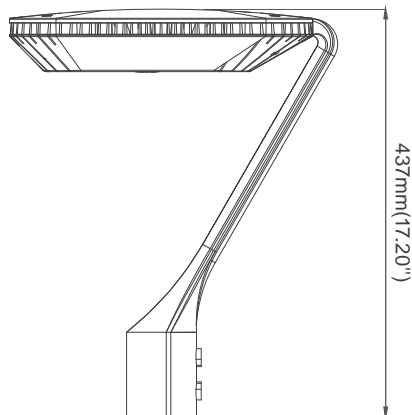

Compatible With Different Mount Brackets

Two Mount for optional

2 3/8" (60mm round pole)

3" (76mm round pole)

Adapters (suitable for 2 3/8" mount)

4" SQ

5" SQ

3" RD

4" RD

5" RD

Light Distribution

Type V (120°)

Type III (90°*140°)

Dimension

ISAK260

ISAK 325

Applications

Building

Garden

Roadway

Parking Lot

Park

Sidewalk

Square pole

Round pole

Packaging information

Wattage	Product Dimension (mm/in)	Carton Box Dimension (mm/in)	N.W (Kg/lb)	G.W (Kg/lb)	QTY / CTN
20W	380 × 287 × 240mm 14.96 × 11.30 × 9.45 in	290 × 510 × 380mm 10.24 × 20.08 × 14.96 in	2.6Kg(5.73lb)	6.0kg(13.23lb)	2 PCS
35W	380 × 287 × 240mm 14.96 × 11.30 × 9.45 in	290 × 510 × 380mm 10.24 × 20.08 × 14.96 in	2.6Kg(5.73lb)	6.0kg(13.23lb)	2 PCS
50W	380 × 287 × 240mm 14.96 × 11.30 × 9.45 in	290 × 510 × 380mm 10.24 × 20.08 × 14.96 in	2.7Kg(5.95lb)	6.4kg(14.11lb)	2 PCS
60W	437 × 352 × 300mm 17.20 × 13.86 × 11.81 in	580 × 320 × 410mm 22.83 × 12.60 × 16.14 in	7.3Kg(16.09lb)	15.2kg(33.50lb)	2 PCS
80W	437 × 352 × 300mm 17.20 × 13.86 × 11.81 in	580 × 320 × 410mm 22.83 × 12.60 × 16.14 in	7.3Kg(16.09lb)	15.2kg(33.50lb)	2 PCS
100W	437 × 352 × 300mm 17.20 × 13.86 × 11.81 in	580 × 320 × 410mm 22.83 × 12.60 × 16.14 in	7.5KG(16.53lb)	15.6kg(34.40lb)	2 PCS