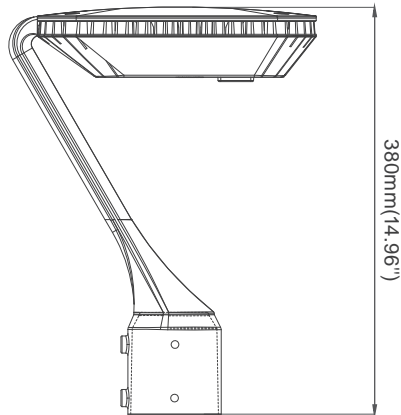

Compatible With Different Mount Brackets

Two Mount for optional

2 3/8" (60mm round pole)

3" (76mm round pole)

Adapters (suitable for 2 3/8" mount)

4" SQ

5" SQ

3" RD

4" RD

5" RD

Light Distribution

Type V (120°)

Type III (90°*140°)

Dimension

ISAK260

ISAK 325

Round pole

Packaging information

Wattage	Product Dimension (mm/in)	Carton Box Dimension (mm/in)	N.W (Kg/lb)	G.W (Kg/lb)	QTY / CTN
20W	380 × 287 × 240mm 14.96 × 11.30 × 9.45 in	290 × 510 × 380mm 10.24 × 20.08 × 14.96 in	2.6Kg(5.73lb)	6.0kg(13.23lb)	2 PCS
35W	380 × 287 × 240mm 14.96 × 11.30 × 9.45 in	290 × 510 × 380mm 10.24 × 20.08 × 14.96 in	2.6Kg(5.73lb)	6.0kg(13.23lb)	2 PCS
50W	380 × 287 × 240mm 14.96 × 11.30 × 9.45 in	290 × 510 × 380mm 10.24 × 20.08 × 14.96 in	2.7Kg(5.95lb)	6.4kg(14.11lb)	2 PCS
60W	437 × 352 × 300mm 17.20 × 13.86 × 11.81 in	580 × 320 × 410mm 22.83 × 12.60 × 16.14 in	7.3Kg(16.09lb)	15.2kg(33.50lb)	2 PCS
80W	437 × 352 × 300mm 17.20 × 13.86 × 11.81 in	580 × 320 × 410mm 22.83 × 12.60 × 16.14 in	7.3Kg(16.09lb)	15.2kg(33.50lb)	2 PCS
100W	437 × 352 × 300mm 17.20 × 13.86 × 11.81 in	580 × 320 × 410mm 22.83 × 12.60 × 16.14 in	7.5KG(16.53lb)	15.6kg(34.40lb)	2 PCS