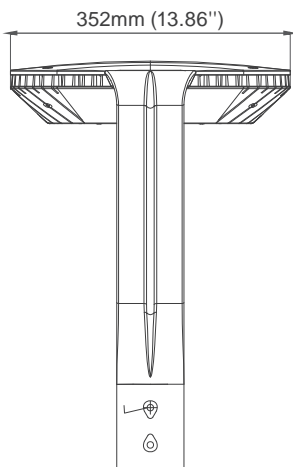

Compatible With Different Mount Brackets

Two Mount for optional

2 3/8" (60mm round pole)

3" (76mm round pole)

Adapters (suitable for 2 3/8" mount)

4" SQ

5" SQ

3" RD

4" RD

5" RD

Light Distribution

Type V (120°)

Type III (90°*140°)

Dimension

ISAK260

ISAK 325

Round pole

Packaging information

Wattage	Product Dimension (mm/in)	Carton Box Dimension (mm/in)	N.W (Kg/lb)	G.W (Kg/lb)	QTY / CTN
20W	380 × 287 × 240mm 14.96 × 11.30 × 9.45 in	290 × 510 × 380mm 10.24 × 20.08 × 14.96 in	2.6Kg(5.73lb)	6.0kg(13.23lb)	2 PCS
35W	380 × 287 × 240mm 14.96 × 11.30 × 9.45 in	290 × 510 × 380mm 10.24 × 20.08 × 14.96 in	2.6Kg(5.73lb)	6.0kg(13.23lb)	2 PCS
50W	380 × 287 × 240mm 14.96 × 11.30 × 9.45 in	290 × 510 × 380mm 10.24 × 20.08 × 14.96 in	2.7Kg(5.95lb)	6.4kg(14.11lb)	2 PCS
60W	437 × 352 × 300mm 17.20 × 13.86 × 11.81 in	580 × 320 × 410mm 22.83 × 12.60 × 16.14 in	7.3Kg(16.09lb)	15.2kg(33.50lb)	2 PCS
80W	437 × 352 × 300mm 17.20 × 13.86 × 11.81 in	580 × 320 × 410mm 22.83 × 12.60 × 16.14 in	7.3Kg(16.09lb)	15.2kg(33.50lb)	2 PCS
100W	437 × 352 × 300mm 17.20 × 13.86 × 11.81 in	580 × 320 × 410mm 22.83 × 12.60 × 16.14 in	7.5KG(16.53lb)	15.6kg(34.40lb)	2 PCS