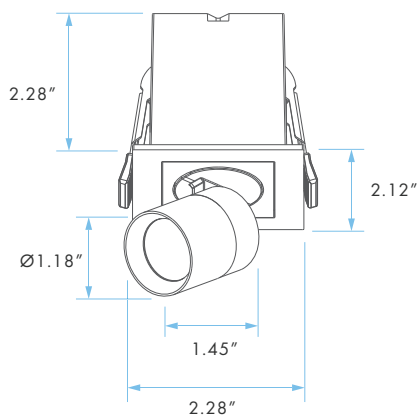

COMPATIBLE WITH:

DIMENSIONS

1-HEAD
CUTOUT:
1.96" X 1.96"

DIMENSIONS

2-HEAD
CUTOUT:
4.92" X 1.77"

5-HEAD
CUTOUT:
9.44" X 1.77"