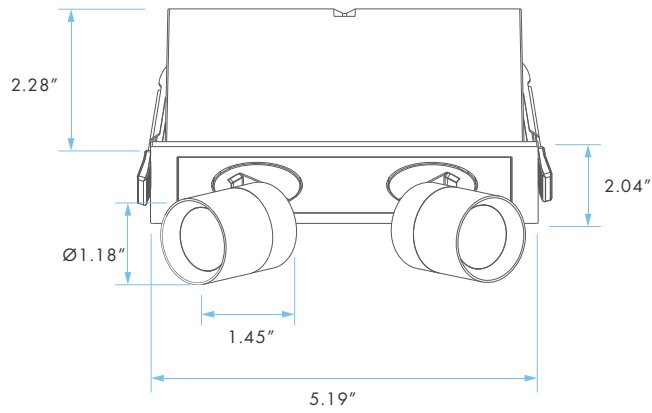

COMPATIBLE WITH:

DIMENSIONS

1-HEAD
CUTOUT:
1.96" X 1.96"

DIMENSIONS

2-HEAD
CUTOUT:
4.92" X 1.77"

5-HEAD
CUTOUT:
9.44" X 1.77"