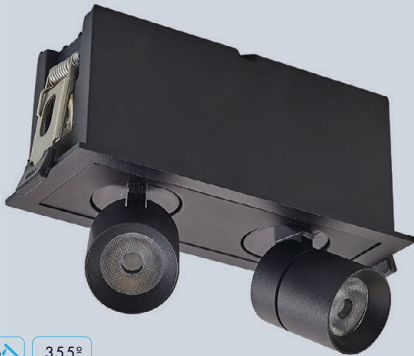

CIP-32070

Multi-Light Collection
Retractable Multi-Light - Adjustable
1, 2, 5 Head - Black & White Finish

80° TILT 355° ROTATION
32070 3W

80° TILT 355° ROTATION
32071 3W

80° TILT 355° ROTATION
32073 6W

80° TILT 355° ROTATION
32074 6W

80° TILT 355° ROTATION
32076 15W

80° TILT 355° ROTATION
32077 15W

ELECTRICAL

		MODEL	DESCRIPTION	POWER	INPUT VOLTS	DMIMMING	EFFICACY	LIFETIME	COST/YR
1 HEAD	BLACK	CIP-32070	LEDMTL1/3W/5CCT/BK/D	3	120V	TRIAC	66	50,000	\$ 0.36
	WHITE	CIP-32071	LEDMTL1/3W/5CCT/WT/D	3	120V	TRIAC	66	50,000	\$ 0.36
2 HEAD	BLACK	CIP-32073	LEDMTL2/6W/5CCT/BK/D	6	120V	TRIAC	66	50,000	\$ 0.72
	WHITE	CIP-32074	LEDMTL2/6W/5CCT/WT/D	6	120V	TRIAC	66	50,000	\$ 0.72
5 HEAD	BLACK	CIP-32076	LEDMTL5/15W/5CCT/BK/D	15	120V	TRIAC	66	50,000	\$ 1.80
	WHITE	CIP-32077	LEDMTL5/15W/5CCT/WT/D	15	120V	TRIAC	66	50,000	\$ 1.80