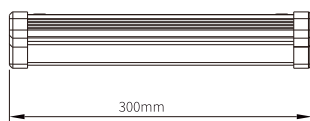

Dimension

100W/150W/200W

120°

250W/300W/400W