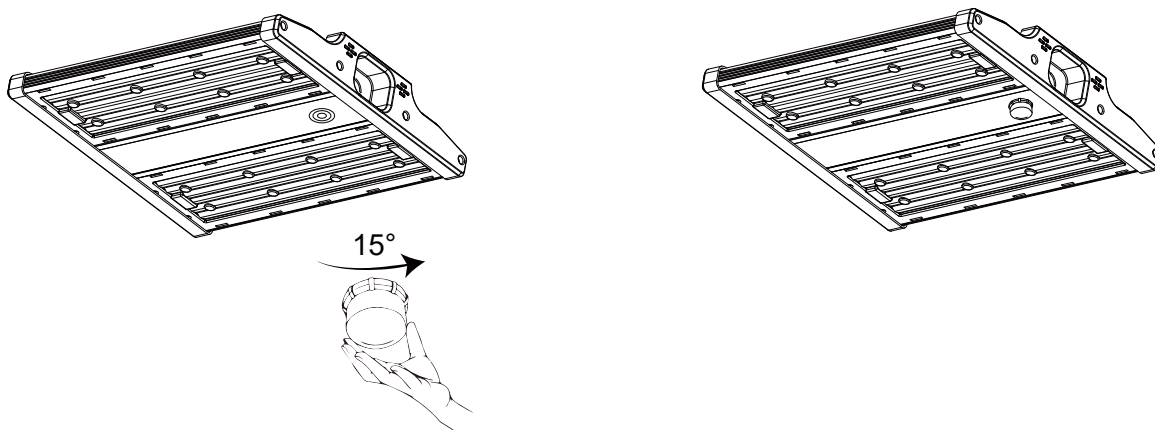

Certifications

K7 LED Linear High Bay Light

Intelligent control option

Multi-function switch remote control Mobile APP

Just replace the smart accessories and install Intelligent control freely: infrared remote control, Zigbee, Bluetooth Mesh, high-altitude microwave sensor, infrared light sensor, Zigbee version supports heat map, supports light decay compensation