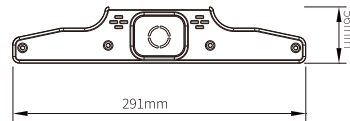

Dimension

100W/150W/200W

120°

250W/300W/400W