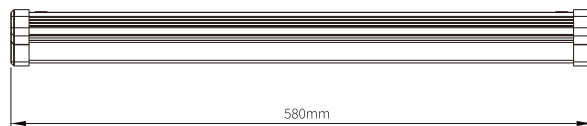

K7 LED Linear High Bay Light

Product Parameters

Part Number	HB100W/150W/200W-K7	HB250W-300W/400W-K7	HB500W/600W-K7
Wattage	100W/150W/200W	250W/300W/400W	500W/600W
Lumen Output	20000lm/30000lm/40000lm	50000lm/60000lm/80000lm	100000lm/120000lm
LED Chip	Lumileds 3030		
Luminous Efficacy	200LM/W		
LED Quantity	224pcs/224pcs/448pcs	448pcs/448pcs/896pcs	1344pcs
CCT	3000K-6500K		
CRI	≥80		
Beam Angle	120°		
IP Rating	IP22		
Working Temperature	-30°C to +55°C		
Input Voltage	AC100-277V/347V/480V,50/60HZ,>0.92		
Warranty	7 years		
Lifespan	>50,000hrs		
Material	Aluminum housing+PC leds		
Size(MM)	L300*W291*H56	L580*W291*H56	L860*W291*H56

Dimension

100W/150W/200W

120°

250W/300W/400W

500W/600W