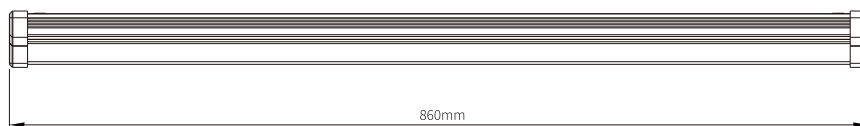

K7 LED Linear High Bay Light

Product Parameters

Part Number	HB100W/150W/200W-K7	HB250W-300W/400W-K7	HB500W/600W-K7
Wattage	100W/150W/200W	250W/300W/400W	500W/600W
Lumen Output	20000lm/30000lm/40000lm	50000lm/60000lm/80000lm	100000lm/120000lm
LED Chip	Lumileds 3030		
Luminous Efficacy	200LM/W		
LED Quantity	224pcs/224pcs/448pcs	448pcs/448pcs/896pcs	1344pcs
CCT	3000K-6500K		
CRI	≥80		
Beam Angle	120°		
IP Rating	IP22		
Working Temperature	-30°C to +55°C		
Input Voltage	AC100-277V/347V/480V,50/60HZ,>0.92		
Warranty	7 years		
Lifespan	>50,000hrs		
Material	Aluminum housing+PC leds		
Size(MM)	L300*W291*H56	L580*W291*H56	L860*W291*H56

Dimension

100W/150W/200W

120°

250W/300W/400W

500W/600W

K7 LED Linear High Bay Light

Multiple Mounting

Suspended mounted