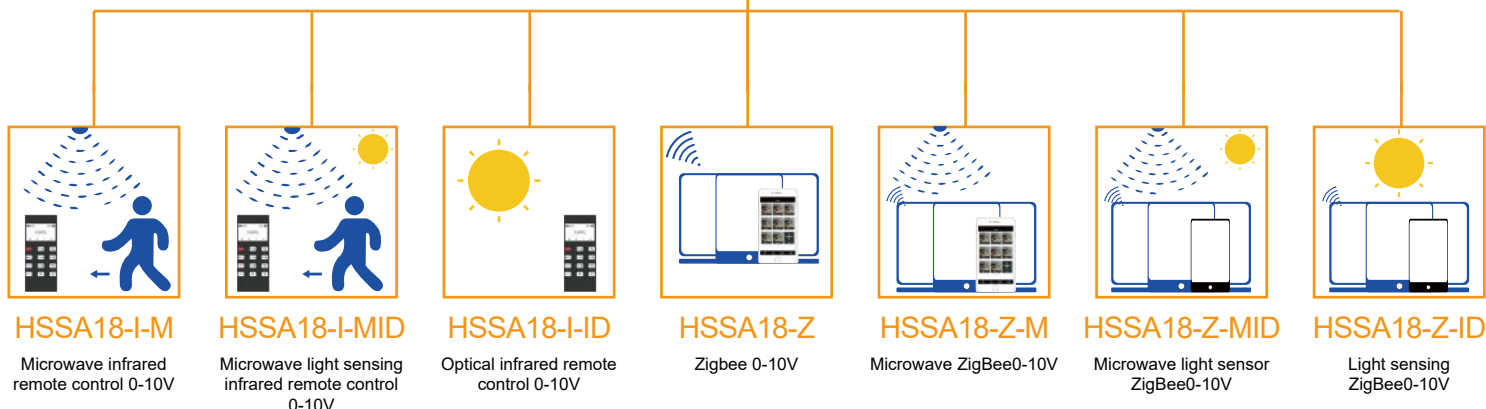

-200LM/W

-100W/150W/200W/250W/300W/400W/500W/600W

-120° beam angle (milky white PC lens or clear PC lens optional)

-AC100-277V/347V480V Voltage

-3000K-6500K CCT (4000 & 6000K optional)

-Intelligent control: infrared remote control, Zigbee, Bluetooth Mesh, high-altitude microwave sensor, infrared light sensor, Zigbee version supports heat map, supports light decay compensation

Certifications

K7 LED Linear High Bay Light

Intelligent control option

Multi-function switch remote control Mobile APP

Just replace the smart accessories and install Intelligent control freely: infrared remote control, Zigbee, Bluetooth Mesh, high-altitude microwave sensor, infrared light sensor, Zigbee version supports heat map, supports light decay compensation