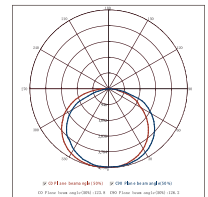

Dimension

100W/150W/200W

120°

250W/300W/400W