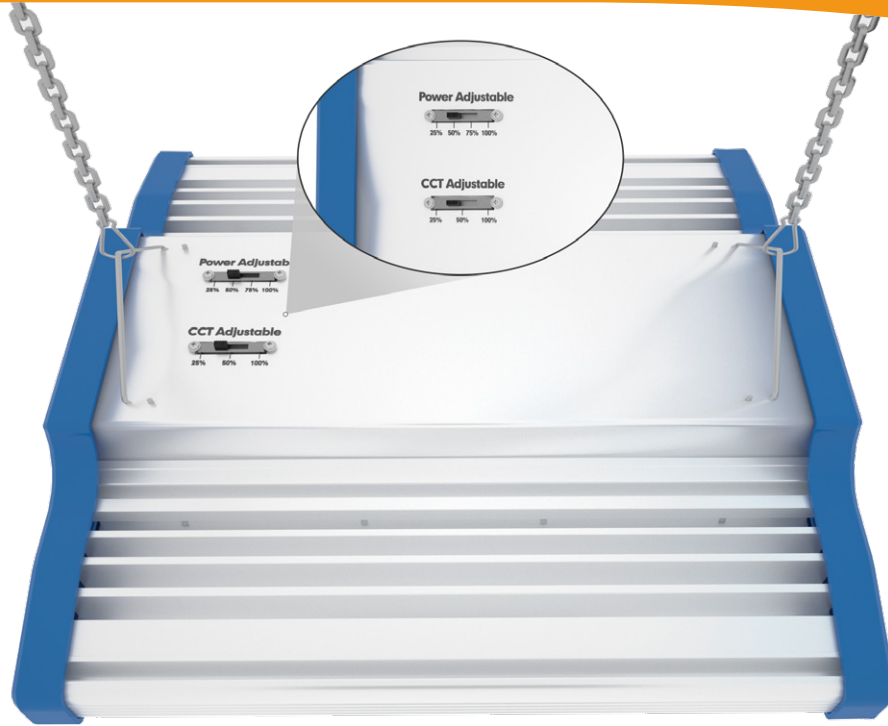

200LMS/W

**Available from
100W TO 600W**

HB100W/150W/200W/250W/300W/
400W/500W/600W

K7

LED LINEAR LIGHT

ULTRA-HIGH QUALITY, FIRST-CLASS SERVICE
COST-EFFECTIVE LED LINEAR LAMP

K7 LED Linear High Bay Light

Features

-200LM/W

-100W/150W/200W/250W/300W/400W/500W/600W

-120° beam angle (milky white PC lens or clear PC lens optional)

-AC100-277V/347V480V Voltage

-3000K-6500K CCT (4000 & 6000K optional)

-Intelligent control: infrared remote control, Zigbee, Bluetooth Mesh, high-altitude microwave sensor, infrared light sensor, Zigbee version supports heat map, supports light decay compensation

-Multiple Mounting Options: Suspended mounted/Fixed ceiling mounted/Boom mounted

-UL / DLC/CB/SAA/VEET

-Reduce overall number of SKUs to 2 or 3 while offering 4 wattage and 3 CCT choices

-Streamline ordering and inventory, making it flexible enough for distributor stock and flow

Certifications

K7 LED Linear High Bay Light

Intelligent control option

Multi-function switch remote control Mobile APP

Just replace the smart accessories and install Intelligent control freely: infrared remote control, Zigbee, Bluetooth Mesh, high-altitude microwave sensor, infrared light sensor, Zigbee version supports heat map, supports light decay compensation