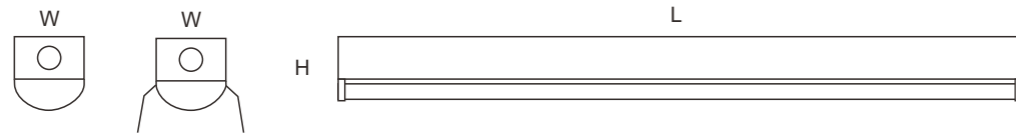

**FEATURES:**

- Cold rolled steel housing, Aluminum heatsink, Poly carbonate Cover
- Replaceable LED strips
- Isolated LED driver
- Easy maintenance

**OPTIONS:**

- Dimmable: TRIAC, 0/1-10V, DALI
- Color: White, Silver, Black

MODEL NO.	WATTAGE	DIMENSION L * W * H(mm)	VOLTAGE	COLOR	CRI	LUMENS	BEAM ANGLE	WARRANTY
CIP-LED210-HYPC	20W	577x71x83 / 577x128x112	100-277V	3000K	CRI>83	115Lm/W	120°	5 years
CIP-LED220-HYPC	40W	1187x71x83 / 1187x128x112	120-347V	4000K				
CIP-LED230-HYPC	60W	1501x71x83 / 1501x128x112	220-240V	5000K 6500K	CRI>90	140Lm/W		

MODEL NO.	WATTAGE	DIMENSION L * W * H(mm)	VOLTAGE	COLOR	CRI	LUMENS	BEAM ANGLE	WARRANTY
CIP-LED210-HYPC(S)	20W	577x71x83 / 577x128x112	100-277V	3000K	CRI>83	115Lm/W	120°	5 years
CIP-LED220-HYPC(S)	40W	1187x71x83 / 1187x128x112	120-347V	4000K				
CIP-LED230-HYPC(S)	60W	1501x71x83 / 1501x128x112	220-240V	5000K 6500K	CRI>90	140Lm/W		