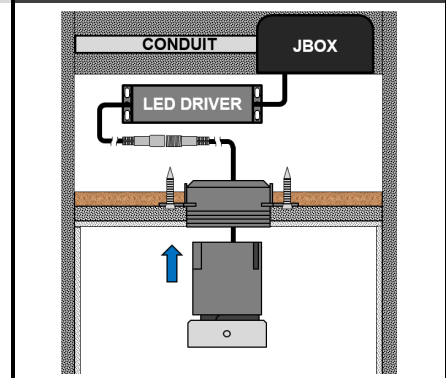

[FRLF] FRANGELESS FIXTURE