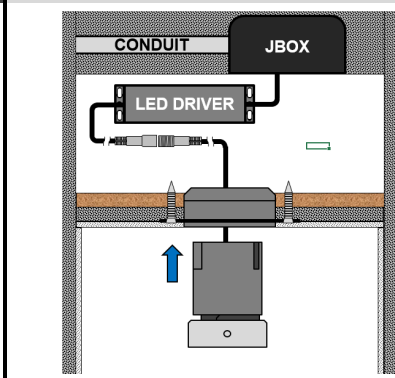

[FRLT] TRIMLESS FIXTURE