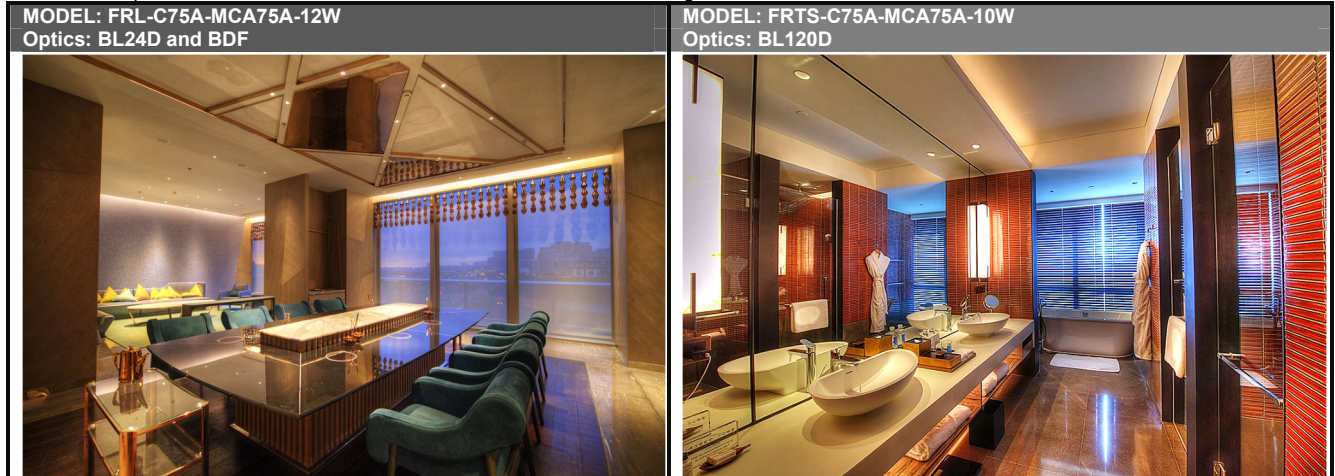

NOTE:

All parameters are measured at 25°C ambient temperature, 35% humidity experimental environment. Tolerances of power and luminous flux are ±10%, tolerance of color rendering index is ±5.