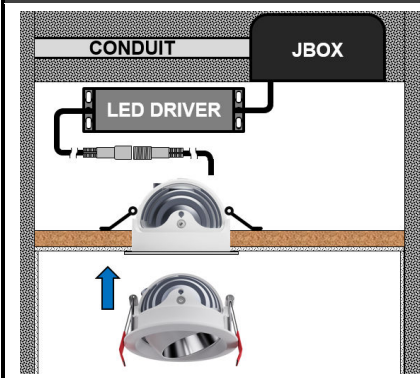

[FRTS] TRIM FIXTURE