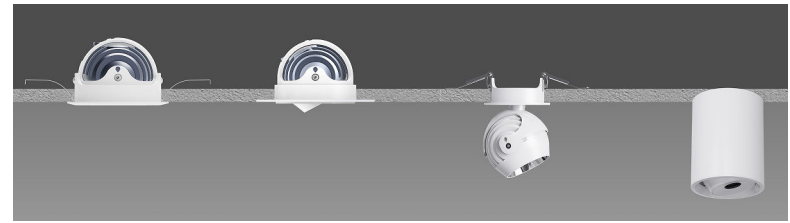

LED Module (MCA75A)

Recessed Trim Fixture

[FRTS-C75A]	[FRTS-S75A]	[MQ2S-FRTS-R150A]
-------------	-------------	-------------------

Recessed Trimless Fixture

[FRLT-C75A]

Flush Recessed Fixture

[FRF-C55A]

Surface Mounted Fixture