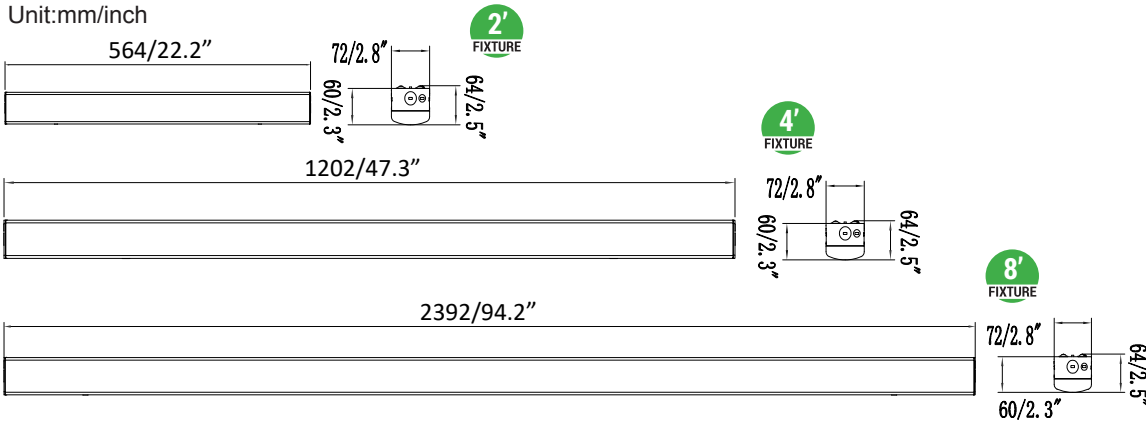

WATT/CCT FIELD-ADJUSTABLE

Simply select desired CCT and Wattage before installation

Buckle design, Convenient disassembly and assembly

SPECIFICATION			
TYPE	CIP-ST2FT152025W27-3545K	CIP-ST4FT253040W27-3545K	CIP-ST8FT556065W27-3545K
WATTAGE	(2FT) 15W/20W/25W	(4FT) 25W/30W/40W	(8FT) 55W/60W/65W
LUMEN	2285 lm/3077lm/3719lm	3806 lm/4653lm/6100lm	8595 lm/9190 lm/9677 lm
EFFICACY	≥130 lm/W		
CCT	3500K/4000K/5000K		
DEFAULT SETTING	25W&4000K	40W&4000K	65W&4000K
CRI	80		
INPUT VOLTAGE	AC120-277V		
LIGHT ANGLE	112°		
POWER FACTOR	0.90		
DRIVER EFFICACY	86%		
DIMMING	0-10V Dimming		
WORKING TEMPERATURE	-4°F ~ 122°F		
LIFESPAN (L70)	100,000 hours		
PROTECTION LEVEL	Damp locations		
CABLE	NO CABLE		
WARRANTY	5 year limited		

(803) 766-0243 | info@ciplighting.com

572 John Ross Pkwy, Ste 107, PMB 29, Rock Hill, SC 29730

LED Selectable Strip Linear Light

Tunable Wattages:(2FT)15W/20W/25W ; (4FT)25W/30W/40W ; (8FT)55W/60W/65W

DIMENSION

Unit:mm/inch

WATTAGE	15W/20W/25W
GR. WEIGHT	2.65 lbs (6 pcs/carton)
BOX DIM.	25.63" x 9.84" x 5.98"

WATTAGE	25W/30W/40W
GR. WEIGHT	4.41 lbs (6 pcs/carton)
BOX DIM.	50.59" x 9.84" x 5.98"

WATTAGE	55W/60W/65W
GR. WEIGHT	8.49 lbs (4 pcs/carton)
BOX DIM.	98.03" x 6.89" x 5.91"