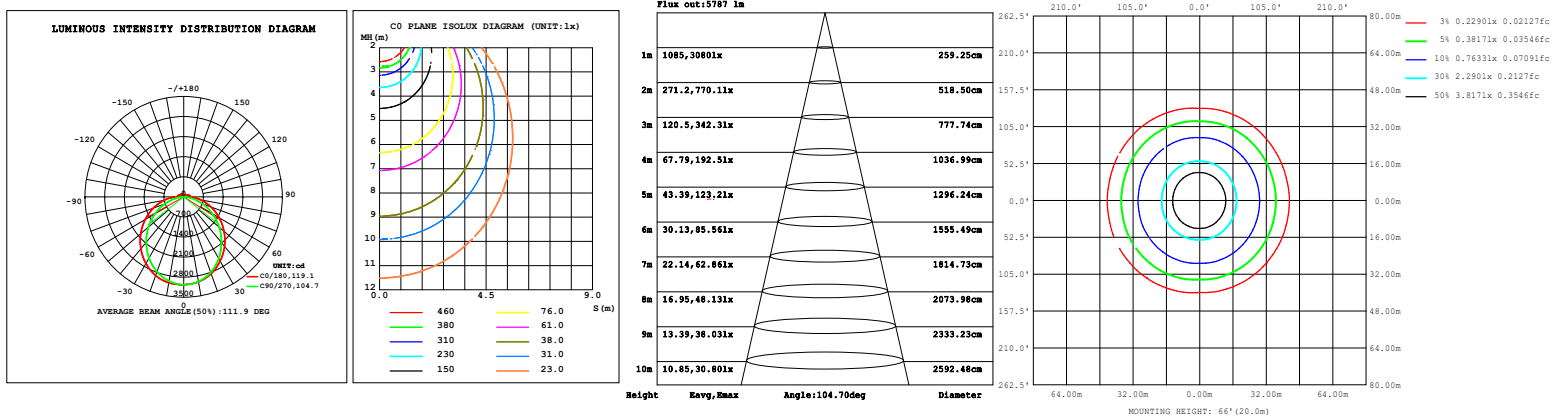

CIP-ST8FT556065W27-3545K (65W&4000K)