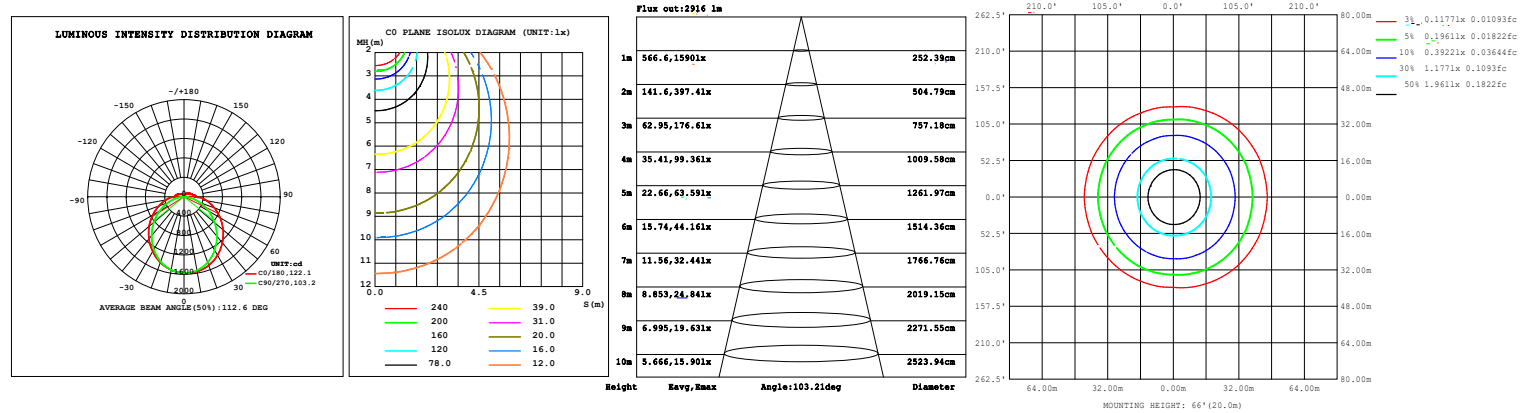

CIP-ST4FT253040W27-3545K (40W&4000K)