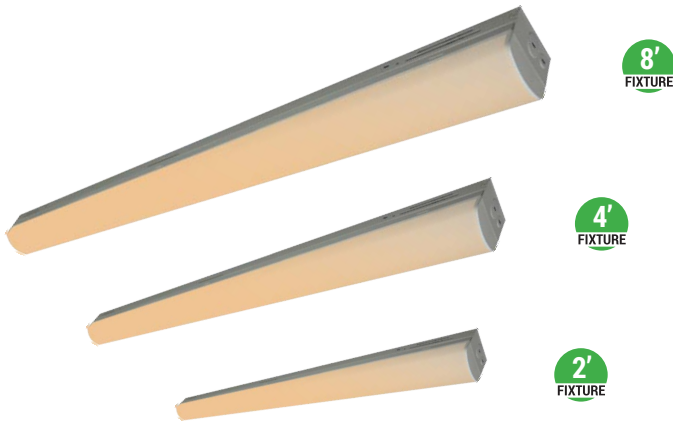

LED Selectable Strip Linear Light

Tunable Wattages:(2FT)15W/20W/25W ; (4FT)25W/30W/40W ; (8FT)55W/60W/65W

The Selectable Strip Linear Light can be widely used for indoor (damp locations) Excellent for hospitals,schools,shops,restaurants,storage rooms, supermarkets, etc.

FEATURES

- Luminous part is integrated and fastened to fixture body by snap-locks.
- End-caps adopt integrated bending technique.
- Field-adjustable light output and CCT.
- 12Vdc auxiliary dimming
- Motion sensor control available (Optional)

WATT/CCT FIELD-ADJUSTABLE

Simply select desired CCT and Wattage before installation

Buckle design, Convenient disassembly and assembly

SPECIFICATION			
TYPE	CIP-ST2FT152025W27-3545K	CIP-ST4FT253040W27-3545K	CIP-ST8FT556065W27-3545K
WATTAGE	(2FT) 15W/20W/25W	(4FT) 25W/30W/40W	(8FT) 55W/60W/65W
LUMEN	2285 lm/3077lm/3719lm	3806 lm/4653lm/6100lm	8595 lm/9190 lm/9677 lm
EFFICACY	≥130 lm/W		
CCT	3500K/4000K/5000K		
DEFAULT SETTING	25W&4000K	40W&4000K	65W&4000K
CRI	80		
INPUT VOLTAGE	AC120-277V		
LIGHT ANGLE	112°		
POWER FACTOR	0.90		
DRIVER EFFICACY	86%		
DIMMING	0-10V Dimming		
WORKING TEMPERATURE	-4°F ~ 122°F		
LIFESPAN (L70)	100,000 hours		
PROTECTION LEVEL	Damp locations		
CABLE	NO CABLE		
WARRANTY	5 year limited		