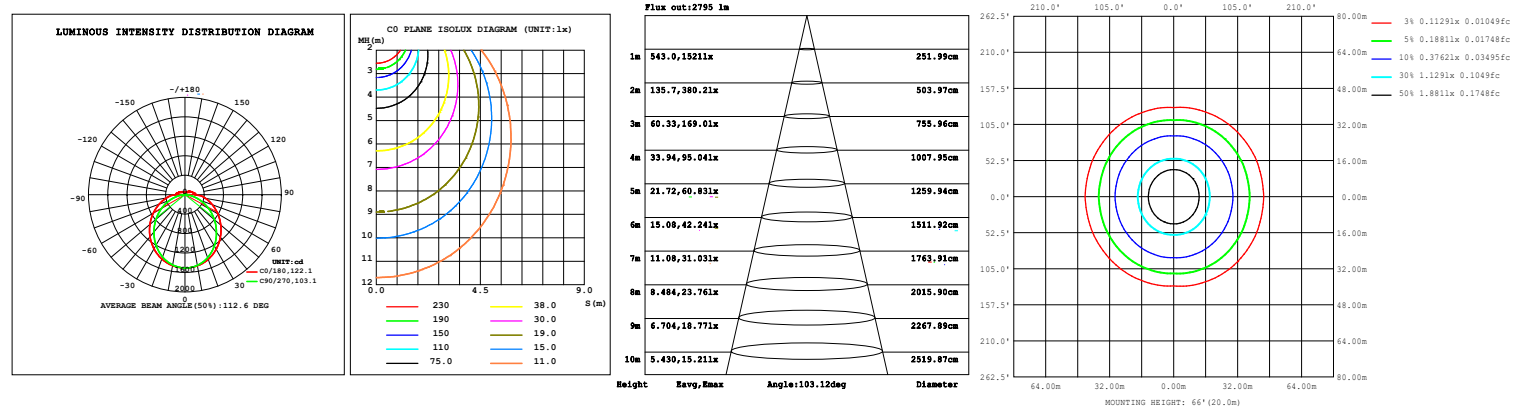

For complete IES files, please visit our website.

CIP-ST4FT253040W27-3545K (40W&3500K)

CIP-ST4FT253040W27-3545K (40W&4000K)

CIP-ST4FT253040W27-3545K (40W&5000K)

(803) 766-0243 | info@ciplighting.com

572 John Ross Pkwy, Ste 107, PMB 29,
Rock Hill, SC 29730