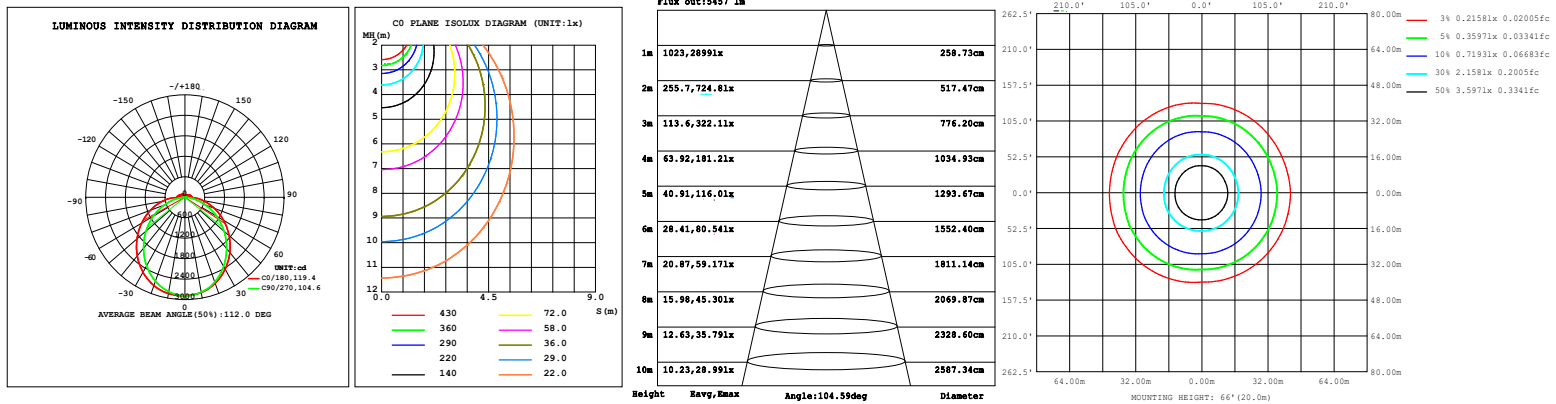

LED Selectable Strip Linear Light

Tunable Wattages:(2FT)15W/20W/25W ; (4FT)25W/30W/40W ; (8FT)55W/60W/65W

PHOTOMETRICS

For complete IES files, please visit our website.

CIP-ST8FT556065W27-3545K (65W&3500K)