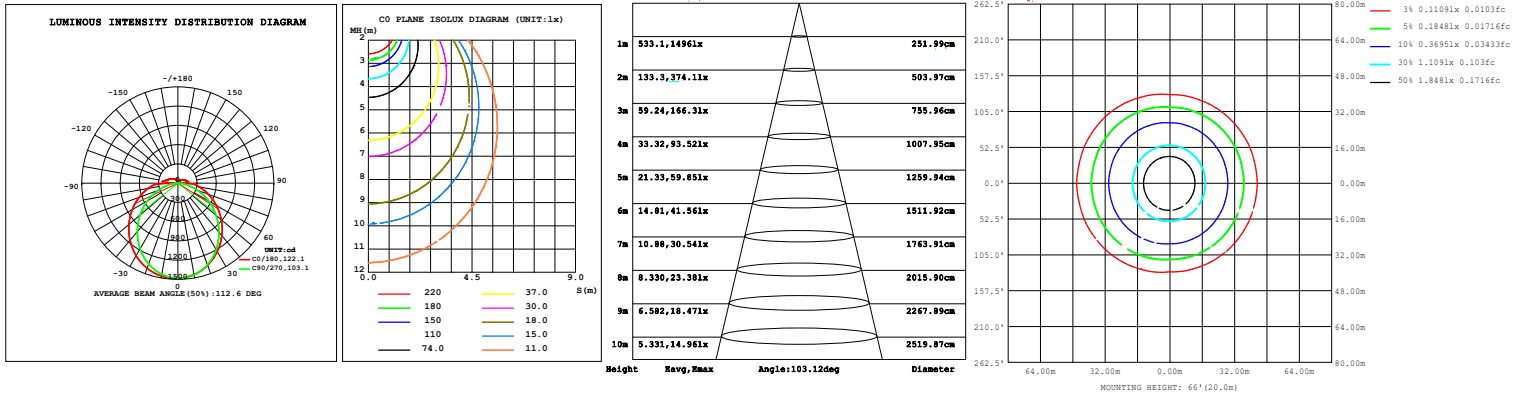

LED Selectable Strip Linear Light

Tunable Wattages:(2FT)15W/20W/25W ; (4FT)25W/30W/40W ; (8FT)55W/60W/65W

PHOTOMETRICS

For complete IES files, please visit our website.

CIP-ST4FT253040W27-3545K (40W&3500K)