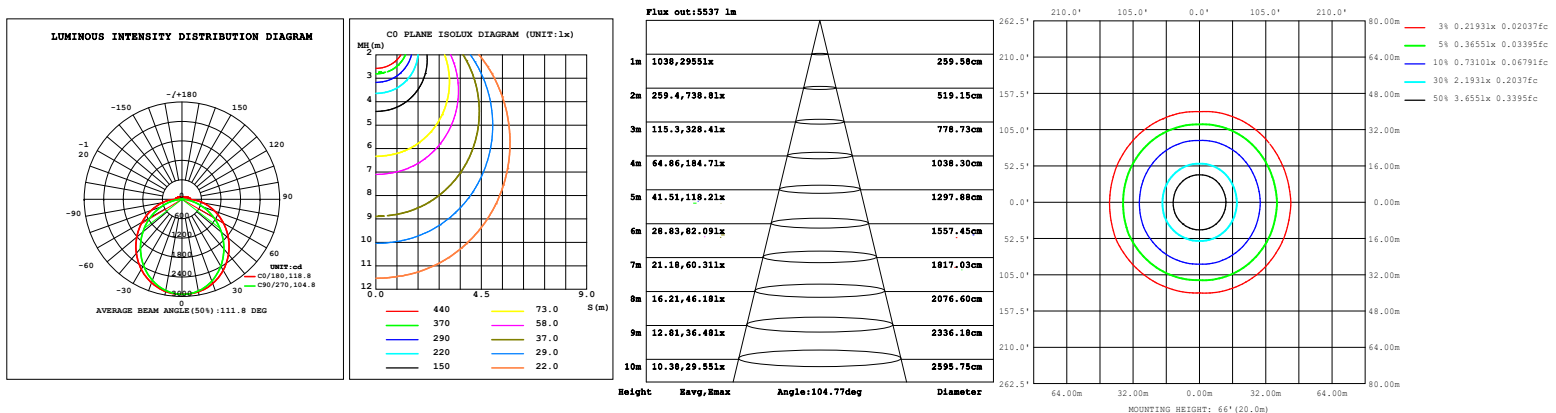

CIP-ST8FT556065W27-3545K (65W&5000K)

(803) 766-0243 | info@ciplighting.com

572 John Ross Pkwy, Ste 107, PMB 29, Rock Hill, SC 29730