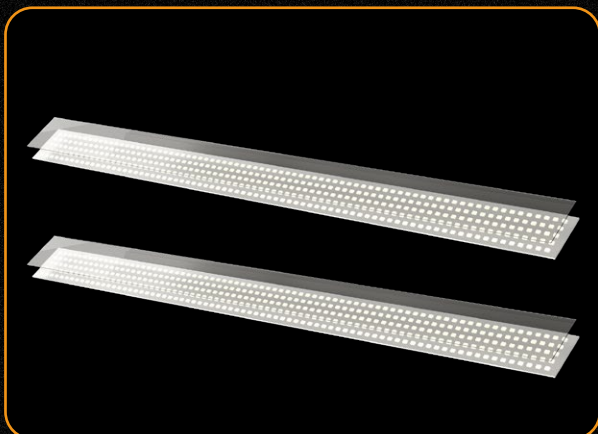

NO GLARE

INDOOR SPORTS LIGHT

K8 LED Indoor sports light

Reflector Design:

Unique reflector design, the LEDs are hidden inside the lamp, and the light is softer through reflection. When it is on, it is not dazzling and $UGR < 19$, Lumen is up to 130LM/W.

Features

- High lumen efficacy 130lm/w, energy saving 40%
- Lightweight design with high brightness and low light attenuation
- Wattage ranging from 100W to 400w
- Intelligent Zigbee controller, supports wireless on/off, dimming, color conversion, grouping remote control
- Multiple Mounting Options: Suspended mounted/Ceiling mounted/Boom mounted

Certifications

K8 LED Indoor sports light

Lightweight Design

Made of high-quality aluminum, with good heat dissipation, compression resistance and wear resistance

Efficient heat dissipation

Unique air convection radiator design provides superior ventilation efficiency

High light effect

High lumen SMD3030 LED chip, high light efficiency, low loss.

prevent glare

No dazzle light: Unique reflection design effectively avoid dazzle light, UGR<19

K8 LED Indoor sports light

Dimension