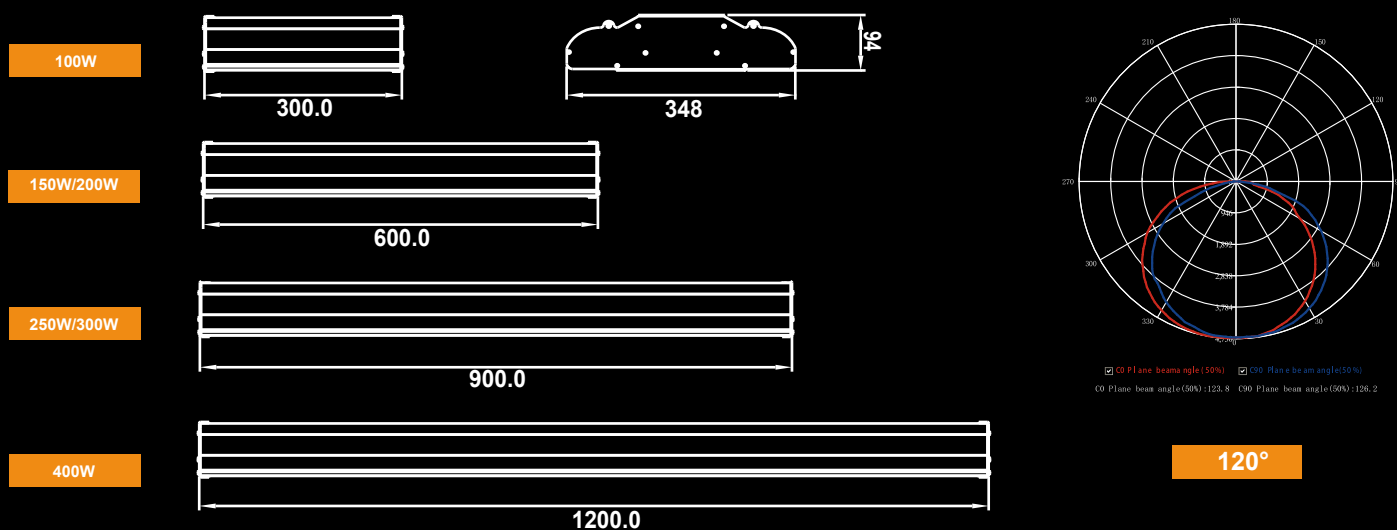

High light effect

High lumen SMD3030 LED chip, high light efficiency, low loss.

prevent glare

No dazzle light: Unique reflection design effectively avoid dazzle light, UGR<19

K8 LED Indoor sports light

Dimension

Parameters

Part Number	HB100W-K8	HB150W-200W-K8	HB250W/300W-K8	HB400W-K8
Input Power	100W	150W-200W	250W/300W	400W
Lumen Output	13000lm	19500lm/26000lm	32500lm/39000lm	52000lm
LED Chip	Lumileds 3030	Lumileds 3030	Lumileds 3030	Lumileds 3030
Luminous Efficacy	130LM/W			
LED Quantity	224pcs	448pcs	672pcs	896pcs
CCT	3000K-6500K			
Input Voltage	AC100-277V/347V/480V, 50/60Hz			
PF	>0.92			
CRI	≥80			
Beam Angle	120° (milky white PC lens)			
IP Rating	IP22			
Working Temperature	-30°C to 55°C			
Warranty	7 years			
Lifespan	>50,000hrs			
Material	Aluminum housing+PC lens			
Certification	UL,DLC Premium,SAA,TUV,VEET,CB			
Dimensions(MM)	300 L x 348 W x 94 H	600 L x 348 W x 94 H	900 L x 348 W x 94 H	1200 L x 348 W x 94 H
N.G(KG)	3.8kg	5.7kg	8.25kg	10.45kg
G.W (KG)	4.2kg	6.2kg	8.95kg	11.25kg
Package Size(MM)	345 L x 393 W x 318 H	645 L x 393 W x 318 H	945 L x 393 W x 318 H	1245 L x 393 W x 318 H
Pcs/carton	2pcs			