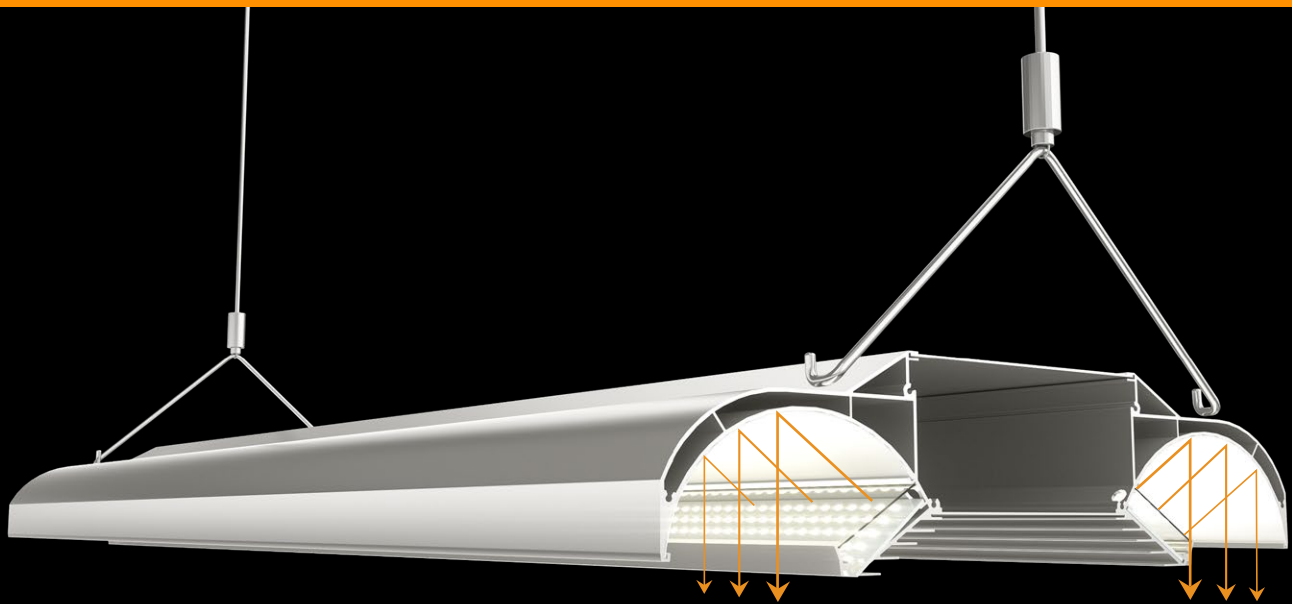

NO GLARE

INDOOR SPORTS LIGHT

K8 LED Indoor sports light

Reflector Design:

Unique reflector design, the LEDs are hidden inside the lamp, and the light is softer through reflection. When it is on, it is not dazzling and $UGR < 19$, Lumen is up to 130LM/W.

Features

- High lumen efficacy 130lm/w, energy saving 40%
- Lightweight design with high brightness and low light attenuation
- Wattage ranging from 100W to 400w
- Intelligent Zigbee controller, supports wireless on/off, dimming, color conversion, grouping remote control
- Multiple Mounting Options: Suspended mounted/Ceiling mounted/Boom mounted

Certifications

K8 LED Indoor sports light

Lightweight Design

Made of high-quality aluminum, with good heat dissipation, compression resistance and wear resistance

Efficient heat dissipation

Unique air convection radiator design provides superior ventilation efficiency

High light effect

High lumen SMD3030 LED chip, high light efficiency, low loss.

prevent glare

No dazzle light: Unique reflection design effectively avoid dazzle light, UGR<19

K8 LED Indoor sports light

Dimension