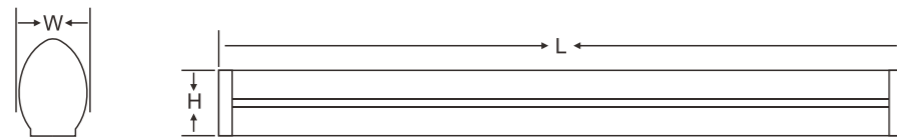

**FEATURES:**

- Aluminum Body
- Poly carbonate Cover
- Replaceable LED strips
- Isolated LED driver
- Easy maintenance

**OPTIONS:**

- Dimmable: TRIAC, 0/1-10V, DALI
- Emergency battery back up
- ON/OFF Switch / Pull chain switch
- Outlet socket
- USB socket
- Color: White, Silver, Black

MODEL NO.	WATTAGE	DIMENSION L * W * H(mm)	VOLTAGE	COLOR	CRI	LUMENS	BEAM ANGLE	WARRANTY
CIP-LED210-HB	10W+10W	590x89x131	100-277V	3000K	CRI>83	115Lm/W	120°	5 years
CIP-LED215-HB	15W+15W	916x89x131	120-347V	4000K				
CIP-LED220-HB	20W+20W	1201x89x131	220-240V	5000K 6500K				

MODEL NO.	WATTAGE	DIMENSION L * W * H(mm)	VOLTAGE	COLOR	CRI	LUMENS	BEAM ANGLE	WARRANTY
CIP-LED210-HB(2)	10W+10W	590x89x131	100-277V	3000K	CRI>83	115Lm/W	120°	5 years
CIP-LED215-HB(2)	15W+15W	916x89x131	120-347V	4000K				
CIP-LED220-HB(2)	20W+20W	1201x89x131	220-240V	5000K 6500K				