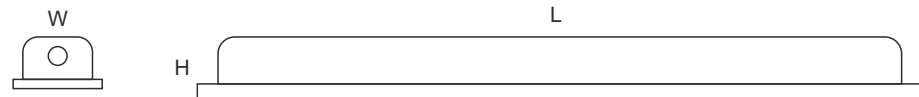

**FEATURES:**

- Stainless steel housing
- Tempered Glass Lens
- Stainless steel clips
- Silicon perimeter gasket
- Replaceable LED strips
- Isolated LED driver
- Easy maintenance
- IP65

**OPTIONS:**

- Dimmable: TRIAC, 0/1-10V, DALI
- Microwave motion sensor
- Emergency battery back up

MODEL NO.	WATTAGE	DIMENSION L * W * H(mm)	VOLTAGE	COLOR	CRI	LUMENS	BEAM ANGLE	WARRANTY
CIP-LED210-GSF	20W	710x140x97	100-277V 120-347V 220-240V	3000K 4000K 5000K 6500K	CRI>83  CRI>90	115Lm/W  140Lm/W	120°	5 years
CIP-LED220-GSF	40W	1310x140x97						
CIP-LED230-GSF	60W	1310x140x97						
CIP-LED225-GSF	50W	1610x140x97						
CIP-LED230-GSF	60W	1610x140x97						