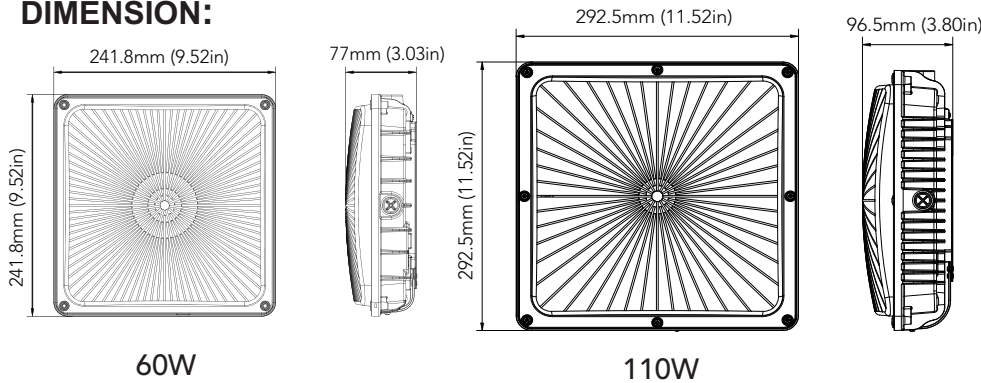

Packaging information:

CP26395265W27-45K-D:

Carton Size:550mmX280mmX290mm
21.65"X11.02"X11.42"(6Pcs/CTN)

Inside the box:265mmX265mmX90mm
10.43"X10.43"X3.54"(1Pcs/CTN)

CP456590110W27-345K-D:

Carton Size:390mmX340mmX335mm
15.35"X13.39"X13.19"(3Pcs/CTN)

Inside the box:320mmX320mmX115mm
12.60"X12.60"X4.53"(1Pcs/CTN)

SPECIFICATION								
TYPE	CIP-CP26395265W27-45K-D				CIP-CP456590110W27-345K-D			
WATTAGE	26W	39W	52W	65W	45W	65W	90W	110W
LUMEN	3929 lm	5575 lm	7132 lm	8525 lm	7342 lm	11188 lm	14741 lm	17325 lm
EFFICACY	> 140 lm/W							
CCT	4000K,5000K				3000K,4000K,5000K			
CRI	> 70							
INPUT VOLTAGE	AC120-277V							
LIGHTING ANGLE	155°							
FACTORY SETTINGS	65W / 110W & 4000K							
LED TYPE	2835							
PF	> 0.95							
DRIVER EFFICIENCY	> 89%							
PROTECTION LEVEL	Wet location							
OPERATING TEMPERATURE	-40°F ~ 104°F							
LIFE TIME	> 50000 hours							
WARRANTY	5 year limited							

Selectable LED Slim Canopy Light

Wattages: 26W,39W,52W,65W ; 45W,65W,90W,110W

DIMENSION:

Specifications:

Shell materials: Aluminum & PC.
 Net weight : 2.31Kg (5.1 lbs)
 3.54Kg (7.8 lbs)
 Finish: Dark Bronze(Standard)
 Product Size:241.8mmX241.8mmX77mm
 9.52"X9.52"X3.03"
 292.5mmX292.5mmX96.5mm
 11.52"X11.52"X3.80"