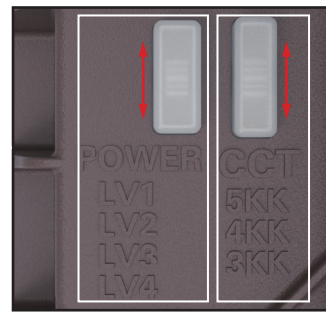

Inside the box:320mmX320mmX115mm
12.60"X12.60"X4.53"(1Pcs/CTN)

SPECIFICATION								
TYPE	CIP-CP26395265W27-45K-D				CIP-CP456590110W27-345K-D			
WATTAGE	26W	39W	52W	65W	45W	65W	90W	110W
LUMEN	3929 lm	5575 lm	7132 lm	8525 lm	7342 lm	11188 lm	14741 lm	17325 lm
EFFICACY	> 140 lm/W							
CCT	4000K,5000K				3000K,4000K,5000K			
CRI	> 70							
INPUT VOLTAGE	AC120-277V							
LIGHTING ANGLE	155°							
FACTORY SETTINGS	65W / 110W & 4000K							
LED TYPE	2835							
PF	> 0.95							
DRIVER EFFICIENCY	> 89%							
PROTECTION LEVEL	Wet location							
OPERATING TEMPERATURE	-40°F ~ 104°F							
LIFE TIME	> 50000 hours							
WARRANTY	5 year limited							

Selectable LED Slim Canopy Light

Wattages: 26W,39W,52W,65W ; 45W,65W,90W,110W

DIMENSION:

Specifications:

Shell materials: Aluminum & PC.
 Net weight : 2.31Kg (5.1 lbs)
 3.54Kg (7.8 lbs)
 Finish: Dark Bronze(Standard)
 Product Size:241.8mmX241.8mmX77mm
 9.52"X9.52"X3.03"
 292.5mmX292.5mmX96.5mm
 11.52"X11.52"X3.80"

Control Module:

CCT AND WATTAGE SELECTABLE

This fixture has the function of adjusting the lumens output and color temperature on-site.

WATTAGE SELECT

40% 60% 80% 100%

Each model supports 4 positions wattage regulation: 100%, 80%, 60%, 40%