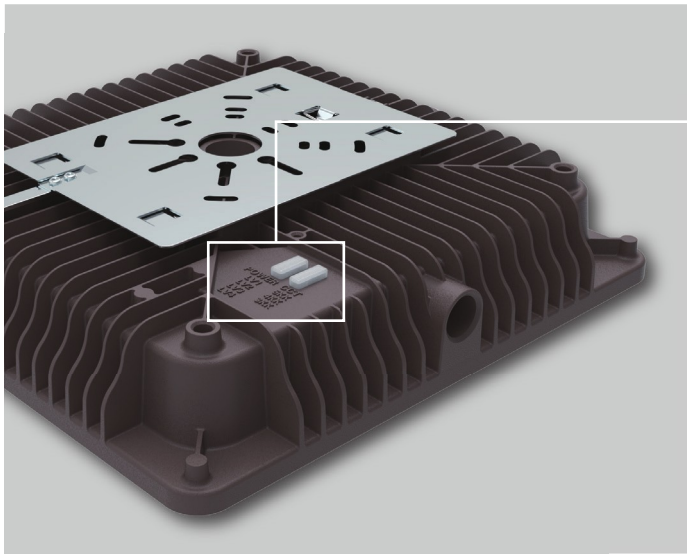

Inside the box:320mmX320mmX115mm
12.60"X12.60"X4.53"(1Pcs/CTN)

SPECIFICATION								
TYPE	CIP-CP26395265W27-45K-D				CIP-CP456590110W27-345K-D			
WATTAGE	26W	39W	52W	65W	45W	65W	90W	110W
LUMEN	3929 lm	5575 lm	7132 lm	8525 lm	7342 lm	11188 lm	14741 lm	17325 lm
EFFICACY	> 140 lm/W							
CCT	4000K,5000K				3000K,4000K,5000K			
CRI	> 70							
INPUT VOLTAGE	AC120-277V							
LIGHTING ANGLE	155°							
FACTORY SETTINGS	65W / 110W & 4000K							
LED TYPE	2835							
PF	> 0.95							
DRIVER EFFICIENCY	> 89%							
PROTECTION LEVEL	Wet location							
OPERATING TEMPERATURE	-40°F ~ 104°F							
LIFE TIME	> 50000 hours							
WARRANTY	5 year limited							

Selectable LED Slim Canopy Light

Wattages: 26W,39W,52W,65W ; 45W,65W,90W,110W

DIMENSION:

Specifications:

Shell materials: Aluminum & PC.
 Net weight : 2.31Kg (5.1 lbs)
 3.54Kg (7.8 lbs)
 Finish: Dark Bronze(Standard)
 Product Size:241.8mmX241.8mmX77mm
 9.52"X9.52"X3.03"
 292.5mmX292.5mmX96.5mm
 11.52"X11.52"X3.80"

Control Module:

CCT AND WATTAGE SELECTABLE

This fixture has the function of adjusting the lumens output and color temperature on-site.

WATTAGE SELECT

40% 60% 80% 100%

Each model supports 4 positions wattage regulation: 100%, 80%, 60%, 40%