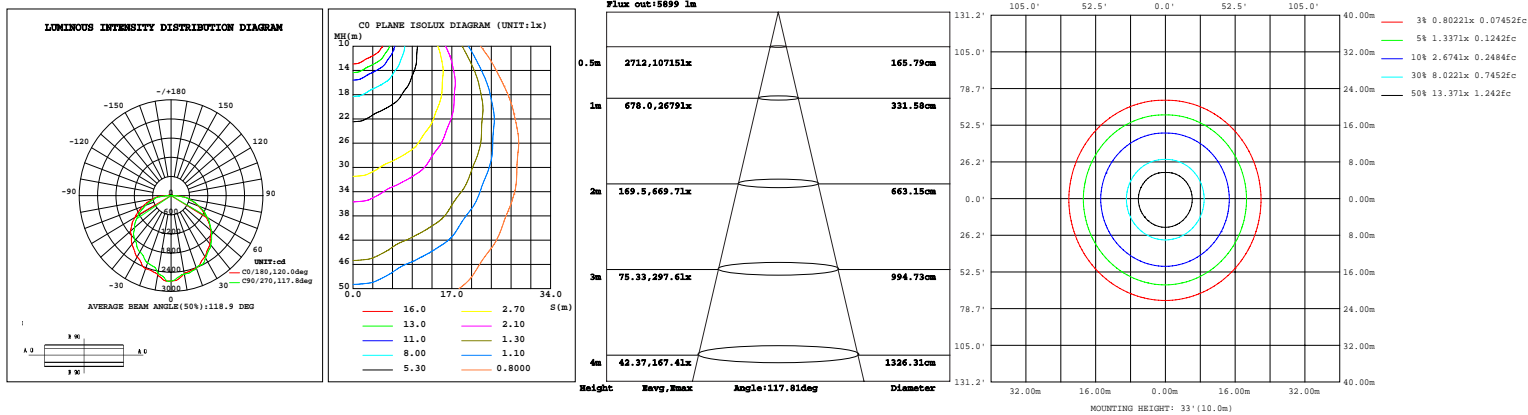

Selectable LED Slim Canopy Light

Wattages: 26W,39W,52W,65W ; 45W,65W,90W,110W

PHOTOMETRICS:

For complete IES files, please visit our website.

CIP-CP26395265W27-45K-D (65W&4000K)

CIP-CP456590110W27-345K-D (110W&4000K)