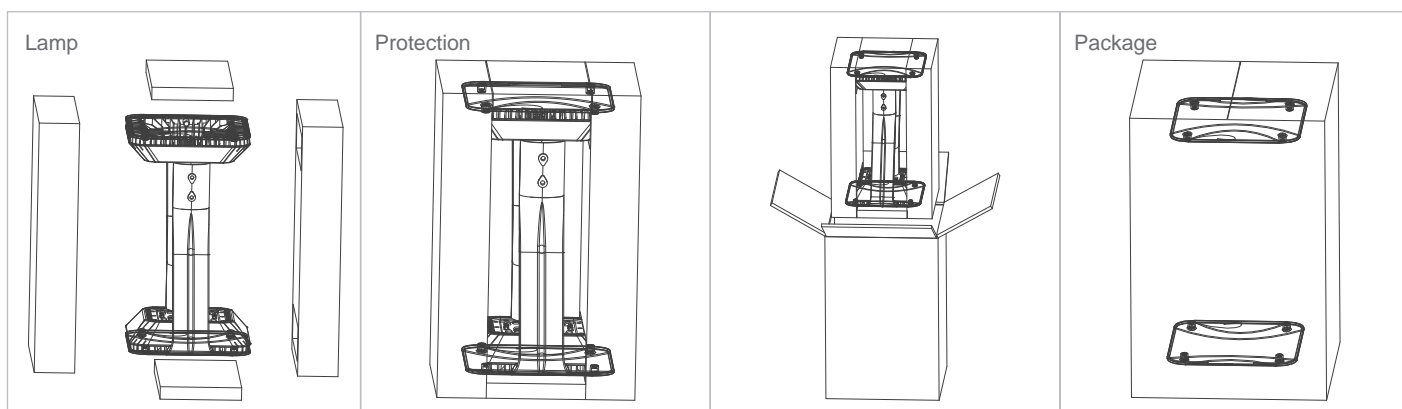

4" RD

5" RD

**Light Distribution**

Type V (120°)

Type III (90\*140°)

**Dimension**

380mm(14.96")

240mm(9.45")

**Parking Lot**

**Park**

**Sidewalk**

Square pole

Round pole

# Packaging information

Wattage	Product Dimension (mm/in)	Carton Box Dimension (mm/in)	N.W (Kg/lb)	G.W (Kg/lb)	QTY / CTN
20W	380 x 287 x 240mm 14.96 x 11.30 x 9.45 in	290 x 510 x 380mm 10.24 x 20.08 x 14.96 in	2.6Kg(5.73lb)	6.0kg(13.23lb)	2 PCS
35W	380 x 287 x 240mm 14.96 x 11.30 x 9.45 in	290 x 510 x 380mm 10.24 x 20.08 x 14.96 in	2.6Kg(5.73lb)	6.0kg(13.23lb)	2 PCS
50W	380 x 287 x 240mm 14.96 x 11.30 x 9.45 in	290 x 510 x 380mm 10.24 x 20.08 x 14.96 in	2.7Kg(5.95lb)	6.4kg(14.11lb)	2 PCS
60W	437 x 352 x 300mm 17.20 x 13.86 x 11.81 in	580 x 320 x 410mm 22.83 x 12.60 x 16.14 in	7.3Kg(16.09lb)	15.2kg(33.50lb)	2 PCS
80W	437 x 352 x 300mm 17.20 x 13.86 x 11.81 in	580 x 320 x 410mm 22.83 x 12.60 x 16.14 in	7.3Kg(16.09lb)	15.2kg(33.50lb)	2 PCS
100W	437 x 352 x 300mm 17.20 x 13.86 x 11.81 in	580 x 320 x 410mm 22.83 x 12.60 x 16.14 in	7.5KG(16.53lb)	15.6kg(34.40lb)	2 PCS