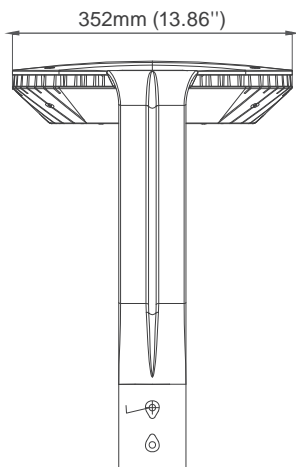

Compatible With Different Mount Brackets

Two Mount for optional

2 3/8" (60mm round pole)

3" (76mm round pole)

Adapters (suitable for 2 3/8" mount )

4" SQ

5" SQ

3" RD

4" RD

5" RD

**Light Distribution**

Type V (120°)

Type III (90\*140°)

**Dimension**

380mm(14.96")

240mm(9.45")

**TP260**

437mm(17.20")

300mm(11.81")

**TP325**

**Applications**

**Building**

**Garden**

**Roadway**

# Packaging information

Wattage	Product Dimension (mm/in)	Carton Box Dimension (mm/in)	N.W (Kg/lb)	G.W (Kg/lb)	QTY / CTN
20W	380 x 287 x 240mm 14.96 x 11.30 x 9.45 in	290 x 510 x 380mm 10.24 x 20.08 x 14.96 in	2.6Kg(5.73lb)	6.0kg(13.23lb)	2 PCS
35W	380 x 287 x 240mm 14.96 x 11.30 x 9.45 in	290 x 510 x 380mm 10.24 x 20.08 x 14.96 in	2.6Kg(5.73lb)	6.0kg(13.23lb)	2 PCS
50W	380 x 287 x 240mm 14.96 x 11.30 x 9.45 in	290 x 510 x 380mm 10.24 x 20.08 x 14.96 in	2.7Kg(5.95lb)	6.4kg(14.11lb)	2 PCS
60W	437 x 352 x 300mm 17.20 x 13.86 x 11.81 in	580 x 320 x 410mm 22.83 x 12.60 x 16.14 in	7.3Kg(16.09lb)	15.2kg(33.50lb)	2 PCS
80W	437 x 352 x 300mm 17.20 x 13.86 x 11.81 in	580 x 320 x 410mm 22.83 x 12.60 x 16.14 in	7.3Kg(16.09lb)	15.2kg(33.50lb)	2 PCS
100W	437 x 352 x 300mm 17.20 x 13.86 x 11.81 in	580 x 320 x 410mm 22.83 x 12.60 x 16.14 in	7.5KG(16.53lb)	15.6kg(34.40lb)	2 PCS