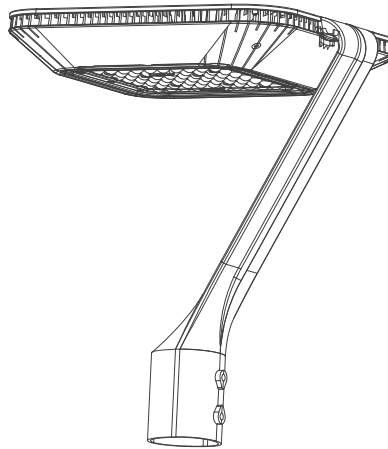

## Specifications

CIP-TP260-(20-35W)-(color temp)-AC100-277V-(light distribution)-(mount tenon)-(finish color)

CIP-TP325-(50-100W)-(color temp)-AC100-277V-(light distribution)-(mount tenon)-(finish color)

Wattage	20W	35W	50W	60W	80W	100W
Installation height (Suggested)	7'-10'	10'-15'	15'-18'	15'-18'	18'-22'	20'-26'
LED Chips	SMD 3030, Philips or other LED chip					
Driver Brand	Meanwell / SOSEN, or other LED driver					
Material	Aluminum alloy+PC lens					
Color Temp	3000K / 4000K / 5000K / 6000K					
Lumen Efficacy	130-135lm / W (Can customize higher LM / W if in need)					
AC Input Voltage	100-277V / 120-347V / 180-480V					
Light Distribution	Type V (120°) / Type III (90°*140°)					
Mount Tenon	2 3/8" or 3" Round Tenon (Adapters available)					
Thermal Management	Superior thermal management with external Air-Flow fins					
Ambient Temperature	-40°C to +45°C(-40°F to +113°F)					
Total Harmonic Distortion (THD)	< 15%					
Housing	Bronze or Black Finish					
Lifetime	50,000H					
IP Rating	IP65					
Warranty	5 years					

Compatible With Different Mount Brackets

Two Mount for optional

2 3/8" (60mm round pole)

3" (76mm round pole)

Adapters (suitable for 2 3/8" mount )

4" SQ

5" SQ

3" RD

4" RD

5" RD

**Light Distribution**

Type V (120°)

Type III (90\*140°)

**Dimension**

380mm(14.96")

240mm(9.45")