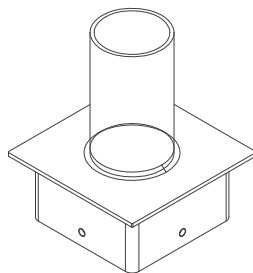

Compatible With Different Mount Brackets

Two Mount for optional

2 3/8" (60mm round pole)

3" (76mm round pole)

Adapters (suitable for 2 3/8" mount )

4" SQ

5" SQ

3" RD

4" RD

5" RD

**Light Distribution**

Type V (120°)

Type III (90\*140°)

**Dimension**

380mm(14.96")

240mm(9.45")