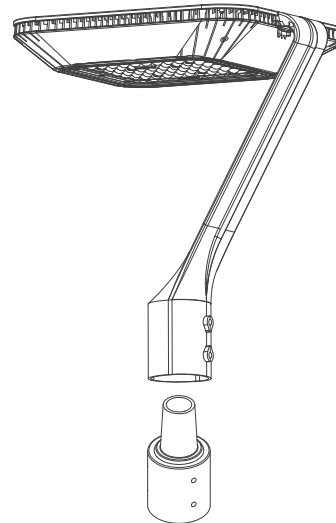

4" RD

5" RD

**Light Distribution**

Type V (120°)

Type III (90\*140°)

**Dimension**

380mm(14.96")

240mm(9.45")

**Parking Lot**

**Park**

**Sidewalk**

Square pole

Round pole

# Packaging information

Wattage	Product Dimension (mm/in)	Carton Box Dimension (mm/in)	N.W (Kg/lb)	G.W (Kg/lb)	QTY / CTN
20W	380 x 287 x 240mm 14.96 x 11.30 x 9.45 in	290 x 510 x 380mm 10.24 x 20.08 x 14.96 in	2.6Kg(5.73lb)	6.0kg(13.23lb)	2 PCS
35W	380 x 287 x 240mm 14.96 x 11.30 x 9.45 in	290 x 510 x 380mm 10.24 x 20.08 x 14.96 in	2.6Kg(5.73lb)	6.0kg(13.23lb)	2 PCS
50W	380 x 287 x 240mm 14.96 x 11.30 x 9.45 in	290 x 510 x 380mm 10.24 x 20.08 x 14.96 in	2.7Kg(5.95lb)	6.4kg(14.11lb)	2 PCS
60W	437 x 352 x 300mm 17.20 x 13.86 x 11.81 in	580 x 320 x 410mm 22.83 x 12.60 x 16.14 in	7.3Kg(16.09lb)	15.2kg(33.50lb)	2 PCS
80W	437 x 352 x 300mm 17.20 x 13.86 x 11.81 in	580 x 320 x 410mm 22.83 x 12.60 x 16.14 in	7.3Kg(16.09lb)	15.2kg(33.50lb)	2 PCS
100W	437 x 352 x 300mm 17.20 x 13.86 x 11.81 in	580 x 320 x 410mm 22.83 x 12.60 x 16.14 in	7.5KG(16.53lb)	15.6kg(34.40lb)	2 PCS