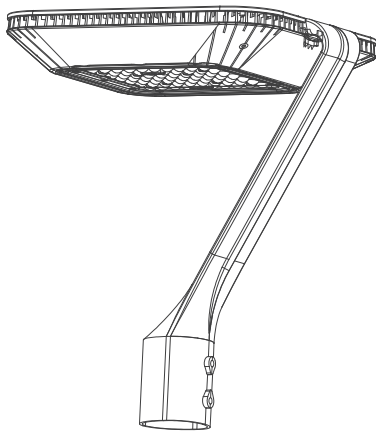

## Specifications

CIP-TP260-(20-35W)-(color temp)-AC100-277V-(light distribution)-(mount tenon)-(finish color)

CIP-TP325-(50-100W)-(color temp)-AC100-277V-(light distribution)-(mount tenon)-(finish color)

Wattage	20W	35W	50W	60W	80W	100W
Installation height (Suggested)	7'-10'	10'-15'	15'-18'	15'-18'	18'-22'	20'-26'
LED Chips	SMD 3030, Philips or other LED chip					
Driver Brand	Meanwell / SOSEN, or other LED driver					
Material	Aluminum alloy+PC lens					
Color Temp	3000K / 4000K / 5000K / 6000K					
Lumen Efficacy	130-135lm / W (Can customize higher LM / W if in need)					
AC Input Voltage	100-277V / 120-347V / 180-480V					
Light Distribution	Type V (120°) / Type III (90°*140°)					
Mount Tenon	2 3/8" or 3" Round Tenon (Adapters available)					
Thermal Management	Superior thermal management with external Air-Flow fins					
Ambient Temperature	-40°C to +45°C(-40°F to +113°F)					
Total Harmonic Distortion (THD)	< 15%					
Housing	Bronze or Black Finish					
Lifetime	50,000H					
IP Rating	IP65					
Warranty	5 years					

Compatible With Different Mount Brackets

Two Mount for optional

2 3/8" (60mm round pole)

3" (76mm round pole)

Adapters (suitable for 2 3/8" mount )

4" SQ

5" SQ

3" RD

4" RD

5" RD

**Light Distribution**

Type V (120°)

Type III (90\*140°)

**Dimension**

380mm(14.96")

240mm(9.45")