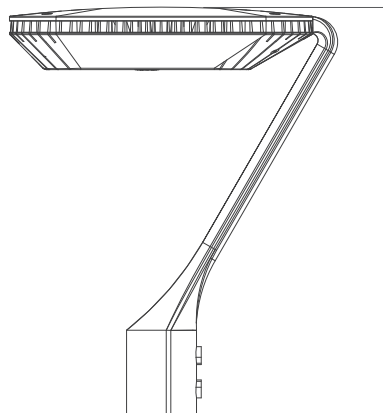

Wattage	20W	35W	50W	60W	80W	100W
Installation height (Suggested)	7'-10'	10'-15'	15'-18'	15'-18'	18'-22'	20'-26'
LED Chips	SMD 3030, Philips or other LED chip					
Driver Brand	Meanwell / SOSEN, or other LED driver					
Material	Aluminum alloy+PC lens					
Color Temp	3000K / 4000K / 5000K / 6000K					
Lumen Efficacy	130-135lm / W (Can customize higher LM / W if in need)					
AC Input Voltage	100-277V / 120-347V / 180-480V					
Light Distribution	Type V (120°) / Type III (90°*140°)					
Mount Tenon	2 3/8" or 3" Round Tenon (Adapters available)					
Thermal Management	Superior thermal management with external Air-Flow fins					
Ambient Temperature	-40°C to +45°C(-40°F to +113°F)					
Total Harmonic Distortion (THD)	< 15%					
Housing	Bronze or Black Finish					
Lifetime	50,000H					
IP Rating	IP65					
Warranty	5 years					

Compatible With Different Mount Brackets

Two Mount for optional

2 3/8" (60mm round pole)

3" (76mm round pole)

Adapters (suitable for 2 3/8" mount )

4" SQ

5" SQ

3" RD

4" RD

5" RD

**Light Distribution**

Type V (120°)

Type III (90\*140°)

**Dimension**

380mm(14.96")

240mm(9.45")

**TP260**

437mm(17.20")

300mm(11.81")

**TP325**

**Applications**

**Building**

**Garden**

**Roadway**