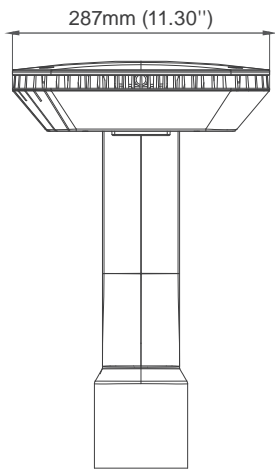

Compatible With Different Mount Brackets

Two Mount for optional

2 3/8" (60mm round pole)

3" (76mm round pole)

Adapters (suitable for 2 3/8" mount )

4" SQ

5" SQ

3" RD

4" RD

5" RD

**Light Distribution**

Type V (120°)

Type III (90\*140°)

**Dimension**

380mm(14.96")

240mm(9.45")

**TP260**

437mm(17.20")

300mm(11.81")

**TP325**

**Applications**

**Building**

**Garden**

**Roadway**

# Packaging information

Wattage	Product Dimension (mm/in)	Carton Box Dimension (mm/in)	N.W (Kg/lb)	G.W (Kg/lb)	QTY / CTN
20W	380 x 287 x 240mm 14.96 x 11.30 x 9.45 in	290 x 510 x 380mm 10.24 x 20.08 x 14.96 in	2.6Kg(5.73lb)	6.0kg(13.23lb)	2 PCS
35W	380 x 287 x 240mm 14.96 x 11.30 x 9.45 in	290 x 510 x 380mm 10.24 x 20.08 x 14.96 in	2.6Kg(5.73lb)	6.0kg(13.23lb)	2 PCS
50W	380 x 287 x 240mm 14.96 x 11.30 x 9.45 in	290 x 510 x 380mm 10.24 x 20.08 x 14.96 in	2.7Kg(5.95lb)	6.4kg(14.11lb)	2 PCS
60W	437 x 352 x 300mm 17.20 x 13.86 x 11.81 in	580 x 320 x 410mm 22.83 x 12.60 x 16.14 in	7.3Kg(16.09lb)	15.2kg(33.50lb)	2 PCS
80W	437 x 352 x 300mm 17.20 x 13.86 x 11.81 in	580 x 320 x 410mm 22.83 x 12.60 x 16.14 in	7.3Kg(16.09lb)	15.2kg(33.50lb)	2 PCS
100W	437 x 352 x 300mm 17.20 x 13.86 x 11.81 in	580 x 320 x 410mm 22.83 x 12.60 x 16.14 in	7.5KG(16.53lb)	15.6kg(34.40lb)	2 PCS