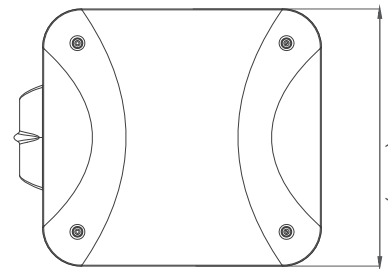

Compatible With Different Mount Brackets

Two Mount for optional

2 3/8" (60mm round pole)

3" (76mm round pole)

Adapters (suitable for 2 3/8" mount )

4" SQ

5" SQ

3" RD

4" RD

5" RD

**Light Distribution**

Type V (120°)

Type III (90\*140°)

**Dimension**

380mm(14.96")

240mm(9.45")

**TP260**

437mm(17.20")

300mm(11.81")

**TP325**

**Applications**

**Building**

**Garden**

**Roadway**

# Packaging information

Wattage	Product Dimension (mm/in)	Carton Box Dimension (mm/in)	N.W (Kg/lb)	G.W (Kg/lb)	QTY / CTN
20W	380 x 287 x 240mm 14.96 x 11.30 x 9.45 in	290 x 510 x 380mm 10.24 x 20.08 x 14.96 in	2.6Kg(5.73lb)	6.0kg(13.23lb)	2 PCS
35W	380 x 287 x 240mm 14.96 x 11.30 x 9.45 in	290 x 510 x 380mm 10.24 x 20.08 x 14.96 in	2.6Kg(5.73lb)	6.0kg(13.23lb)	2 PCS
50W	380 x 287 x 240mm 14.96 x 11.30 x 9.45 in	290 x 510 x 380mm 10.24 x 20.08 x 14.96 in	2.7Kg(5.95lb)	6.4kg(14.11lb)	2 PCS
60W	437 x 352 x 300mm 17.20 x 13.86 x 11.81 in	580 x 320 x 410mm 22.83 x 12.60 x 16.14 in	7.3Kg(16.09lb)	15.2kg(33.50lb)	2 PCS
80W	437 x 352 x 300mm 17.20 x 13.86 x 11.81 in	580 x 320 x 410mm 22.83 x 12.60 x 16.14 in	7.3Kg(16.09lb)	15.2kg(33.50lb)	2 PCS
100W	437 x 352 x 300mm 17.20 x 13.86 x 11.81 in	580 x 320 x 410mm 22.83 x 12.60 x 16.14 in	7.5KG(16.53lb)	15.6kg(34.40lb)	2 PCS