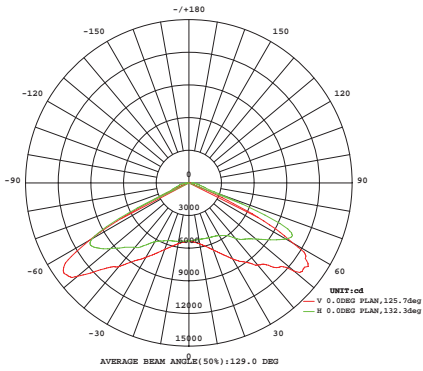

Wattage	20W	35W	50W	60W	80W	100W
Installation height (Suggested)	7'-10'	10'-15'	15'-18'	15'-18'	18'-22'	20'-26'
LED Chips	SMD 3030, Philips or other LED chip					
Driver Brand	Meanwell / SOSEN, or other LED driver					
Material	Aluminum alloy+PC lens					
Color Temp	3000K / 4000K / 5000K / 6000K					
Lumen Efficacy	130-135lm / W (Can customize higher LM / W if in need)					
AC Input Voltage	100-277V / 120-347V / 180-480V					
Light Distribution	Type V (120°) / Type III (90°*140°)					
Mount Tenon	2 3/8" or 3" Round Tenon (Adapters available)					
Thermal Management	Superior thermal management with external Air-Flow fins					
Ambient Temperature	-40°C to +45°C(-40°F to +113°F)					
Total Harmonic Distortion (THD)	< 15%					
Housing	Bronze or Black Finish					
Lifetime	50,000H					
IP Rating	IP65					
Warranty	5 years					

4" RD

5" RD

**Light Distribution**

Type V (120°)

Type III (90\*140°)

**Dimension**

380mm(14.96")

240mm(9.45")