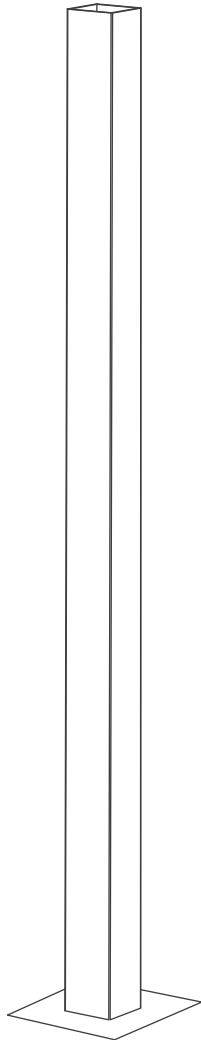

Square pole