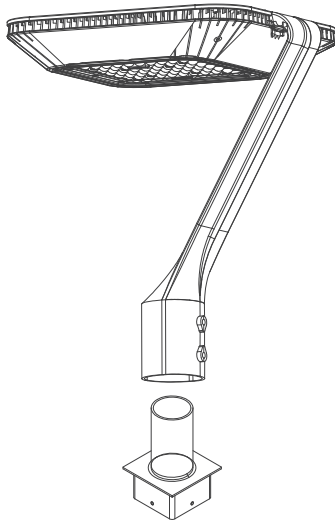

Compatible With Different Mount Brackets

Two Mount for optional

2 3/8" (60mm round pole)

3" (76mm round pole)

Adapters (suitable for 2 3/8" mount )

4" SQ

5" SQ

3" RD

4" RD

5" RD

**Light Distribution**

Type V (120°)

Type III (90\*140°)

**Dimension**

380mm(14.96")

240mm(9.45")

**TP260**

437mm(17.20")

300mm(11.81")

**TP325**

**Applications**

**Building**

**Garden**

**Roadway**

**Parking Lot**

**Park**

**Sidewalk**

Square pole

Round pole