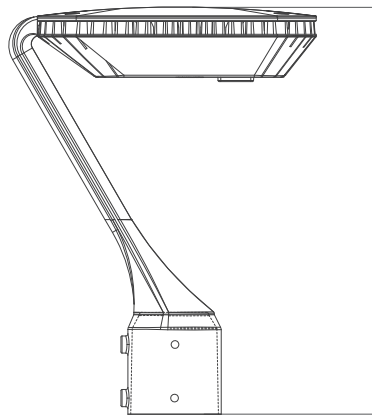

Compatible With Different Mount Brackets

Two Mount for optional

2 3/8" (60mm round pole)

3" (76mm round pole)

Adapters (suitable for 2 3/8" mount )

4" SQ

5" SQ

3" RD

4" RD

5" RD

**Light Distribution**

Type V (120°)

Type III (90\*140°)

**Dimension**

380mm(14.96")

240mm(9.45")

**TP260**

437mm(17.20")

300mm(11.81")

**TP325**

**Applications**

**Building**

**Garden**

**Roadway**