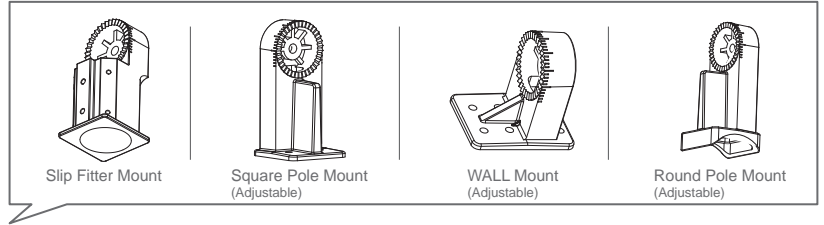

## Specifications

CIP-TP260-(20-35W)-(color temp)-AC100-277V-(light distribution)-(mount tenon)-(finish color)

CIP-TP325-(50-100W)-(color temp)-AC100-277V-(light distribution)-(mount tenon)-(finish color)

Wattage	20W	35W	50W	60W	80W	100W
Installation height (Suggested)	7'-10'	10'-15'	15'-18'	15'-18'	18'-22'	20'-26'
LED Chips	SMD 3030, Philips or other LED chip					
Driver Brand	Meanwell / SOSEN, or other LED driver					
Material	Aluminum alloy+PC lens					
Color Temp	3000K / 4000K / 5000K / 6000K					
Lumen Efficacy	130-135lm / W (Can customize higher LM / W if in need)					
AC Input Voltage	100-277V / 120-347V / 180-480V					
Light Distribution	Type V (120°) / Type III (90°*140°)					
Mount Tenon	2 3/8" or 3" Round Tenon (Adapters available)					
Thermal Management	Superior thermal management with external Air-Flow fins					
Ambient Temperature	-40°C to +45°C(-40°F to +113°F)					
Total Harmonic Distortion (THD)	< 15%					
Housing	Bronze or Black Finish					
Lifetime	50,000H					
IP Rating	IP65					
Warranty	5 years					

Compatible With Different Mount Brackets

Two Mount for optional

2 3/8" (60mm round pole)

3" (76mm round pole)

Adapters (suitable for 2 3/8" mount )

4" SQ

5" SQ

3" RD

4" RD

5" RD

**Light Distribution**

Type V (120°)

Type III (90\*140°)

**Dimension**

380mm(14.96")

240mm(9.45")