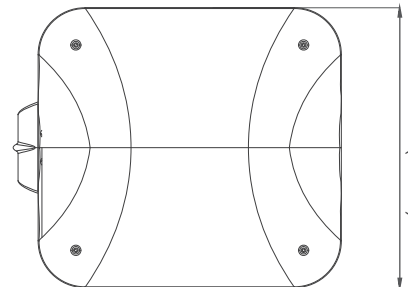

Compatible With Different Mount Brackets

Two Mount for optional

2 3/8" (60mm round pole)

3" (76mm round pole)

Adapters (suitable for 2 3/8" mount )

4" SQ

5" SQ

3" RD

4" RD

5" RD

**Light Distribution**

Type V (120°)

Type III (90\*140°)

**Dimension**

380mm(14.96")

240mm(9.45")

**TP260**

437mm(17.20")

300mm(11.81")

**TP325**

**Applications**

**Building**

**Garden**

**Roadway**

# Packaging information

Wattage	Product Dimension (mm/in)	Carton Box Dimension (mm/in)	N.W (Kg/lb)	G.W (Kg/lb)	QTY / CTN
20W	380 x 287 x 240mm 14.96 x 11.30 x 9.45 in	290 x 510 x 380mm 10.24 x 20.08 x 14.96 in	2.6Kg(5.73lb)	6.0kg(13.23lb)	2 PCS
35W	380 x 287 x 240mm 14.96 x 11.30 x 9.45 in	290 x 510 x 380mm 10.24 x 20.08 x 14.96 in	2.6Kg(5.73lb)	6.0kg(13.23lb)	2 PCS
50W	380 x 287 x 240mm 14.96 x 11.30 x 9.45 in	290 x 510 x 380mm 10.24 x 20.08 x 14.96 in	2.7Kg(5.95lb)	6.4kg(14.11lb)	2 PCS
60W	437 x 352 x 300mm 17.20 x 13.86 x 11.81 in	580 x 320 x 410mm 22.83 x 12.60 x 16.14 in	7.3Kg(16.09lb)	15.2kg(33.50lb)	2 PCS
80W	437 x 352 x 300mm 17.20 x 13.86 x 11.81 in	580 x 320 x 410mm 22.83 x 12.60 x 16.14 in	7.3Kg(16.09lb)	15.2kg(33.50lb)	2 PCS
100W	437 x 352 x 300mm 17.20 x 13.86 x 11.81 in	580 x 320 x 410mm 22.83 x 12.60 x 16.14 in	7.5KG(16.53lb)	15.6kg(34.40lb)	2 PCS