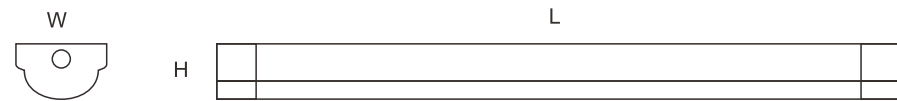

FEATURES:

- Aluminum Body
- Poly carbonate Cover
- Replaceable LED strips
- Isolated LED driver
- Easy maintenance

OPTIONS:

- Dimmable: TRIAC, 0/1-10V, DALI
- Microwave motion sensor
- Emergency battery back up
- Color: White, Silver, Black

MODEL NO.	WATTAGE	DIMENSION L * W * H(mm)	VOLTAGE	COLOR	CRI	LUMENS	BEAM ANGLE	WARRANTY
CIP-LED210-NYPC	20W	672x124x63	100-277V 120-347V 220-240V	3000K 4000K 5000K 6500K	CRI>83 CRI>90	115Lm/W 140Lm/W	120°	5 years
CIP-LED220-NYPC-2	40W	672x124x63						
CIP-LED220-NYPC	40W	1282x124x63						
CIP-LED320-NYPC	60W	1282x124x63						
CIP-LED330-NYPC	90W	1282x124x63						
CIP-LED225-NYPC	50W	1568x124x63						
CIP-LED230-NYPC	60W	1568x124x63						
CIP-LED245-NYPC	90W	1568x124x63						
CIP-LED250-NYPC	100W	1568x124x63						
CIP-LED420-NYPC	80W	2452x124x63						
CIP-LED620-NYPC	120W	2452x124x63						