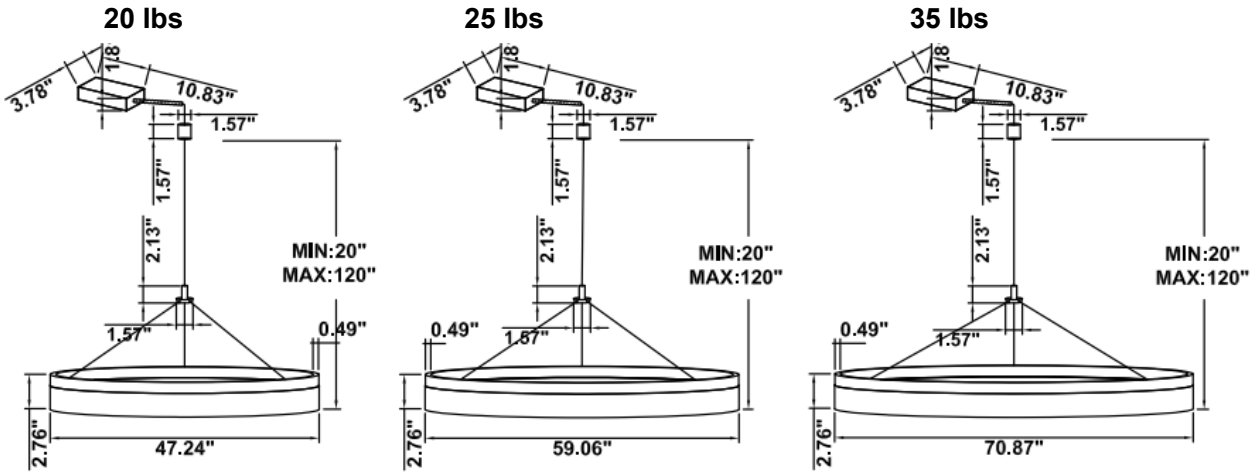

CIP-WH-D01E Remote driver with cable splitter, direct lighting.