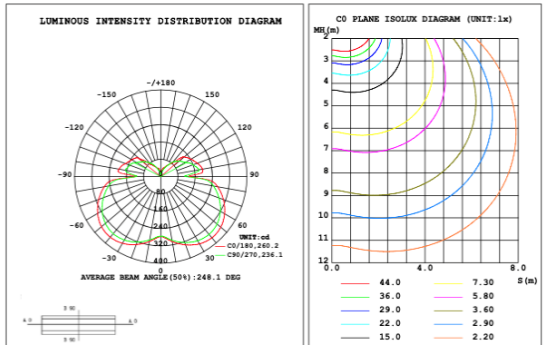

31.50" 40W @ 4000K