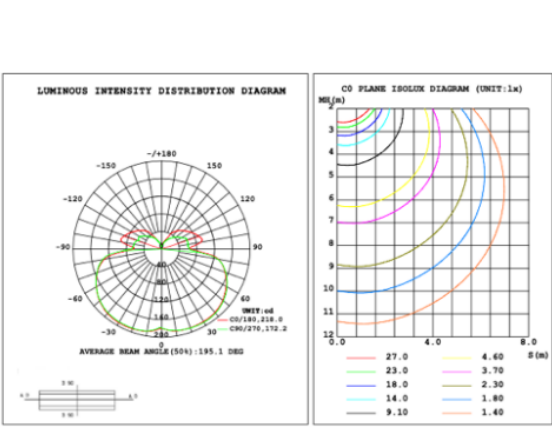

15.75" 20W @ 4000K