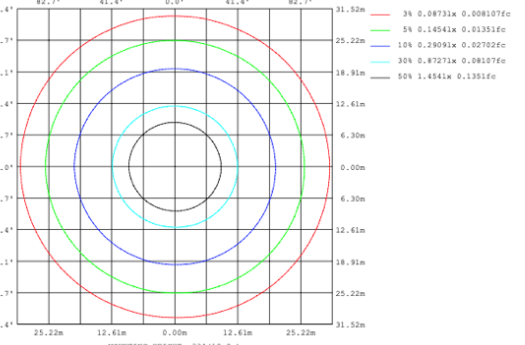

31.50" 40W @ 4000K