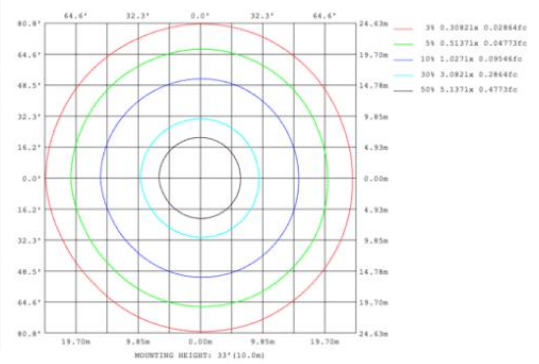

59.06" 70W @ 4000K