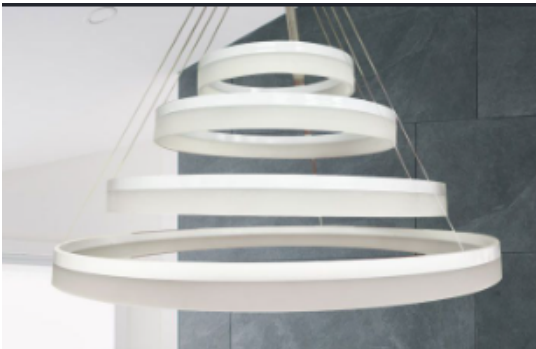

CIP-WH-D04