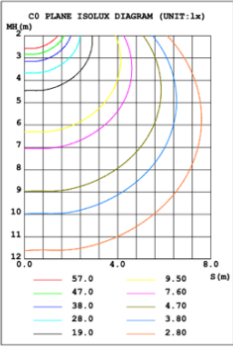

39.37" 50W @ 4000K