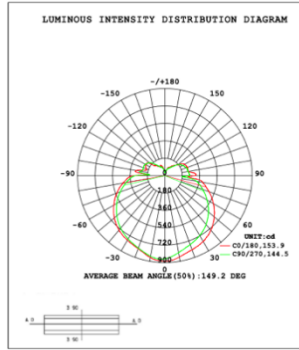

47.24" 60W @ 4000K