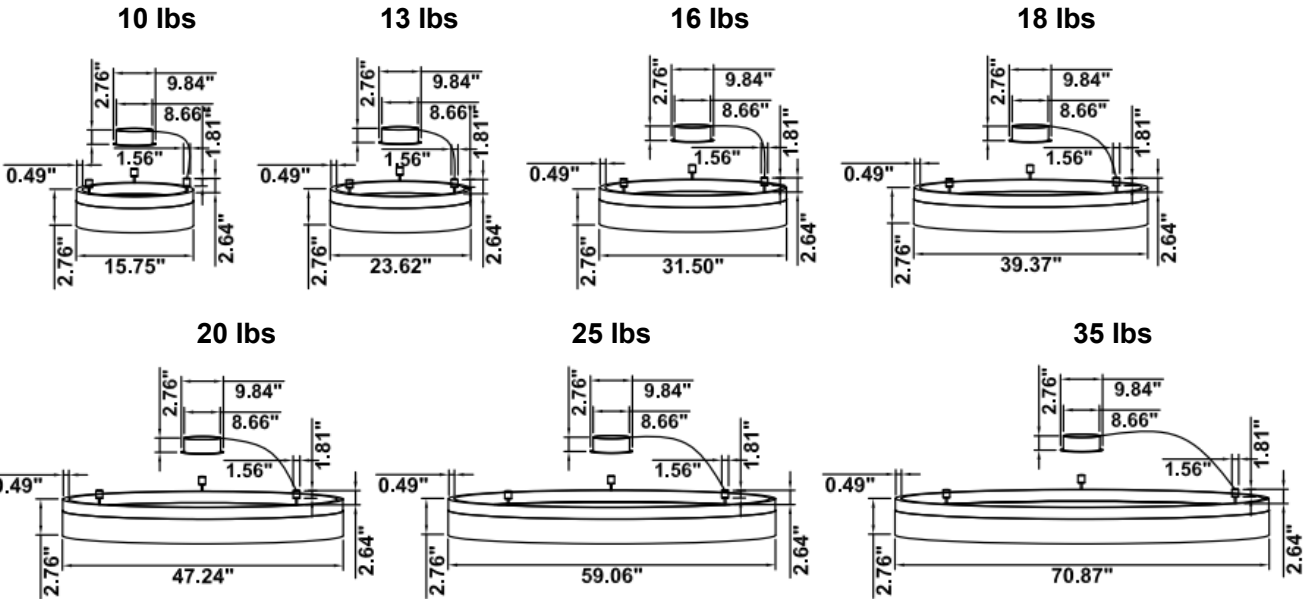

**CIP-WH-D01A Canopy mount with direct lighting.**

**CIP-WH-D01B Canopy mount with accent ring, direct lighting.**

**CIP-WH-D01C**

Remote driver with direct lighting.

**CIP-WH-D01D**

Canopy mount with cable splitter, direct lighting.

### 15.75" 20W @ 4000K

Note: The Curves indicate the illuminated area and the average illumination when the luminaire is at different distance.