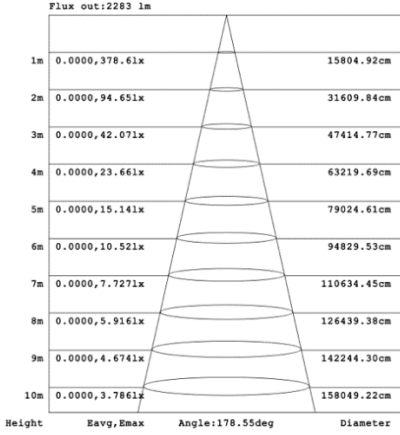

39.37" 50W @ 4000K