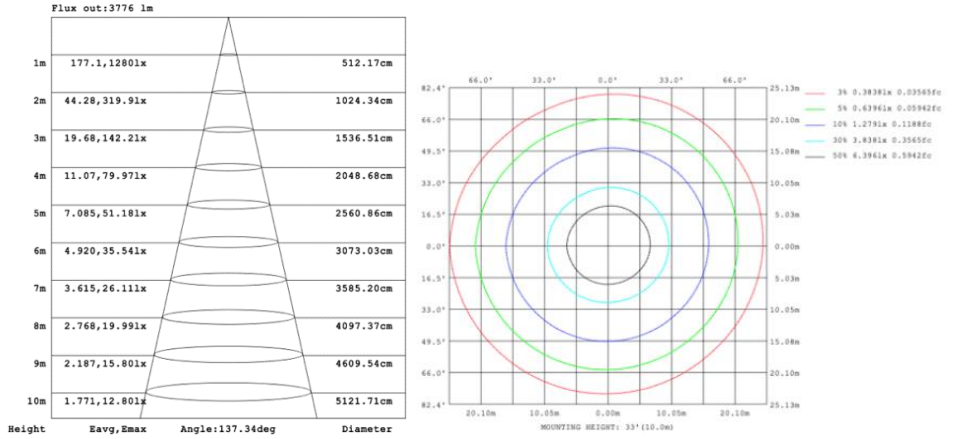

70.87" 80W @ 4000K