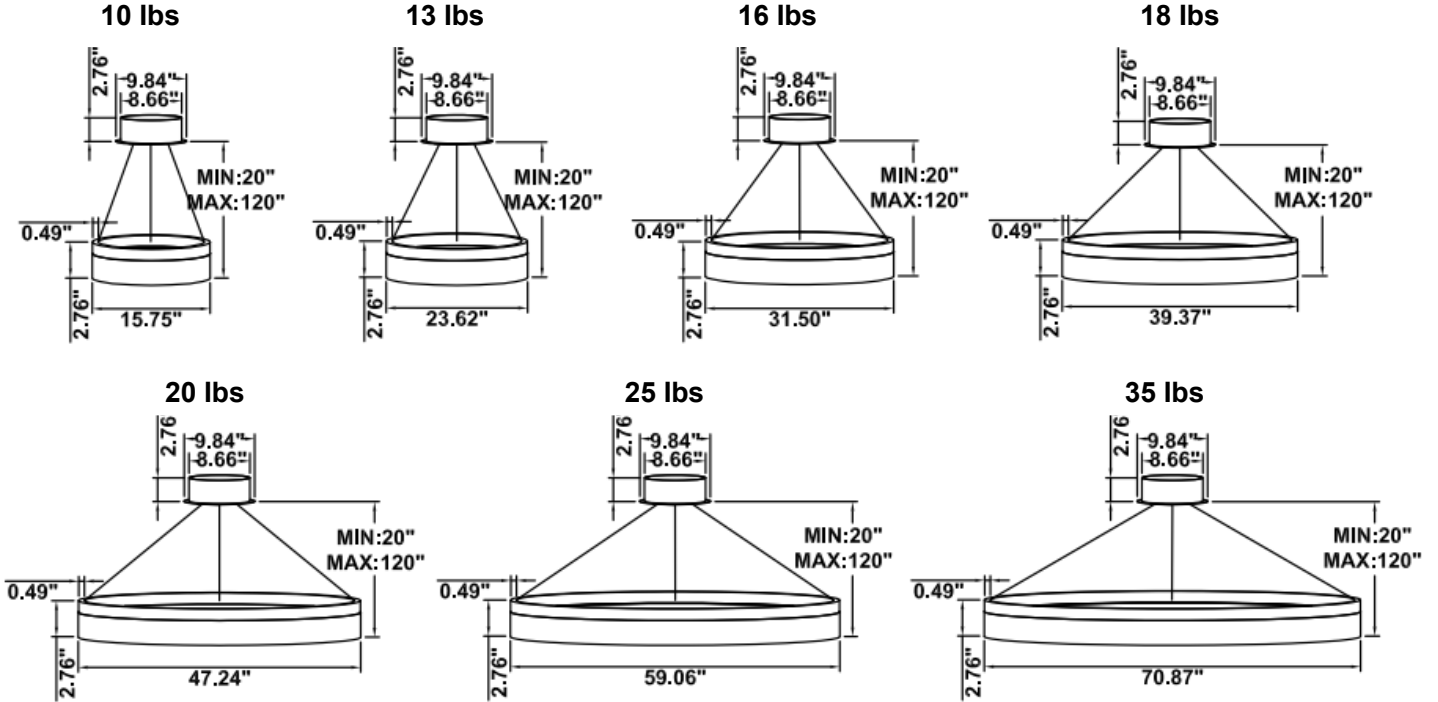

CIP-WH-D01A Canopy mount with direct lighting.