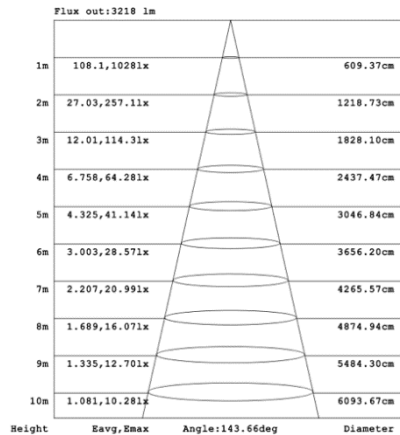

59.06" 70W @ 4000K