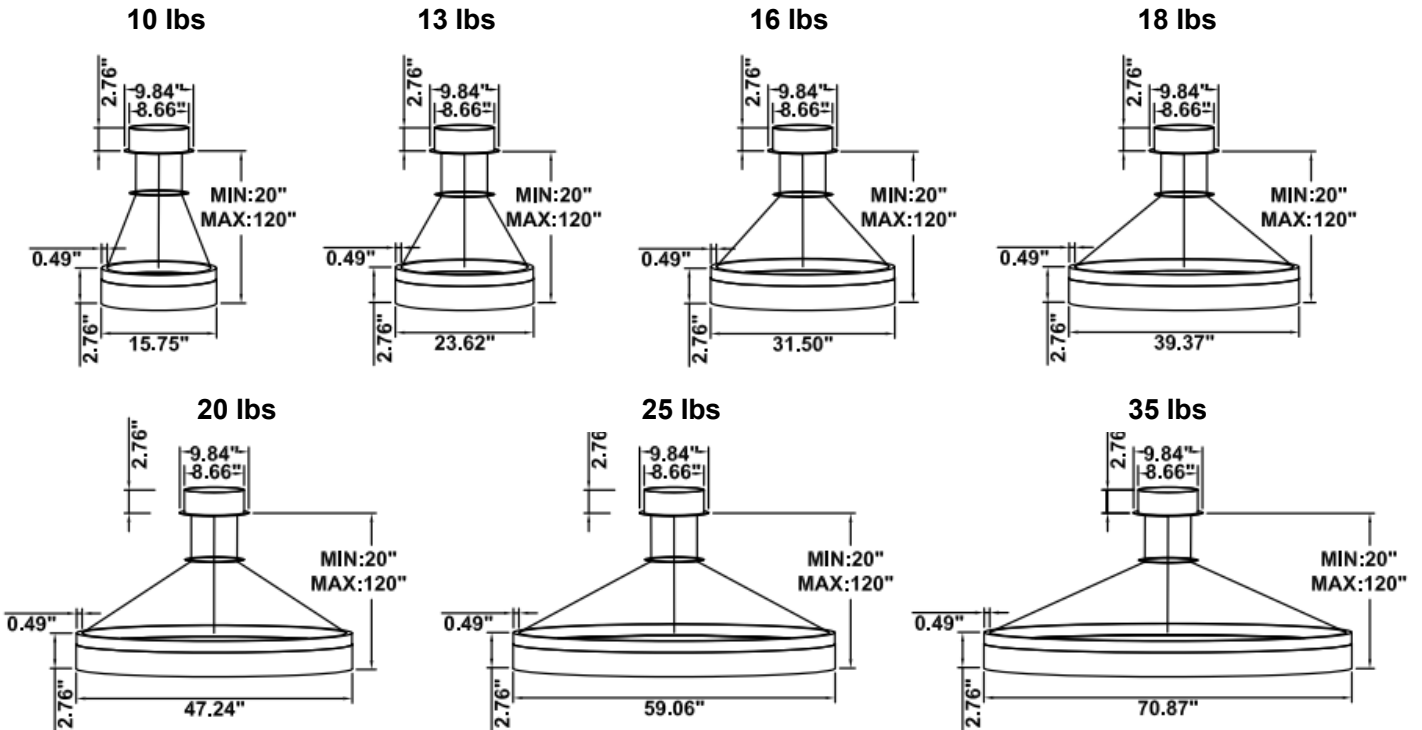

CIP-WH-D01B Canopy mount with accent ring, direct lighting.