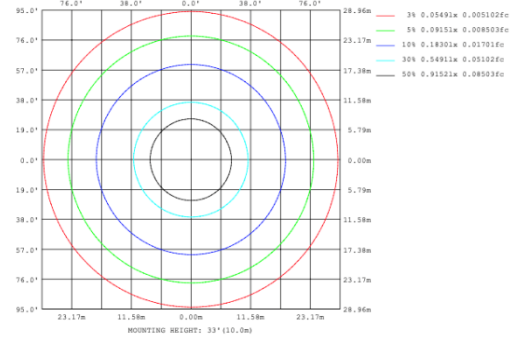

15.75" 20W @ 4000K