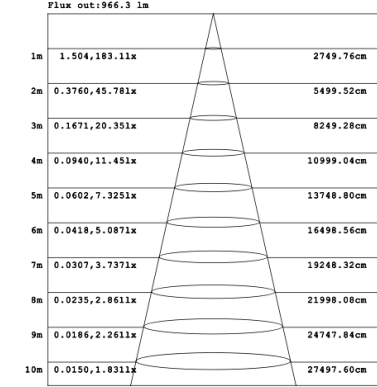

15.75" 20W @ 4000K