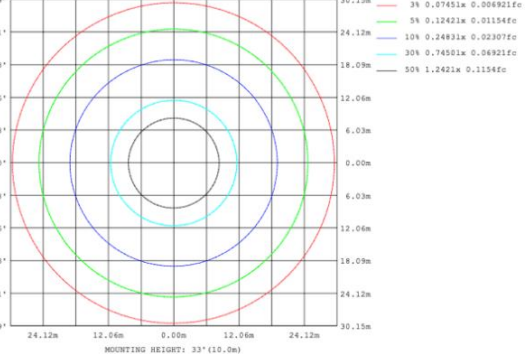

23.62" 30W @ 4000K