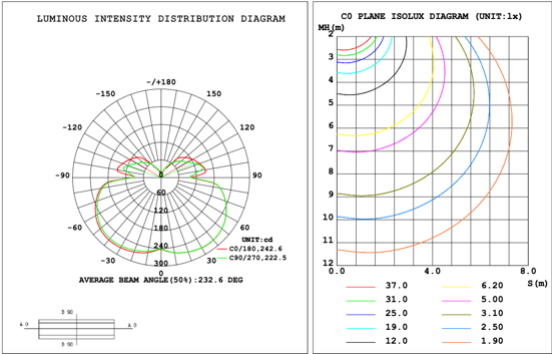

23.62" 30W @ 4000K