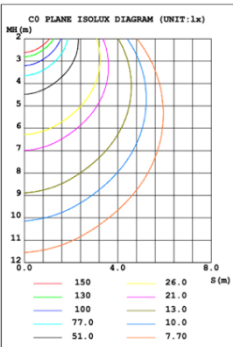

59.06" 70W @ 4000K