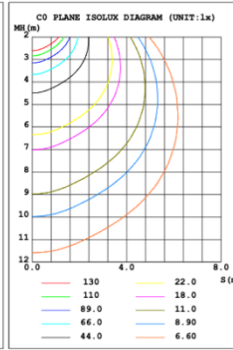

47.24" 60W @ 4000K