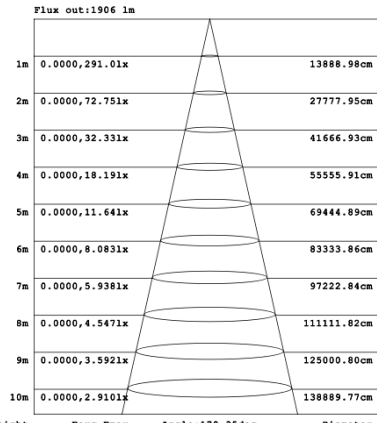

31.50" 40W @ 4000K