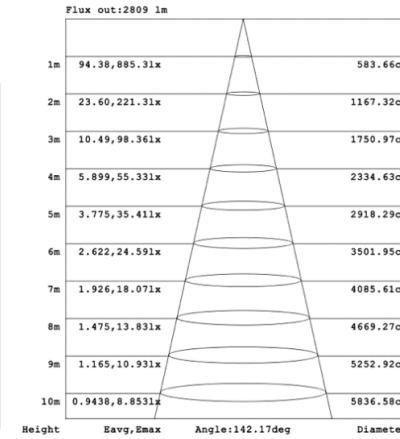

47.24" 60W @ 4000K