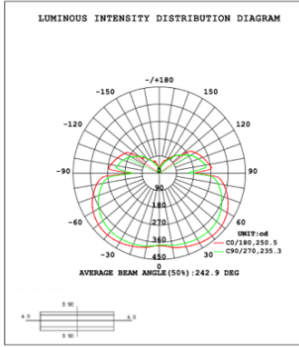

39.37" 50W @ 4000K