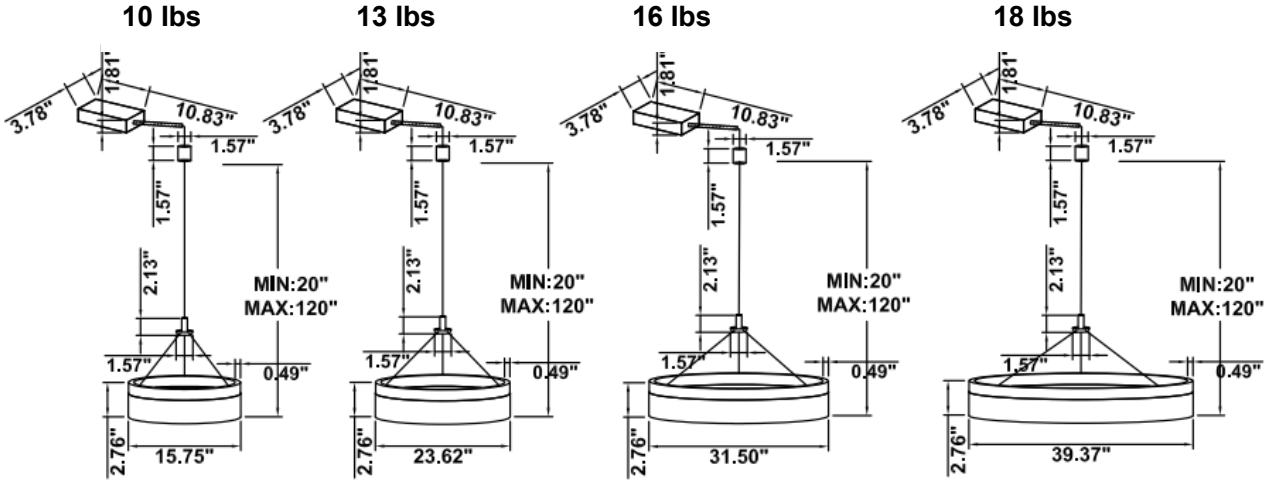

CIP-WH-D01E Remote driver with cable splitter, direct lighting.