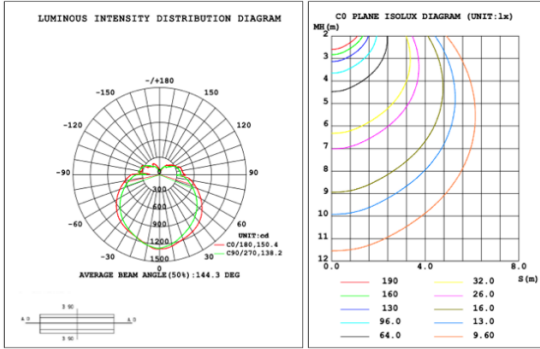

70.87" 80W @ 4000K