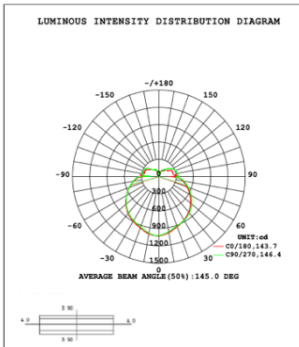

59.06" 70W @ 4000K