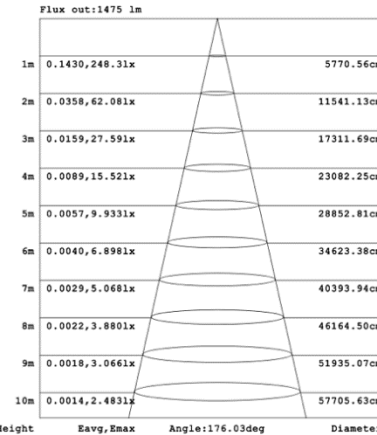

23.62" 30W @ 4000K