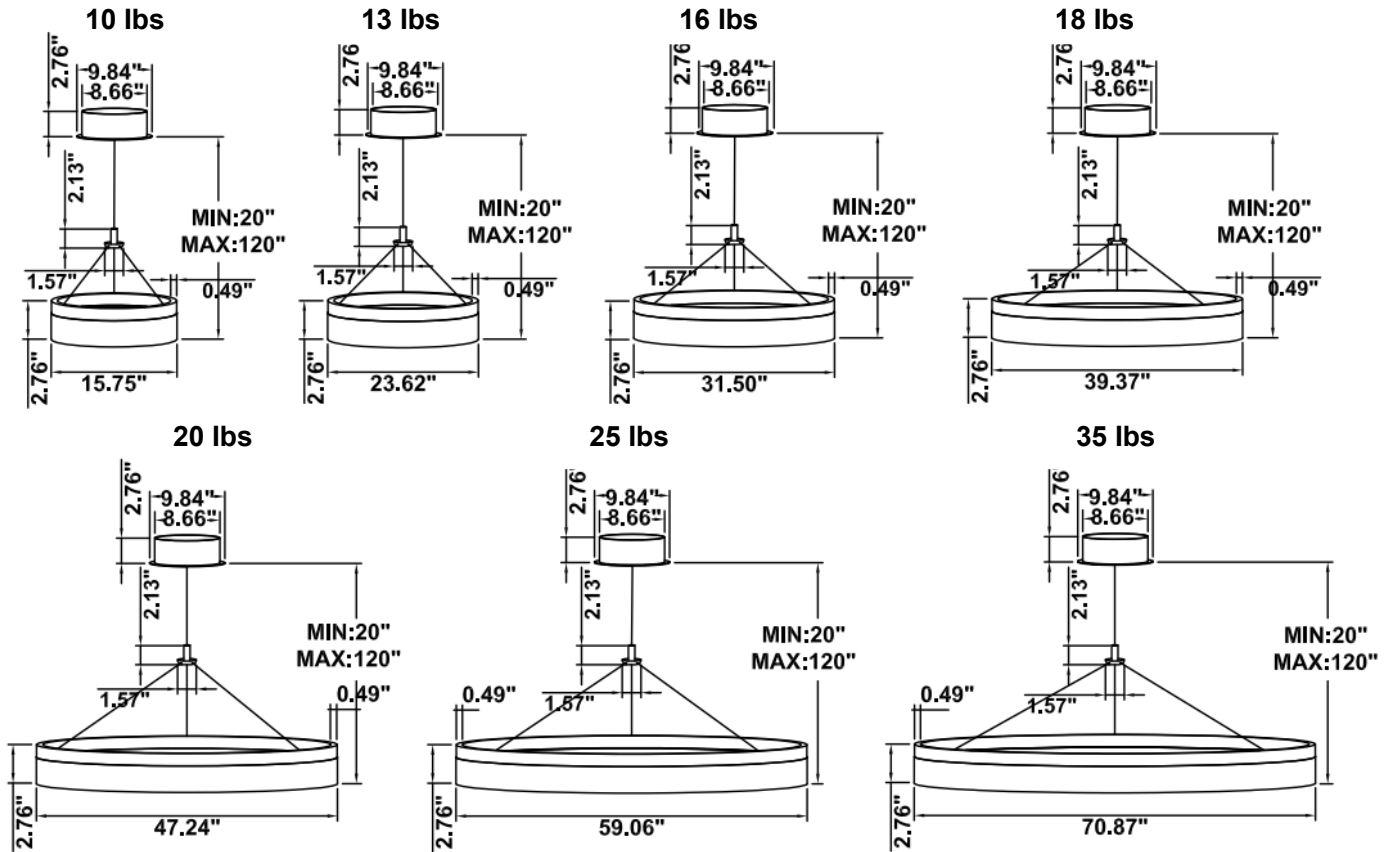

**CIP-WH-D01A Canopy mount with direct lighting.**

**CIP-WH-D01B Canopy mount with accent ring, direct lighting.**

**CIP-WH-D01C**

Remote driver with direct lighting.

**CIP-WH-D01D**

Canopy mount with cable splitter, direct lighting.

**CIP-WH-D01E Remote driver with cable splitter, direct lighting.**

**CIP-WH-D01F Surface mount with direct lighting.**

### 15.75" 20W @ 4000K

Note: The Curves indicate the illuminated area and the average illumination when the luminaire is at different distance.