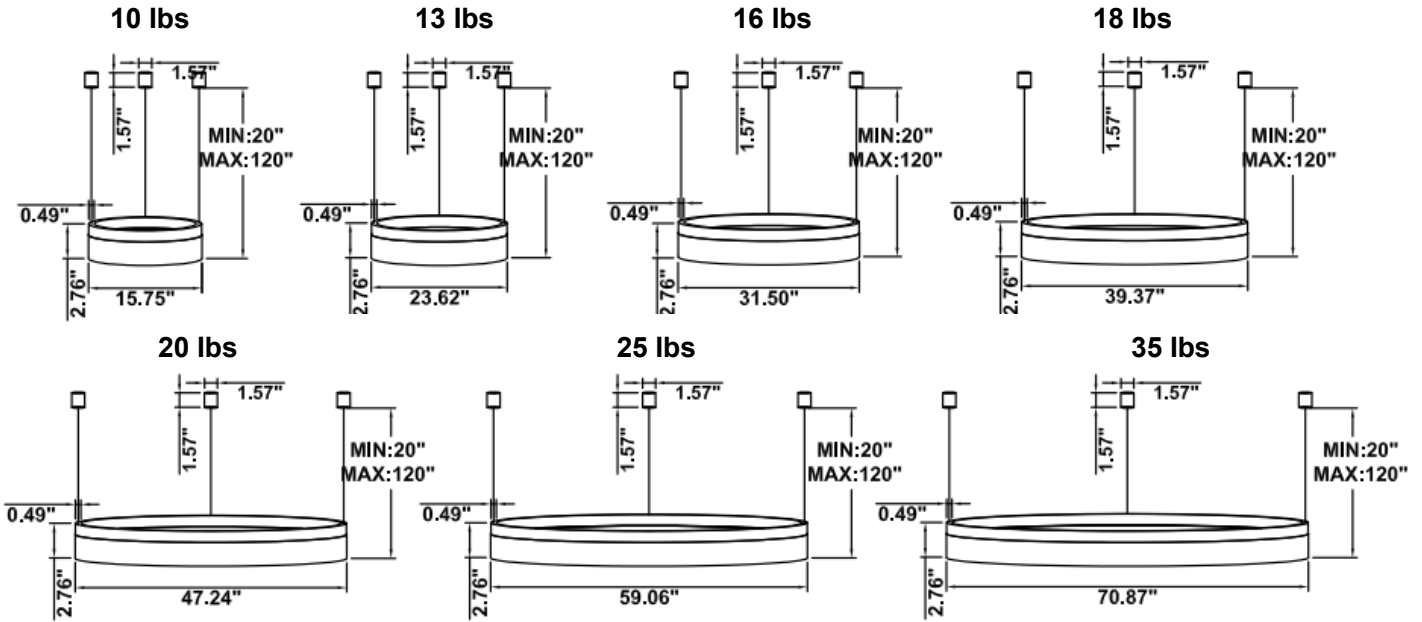

**CIP-WH-D01A Canopy mount with direct lighting.**

**CIP-WH-D01B Canopy mount with accent ring, direct lighting.**

**CIP-WH-D01C**

Remote driver with direct lighting.

**CIP-WH-D01D**

Canopy mount with cable splitter, direct lighting.

**CIP-WH-D01E Remote driver with cable splitter, direct lighting.**

**CIP-WH-D01F Surface mount with direct lighting.**

### 15.75" 20W @ 4000K

Note: The Curves indicate the illuminated area and the average illumination when the luminaire is at different distance.

### 23.62" 30W @ 4000K

Note: The Curves indicate the illuminated area and the average illumination when the luminaire is at different distance.