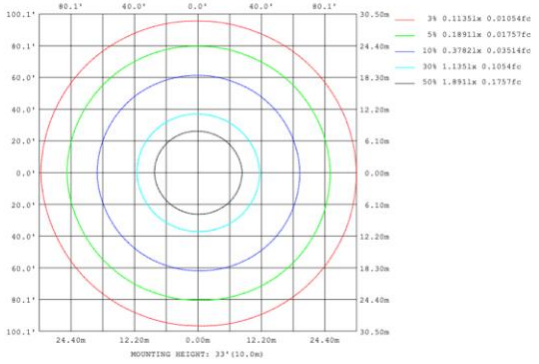

39.37" 50W @ 4000K