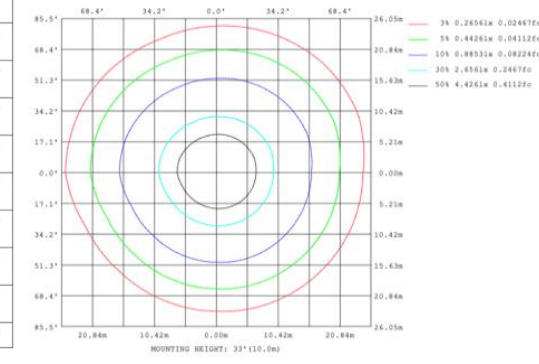

47.24" 60W @ 4000K