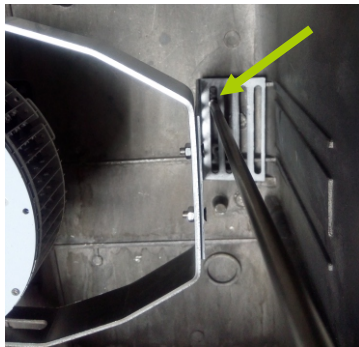

100-277VAC Input

ACL (Brown)
ACN (Blue)
Green/Yellow It's For Ground Electrode

Driver

V+(Red)
V-(Black)
Dim+(Blue)
Dim-(White)

L-SHAPED BRACKET

L-shaped bracket

Installation

1. Adjust the bracket angle to your own needs, fixed bracket tightly. Then follow your own need to select the appropriate holes in the L-shaped bracket, the L-shaped bracket fixed on the bracket with two screws.

2. Follow your own need to select the appropriate holes in the L-shaped bracket, the L-shaped bracket fixed inside the lamp housing with two screws.

3. Make sure that the lamp firmly fixed and completed.