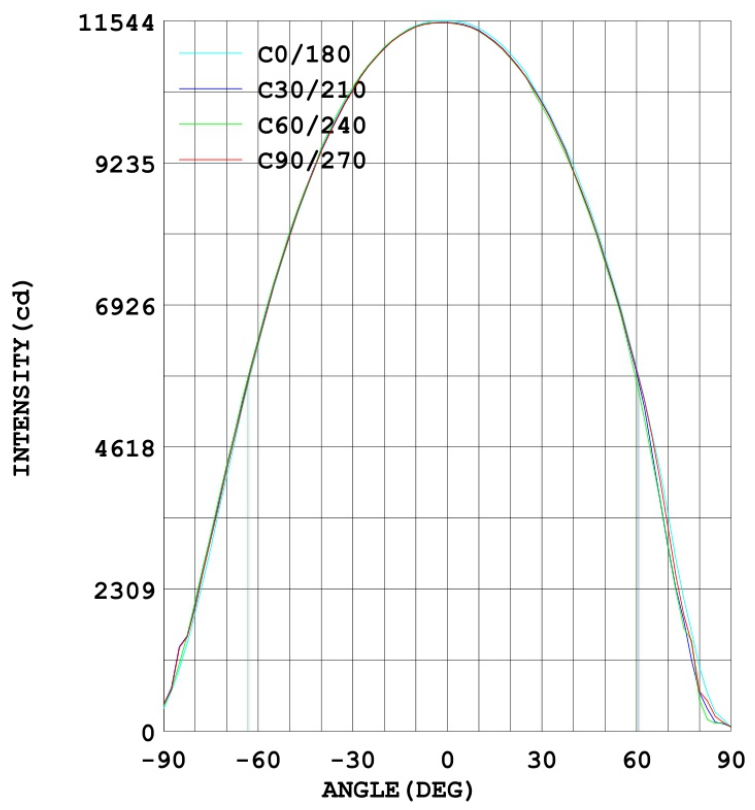

LUMINOUS INTENSITY DISTRIBUTION