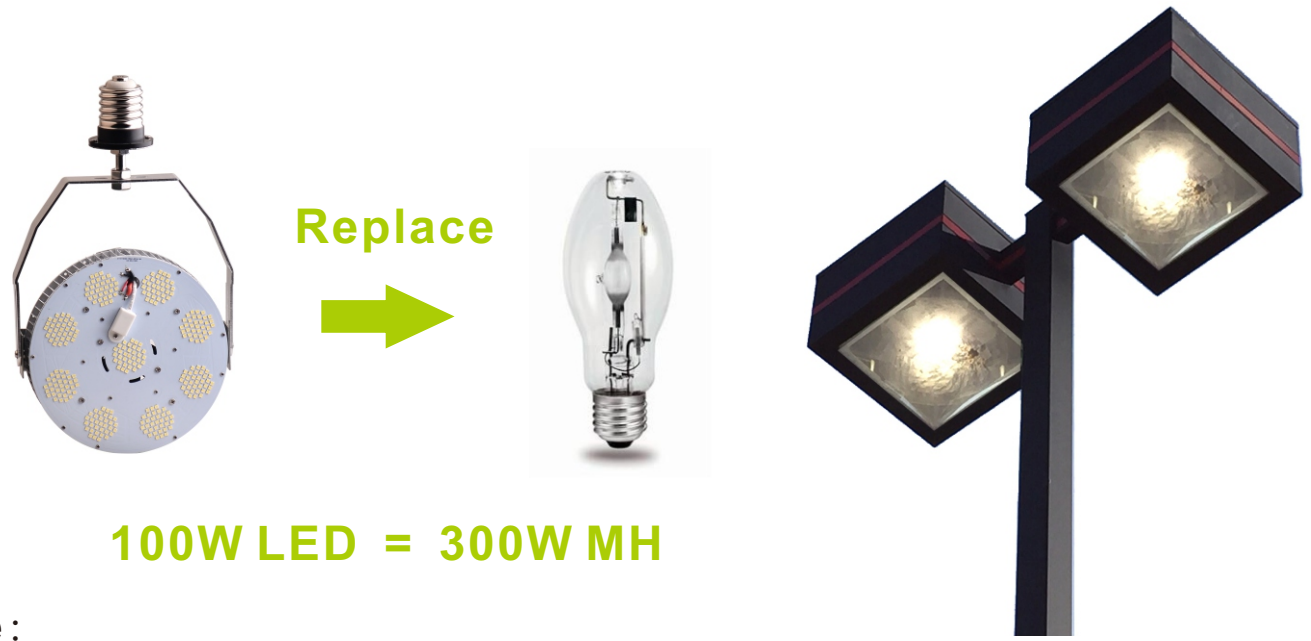

SDD-XXXD1

Features

1. Beam angle:120 degrees.
2. Aluminum fins heat sinks and active air exchanging cooling system in order to speed up heat dissipation.
3. It's major to replace the CFL/MH/HID/HPS.
4. Green, energy saving, long and reliable life of 50,000 hours.
5. No RF interference, No IR/UV radiation ,no mercury pollution.
6. Wide colour availability in degrees Kelvin(K),2700-6700K.
7. Streamline exterior design, beautiful appearance.
8. Environment friendly ,energy saving (70~80%).
9. Special circuit design, each LED work separately, avoiding the single broken LED influence problem.
- 10.New temperature protection module.

SPECIFICATIONS

Power	60W	80W	100W	120W	150W	240W	300W
Model	SDD-60WD1	SDD-80WD1	SDD-100WD1	SDD-120WD1	SDD-150WD1	SDD-240WD1	SDD-300WD1
Luminous Flux	7800lm	10400lm	13000lm	15600lm	19500lm	31200lm	39000lm
Replacement	HPS 200W	HPS 250W	HPS 300W	HPS 400W	HPS 600W	HPS 700W	HPS 1000W
DLC certification (only -E39)	Y	Pending	Y	Pending	Y	Y	Y
	SDD-150WD1-HV & SDD-300WD1-HV						
Light Source	SMD LED						
Luminous Efficacy	>130lm/w						
Operation Temp.	-40 to +45°C						
CCT	2700K SW / 3000K WW / 4100K NW / 5000K DW / 5700K CW						
CRI	80+						
Life Span	50,000 hours at 25°C						
Voltage	(SDD-XXX)100-277VAC/50-60HZ			(SDD-XXX-HV)200-480VAC			
Driver	UL listed dimmable power supply						
Dimming	3 in 1 Dimming Driver(1-10VDC,10V PWM signal ,resistance)						
Beam Angle	120°						
Lamp Base	E26/E27/E39/E40						
Bracket Optional	Option: L-shaped bracket						
PF	>0.95						
Warranty	5Years						

DIMENSIONAL DRAWING

LUMINOUS INTENSITY DISTRIBUTION

PROJECTS

By using our 100W E40 retrofit kit to replace 300W Metal Halide bulb for outdoor parking lot shoebox fixtures, the customer is now able to save a lot per month from his electric bill.