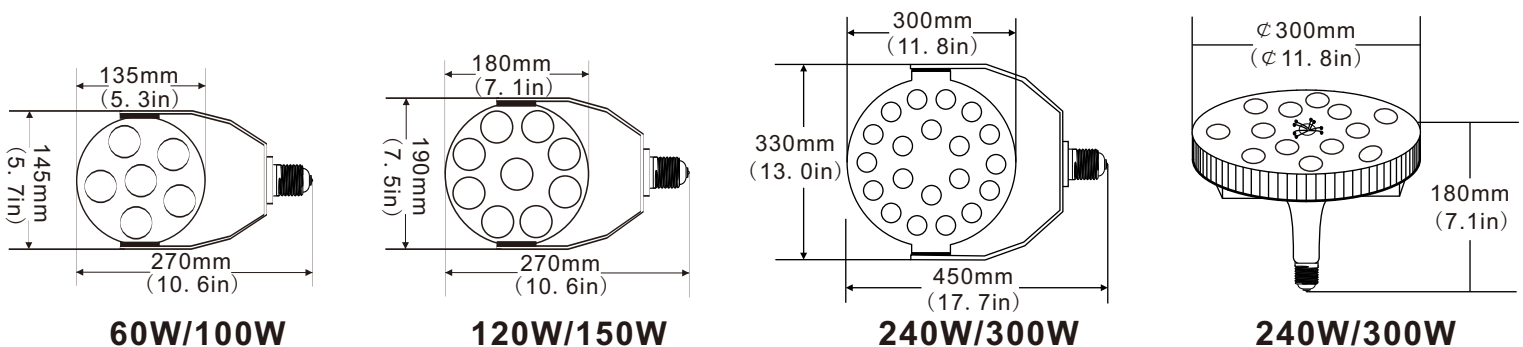

SPECIFICATIONS

Power	60W	80W	100W	120W	150W	240W	300W
Model	SDD-60WD1	SDD-80WD1	SDD-100WD1	SDD-120WD1	SDD-150WD1	SDD-240WD1	SDD-300WD1
Luminous Flux	7800lm	10400lm	13000lm	15600lm	19500lm	31200lm	39000lm
Replacement	HPS 200W	HPS 250W	HPS 300W	HPS 400W	HPS 600W	HPS 700W	HPS 1000W
DLC certification (only -E39)	Y	Pending	Y	Pending	Y	Y	Y
	SDD-150WD1-HV & SDD-300WD1-HV						
Light Source	SMD LED						
Luminous Efficacy	>130lm/w						
Operation Temp.	-40 to +45°C						
CCT	2700K SW / 3000K WW / 4100K NW / 5000K DW / 5700K CW						
CRI	80+						
Life Span	50,000 hours at 25°C						
Voltage	(SDD-XXX)100-277VAC/50-60HZ			(SDD-XXX-HV)200-480VAC			
Driver	UL listed dimmable power supply						
Dimming	3 in 1 Dimming Driver(1-10VDC,10V PWM signal ,resistance)						
Beam Angle	120°						
Lamp Base	E26/E27/E39/E40						
Bracket Optional	Option: L-shaped bracket						
PF	>0.95						
Warranty	5Years						

DIMENSIONAL DRAWING