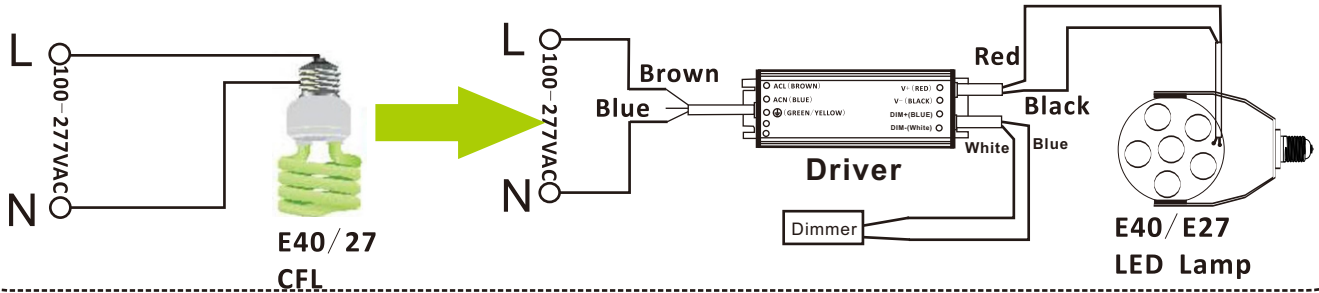

DIMENSIONAL DRAWING

LUMINOUS INTENSITY DISTRIBUTION

PROJECTS

By using our 100W E40 retrofit kit to replace 300W Metal Halide bulb for outdoor parking lot shoebox fixtures, the customer is now able to save a lot per month from his electric bill.

100W LED = 300W MH

Note:

- Don't take the LED lamp apart.
- The LED lamp must work under the right voltage according to the specification.
- Must remove the Ballast,Capacitor,Ignitor before installing our LED Light.

INSTALLATION

Normally. The traditional lamp has the ballast or capacitor or ignitor, like HPS, MH.

Replace E40/ E27 CFL

Replace HPS/MH

1. Remove the Ballast, Capacitor, Ignitor
2. Only need to put the L (live wire), N (null line) connected to the external power supply