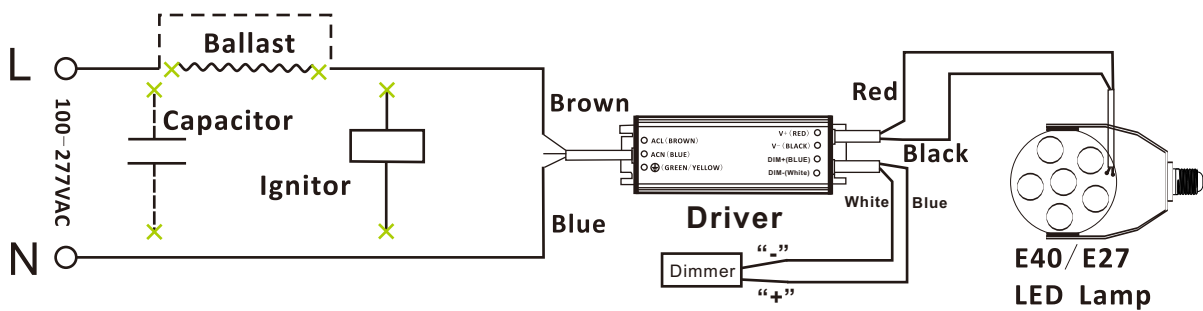

100W LED = 300W MH

Note:

- Don't take the LED lamp apart.
- The LED lamp must work under the right voltage according to the specification.
- Must remove the Ballast,Capacitor,Ignitor before installing our LED Light.

INSTALLATION

Normally. The traditional lamp has the ballast or capacitor or ignitor, like HPS, MH.

Replace E40/ E27 CFL

Replace HPS/MH

1. Remove the Ballast, Capacitor, Ignitor
2. Only need to put the L (live wire), N (null line) connected to the external power supply