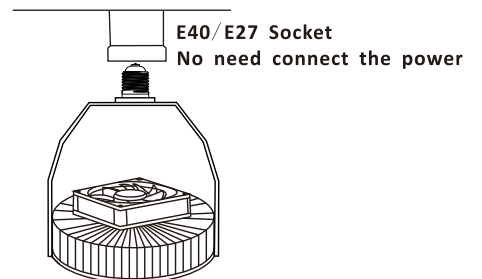

Please notice the Lamp you received have to connect the External Driver (like above) before you turn on the Power (Electricity)!! Otherwise the lamp will Buming-out if you don't connect the External Power Supply!!

100-277VAC Input

ACL (Brown)
ACN (Blue)
Green/Yellow It's For Ground Electrode

Driver

V+(Red)
V-(Black)
Dim+(Blue)
Dim-(White)

L-SHAPED BRACKET

L-shaped bracket

Installation

1. Adjust the bracket angle to your own needs, fixed bracket tightly. Then follow your own need to select the appropriate holes in the L-shaped bracket, the L-shaped bracket fixed on the bracket with two screws.