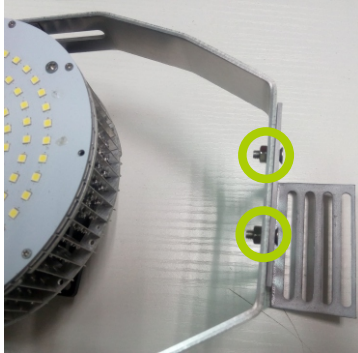

DIMENSIONAL DRAWING

LUMINOUS INTENSITY DISTRIBUTION

PROJECTS

By using our 100W E40 retrofit kit to replace 300W Metal Halide bulb for outdoor parking lot shoebox fixtures, the customer is now able to save a lot per month from his electric bill.

INSTALLATION

Normally. The traditional lamp has the ballast or capacitor or ignitor, like HPS, MH.

Replace E40/ E27 CFL

Replace HPS/MH

1. Remove the Ballast, Capacitor, Ignitor
2. Only need to put the L (live wire), N (null line) connected to the external power supply

100-277VAC Input

ACL (Brown)
ACN (Blue)
Green/Yellow It's For Ground Electrode

Driver

V+(Red)
V-(Black)
Dim+(Blue)
Dim-(White)

L-SHAPED BRACKET

L-shaped bracket

Installation

1. Adjust the bracket angle to your own needs, fixed bracket tightly. Then follow your own need to select the appropriate holes in the L-shaped bracket, the L-shaped bracket fixed on the bracket with two screws.

2. Follow your own need to select the appropriate holes in the L-shaped bracket, the L-shaped bracket fixed inside the lamp housing with two screws.

3. Make sure that the lamp firmly fixed and completed.