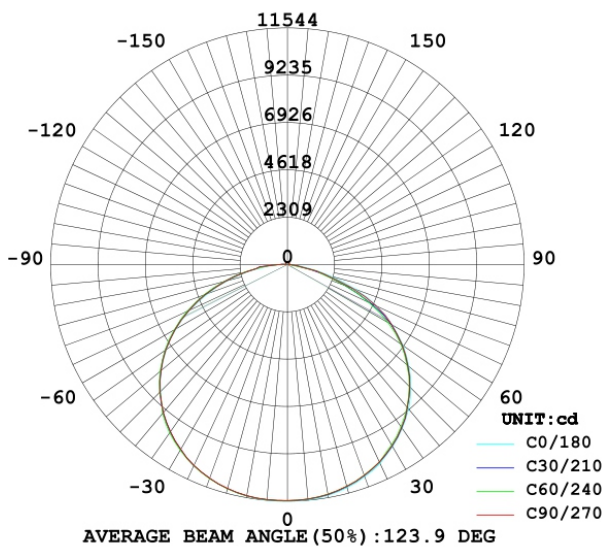

LUMINOUS INTENSITY DISTRIBUTION