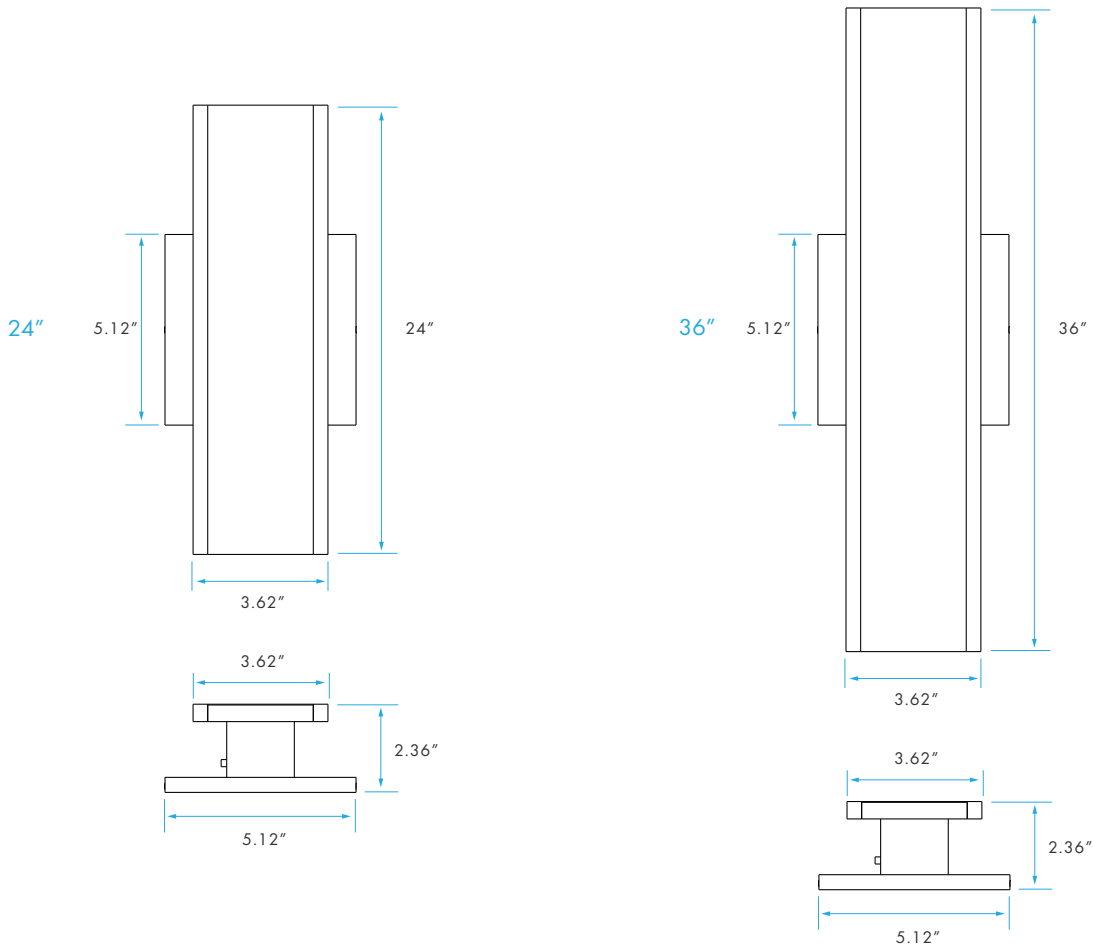

Blake Series

24", 36", 48", 72" Indirect Outdoor Wall Sconce
5 CCT Selectable

CRI
90

COLOR SELECTABLE
2700K 3000K 3500K 4000K 5000K

BEAM SPREAD
120°

INDIRECT

120-277V

WET LOCATION RATED
IP-65

PHOTOMETRIC

MODEL	DESCRIPTION	COLOR (CCT)	TEMP	LUMEN	FLOOD	CRI	ETL
BLAKE20	LEDIWS24/25W/5CCT/D/BK	2700K/3000K/3500K/4000K/5000K	CCT SELECT	2000	120°	90	YES
BLAKE25	LEDIWS36/30W/5CCT/D/BK	2700K/3000K/3500K/4000K/5000K	CCT SELECT	2400	120°	90	YES
BLAKE27	LEDIWS48/40W/5CCT/D/BK	2700K/3000K/3500K/4000K/5000K	CCT SELECT	2800	120°	90	YES
BLAKE29	LEDIWS72/60W/5CCT/D/BK	2700K/3000K/3500K/4000K/5000K	CCT SELECT	4200	120°	90	YES

DIMENSIONS

DIMENSIONS