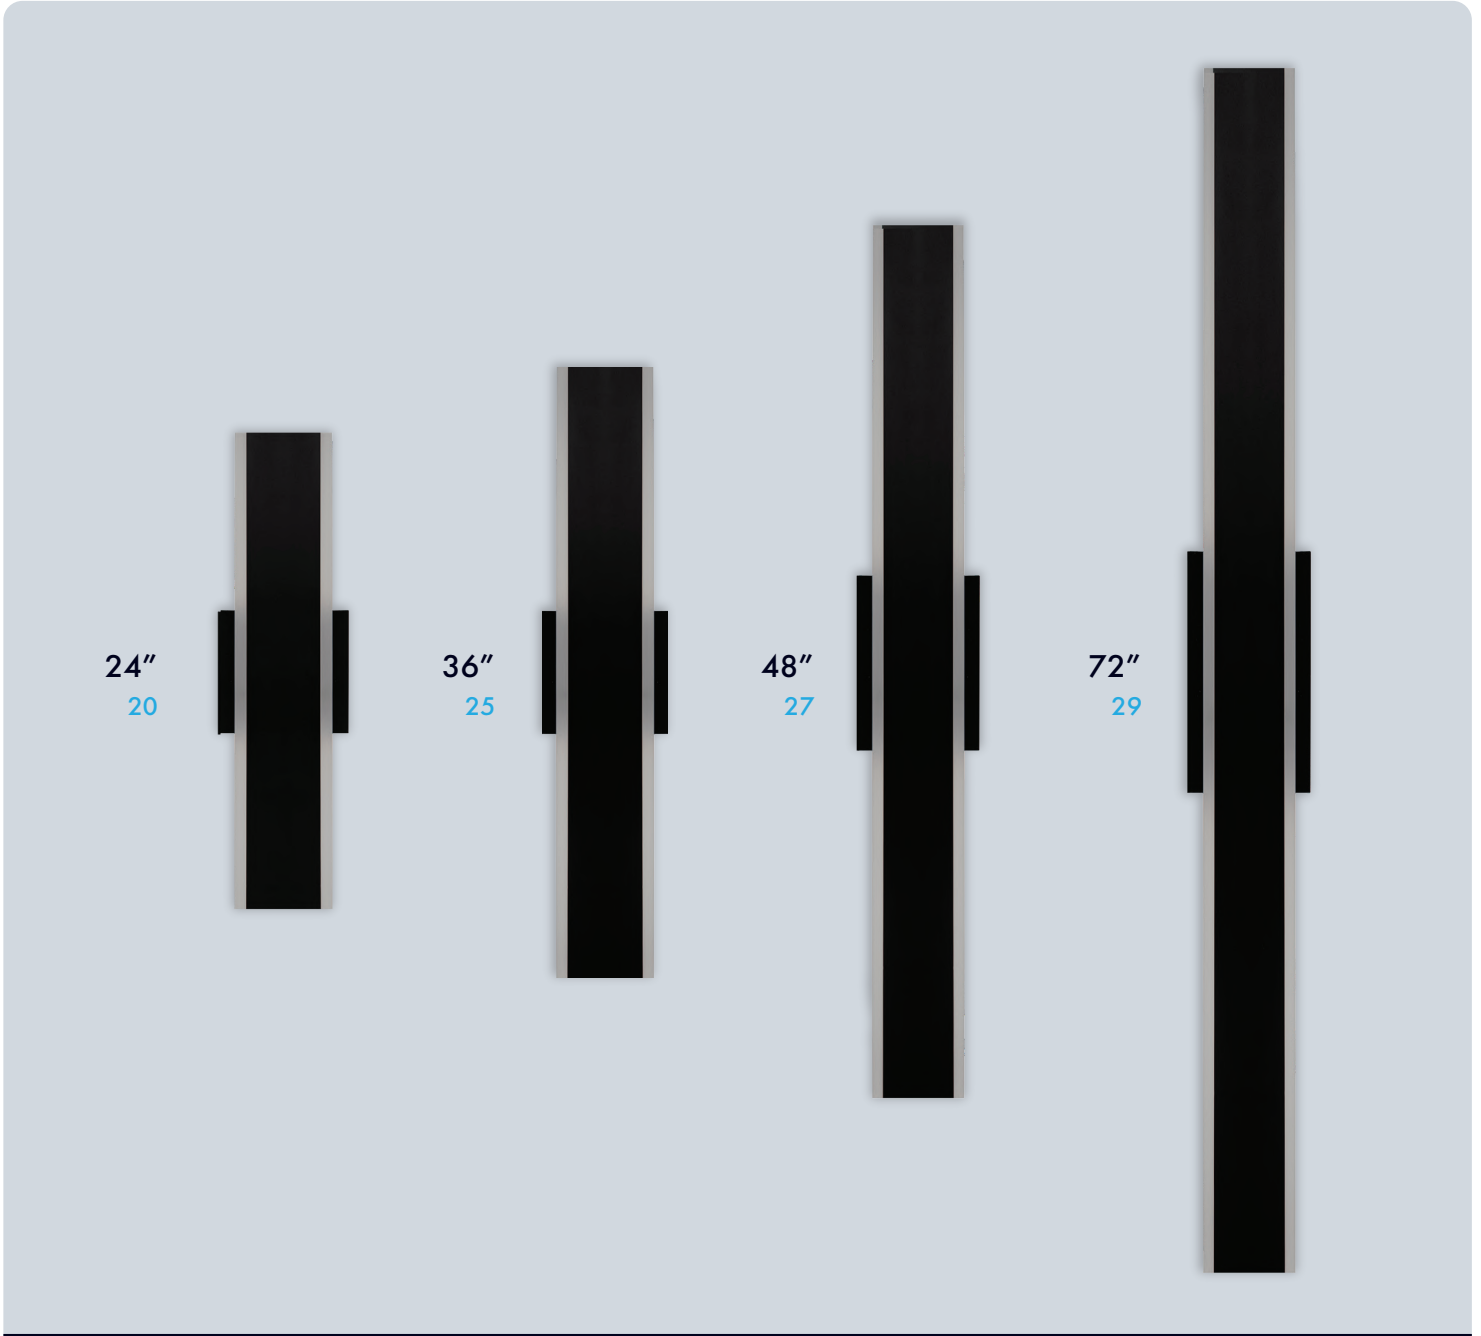

Blake Series

24", 36", 48", 72" Indirect Outdoor Wall Sconce
5 CCT Selectable

CRI
90

COLOR SELECTABLE
2700K 3000K 3500K 4000K 5000K

BEAM SPREAD
120°

INDIRECT

120-277V

WET LOCATION RATED
IP-65

5 YEAR WARRANTY

ELECTRICAL

	MODEL	DESCRIPTION	POWER	INPUT VOLTS	EFFICACY	DIMMABLE	LIFETIME	COST/YR
24"	BLAKE20	LEDIWS24/25W/5CCT/D/BK	25	120-277V	90	TRIAC	50,000	\$ 3.01
36"	BLAKE25	LEDIWS36/30W/5CCT/D/BK	30	120-277V	90	TRIAC	50,000	\$ 3.61
48"	BLAKE27	LEDIWS48/40W/5CCT/D/BK	40	120-277V	70	TRIAC	50,000	\$ 4.81
72"	BLAKE29	LEDIWS72/60W/5CCT/D/BK	60	120-277V	70	TRIAC	50,000	\$ 7.22

PHOTOMETRIC

MODEL	DESCRIPTION	COLOR (CCT)	TEMP	LUMEN	FLOOD	CRI	ETL
BLAKE20	LEDIWS24/25W/5CCT/D/BK	2700K/3000K/3500K/4000K/5000K	CCT SELECT	2000	120°	90	YES
BLAKE25	LEDIWS36/30W/5CCT/D/BK	2700K/3000K/3500K/4000K/5000K	CCT SELECT	2400	120°	90	YES
BLAKE27	LEDIWS48/40W/5CCT/D/BK	2700K/3000K/3500K/4000K/5000K	CCT SELECT	2800	120°	90	YES
BLAKE29	LEDIWS72/60W/5CCT/D/BK	2700K/3000K/3500K/4000K/5000K	CCT SELECT	4200	120°	90	YES

DIMENSIONS

DIMENSIONS