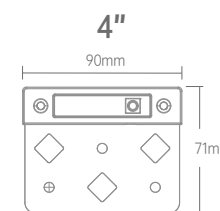

ST0403-UDN-XX
ST0403-5CCT