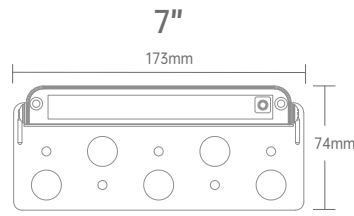

SPECIFICATION

Model	Voltage	Wattage	Lumens	CCT	CRI	Beam Angle	Dimension
CIP-ST0403-UDN-XX	AC/DC12-24V	1.5W	135LM	3000K/5000K	80+	110°	90X71X17MM
CIP-ST0703-UDN-XX	AC/DC12-24V	3W	270LM	3000K/5000K	80+	110°	162X71X17MM
CIP-ST1203-UDN-XX	AC/DC12-24V	5W	450LM	3000K/5000K	80+	110°	290X71X17MM
CIP-ST0403-5CCT	AC/DC12-24V	1.5W	120LM	5CCT Tunable	80+	110°	90X71X17MM
CIP-ST0703-5CCT	AC/DC12-24V	3W	270LM	5CCT Tunable	80+	110°	162X71X17MM
CIP-ST1203-5CCT	AC/DC12-24V	5W	450LM	5CCT Tunable	80+	110°	290X71X17MM

ST04-RGBCW
ST04-5CCT

ST07-RGBCW
ST07-5CCT

ST12-RGBCW
ST12-5CCT

SPECIFICATION

Model	Voltage	Wattage	Lumens	CCT	CRI	Beam Angle	Dimension
CIP-ST04-RGBCW	AC/DC12-24V	2W	80LM	RGB+C+W	80+	95°	101X74X23MM
CIP-ST07-RGBCW	AC/DC12-24V	3W	100LM	RGB+C+W	80+	95°	173X74X23MM
CIP-ST12-RGBCW	AC/DC12-24V	5W	160LM	RGB+C+W	80+	95°	300X74X25MM
CIP-ST04-5CCT	AC/DC12-24V	2W	160LM	5CCT Tunable	80+	95°	101X74X23MM
CIP-ST07-5CCT	AC/DC12-24V	4.5W	360LM	5CCT Tunable	80+	95°	173X74X23MM
CIP-ST12-5CCT	AC/DC12-24V	7W	560LM	5CCT Tunable	80+	95°	300X74X23MM

ST07-24G

SPECIFICATION

Model	Voltage	Wattage	Lumens	CCT	CRI	Beam Angle	Dimension
CIP-ST07-24G	AC/DC12-24V	5W	100LM	RGBCW	80	95°	173X74X23MM
CIP-ST012-24G	AC/DC12-24V	7W	160LM	RGBCW	80	95°	300X74X23MM

ST012-24G