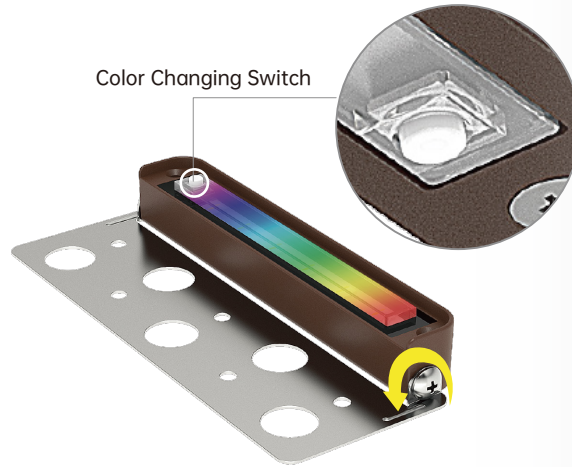

CCT Switch

ST0403-UDN-XX
ST0403-5CCT

ST0703-UDN-XX
ST0703-5CCT

ST1203-UDN-XX
ST1203-5CCT

KEY FEATURES

- * Rated as IP65, protected from contact with harmful dust and is suitable for wet areas.
- * Durable powder coated die-cast aluminum housing.
- * Widely use in barbecue fire pits, landscape steps, retaining walls, decks, flowerbeds, and masonry walls.
- * Single color / 5CCT for option.

SPECIFICATION

Model	Voltage	Wattage	Lumens	CCT	CRI	Beam Angle	Dimension
CIP-ST0403-UDN-XX	AC/DC12-24V	1.5W	135LM	3000K/5000K	80+	110°	90X71X17MM
CIP-ST0703-UDN-XX	AC/DC12-24V	3W	270LM	3000K/5000K	80+	110°	162X71X17MM
CIP-ST1203-UDN-XX	AC/DC12-24V	5W	450LM	3000K/5000K	80+	110°	290X71X17MM
CIP-ST0403-5CCT	AC/DC12-24V	1.5W	120LM	5CCT Tunable	80+	110°	90X71X17MM
CIP-ST0703-5CCT	AC/DC12-24V	3W	270LM	5CCT Tunable	80+	110°	162X71X17MM
CIP-ST1203-5CCT	AC/DC12-24V	5W	450LM	5CCT Tunable	80+	110°	290X71X17MM

KEY FEATURES

- * With energy-saving LED chips, it has more even and comfortable light distribution.
- * Single CCT/5CCT/RGBW version available.
- * Aluminum housing and stainless steel plate protect against corrosion and rust, providing a maintenance free exterior lighting solution.
- * Rotated 180° up and down for more convenient lighting that fits more applications.

KEY FEATURES

- * With energy-saving LED chips, it has more even and comfortable light distribution.
- * Aluminum housing and stainless steel plate protect against corrosion and rust, providing a maintenance free exterior lighting solution.
- * Rotated 180° up and down for more convenient lighting that fits more applications.
- * RF remote control: Brightness, color temperature adjustable, RGB+CCT mode.