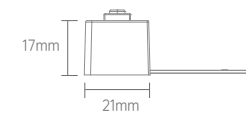

CCT Switch

ST0403-UDN-XX
ST0403-5CCT

ST0703-UDN-XX
ST0703-5CCT

ST1203-UDN-XX
ST1203-5CCT

KEY FEATURES

- * Rated as IP65, protected from contact with harmful dust and is suitable for wet areas.
- * Durable powder coated die-cast aluminum housing.
- * Widely use in barbecue fire pits, landscape steps, retaining walls, decks, flowerbeds, and masonry walls.
- * Single color / 5CCT for option.

SPECIFICATION

Model	Voltage	Wattage	Lumens	CCT	CRI	Beam Angle	Dimension
CIP-ST0403-UDN-XX	AC/DC12-24V	1.5W	135LM	3000K/5000K	80+	110°	90X71X17MM
CIP-ST0703-UDN-XX	AC/DC12-24V	3W	270LM	3000K/5000K	80+	110°	162X71X17MM
CIP-ST1203-UDN-XX	AC/DC12-24V	5W	450LM	3000K/5000K	80+	110°	290X71X17MM
CIP-ST0403-5CCT	AC/DC12-24V	1.5W	120LM	5CCT Tunable	80+	110°	90X71X17MM
CIP-ST0703-5CCT	AC/DC12-24V	3W	270LM	5CCT Tunable	80+	110°	162X71X17MM
CIP-ST1203-5CCT	AC/DC12-24V	5W	450LM	5CCT Tunable	80+	110°	290X71X17MM

ST04-RGBCW
ST04-5CCT

ST07-RGBCW
ST07-5CCT

ST12-RGBCW
ST12-5CCT

SPECIFICATION

Model	Voltage	Wattage	Lumens	CCT	CRI	Beam Angle	Dimension
CIP-ST04-RGBCW	AC/DC12-24V	2W	80LM	RGB+C+W	80+	95°	101X74X23MM
CIP-ST07-RGBCW	AC/DC12-24V	3W	100LM	RGB+C+W	80+	95°	173X74X23MM
CIP-ST12-RGBCW	AC/DC12-24V	5W	160LM	RGB+C+W	80+	95°	300X74X25MM
CIP-ST04-5CCT	AC/DC12-24V	2W	160LM	5CCT Tunable	80+	95°	101X74X23MM
CIP-ST07-5CCT	AC/DC12-24V	4.5W	360LM	5CCT Tunable	80+	95°	173X74X23MM
CIP-ST12-5CCT	AC/DC12-24V	7W	560LM	5CCT Tunable	80+	95°	300X74X23MM

ST07-24G

SPECIFICATION

Model	Voltage	Wattage	Lumens	CCT	CRI	Beam Angle	Dimension
CIP-ST07-24G	AC/DC12-24V	5W	100LM	RGBCW	80	95°	173X74X23MM
CIP-ST012-24G	AC/DC12-24V	7W	160LM	RGBCW	80	95°	300X74X23MM

ST012-24G