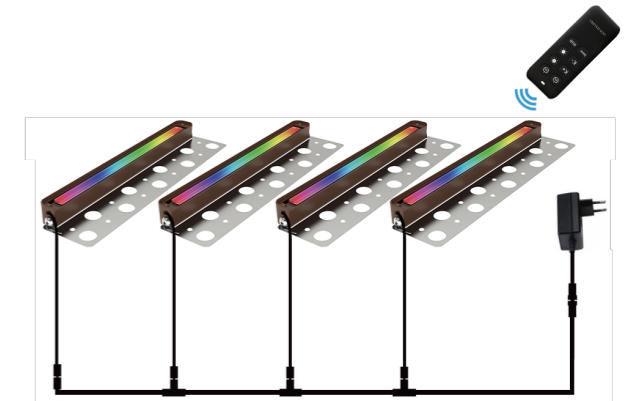

SPECIFICATION

Model	Voltage	Wattage	Lumens	CCT	CRI	Beam Angle	Dimension
CIP-ST07-24G	AC/DC12-24V	5W	100LM	RGBCW	80	95°	173X74X23MM
CIP-ST012-24G	AC/DC12-24V	7W	160LM	RGBCW	80	95°	300X74X23MM

ST012-24G