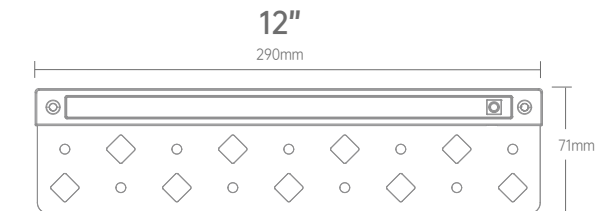

CCT Switch

ST0403-UDN-XX
ST0403-5CCT

ST0703-UDN-XX
ST0703-5CCT

ST1203-UDN-XX
ST1203-5CCT

KEY FEATURES

- * Rated as IP65, protected from contact with harmful dust and is suitable for wet areas.
- * Durable powder coated die-cast aluminum housing.
- * Widely use in barbecue fire pits, landscape steps, retaining walls, decks, flowerbeds, and masonry walls.
- * Single color / 5CCT for option.

SPECIFICATION

Model	Voltage	Wattage	Lumens	CCT	CRI	Beam Angle	Dimension
CIP-ST0403-UDN-XX	AC/DC12-24V	1.5W	135LM	3000K/5000K	80+	110°	90X71X17MM
CIP-ST0703-UDN-XX	AC/DC12-24V	3W	270LM	3000K/5000K	80+	110°	162X71X17MM
CIP-ST1203-UDN-XX	AC/DC12-24V	5W	450LM	3000K/5000K	80+	110°	290X71X17MM
CIP-ST0403-5CCT	AC/DC12-24V	1.5W	120LM	5CCT Tunable	80+	110°	90X71X17MM
CIP-ST0703-5CCT	AC/DC12-24V	3W	270LM	5CCT Tunable	80+	110°	162X71X17MM
CIP-ST1203-5CCT	AC/DC12-24V	5W	450LM	5CCT Tunable	80+	110°	290X71X17MM

ST04-RGBCW
ST04-5CCT

ST07-RGBCW
ST07-5CCT

ST12-RGBCW
ST12-5CCT

SPECIFICATION

Model	Voltage	Wattage	Lumens	CCT	CRI	Beam Angle	Dimension
CIP-ST04-RGBCW	AC/DC12-24V	2W	80LM	RGB+C+W	80+	95°	101X74X23MM
CIP-ST07-RGBCW	AC/DC12-24V	3W	100LM	RGB+C+W	80+	95°	173X74X23MM
CIP-ST12-RGBCW	AC/DC12-24V	5W	160LM	RGB+C+W	80+	95°	300X74X25MM
CIP-ST04-5CCT	AC/DC12-24V	2W	160LM	5CCT Tunable	80+	95°	101X74X23MM
CIP-ST07-5CCT	AC/DC12-24V	4.5W	360LM	5CCT Tunable	80+	95°	173X74X23MM
CIP-ST12-5CCT	AC/DC12-24V	7W	560LM	5CCT Tunable	80+	95°	300X74X23MM

ST07-24G

SPECIFICATION

Model	Voltage	Wattage	Lumens	CCT	CRI	Beam Angle	Dimension
CIP-ST07-24G	AC/DC12-24V	5W	100LM	RGBCW	80	95°	173X74X23MM
CIP-ST012-24G	AC/DC12-24V	7W	160LM	RGBCW	80	95°	300X74X23MM

ST012-24G