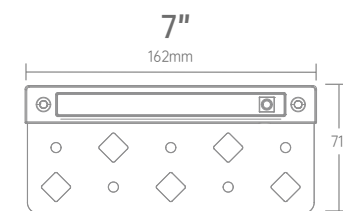

CCT Switch

ST0403-UDN-XX
ST0403-5CCT

ST0703-UDN-XX
ST0703-5CCT

ST1203-UDN-XX
ST1203-5CCT

KEY FEATURES

- * Rated as IP65, protected from contact with harmful dust and is suitable for wet areas.
- * Durable powder coated die-cast aluminum housing.
- * Widely use in barbecue fire pits, landscape steps, retaining walls, decks, flowerbeds, and masonry walls.
- * Single color / 5CCT for option.

SPECIFICATION

Model	Voltage	Wattage	Lumens	CCT	CRI	Beam Angle	Dimension
CIP-ST0403-UDN-XX	AC/DC12-24V	1.5W	135LM	3000K/5000K	80+	110°	90X71X17MM
CIP-ST0703-UDN-XX	AC/DC12-24V	3W	270LM	3000K/5000K	80+	110°	162X71X17MM
CIP-ST1203-UDN-XX	AC/DC12-24V	5W	450LM	3000K/5000K	80+	110°	290X71X17MM
CIP-ST0403-5CCT	AC/DC12-24V	1.5W	120LM	5CCT Tunable	80+	110°	90X71X17MM
CIP-ST0703-5CCT	AC/DC12-24V	3W	270LM	5CCT Tunable	80+	110°	162X71X17MM
CIP-ST1203-5CCT	AC/DC12-24V	5W	450LM	5CCT Tunable	80+	110°	290X71X17MM

ST04-RGBCW
ST04-5CCT

ST07-RGBCW
ST07-5CCT

ST12-RGBCW
ST12-5CCT

SPECIFICATION

Model	Voltage	Wattage	Lumens	CCT	CRI	Beam Angle	Dimension
CIP-ST04-RGBCW	AC/DC12-24V	2W	80LM	RGB+C+W	80+	95°	101X74X23MM
CIP-ST07-RGBCW	AC/DC12-24V	3W	100LM	RGB+C+W	80+	95°	173X74X23MM
CIP-ST12-RGBCW	AC/DC12-24V	5W	160LM	RGB+C+W	80+	95°	300X74X25MM
CIP-ST04-5CCT	AC/DC12-24V	2W	160LM	5CCT Tunable	80+	95°	101X74X23MM
CIP-ST07-5CCT	AC/DC12-24V	4.5W	360LM	5CCT Tunable	80+	95°	173X74X23MM
CIP-ST12-5CCT	AC/DC12-24V	7W	560LM	5CCT Tunable	80+	95°	300X74X23MM

ST07-24G

SPECIFICATION

Model	Voltage	Wattage	Lumens	CCT	CRI	Beam Angle	Dimension
CIP-ST07-24G	AC/DC12-24V	5W	100LM	RGBCW	80	95°	173X74X23MM
CIP-ST012-24G	AC/DC12-24V	7W	160LM	RGBCW	80	95°	300X74X23MM

ST012-24G