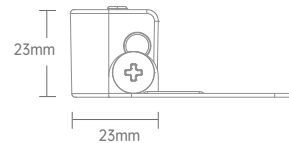

CCT Switch

ST0403-UDN-XX
ST0403-5CCT

ST0703-UDN-XX
ST0703-5CCT

ST1203-UDN-XX
ST1203-5CCT

KEY FEATURES

- * Rated as IP65, protected from contact with harmful dust and is suitable for wet areas.
- * Durable powder coated die-cast aluminum housing.
- * Widely use in barbecue fire pits, landscape steps, retaining walls, decks, flowerbeds, and masonry walls.
- * Single color / 5CCT for option.

SPECIFICATION

Model	Voltage	Wattage	Lumens	CCT	CRI	Beam Angle	Dimension
CIP-ST0403-UDN-XX	AC/DC12-24V	1.5W	135LM	3000K/5000K	80+	110°	90X71X17MM
CIP-ST0703-UDN-XX	AC/DC12-24V	3W	270LM	3000K/5000K	80+	110°	162X71X17MM
CIP-ST1203-UDN-XX	AC/DC12-24V	5W	450LM	3000K/5000K	80+	110°	290X71X17MM
CIP-ST0403-5CCT	AC/DC12-24V	1.5W	120LM	5CCT Tunable	80+	110°	90X71X17MM
CIP-ST0703-5CCT	AC/DC12-24V	3W	270LM	5CCT Tunable	80+	110°	162X71X17MM
CIP-ST1203-5CCT	AC/DC12-24V	5W	450LM	5CCT Tunable	80+	110°	290X71X17MM

ST04-RGBCW
ST04-5CCT

ST07-RGBCW
ST07-5CCT

ST12-RGBCW
ST12-5CCT

SPECIFICATION

Model	Voltage	Wattage	Lumens	CCT	CRI	Beam Angle	Dimension
CIP-ST04-RGBCW	AC/DC12-24V	2W	80LM	RGB+C+W	80+	95°	101X74X23MM
CIP-ST07-RGBCW	AC/DC12-24V	3W	100LM	RGB+C+W	80+	95°	173X74X23MM
CIP-ST12-RGBCW	AC/DC12-24V	5W	160LM	RGB+C+W	80+	95°	300X74X25MM
CIP-ST04-5CCT	AC/DC12-24V	2W	160LM	5CCT Tunable	80+	95°	101X74X23MM
CIP-ST07-5CCT	AC/DC12-24V	4.5W	360LM	5CCT Tunable	80+	95°	173X74X23MM
CIP-ST12-5CCT	AC/DC12-24V	7W	560LM	5CCT Tunable	80+	95°	300X74X23MM

ST07-24G

SPECIFICATION

Model	Voltage	Wattage	Lumens	CCT	CRI	Beam Angle	Dimension
CIP-ST07-24G	AC/DC12-24V	5W	100LM	RGBCW	80	95°	173X74X23MM
CIP-ST012-24G	AC/DC12-24V	7W	160LM	RGBCW	80	95°	300X74X23MM

ST012-24G