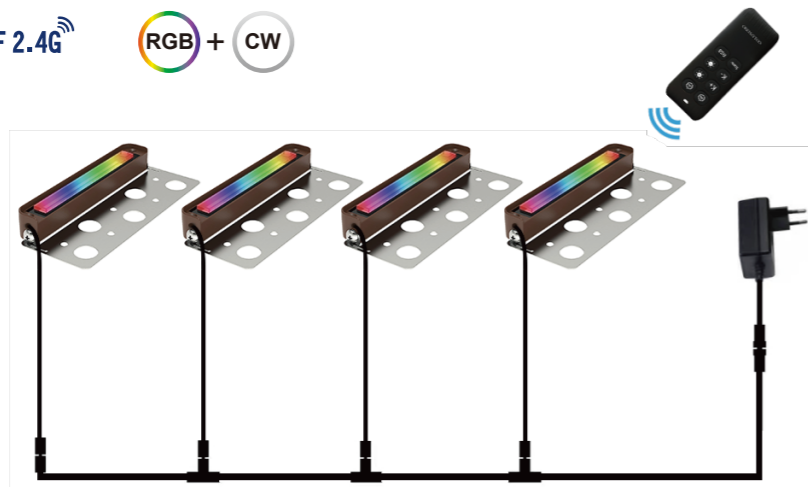

CCT Switch

ST0403-UDN-XX
ST0403-5CCT

ST0703-UDN-XX
ST0703-5CCT

ST1203-UDN-XX
ST1203-5CCT

KEY FEATURES

- * Rated as IP65, protected from contact with harmful dust and is suitable for wet areas.
- * Durable powder coated die-cast aluminum housing.
- * Widely use in barbecue fire pits, landscape steps, retaining walls, decks, flowerbeds, and masonry walls.
- * Single color / 5CCT for option.

KEY FEATURES

- * With energy-saving LED chips, it has more even and comfortable light distribution.
- * Single CCT/5CCT/RGBW version available.
- * Aluminum housing and stainless steel plate protect against corrosion and rust, providing a maintenance free exterior lighting solution.
- * Rotated 180° up and down for more convenient lighting that fits more applications.

ST04-RGBCW
ST04-5CCT

ST07-RGBCW
ST07-5CCT

ST12-RGBCW
ST12-5CCT

SPECIFICATION

Model	Voltage	Wattage	Lumens	CCT	CRI	Beam Angle	Dimension
CIP-ST04-RGBCW	AC/DC12-24V	2W	80LM	RGB+C+W	80+	95°	101X74X23MM
CIP-ST07-RGBCW	AC/DC12-24V	3W	100LM	RGB+C+W	80+	95°	173X74X23MM
CIP-ST12-RGBCW	AC/DC12-24V	5W	160LM	RGB+C+W	80+	95°	300X74X25MM
CIP-ST04-5CCT	AC/DC12-24V	2W	160LM	5CCT Tunable	80+	95°	101X74X23MM
CIP-ST07-5CCT	AC/DC12-24V	4.5W	360LM	5CCT Tunable	80+	95°	173X74X23MM
CIP-ST12-5CCT	AC/DC12-24V	7W	560LM	5CCT Tunable	80+	95°	300X74X23MM

KEY FEATURES

- * With energy-saving LED chips, it has more even and comfortable light distribution.
- * Aluminum housing and stainless steel plate protect against corrosion and rust, providing a maintenance free exterior lighting solution.
- * Rotated 180° up and down for more convenient lighting that fits more applications.
- * RF remote control: Brightness, color temperature adjustable, RGB+CCT mode.