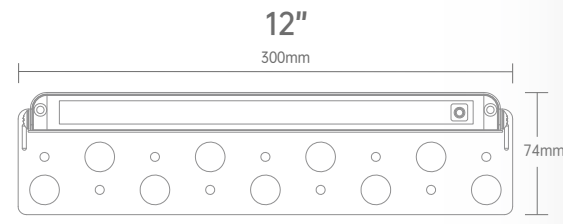

SPECIFICATION

Model	Voltage	Wattage	Lumens	CCT	CRI	Beam Angle	Dimension
CIP-ST0403-UDN-XX	AC/DC12-24V	1.5W	135LM	3000K/5000K	80+	110°	90X71X17MM
CIP-ST0703-UDN-XX	AC/DC12-24V	3W	270LM	3000K/5000K	80+	110°	162X71X17MM
CIP-ST1203-UDN-XX	AC/DC12-24V	5W	450LM	3000K/5000K	80+	110°	290X71X17MM
CIP-ST0403-5CCT	AC/DC12-24V	1.5W	120LM	5CCT Tunable	80+	110°	90X71X17MM
CIP-ST0703-5CCT	AC/DC12-24V	3W	270LM	5CCT Tunable	80+	110°	162X71X17MM
CIP-ST1203-5CCT	AC/DC12-24V	5W	450LM	5CCT Tunable	80+	110°	290X71X17MM

KEY FEATURES

- * With energy-saving LED chips, it has more even and comfortable light distribution.
- * Single CCT/5CCT/RGBW version available.
- * Aluminum housing and stainless steel plate protect against corrosion and rust, providing a maintenance free exterior lighting solution.
- * Rotated 180° up and down for more convenient lighting that fits more applications.

ST04-RGBCW
ST04-5CCT

ST07-RGBCW
ST07-5CCT

ST12-RGBCW
ST12-5CCT

SPECIFICATION

Model	Voltage	Wattage	Lumens	CCT	CRI	Beam Angle	Dimension
CIP-ST04-RGBCW	AC/DC12-24V	2W	80LM	RGB+C+W	80+	95°	101X74X23MM
CIP-ST07-RGBCW	AC/DC12-24V	3W	100LM	RGB+C+W	80+	95°	173X74X23MM
CIP-ST12-RGBCW	AC/DC12-24V	5W	160LM	RGB+C+W	80+	95°	300X74X25MM
CIP-ST04-5CCT	AC/DC12-24V	2W	160LM	5CCT Tunable	80+	95°	101X74X23MM
CIP-ST07-5CCT	AC/DC12-24V	4.5W	360LM	5CCT Tunable	80+	95°	173X74X23MM
CIP-ST12-5CCT	AC/DC12-24V	7W	560LM	5CCT Tunable	80+	95°	300X74X23MM

ST07-24G

SPECIFICATION

Model	Voltage	Wattage	Lumens	CCT	CRI	Beam Angle	Dimension
CIP-ST07-24G	AC/DC12-24V	5W	100LM	RGBCW	80	95°	173X74X23MM
CIP-ST012-24G	AC/DC12-24V	7W	160LM	RGBCW	80	95°	300X74X23MM

ST012-24G