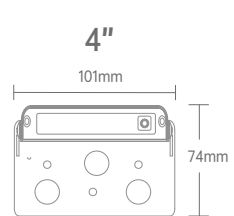

SPECIFICATION

Model	Voltage	Wattage	Lumens	CCT	CRI	Beam Angle	Dimension
CIP-ST0403-UDN-XX	AC/DC12-24V	1.5W	135LM	3000K/5000K	80+	110°	90X71X17MM
CIP-ST0703-UDN-XX	AC/DC12-24V	3W	270LM	3000K/5000K	80+	110°	162X71X17MM
CIP-ST1203-UDN-XX	AC/DC12-24V	5W	450LM	3000K/5000K	80+	110°	290X71X17MM
CIP-ST0403-5CCT	AC/DC12-24V	1.5W	120LM	5CCT Tunable	80+	110°	90X71X17MM
CIP-ST0703-5CCT	AC/DC12-24V	3W	270LM	5CCT Tunable	80+	110°	162X71X17MM
CIP-ST1203-5CCT	AC/DC12-24V	5W	450LM	5CCT Tunable	80+	110°	290X71X17MM

ST04-RGBCW
ST04-5CCT

ST07-RGBCW
ST07-5CCT

ST12-RGBCW
ST12-5CCT

SPECIFICATION

Model	Voltage	Wattage	Lumens	CCT	CRI	Beam Angle	Dimension
CIP-ST04-RGBCW	AC/DC12-24V	2W	80LM	RGB+C+W	80+	95°	101X74X23MM
CIP-ST07-RGBCW	AC/DC12-24V	3W	100LM	RGB+C+W	80+	95°	173X74X23MM
CIP-ST12-RGBCW	AC/DC12-24V	5W	160LM	RGB+C+W	80+	95°	300X74X25MM
CIP-ST04-5CCT	AC/DC12-24V	2W	160LM	5CCT Tunable	80+	95°	101X74X23MM
CIP-ST07-5CCT	AC/DC12-24V	4.5W	360LM	5CCT Tunable	80+	95°	173X74X23MM
CIP-ST12-5CCT	AC/DC12-24V	7W	560LM	5CCT Tunable	80+	95°	300X74X23MM

ST07-24G

SPECIFICATION

Model	Voltage	Wattage	Lumens	CCT	CRI	Beam Angle	Dimension
CIP-ST07-24G	AC/DC12-24V	5W	100LM	RGBCW	80	95°	173X74X23MM
CIP-ST012-24G	AC/DC12-24V	7W	160LM	RGBCW	80	95°	300X74X23MM

ST012-24G