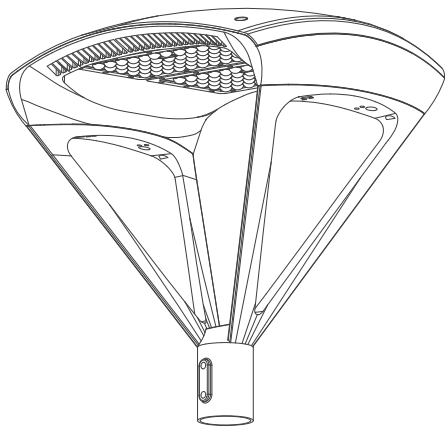

## Spider Post Top Light

35W / 50W / 100W / 150W / 200W / 300W

### Specifications

Part # CIP-TP500-(wattage)-(CCT)-(input)-(Distribution)-(Mounting)-(Finish)-(adapter)

(highlighted we try to keep in US stock)

Wattage	35W	50W	100W	150W	200W	300W
Installation height (Suggested)	10'-15'	15'-20'	25'-30'	30'-35'	35'-40'	40'-45'
LED Chips	SMD 3030, Philips or other LED chip					
Driver Brand	Meanwell / SOSEN, or other LED driver					
Material	Aluminum alloy+PC lens					
Color Temp	3000K / 4000K / 5000K / 6000K					
Lumen	4550LM / 6500LM / 13000LM / 19500LM / 26000LM / 39000LM					
AC Input Voltage	100-277V / 120-347V / 180-480V (Only 300W in AC277-480V)					
Light Distribution	Type V (120°) / Type IV (150°) / Type III (90*140°)					
Mounting Methods	Mount Tenon: 2 3/8" or 3" Round Tenon (Adapters available)					
Thermal Management	Superior thermal management with external Air-Flow fins					
Ambient Temperature	-40°C to +45°C(-40°F to +113°F)					
Total Harmonic Distortion (THD)	< 15%					
Housing	Bronze or Black Finish					
Lifetime	50,000H					
IP Rating	IP65					
Warranty	5 years					

# Features

ADC12 Die casting

Beam angle 150°

## Two Mount for optional

2 3/8" (60mm round pole)

3" (76mm round pole)