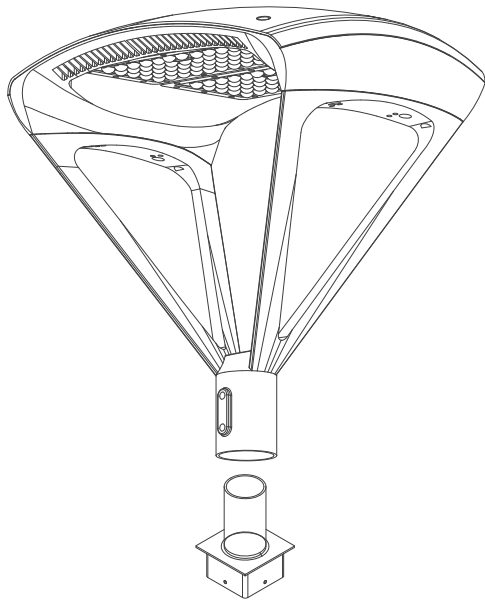

Installation

Square pole