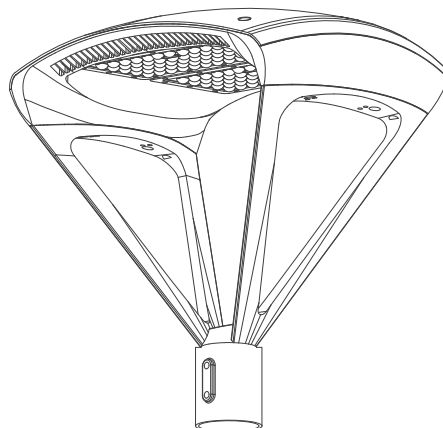

## Spider Post Top Light

35W / 50W / 100W / 150W / 200W / 300W

### Specifications

Part # CIP-TP500-(wattage)-(CCT)-(input)-(Distribution)-(Mounting)-(Finish)-(adapter)

(highlighted we try to keep in US stock)

Wattage	35W	50W	100W	150W	200W	300W
Installation height (Suggested)	10'-15'	15'-20'	25'-30'	30'-35'	35'-40'	40'-45'
LED Chips	SMD 3030, Philips or other LED chip					
Driver Brand	Meanwell / SOSEN, or other LED driver					
Material	Aluminum alloy+PC lens					
Color Temp	3000K / 4000K / 5000K / 6000K					
Lumen	4550LM / 6500LM / 13000LM / 19500LM / 26000LM / 39000LM					
AC Input Voltage	100-277V / 120-347V / 180-480V (Only 300W in AC277-480V)					
Light Distribution	Type V (120°) / Type IV (150°) / Type III (90*140°)					
Mounting Methods	Mount Tenon: 2 3/8" or 3" Round Tenon (Adapters available)					
Thermal Management	Superior thermal management with external Air-Flow fins					
Ambient Temperature	-40°C to +45°C(-40°F to +113°F)					
Total Harmonic Distortion (THD)	< 15%					
Housing	Bronze or Black Finish					
Lifetime	50,000H					
IP Rating	IP65					
Warranty	5 years					

# Features

ADC12 Die casting

Beam angle 150°

## Two Mount for optional

2 3/8" (60mm round pole)

3" (76mm round pole)