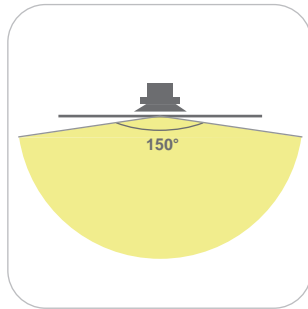

## Spider Post Top Light

35W / 50W / 100W / 150W / 200W / 300W

### Specifications

Part # CIP-TP500-(wattage)-(CCT)-(input)-(Distribution)-(Mounting)-(Finish)-(adapter)

(highlighted we try to keep in US stock)

Wattage	35W	50W	100W	150W	200W	300W
Installation height (Suggested)	10'-15'	15'-20'	25'-30'	30'-35'	35'-40'	40'-45'
LED Chips	SMD 3030, Philips or other LED chip					
Driver Brand	Meanwell / SOSEN, or other LED driver					
Material	Aluminum alloy+PC lens					
Color Temp	3000K / 4000K / 5000K / 6000K					
Lumen	4550LM / 6500LM / 13000LM / 19500LM / 26000LM / 39000LM					
AC Input Voltage	100-277V / 120-347V / 180-480V (Only 300W in AC277-480V)					
Light Distribution	Type V (120°) / Type IV (150°) / Type III (90*140°)					
Mounting Methods	Mount Tenon: 2 3/8" or 3" Round Tenon (Adapters available)					
Thermal Management	Superior thermal management with external Air-Flow fins					
Ambient Temperature	-40°C to +45°C(-40°F to +113°F)					
Total Harmonic Distortion (THD)	< 15%					
Housing	Bronze or Black Finish					
Lifetime	50,000H					
IP Rating	IP65					
Warranty	5 years					

# Features

ADC12 Die casting

Beam angle 150°

## Dimension