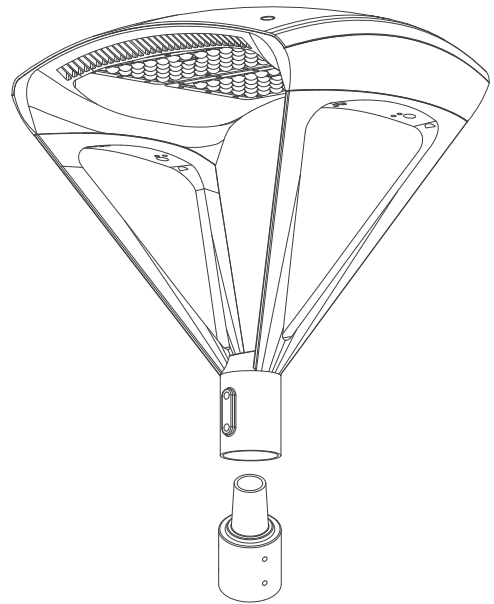

## Spider Post Top Light

35W / 50W / 100W / 150W / 200W / 300W

## Light Distribution

## Dimension

# Installation

Square pole

Round pole