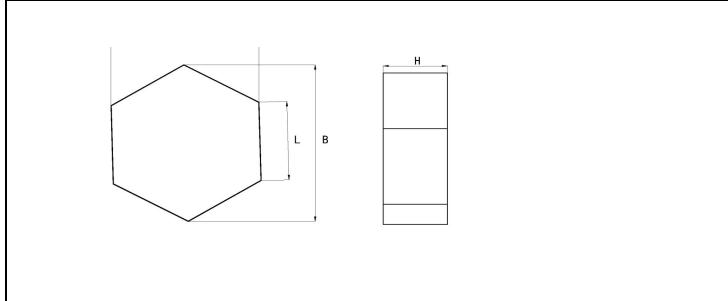

Series	LED HEXAGON DRUM LIGHT SERIES	Model	LL0186SAC
--------	-------------------------------	-------	-----------

**Project:**

**Type:**

**Notes:**

**Overview**

Introducing a luminaire with a classic shape and proportions, the Hexagon for general lighting applications. Available in multiple sizes, mountings, and light distributions to fit the scale, proportions and light output requirements of the project. Combining the elements of color, shape, and sound, HEX acoustic is an extremely versatile lighting tool for a range of projects. Available in 4 sizes, adopt 0.35"(9mm) polyester fiber in a range of color options. With great acoustic performance, has sound absorbing, non-toxic, non-allergenic and non-irritant characteristics.

Type	Suspended - Down
------	------------------

Size	
------	--

Model type	A	B	L	H	Direct Lumen/Watt	Dimension Code
CIP-LL0186S-25W-AC	16.4"(416mm)	18.9"(480mm)	9.45"(240mm)	11.8"(300mm)	2125/25W	L9
CIP-LL0186S-40W-AC	20.5"(520mm)	23.6"(600mm)	11.8"(300mm)	23.6"(600mm)	3400/40W	L12
CIP-LL0186S-90W-AC	30.7"(780mm)	35.4"(900mm)	17.7"(450mm)	35.4"(900mm)	7650/90W	L18
CIP-LL0186S-180W-AC	40.9"(1038mm)	47.2"(1200mm)	23.6"(600mm)	47.2"(1200mm)	15300/180W	L24

Type	Surface Mounted - Down
------	------------------------

Size	
------	--

Model type	A	B	L	H	Direct Lumen/Watt	Dimension Code
CIP-LL0186M-25W-AC	16.4"(416mm)	18.9"(480mm)	9.45"(240mm)	11.8"(300mm)	2125/25W	L9
CIP-LL0186M-40W-AC	20.5"(520mm)	23.6"(600mm)	11.8"(300mm)	23.6"(600mm)	3400/40W	L12
CIP-LL0186M-90W-AC	30.7"(780mm)	35.4"(900mm)	17.7"(450mm)	35.4"(900mm)	7650/90W	L18
CIP-LL0186M-180W-AC	40.9"(1038mm)	47.2"(1200mm)	23.6"(600mm)	47.2"(1200mm)	15300/180W	L24