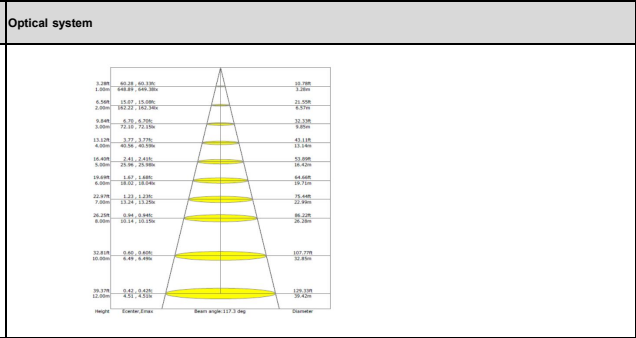

Acoustic Color Code								

Order Example: LL0186S-25W-AC-H12-90-30K-DIM--SW-L9

Accessories

A. Mounting Bracket B. Anchor Screws C. Plastic Anchors D. Bracket Screws E. Canopy Screws F. Wire Connectors	

Material		LED system	
LED Driver	ARCATA or Equivalent, AC120-277V, PF>0.9, no flicker, UL Cert, Class P	LED	Samsung 2835, 9V, 100mA
Alu PCB	2.0W.M/K, UL Cert	CCT	2700K, 3000K, 3500K, 4000K and 5000K with a great color consistency (with 6-step MacAdam ellipse)
Housing	Alumium6063, painting.	Led life	Minimum 50,000h with 70% of lumen maintenance in 25C ambient temperature, in compliance with IES LM-80 testing measurements.
Lens	PC, UL-94VO, Anti-UV	Operation temp	minus 20C to 40C (centigrade)
We reserve the right to make any design changes for continuous improvement without notification, contact us for the latest technical information!		File name	NS/SS-LL0186-AC-REV2.0