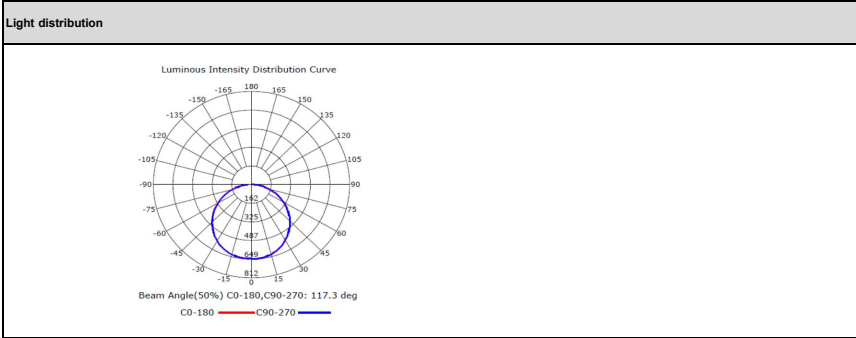

Acoustic Color Code								

Order Example: LL0186S-25W-AC-H12-90-30K-DIM--SW-L9

Accessories

A. Mounting Bracket B. Anchor Screws C. Plastic Anchors D. Bracket Screws E. Canopy Screws F. Wire Connectors	

Material		LED system	
LED Driver	ARCATA or Equivalent, AC120-277V, PF>0.9, no flicker, UL Cert, Class P	LED	Samsung 2835, 9V, 100mA
Alu PCB	2.0W.M/K, UL Cert	CCT	2700K, 3000K, 3500K, 4000K and 5000K with a great color consistency (with 6-step MacAdam ellipse)
Housing	Alumium6063, painting.	Led life	Minimum 50,000h with 70% of lumen maintenance in 25C ambient temperature, in compliance with IES LM-80 testing measurements.
Lens	PC, UL-94VO, Anti-UV	Operation temp	minus 20C to 40C (centigrade)
We reserve the right to make any design changes for continuous improvement without notification, contact us for the latest technical information!		File name	NS/SS-LL0186-AC-REV2.0