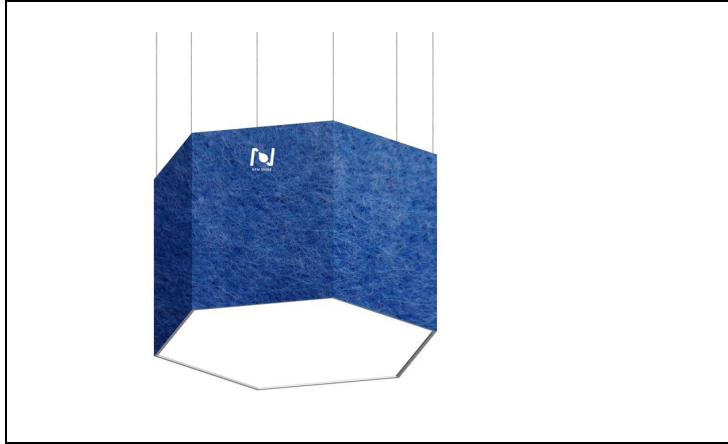

Series	LED HEXAGON DRUM LIGHT SERIES	Model	LL0186SAC
--------	-------------------------------	-------	-----------

**Project:**

**Type:**

**Notes:**

**Overview**

Introducing a luminaire with a classic shape and proportions, the Hexagon for general lighting applications. Available in multiple sizes, mountings, and light distributions to fit the scale, proportions and light output requirements of the project. Combining the elements of color, shape, and sound, HEX acoustic is an extremely versatile lighting tool for a range of projects. Available in 4 sizes, adopt 0.35"(9mm) polyester fiber in a range of color options. With great acoustic performance, has sound absorbing, non-toxic, non-allergenic and non-irritant characteristics.

- Features**
1. Available in standard light, with acoustic only
  2. 2 standard color finishes(black, white), or aluminum body, other can be customized.
  3. Operation Voltage: AC120-277V, 0-10v dimming and non-dimmable for optional
  4. Direct and indirect lighting for optional.
  5. Efficiency: ≥ 85lm/w

Type	Suspended - Down
------	------------------

Size	
------	--

Model type	A	B	L	H	Direct Lumen/Watt	Dimension Code
CIP-LL0186S-25W-AC	16.4"(416mm)	18.9"(480mm)	9.45"(240mm)	11.8"(300mm)	2125/25W	L9
CIP-LL0186S-40W-AC	20.5"(520mm)	23.6"(600mm)	11.8"(300mm)	23.6"(600mm)	3400/40W	L12
CIP-LL0186S-90W-AC	30.7"(780mm)	35.4"(900mm)	17.7"(450mm)	35.4"(900mm)	7650/90W	L18
CIP-LL0186S-180W-AC	40.9"(1038mm)	47.2"(1200mm)	23.6"(600mm)	47.2"(1200mm)	15300/180W	L24

Type	Surface Mounted - Down
------	------------------------

Size	
------	--

Model type	A	B	L	H	Direct Lumen/Watt	Dimension Code
CIP-LL0186M-25W-AC	16.4"(416mm)	18.9"(480mm)	9.45"(240mm)	11.8"(300mm)	2125/25W	L9
CIP-LL0186M-40W-AC	20.5"(520mm)	23.6"(600mm)	11.8"(300mm)	23.6"(600mm)	3400/40W	L12
CIP-LL0186M-90W-AC	30.7"(780mm)	35.4"(900mm)	17.7"(450mm)	35.4"(900mm)	7650/90W	L18
CIP-LL0186M-180W-AC	40.9"(1038mm)	47.2"(1200mm)	23.6"(600mm)	47.2"(1200mm)	15300/180W	L24