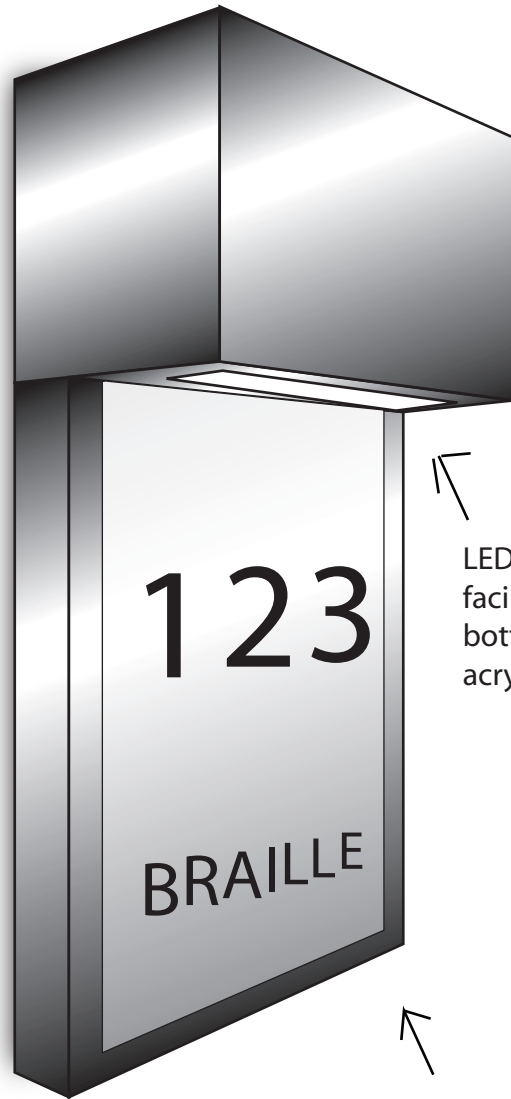

## WALL SCONCE

SVEN-MDG-SQR-ADR-6W-9-CA-30K

SPECIFICATION FEATURES	Date
Dimensions	7 1/4" H x 5" W x 3" D
Lamps	6W LED (27-65K Avail.)
Material	Steel
Finish	9 = powdercoat TBD
Lens	Clear Acrylic
Label	Damp Location interior
Voltage	120
Description	Wall - address light

\*Specs can be customized

LED's in housing facing down. bottom clear acrylic lens.

Flat Metal address plate on the Face

Address numbers are 2 3/4" high