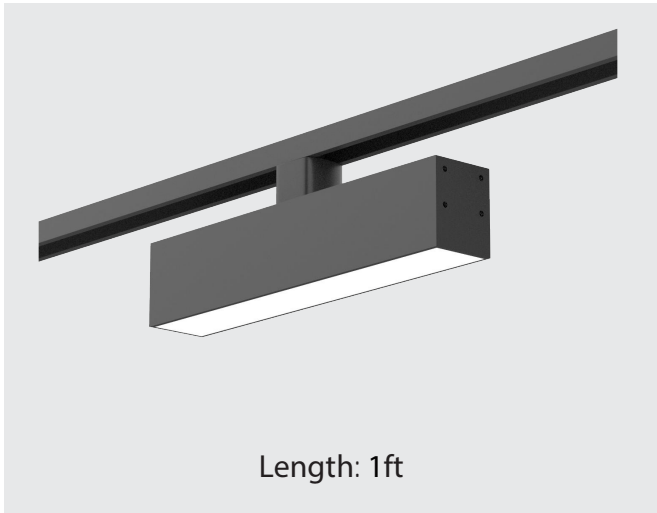

## LED Track Linear Light

Model No.	Lenght	Size	Power	Voltage	Luminous Flux	CCT Optional	CRI	Dimming
CIP-TRL15W	1ft	L304.8xW50XH65mm L12"xW1.97"xH2.56"	15W	AC120V	110lm/W	3000K-4000K-5000K adjustable	83Ra 93Ra	Triac
CIP-TRL30W	2ft	L609.6xW50XH65mm L24"xW1.97"xH2.56"	30W	AC120V	110lm/W	3000K-4000K-5000K adjustable	83Ra 93Ra	Triac
CIP-TRL60W	4ft	L1219xW50*H65mm L48"xW1.97"xH2.56"	60W	AC120V	110lm/W	3000K-4000K-5000K adjustable	83Ra 93Ra	Triac