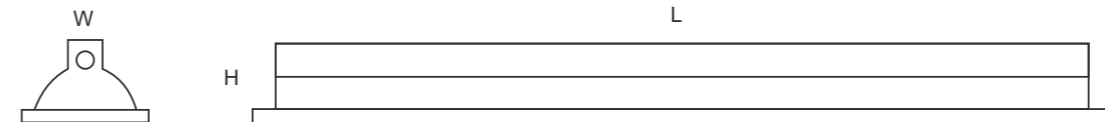

### FEATURES:

- Stretching Aluminum Body
- Tempered Glass Lens
- Stainless steel clips
- Silicon perimeter gasket
- Replaceable LED strips
- Isolated LED driver
- Easy maintenance
- IP67

### OPTIONS:

- Dimmable: TRIAC, 0/1-10V, DALI
- Microwave motion sensor
- Emergency battery back up

MODEL NO.	WATTAGE	DIMENSION L*W*H(mm)	VOLTAGE	COLOR	CRI	LUMENS	BEAM ANGLE	WARRANTY
LED210-X	20W	630x115x79	100-277V 120-347V 220-240V	3000K 4000K 5000K 6500K	CRI>83	115Lm/W	120°	5 years
LED220-X	40W	1230x115x79						
LED230-X	60W	1230x115x79						
LED225-X	50W	1530x115x79						
LED230-X-5	60W	1530x115x79						