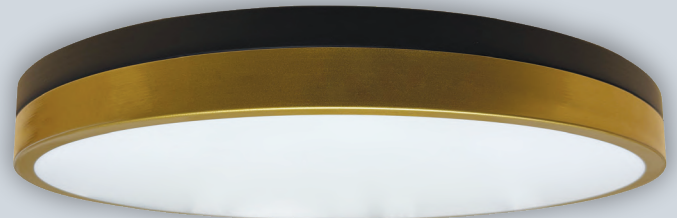

IRENE

13" Decorative Surface Mount
5 CCT Selectable

IRENE26
WHITE FINISH

IRENE27
BLACK FINISH

IRENE28
BRUSHED NICKEL
FINISH

IRENE29
BLACK/GOLD
FINISH

COLOR SELECTABLE

2700K 3000K 3500K 4000K 5000K

DIMMABLE
TRIAC

120V

ELECTRICAL

	MODEL	DESCRIPTION	POWER	INPUT VOLTS	EFFICACY	DIMMABLE	LIFETIME	COST/YR
13"	IRENE26	LED 13"DECO/28/5CCT/WT/RD/D	28	120V	64	TRIAC	50,000	\$ 3.37
	IRENE27	LED 13"DECO/28/5CCT/BK/RD/D	28	120V	64	TRIAC	50,000	\$ 3.37
	IRENE28	LED 13"DECO/28/5CCT/BN/RD/D	28	120V	64	TRIAC	50,000	\$ 3.37
	IRENE29	LED 13"DECO/28/5CCT/BK/GD/RD/D	28	120V	64	TRIAC	50,000	\$ 3.37

PHOTOMETRIC

MODEL	DESCRIPTION	COLOR (CCT)	TEMP	LUMEN	FLOOD	CRI	ETL
IRENE26	LED 13"DECO/28/5CCT/WT/RD/D	2700K/3000K/3500K/4000K/5000K	CCT SELECT	1800	120°	90	YES
IRENE27	LED 13"DECO/28/5CCT/BK/RD/D	2700K/3000K/3500K/4000K/5000K	CCT SELECT	1800	120°	90	YES
IRENE28	LED 13"DECO/28/5CCT/BN/RD/D	2700K/3000K/3500K/4000K/5000K	CCT SELECT	1800	120°	90	YES
IRENE29	LED 13"DECO/28/5CCT/BK/GD/RD/D	2700K/3000K/3500K/4000K/5000K	CCT SELECT	1800	120°	90	YES