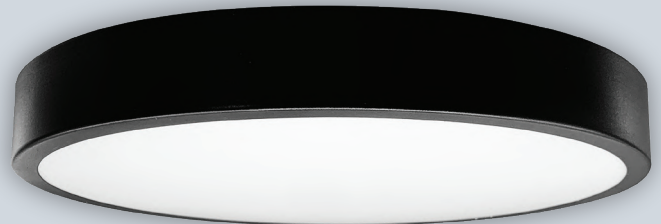

IRENE

13" Decorative Surface Mount
5 CCT Selectable

IRENE26
WHITE FINISH

IRENE27
BLACK FINISH

IRENE28
BRUSHED NICKEL
FINISH

IRENE29
BLACK/GOLD
FINISH

COLOR SELECTABLE

2700K 3000K 3500K 4000K 5000K

DIMMABLE
TRIAC

120V

ELECTRICAL

	MODEL	DESCRIPTION	POWER	INPUT VOLTS	EFFICACY	DIMMABLE	LIFETIME	COST/YR
13"	IRENE26	LED 13"DECO/28/5CCT/WT/RD/D	28	120V	64	TRIAC	50,000	\$ 3.37
	IRENE27	LED 13"DECO/28/5CCT/BK/RD/D	28	120V	64	TRIAC	50,000	\$ 3.37
	IRENE28	LED 13"DECO/28/5CCT/BN/RD/D	28	120V	64	TRIAC	50,000	\$ 3.37
	IRENE29	LED 13"DECO/28/5CCT/BK/GD/RD/D	28	120V	64	TRIAC	50,000	\$ 3.37

PHOTOMETRIC

MODEL	DESCRIPTION	COLOR (CCT)	TEMP	LUMEN	FLOOD	CRI	ETL
IRENE26	LED 13"DECO/28/5CCT/WT/RD/D	2700K/3000K/3500K/4000K/5000K	CCT SELECT	1800	120°	90	YES
IRENE27	LED 13"DECO/28/5CCT/BK/RD/D	2700K/3000K/3500K/4000K/5000K	CCT SELECT	1800	120°	90	YES
IRENE28	LED 13"DECO/28/5CCT/BN/RD/D	2700K/3000K/3500K/4000K/5000K	CCT SELECT	1800	120°	90	YES
IRENE29	LED 13"DECO/28/5CCT/BK/GD/RD/D	2700K/3000K/3500K/4000K/5000K	CCT SELECT	1800	120°	90	YES