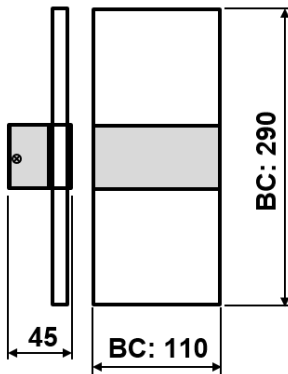

DIMENSION: [UNIT: MM]

US JBOX
Mounting Bracket
[MJ-RA102]
D102*1.4MM

CASE STUDY

| MODEL | POWER [W] | LED TYPE | CCT [K] | CRI | LUMEN [LM] | POWER FACTOR | BEAM ANGLE | CONTROL MODE | INPUT [V] |
|--------------------|-----------|-----------------|-----------|------|------------|--------------|------------|---|---|
| GTF7131BC-6W-WW30 | 6W | 40x0.5W SMD2835 | 3000K | RA90 | 380 | >0.9 | 360° | 0/1-10V&TRIAC DMX512&DALI IR&RF&WIFI CCA&ZIGBEE | AC220~240V [AC100~277V] 50/60Hz [DC24V] |
| GTF7131BC-6W-NW40 | | | 4000K | | 410 | | | | |
| GTF7131BC-6W-CW60 | | | 6000K | | 430 | | | | |
| GTF7131BC-6W-TW | 2C@6W | 24TW | WW27 CW65 | RA90 | 240 | >0.9 | | | |
| GTF7131BC-6W-RGBW | 4C@6W | 24RGBW | R G B W | \ | 180 | >0.5 | | | |
| GTF7131BC-10W-WW30 | 10W | 40x0.5W SMD2835 | 3000K | RA90 | 630 | >0.9 | | | |
| GTF7131BC-10W-NW40 | | | 4000K | | 680 | | | | |
| GTF7131BC-10W-CW60 | | | 6000K | | 710 | | | | |
| GTF7131BC-10W-TW | 2C@10W | 24TW | WW27 CW65 | RA90 | 480 | >0.9 | | | |
| GTF7131BC-10W-RGBW | 4C@10W | 24RGBW | R G B W | \ | 360 | >0.5 | | | |