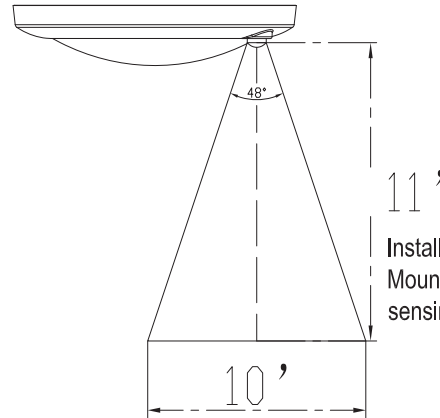

## INDUCTION RANGE:

Hanging installation:  
The mounting height is 6 feet  
and the sensing distance is 10 feet  
sensing range 90 degrees

Installation of ceiling:  
Mounting height 11 feet,  
sensing range 48 degrees