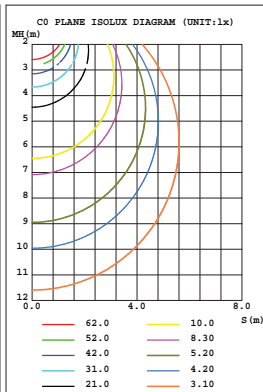

CIP-D236D-90-CCT-WH

CIP LIGHTING
572 JOHN ROSS PKWY, STE 107, PMB 29
ROCK HILL, SC 29730

E: INFO@CIPLIGHTING.COM
T: (803) 766-0243