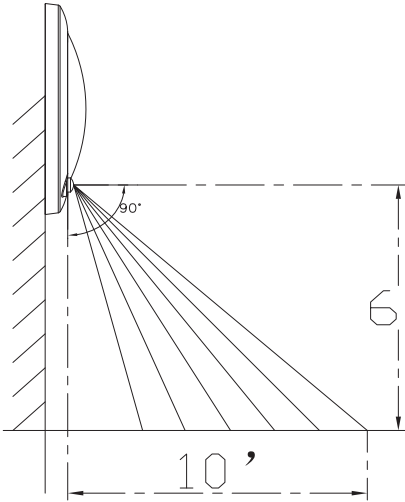

## ORDERING INFORMATION

EXAMPLE:

CIP-D556-90-CCT-WH-MS / CIP-D236D-90-CCT-WH

highlighted is what we try to keep in US stock

D	556	90	CCT	WH	MS
PRODUCT	NUMBER	CRI	CCT	FINISH	CONTROL
D	556 - (556) 236 - (236)	90 CRI=90	CCT CCT Adjustable	WH - (White )	MS - ( PRI Sensor)

## INDUCTION RANGE:

Hanging installation:  
The mounting height is 6 feet  
and the sensing distance is 10 feet  
sensing range 90 degrees

Installation of ceiling:  
Mounting height 11 feet,  
sensing range 48 degrees