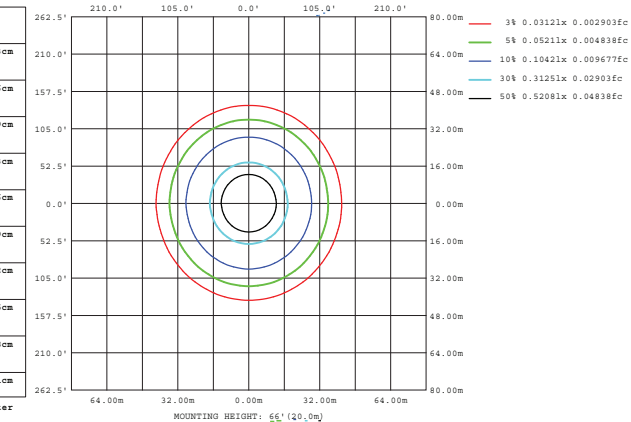

CIP-D236D-90-CCT-WH

CIP LIGHTING
572 JOHN ROSS PKWY, STE 107, PMB 29
ROCK HILL, SC 29730

E: INFO@CIPLIGHTING.COM
T: (803) 766-0243