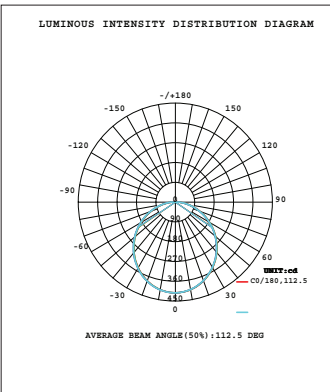

CIP-D236D-90-CCT-WH

CIP LIGHTING
572 JOHN ROSS PKWY, STE 107, PMB 29
ROCK HILL, SC 29730

E: INFO@CIPLIGHTING.COM
T: (803) 766-0243