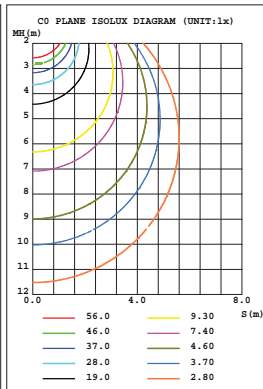

CIP-D556-90-CCT-WH-MS