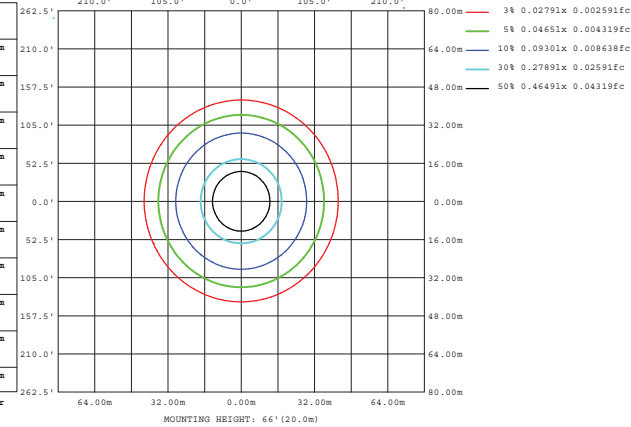

CIP-D556-90-CCT-WH-MS