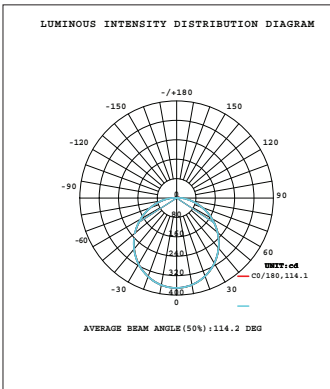

CIP-D556-90-CCT-WH-MS