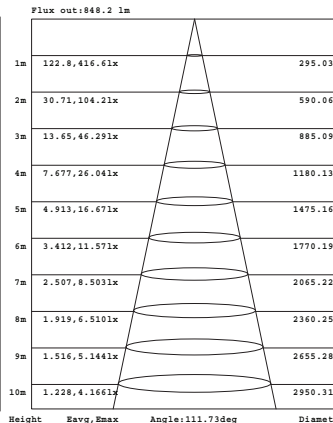

CIP-D236D-90-CCT-WH

CIP LIGHTING
572 JOHN ROSS PKWY, STE 107, PMB 29
ROCK HILL, SC 29730

E: INFO@CIPLIGHTING.COM
T: (803) 766-0243