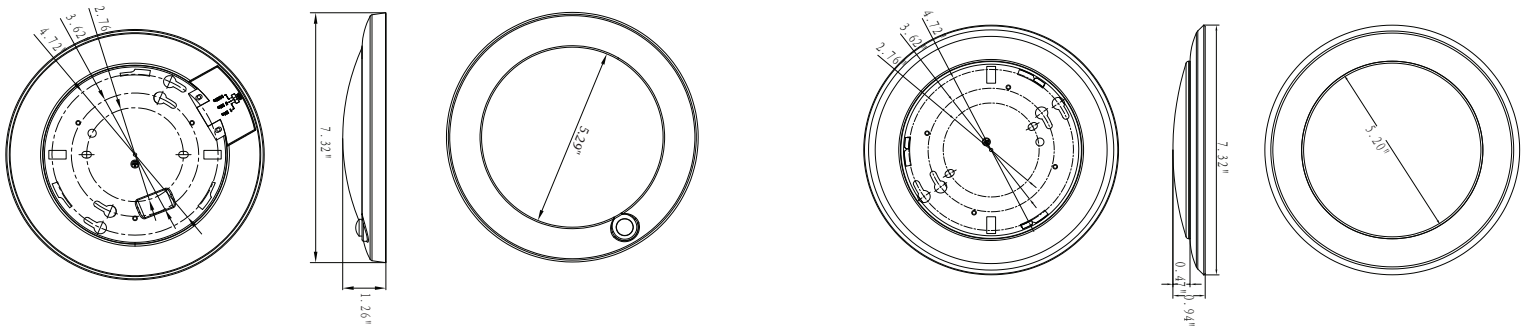

SPECIFICATION		
TYPE	CIP-D556-90-CCT-WH-MS	CIP-D236D-90-CCT-WH
WATTAGE	15W	15W
LUMEN	1135.9 lm	1218.3 lm
EFFICACY	> 75 lm/W	> 80 lm/W
CCT	2700K,3000K,3500K,4000K,5000K	
CRI	> 90	
INPUT VOLTAGE	AC120V	
LIGHTING ANGLE	114	
DIMMABLE	Non-dimmable	
LED TYPE	SMD2835	
CERTIFICATE	ETL,Energy Star	ETL,Energy Star
TIME ADJUSTABLE	1min/5min/8min	none
DESCRIPTION	PIR Sensor and CCT Adjustable (5-6")	CCT Adjustable (5-6")
LIFE TIME	50000 hours	
WARRANTY	5 year limited	

## DIMENSION

WATTAGE	CIP-D556-90-CCT-WH-MS
NT. WEIGHT	1.01 lbs
OUTER BOX	21.26" x 15.75" x 8.07" (20 pcs)

WATTAGE	CIP-D236D-90-CCT-WH
NT. WEIGHT	0.84 lbs
OUTER BOX	17.32" x 15.59" x 7.99" (20 pcs)