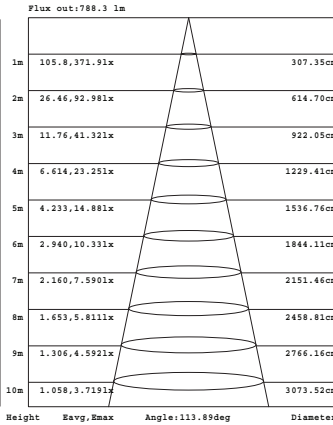

CIP-D556-90-CCT-WH-MS