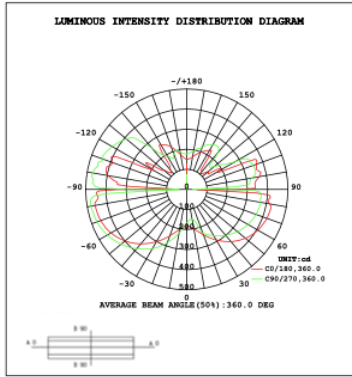

PARTS PACKED WITH STANDARD FIXTURE

- Plastic Anchors, Screws, Wire Connectors
- CCT Selector Switch

MODEL INFORMATION:

Example: CIP-K2T-S02A-90W-S-B

Products Series	Wattage/Size	"E" Kelvin temp options	"W" Controls (don't select this column if selected S or A)	"Z" Profile Finishes	"X" Aircraft Cable
*CIP-K2T-S02A CIP-K2T-S02B CIP-K2T-S02C CIP-K2T-S02D CIP-K2T-S02E CIP-K2T-S02F CIP-K2T-S02H CIP-K2T--S02J CIP-K2T-S02K	*90W=39.3 7"+31.5"	*S=3000K/3500K/4000K Color Select by internal CCT Color Selector, 4000K factory color default set, CRI 90	*Blank=1-10V dimming (default)	*B=Black Jack	*Blank=10' foot 120" (default) 5'=5 foot 60"
			C= Dali	S=Platinum Silver	15'=15 foot 180" 20'=20 foot 240"
	110W=47.24"+39.37"	A=2700K/3500K/4000K Color Select by internal CCT color Selector, 4000K factory color default set. CRI 90	D=DMX (for RGBW and Tunable White, control by Wall Switch or DMX control system)	W=Gloss White	25'=25 foot 300"
	150W=70.87"+59.06"	T=3K-4K Tunable White control by remote/wall control	Z=ZigBee (for RGBW and CCT tunable / dimmable using remote, App and Google Alexa voice.	O=Oil Rubbed Bronze	30'=30 foot 360"
CIP-K2T-S02G CIP-K2T--S02I	90W=31.5"39.37"	R3= RGB+3000K	L=ELV / Triac dimming		
	110W=39.37"+47.24"				
	150W=59.05"+70.87"	R4=RGB+4000K			
<p>Please request specialty pricing for alternative Kelvin temperatures, additional sizes, customizable configurations, specialty color finishes, variations in aircraft cable length, and available controls.</p>					

PHOTOMETRIC: Illumination outside the profile, light inside

CIP-K2T-S01A40WZ 31.50" 40W @ 4000K

Note: The Curves indicate the illuminated area and the average illumination when the luminaire is at different distance.

CIP-K2T-S01A50WZ 39.37" 50W @ 4000K

CIP-K2T-S01A60WZ 47.24" 60W @ 4000K

CIP-K2T-S01A70WZ 59.06" 70W @ 4000K

CIP-K2T-S01A80WZ 70.87" 80W @ 4000K

Illumination inside the profile, light outside

CIP-K2T-S01B40WZ 31.50" 40W @ 4000K