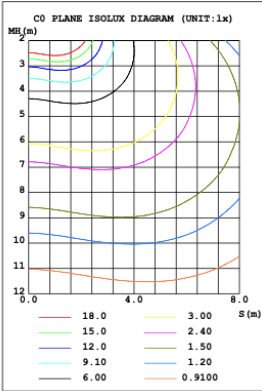

PHOTOMETRIC: Illumination outside the profile, light inside

CIP-K2T-S01A40WZ 31.50" 40W @ 4000K