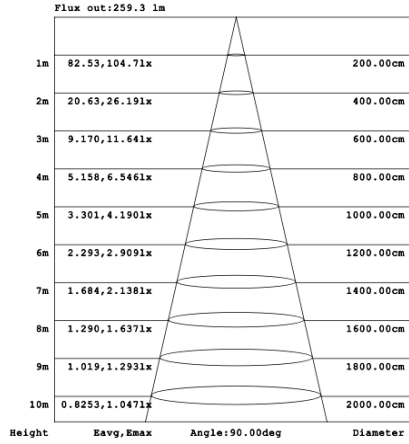

PHOTOMETRIC: Illumination outside the profile, light inside

CIP-K2T-S01A40WZ 31.50" 40W @ 4000K

Note: The Curves indicate the illuminated area and the average illumination when the luminaire is at different distance.

CIP-K2T-S01A50WZ 39.37" 50W @ 4000K

CIP-K2T-S01A60WZ 47.24" 60W @ 4000K

CIP-K2T-S01A70WZ 59.06" 70W @ 4000K

CIP-K2T-S01A80WZ 70.87" 80W @ 4000K

Illumination inside the profile, light outside

CIP-K2T-S01B40WZ 31.50" 40W @ 4000K