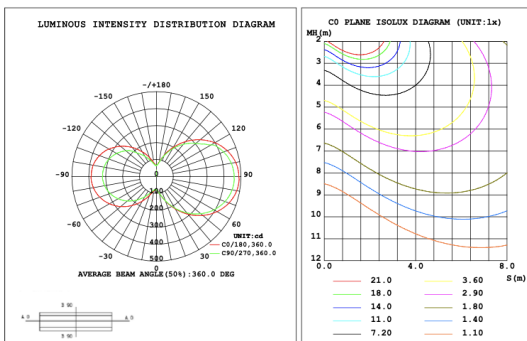

CIP-K2T-S01B60WZ 47.24" 60W @ 4000K