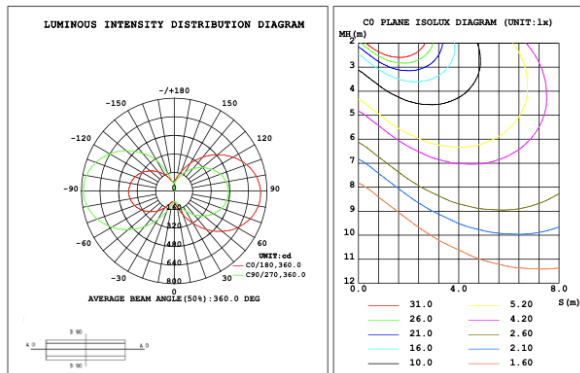

PHOTOMETRIC: Illumination outside the profile, light inside

CIP-K2T-S01A40WZ 31.50" 40W @ 4000K

Note: The Curves indicate the illuminated area and the average illumination when the luminaire is at different distance.

CIP-K2T-S01A50WZ 39.37" 50W @ 4000K

CIP-K2T-S01A60WZ 47.24" 60W @ 4000K

CIP-K2T-S01A70WZ 59.06" 70W @ 4000K

CIP-K2T-S01A80WZ 70.87" 80W @ 4000K

Illumination inside the profile, light outside

CIP-K2T-S01B40WZ 31.50" 40W @ 4000K

CIP-K2T-S01B50WZ 39.37" 50W @ 4000K

CIP-K2T-S01B60WZ 47.24" 60W @ 4000K

CIP-K2T-S01B70WZ 59.06" 70W @ 4000K

CIP-K2T-S01B80WZ 70.87" 80W @ 4000K

Other Configurations (up to 6 rings)