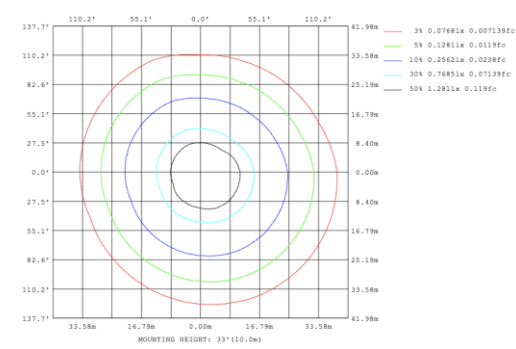

CIP-K2T-S01A60WZ 47.24" 60W @ 4000K