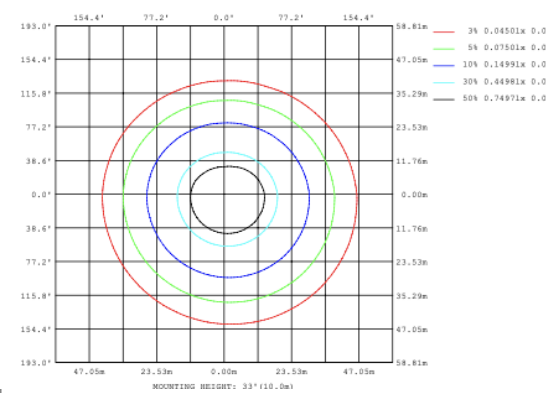

CIP-K2T-S01B60WZ 47.24" 60W @ 4000K