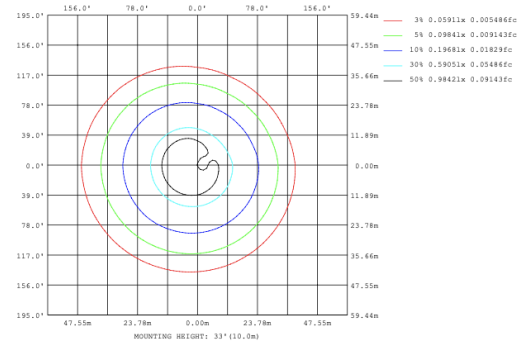

CIP-K2T-S01B70WZ 59.06" 70W @ 4000K