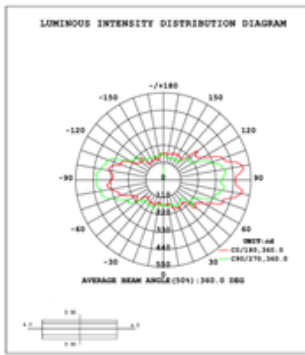

CIP-K2T-S01A50WZ 39.37" 50W @ 4000K