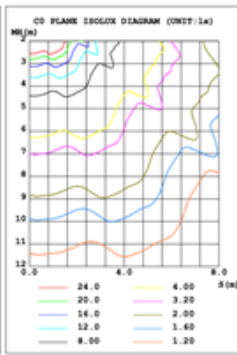

CIP-K2T-S01A50WZ 39.37" 50W @ 4000K