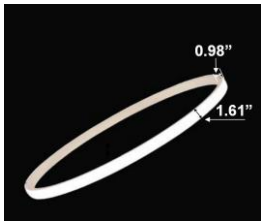

Light Outside

Light Inside

CIP-K-2 Tier

PRODUCT DESCRIPTION

Introducing Circular Lighting, a harmonious blend of modern design and functionality. Crafted from extruded aluminum with meticulously designed lenses, these luminaires offer options illumination inside or outside. Available in sizes ranging from 31.5" to 70.87", allowing for versatile configurations. With tunable white and RGBW options, select from over 6,500 powder-coated colors to set the perfect ambiance. Delivered fully assembled for your convenience.

FEATURES

- 5-year limited warranty.
- Ships assembled.
- Illumination inside or outside the profile.
- Extruded aluminum housing up to 70.87", 1 continuous ring without joints.
- Fixture lumens per watt ratio up to 75 LPW for illumination.
- 10' standard adjustable aircraft cables/power cord adjust by push button grippers, custom length available.
- Can be remote driver mounted or driver concealed within the canopy, can be mounted on sloped ceiling.