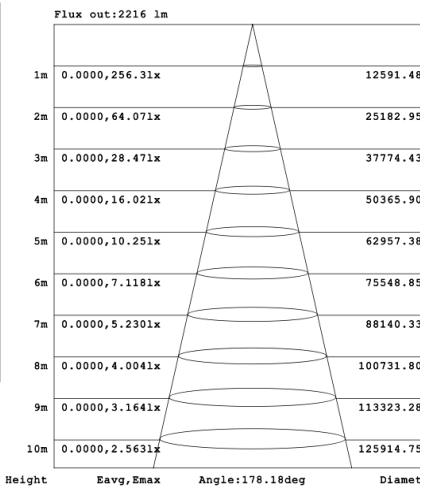

CIP-K2T-S01A60WZ 47.24" 60W @ 4000K