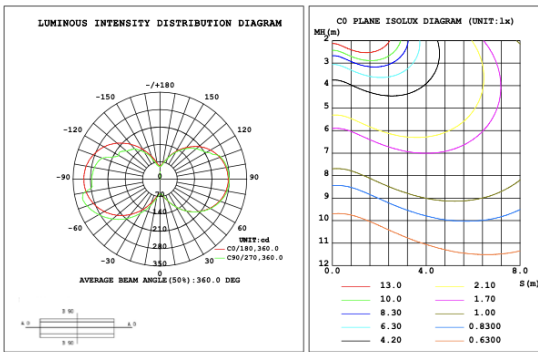

PHOTOMETRIC: Illumination outside the profile, light inside

CIP-K2T-S01A40WZ 31.50" 40W @ 4000K

Note: The Curves indicate the illuminated area and the average illumination when the luminaire is at different distance.

CIP-K2T-S01A50WZ 39.37" 50W @ 4000K

CIP-K2T-S01A60WZ 47.24" 60W @ 4000K

CIP-K2T-S01A70WZ 59.06" 70W @ 4000K

CIP-K2T-S01A80WZ 70.87" 80W @ 4000K

Illumination inside the profile, light outside

CIP-K2T-S01B40WZ 31.50" 40W @ 4000K