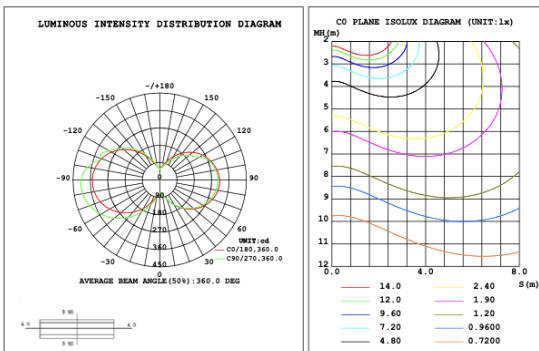

CIP-K2T-S01B50WZ 39.37" 50W @ 4000K