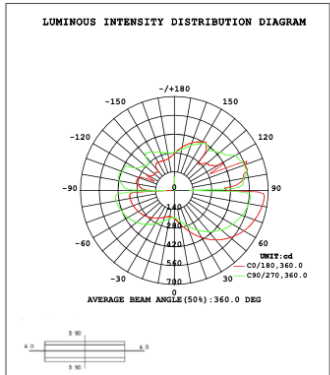

PHOTOMETRIC: Illumination outside the profile, light inside

CIP-K2T-S01A40WZ 31.50" 40W @ 4000K

Note: The Curves indicate the illuminated area and the average illumination when the luminaire is at different distance.

CIP-K2T-S01A50WZ 39.37" 50W @ 4000K

CIP-K2T-S01A60WZ 47.24" 60W @ 4000K

CIP-K2T-S01A70WZ 59.06" 70W @ 4000K

CIP-K2T-S01A80WZ 70.87" 80W @ 4000K

Illumination inside the profile, light outside

CIP-K2T-S01B40WZ 31.50" 40W @ 4000K