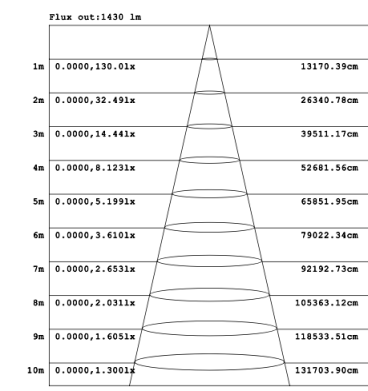

PARTS PACKED WITH STANDARD FIXTURE

- Plastic Anchors, Screws, Wire Connectors
- CCT Selector Switch

MODEL INFORMATION:

Example: CIP-K2T-S02A-90W-S-B

Products Series	Wattage/Size	"E" Kelvin temp options	"W" Controls (don't select this column if selected S or A)	"Z" Profile Finishes	"X" Aircraft Cable
*CIP-K2T-S02A CIP-K2T-S02B CIP-K2T-S02C CIP-K2T-S02D CIP-K2T-S02E CIP-K2T-S02F CIP-K2T-S02H CIP-K2T--S02J CIP-K2T-S02K	*90W=39.3 7"+31.5"	*S=3000K/3500K/4000K Color Select by internal CCT Color Selector, 4000K factory color default set, CRI 90	*Blank=1-10V dimming (default)	*B=Black Jack	*Blank=10' foot 120" (default) 5'=5 foot 60"
			C= Dali	S=Platinum Silver	15'=15 foot 180" 20'=20 foot 240"
	110W=47.24"+39.37"	A=2700K/3500K/4000K Color Select by internal CCT color Selector, 4000K factory color default set. CRI 90	D=DMX (for RGBW and Tunable White, control by Wall Switch or DMX control system)	W=Gloss White	25'=25 foot 300"
	150W=70.87"+59.06"	T=3K-4K Tunable White control by remote/wall control	Z=ZigBee (for RGBW and CCT tunable / dimmable using remote, App and Google Alexa voice.	O=Oil Rubbed Bronze	30'=30 foot 360"
CIP-K2T-S02G CIP-K2T--S02I	90W=31.5"39.37"	R3= RGB+3000K	L=ELV / Triac dimming		
	110W=39.37"+47.24"				
	150W=59.05"+70.87"	R4=RGB+4000K			
<p>Please request specialty pricing for alternative Kelvin temperatures, additional sizes, customizable configurations, specialty color finishes, variations in aircraft cable length, and available controls.</p>					

PHOTOMETRIC: Illumination outside the profile, light inside

CIP-K2T-S01A40WZ 31.50" 40W @ 4000K

Note: The Curves indicate the illuminated area and the average illumination when the luminaire is at different distance.