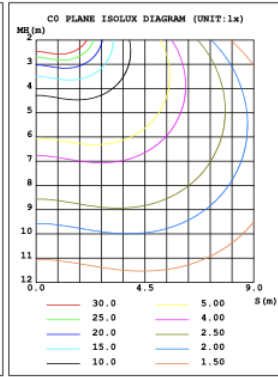

CIP-K2T-S01A70WZ 59.06" 70W @ 4000K