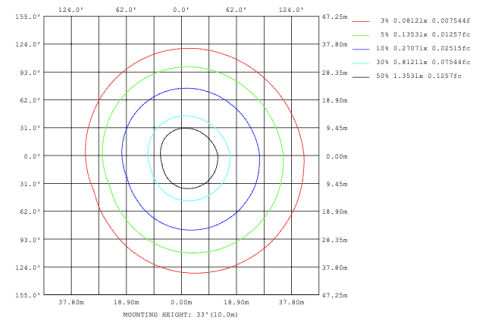

PHOTOMETRIC: Illumination outside the profile, light inside

CIP-K2T-S01A40WZ 31.50" 40W @ 4000K

Note: The Curves indicate the illuminated area and the average illumination when the luminaire is at different distance.

CIP-K2T-S01A50WZ 39.37" 50W @ 4000K

CIP-K2T-S01A60WZ 47.24" 60W @ 4000K

CIP-K2T-S01A70WZ 59.06" 70W @ 4000K

CIP-K2T-S01A80WZ 70.87" 80W @ 4000K

Illumination inside the profile, light outside

CIP-K2T-S01B40WZ 31.50" 40W @ 4000K