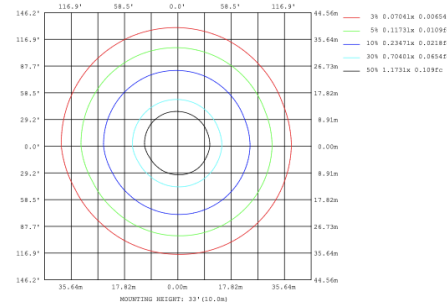

CIP-K2T-S01A70WZ 59.06" 70W @ 4000K