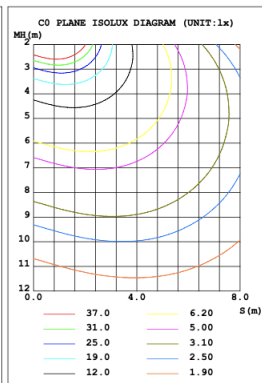

CIP-K2T-S01A60WZ 47.24" 60W @ 4000K