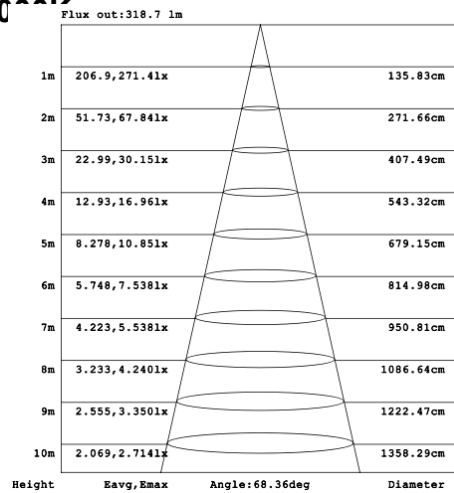

PARTS PACKED WITH STANDARD FIXTURE

- Plastic Anchors, Screws, Wire Connectors
- CCT Selector Switch

MODEL INFORMATION:

Example: CIP-K2T-S02A-90W-S-B

Products Series	Wattage/Size	"E" Kelvin temp options	"W" Controls (don't select this column if selected S or A)	"Z" Profile Finishes	"X" Aircraft Cable
*CIP-K2T-S02A CIP-K2T-S02B CIP-K2T-S02C CIP-K2T-S02D CIP-K2T-S02E CIP-K2T-S02F CIP-K2T-S02H CIP-K2T--S02J CIP-K2T-S02K	*90W=39.3 7"+31.5"	*S=3000K/3500K/4000K Color Select by internal CCT Color Selector, 4000K factory color default set, CRI 90	*Blank=1-10V dimming (default)	*B=Black Jack	*Blank=10' foot 120" (default) 5'=5 foot 60"
			C= Dali	S=Platinum Silver	15'=15 foot 180" 20'=20 foot 240"
	110W=47.24"+39.37"	A=2700K/3500K/4000K Color Select by internal CCT color Selector, 4000K factory color default set. CRI 90	D=DMX (for RGBW and Tunable White, control by Wall Switch or DMX control system)	W=Gloss White	25'=25 foot 300"
	150W=70.87"+59.06"	T=3K-4K Tunable White control by remote/wall control	Z=ZigBee (for RGBW and CCT tunable / dimmable using remote, App and Google Alexa voice.	O=Oil Rubbed Bronze	30'=30 foot 360"
CIP-K2T-S02G CIP-K2T--S02I	90W=31.5"39.37"	R3= RGB+3000K	L=ELV / Triac dimming		
	110W=39.37"+47.24"				
	150W=59.05"+70.87"	R4=RGB+4000K			
<p>Please request specialty pricing for alternative Kelvin temperatures, additional sizes, customizable configurations, specialty color finishes, variations in aircraft cable length, and available controls.</p>					

PHOTOMETRIC: Illumination outside the profile, light inside

CIP-K2T-S01A40WZ 31.50" 40W @ 4000K

Note: The Curves indicate the illuminated area and the average illumination when the luminaire is at different distance.

CIP-K2T-S01A50WZ 39.37" 50W @ 4000K

CIP-K2T-S01A60WZ 47.24" 60W @ 4000K

CIP-K2T-S01A70WZ 59.06" 70W @ 4000K

CIP-K2T-S01A80WZ 70.87" 80W @ 4000K

Illumination inside the profile, light outside

CIP-K2T-S01B40WZ 31.50" 40W @ 4000K