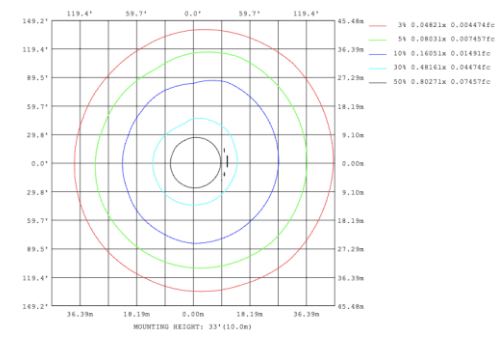

CIP-K2T-S01A50WZ 39.37" 50W @ 4000K