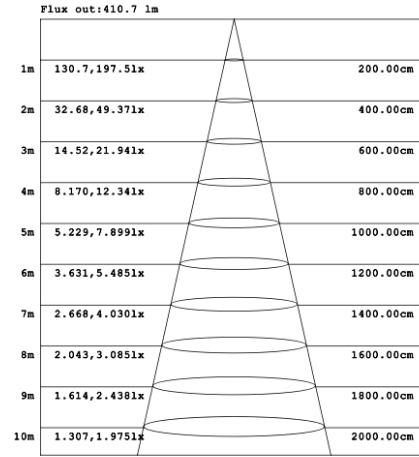

CIP-K2T-S01B70WZ 59.06" 70W @ 4000K