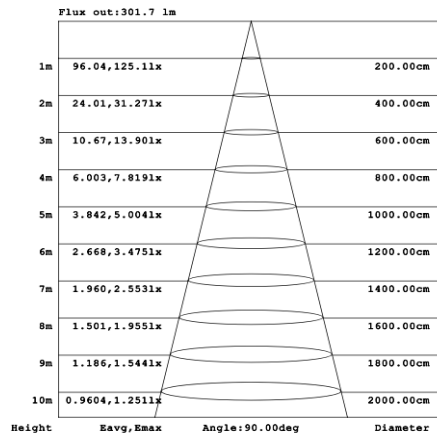

PHOTOMETRIC: Illumination outside the profile, light inside

CIP-K2T-S01A40WZ 31.50" 40W @ 4000K

Note: The Curves indicate the illuminated area and the average illumination when the luminaire is at different distance.

CIP-K2T-S01A50WZ 39.37" 50W @ 4000K

CIP-K2T-S01A60WZ 47.24" 60W @ 4000K

CIP-K2T-S01A70WZ 59.06" 70W @ 4000K

CIP-K2T-S01A80WZ 70.87" 80W @ 4000K

Illumination inside the profile, light outside

CIP-K2T-S01B40WZ 31.50" 40W @ 4000K

CIP-K2T-S01B50WZ 39.37" 50W @ 4000K

CIP-K2T-S01B60WZ 47.24" 60W @ 4000K

CIP-K2T-S01B70WZ 59.06" 70W @ 4000K

CIP-K2T-S01B80WZ 70.87" 80W @ 4000K

Other Configurations (up to 6 rings)