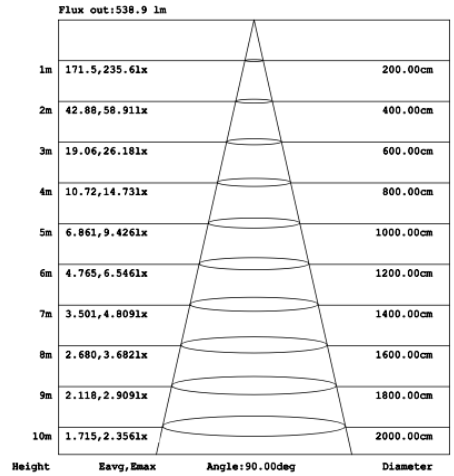

PARTS PACKED WITH STANDARD FIXTURE

- Plastic Anchors, Screws, Wire Connectors
- CCT Selector Switch

MODEL INFORMATION:

Example: CIP-K2T-S02A-90W-S-B

Products Series	Wattage/Size	"E" Kelvin temp options	"W" Controls (don't select this column if selected S or A)	"Z" Profile Finishes	"X" Aircraft Cable
*CIP-K2T-S02A CIP-K2T-S02B CIP-K2T-S02C CIP-K2T-S02D CIP-K2T-S02E CIP-K2T-S02F CIP-K2T-S02H CIP-K2T--S02J CIP-K2T-S02K	*90W=39.3 7"+31.5"	*S=3000K/3500K/4000K Color Select by internal CCT Color Selector, 4000K factory color default set, CRI 90	*Blank=1-10V dimming (default)	*B=Black Jack	*Blank=10' foot 120" (default) 5'=5 foot 60"
			C= Dali	S=Platinum Silver	15'=15 foot 180" 20'=20 foot 240"
	110W=47.24"+39.37"	A=2700K/3500K/4000K Color Select by internal CCT color Selector, 4000K factory color default set. CRI 90	D=DMX (for RGBW and Tunable White, control by Wall Switch or DMX control system)	W=Gloss White	25'=25 foot 300"
	150W=70.87"+59.06"	T=3K-4K Tunable White control by remote/wall control	Z=ZigBee (for RGBW and CCT tunable / dimmable using remote, App and Google Alexa voice.	O=Oil Rubbed Bronze	30'=30 foot 360"
CIP-K2T-S02G CIP-K2T--S02I	90W=31.5"39.37"	R3= RGB+3000K	L=ELV / Triac dimming		
	110W=39.37"+47.24"				
	150W=59.05"+70.87"	R4=RGB+4000K			
<p>Please request specialty pricing for alternative Kelvin temperatures, additional sizes, customizable configurations, specialty color finishes, variations in aircraft cable length, and available controls.</p>					

PHOTOMETRIC: Illumination outside the profile, light inside

CIP-K2T-S01A40WZ 31.50" 40W @ 4000K

Note: The Curves indicate the illuminated area and the average illumination when the luminaire is at different distance.

CIP-K2T-S01A50WZ 39.37" 50W @ 4000K

CIP-K2T-S01A60WZ 47.24" 60W @ 4000K

CIP-K2T-S01A70WZ 59.06" 70W @ 4000K

CIP-K2T-S01A80WZ 70.87" 80W @ 4000K

Illumination inside the profile, light outside

CIP-K2T-S01B40WZ 31.50" 40W @ 4000K