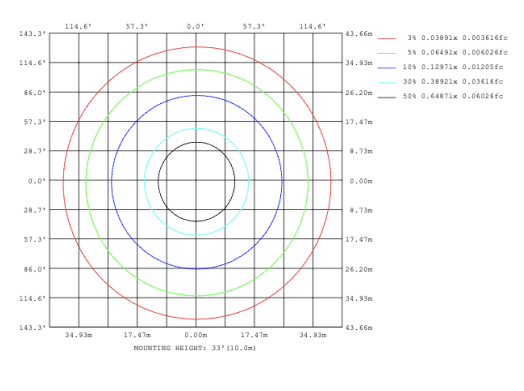

Note: We try to keep standard parts in stock, please check stock and lead time when ordering.

STANDARD COLOR FINISHES / Custom Colors are available, ask representative for more information

LUMEN OUTPUT

Model Number	Size	Wattage	Kevin Temp field selectable	Lumen
CIP-K2T-S02A/B/C/D/E/F/H/J/K	39.37"+31.5"	90W	2700K/3500K/3500K 3000K/3500K/4000K	6750 lm
	47.24"+39.37"	110W	2700K/3500K/3500K 3000K/3500K/4000K	8250 lm
	70.87"+59.05"	150W	2700K/3500K/3500K 3000K/3500K/4000K	11250 lm
CIP-K2T-S02G/I	31.5"+39.37"	90W	2700K/3500K/3500K 3000K/3500K/4000K	6750 lm
	47.24"+59.05"	130W	2700K/3500K/3500K 3000K/3500K/4000K	9750 lm
	59.05"+70.87"	150W	2700K/3500K/3500K 3000K/3500K/4000K	11250 lm

PHOTOMETRIC: Illumination outside the profile, light inside

CIP-K2T-S01A40WZ 31.50" 40W @ 4000K

Note: The Curves indicate the illuminated area and the average illumination when the luminaire is at different distance.