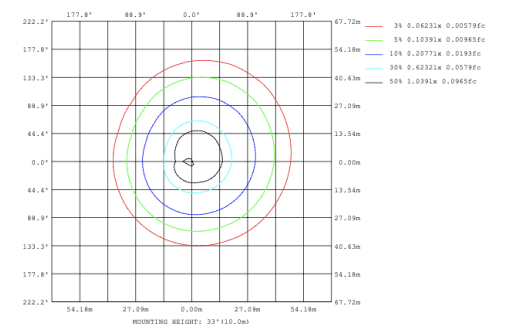

PHOTOMETRIC: Illumination outside the profile, light inside

CIP-K2T-S01A40WZ 31.50" 40W @ 4000K

Note: The Curves indicate the illuminated area and the average illumination when the luminaire is at different distance.

CIP-K2T-S01B50WZ 39.37" 50W @ 4000K

CIP-K2T-S01B60WZ 47.24" 60W @ 4000K

CIP-K2T-S01B70WZ 59.06" 70W @ 4000K

CIP-K2T-S01B80WZ 70.87" 80W @ 4000K

Other Configurations (up to 6 rings)