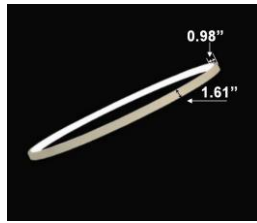

Light Outside

Light Inside

CIP-K-2 Tier

PRODUCT DESCRIPTION

Introducing Circular Lighting, a harmonious blend of modern design and functionality. Crafted from extruded aluminum with meticulously designed lenses, these luminaires offer options illumination inside or outside. Available in sizes ranging from 31.5" to 70.87", allowing for versatile configurations. With tunable white and RGBW options, select from over 6,500 powder-coated colors to set the perfect ambiance. Delivered fully assembled for your convenience.

FEATURES

- 5-year limited warranty.
- Ships assembled.
- Illumination inside or outside the profile.
- Extruded aluminum housing up to 70.87", 1 continuous ring without joints.
- Fixture lumens per watt ratio up to 75 LPW for illumination.
- 10' standard adjustable aircraft cables/power cord adjust by push button grippers, custom length available.
- Can be remote driver mounted or driver concealed within the canopy, can be mounted on sloped ceiling.