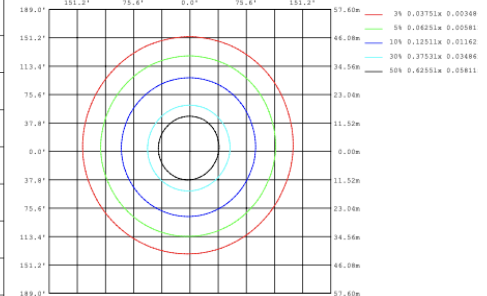

CIP-K2T-S01B50WZ 39.37" 50W @ 4000K