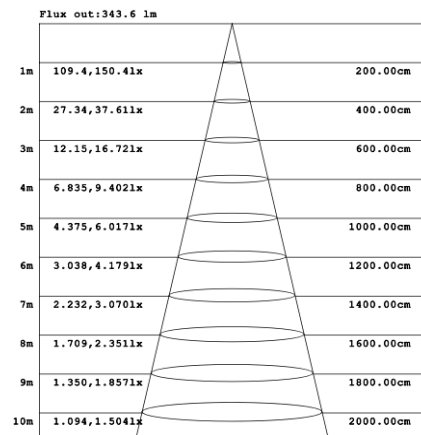

PHOTOMETRIC: Illumination outside the profile, light inside

CIP-K2T-S01A40WZ 31.50" 40W @ 4000K

Note: The Curves indicate the illuminated area and the average illumination when the luminaire is at different distance.

CIP-K2T-S01A50WZ 39.37" 50W @ 4000K

CIP-K2T-S01A60WZ 47.24" 60W @ 4000K

CIP-K2T-S01A70WZ 59.06" 70W @ 4000K

CIP-K2T-S01A80WZ 70.87" 80W @ 4000K

Illumination inside the profile, light outside

CIP-K2T-S01B40WZ 31.50" 40W @ 4000K

CIP-K2T-S01B50WZ 39.37" 50W @ 4000K

CIP-K2T-S01B60WZ 47.24" 60W @ 4000K

CIP-K2T-S01B70WZ 59.06" 70W @ 4000K

CIP-K2T-S01B80WZ 70.87" 80W @ 4000K

Other Configurations (up to 6 rings)