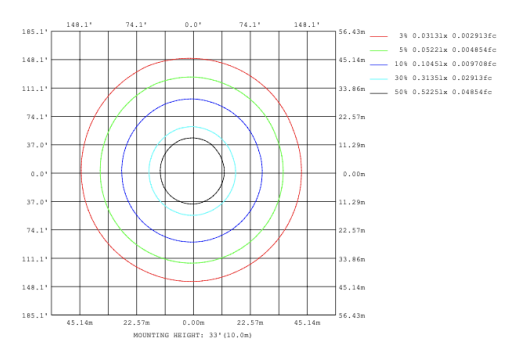

PHOTOMETRIC: Illumination outside the profile, light inside

CIP-K2T-S01A40WZ 31.50" 40W @ 4000K

Note: The Curves indicate the illuminated area and the average illumination when the luminaire is at different distance.

CIP-K2T-S01A50WZ 39.37" 50W @ 4000K

CIP-K2T-S01A60WZ 47.24" 60W @ 4000K

CIP-K2T-S01A70WZ 59.06" 70W @ 4000K

CIP-K2T-S01A80WZ 70.87" 80W @ 4000K

Illumination inside the profile, light outside

CIP-K2T-S01B40WZ 31.50" 40W @ 4000K