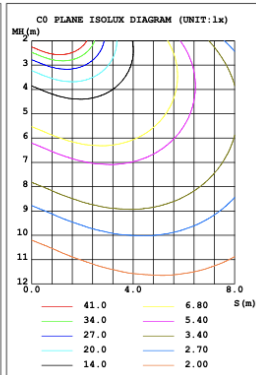

PHOTOMETRIC: Illumination outside the profile, light inside

CIP-K2T-S01A40WZ 31.50" 40W @ 4000K

Note: The Curves indicate the illuminated area and the average illumination when the luminaire is at different distance.

CIP-K2T-S01A50WZ 39.37" 50W @ 4000K

CIP-K2T-S01A60WZ 47.24" 60W @ 4000K

CIP-K2T-S01A70WZ 59.06" 70W @ 4000K

CIP-K2T-S01A80WZ 70.87" 80W @ 4000K

Illumination inside the profile, light outside

CIP-K2T-S01B40WZ 31.50" 40W @ 4000K