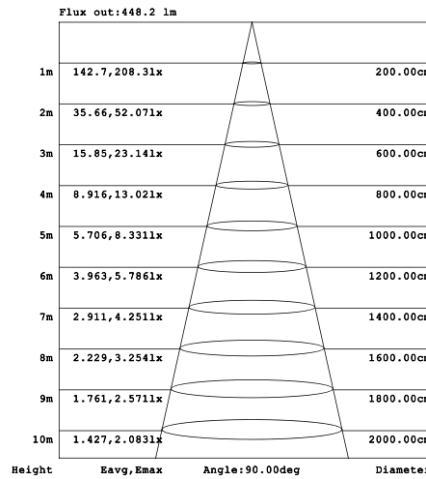

PHOTOMETRIC: Illumination outside the profile, light inside

CIP-K2T-S01A40WZ 31.50" 40W @ 4000K

Note: The Curves indicate the illuminated area and the average illumination when the luminaire is at different distance.

CIP-K2T-S01A50WZ 39.37" 50W @ 4000K

CIP-K2T-S01A60WZ 47.24" 60W @ 4000K

CIP-K2T-S01A70WZ 59.06" 70W @ 4000K

CIP-K2T-S01A80WZ 70.87" 80W @ 4000K

Illumination inside the profile, light outside

CIP-K2T-S01B40WZ 31.50" 40W @ 4000K

CIP-K2T-S01B50WZ 39.37" 50W @ 4000K

CIP-K2T-S01B60WZ 47.24" 60W @ 4000K

CIP-K2T-S01B70WZ 59.06" 70W @ 4000K

CIP-K2T-S01B80WZ 70.87" 80W @ 4000K

Other Configurations (up to 6 rings)