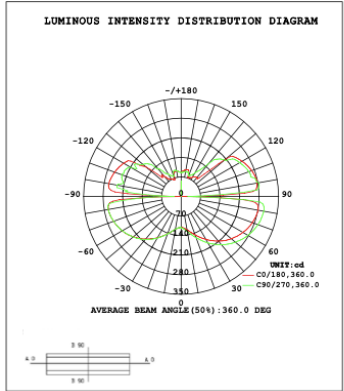

Note: We try to keep standard parts in stock, please check stock and lead time when ordering.

STANDARD COLOR FINISHES / Custom Colors are available, ask representative for more information

LUMEN OUTPUT

Model Number	Size	Wattage	Kevin Temp field selectable	Lumen
CIP-K2T-S02A/B/C/D/E/F/H/J/K	39.37"+31.5"	90W	2700K/3500K/3500K 3000K/3500K/4000K	6750 lm
	47.24"+39.37"	110W	2700K/3500K/3500K 3000K/3500K/4000K	8250 lm
	70.87"+59.05"	150W	2700K/3500K/3500K 3000K/3500K/4000K	11250 lm
CIP-K2T-S02G/I	31.5"+39.37"	90W	2700K/3500K/3500K 3000K/3500K/4000K	6750 lm
	47.24"+59.05"	130W	2700K/3500K/3500K 3000K/3500K/4000K	9750 lm
	59.05"+70.87"	150W	2700K/3500K/3500K 3000K/3500K/4000K	11250 lm

PHOTOMETRIC: Illumination outside the profile, light inside

CIP-K2T-S01A40WZ 31.50" 40W @ 4000K

Note: The Curves indicate the illuminated area and the average illumination when the luminaire is at different distance.