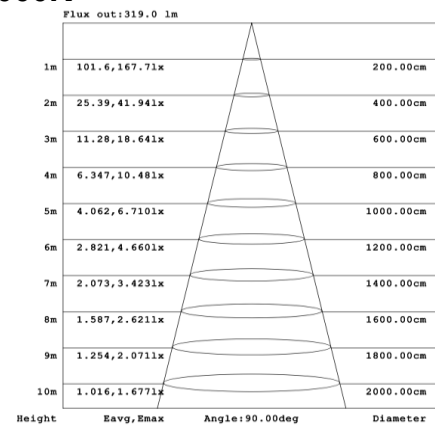

CIP-K2T-S01A50WZ 39.37" 50W @ 4000K