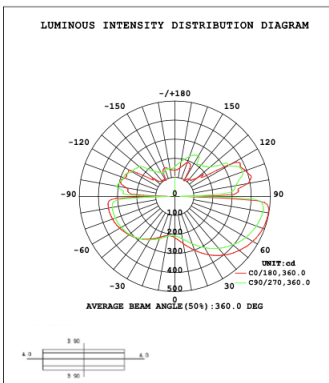

CIP-K2T-S01A60WZ 47.24" 60W @ 4000K