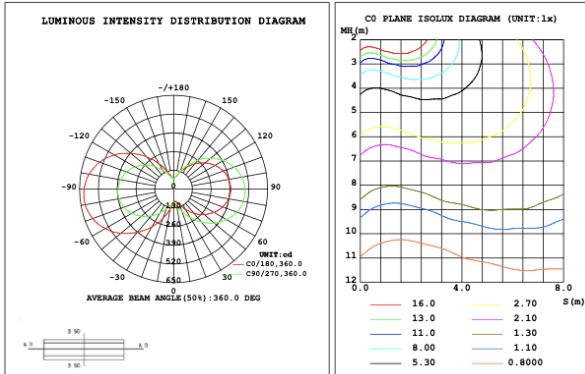

PHOTOMETRIC: Illumination outside the profile, light inside

CIP-K2T-S01A40WZ 31.50" 40W @ 4000K

Note: The Curves indicate the illuminated area and the average illumination when the luminaire is at different distance.

CIP-K2T-S01A50WZ 39.37" 50W @ 4000K

CIP-K2T-S01A60WZ 47.24" 60W @ 4000K

CIP-K2T-S01A70WZ 59.06" 70W @ 4000K

CIP-K2T-S01A80WZ 70.87" 80W @ 4000K

Illumination inside the profile, light outside

CIP-K2T-S01B40WZ 31.50" 40W @ 4000K

CIP-K2T-S01B50WZ 39.37" 50W @ 4000K

CIP-K2T-S01B60WZ 47.24" 60W @ 4000K

CIP-K2T-S01B70WZ 59.06" 70W @ 4000K

CIP-K2T-S01B80WZ 70.87" 80W @ 4000K

Other Configurations (up to 6 rings)