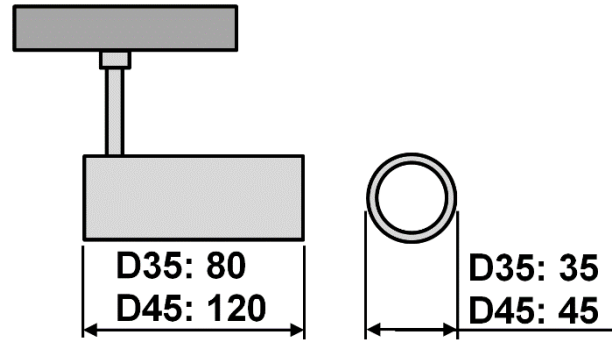

INSTALLATION

W20 Magnetic Track Slotted
 Suitable for Interior Lighting

STANDARD

Designed and Manufactured to Comply with
 CE/RoHS/EMF/TUV/SAA/Erp/cETL/FCC
 IP20 Protection, Class III Electric

OPTION

LED CCT: 1,800K~10,000K/R/G/B/Y
 [CRI]: Ra80, [G] Ra90, [H] RA97
 Custom Housing Finished Color:

Custom Housing Finished Color:

MATT WHITE [HMWT] MATT BLACK [HMBK]

CASE STUDY:

DIMENSION: [UNIT: MM]

MODEL	POWER [W]	LED TYPE	CCT [K]	CRI	FLUX [LM]	POWER FACTOR	BEAM ANGLE	REMOTE CONTROL	INPUT [V]
GTR4464A-D35	5W	5x2W SMD3030	G2700K	RA90	385	>0.5	BL24D:24°	[CDP]:PWM(1%) [REMOTE DRIVER] [CDT]:TRIAC(10%) [CDV]:0/1~10V(8%) [CDV0]:0~10V(1%) [CDV1]:1~10V(10%) [CDX]:DMX512(1%) [CDA]:DALI(1%) [CDZ]:ZIGBEE(1%) [CRF]:2.4GRF(1%)	DC24V [DC48V]
			G3000K	RA90	405				
			G3500K	RA90	400				
			G4000K	RA90	420				
			G5000K	RA90	420				
			H2700K	RA97	335				
			H3000K	RA97	345				
			H3500K	RA97	345				
			H4000K	RA97	380				
			2C@5W	5TGW	G2700K				
GTR4464A-D45	10W	10x2W SMD3030	G2700K	RA90	770	>0.9	BL24D:24°	[REMOTE DRIVER] [CDT]:TRIAC(10%) [CDV]:0/1~10V(8%) [CDV0]:0~10V(1%) [CDV1]:1~10V(10%) [CDX]:DMX512(1%) [CDA]:DALI(1%) [CDZ]:ZIGBEE(1%) [CRF]:2.4GRF(1%)	[REMOTE DRIVER] AC220~240V [AC100~240V] [AC100~277V] [AC100~347V] 50/60Hz
			G3000K	RA90	810				
			G3500K	RA90	800				
			G4000K	RA90	840				
			G5000K	RA90	840				
			H2700K	RA97	670				
			H3000K	RA97	690				
			H3500K	RA97	690				
			H4000K	RA97	760				
			2C@10W	10TGW	G2700K				

NOTE:

All parameters are measured at 25℃ ambient temperature, 35% humidity experimental environment.
 Tolerances of power and luminous flux are ±10%, tolerance of color rendering index is ±3.

CIP Lighting