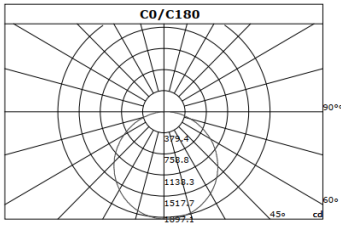

Model No	DIMENSION		DIMENSION CODE
	D	H	
LL0112UDM-50W	18.9" (480mm)	3.7" (95mm)	M
LL0112UDM-80W	23.6" (600mm)	3.7" (95mm)	L
LL0112UDM-120W	35.4" (900mm)	3.7" (95mm)	XL
LL0112UDM-150W	47.2" (1200mm)	3.7" (95mm)	XXL

Model No	DIMENSION		DIMENSION CODE
	D	H	
LL0112R-25W	20.1" (510mm)	3.7" (95mm)	M
LL0112R-40W	24.8" (630mm)	3.7" (95mm)	L
LL0112R-90W	36.6" (930mm)	3.7" (95mm)	XL
LL0112R-150W	48.4" (1230mm)	3.7" (95mm)	XXL

MOUNTED DIRECT&INDIRECT INFO

Model No	DIMENSION Dia	DIRECT LUMEN/WATT	INDIRECT LUMEN/WATT	DIMENSION CODE
LL0112UDM-50W	18.9" (480mm)	2550/30W	1700/20W	M
LL0112UDM-80W	23.6" (600mm)	4250/50W	2550/30W	L
LL0112UDM-120W	35.4" (900mm)	6800/80W	3400/40W	XL
LL0112UDM-150W	47.2" (1200mm)	8500/100W	4250/50W	XXL

Order Example: LL0112S-15W-80-30K-DIM--SW-S

Certificate: UL1598 / UL8750 / LM80 / EN62471

PRODUCT SPECIFICATION

Height	Center lx	Diameter
1.m	1882.88 lx	323.20cm
2.m	470.72 lx	646.39cm
3.m	209.21 lx	969.59cm
4.m	117.68 lx	1292.79cm
5.m	75.32 lx	1615.98cm
6.m	52.30 lx	1939.18cm
7.m	38.43 lx	2262.37cm
8.m	29.42 lx	2585.57cm
9.m	23.25 lx	2908.77cm
10.m	18.83 lx	3231.96cm
11.m	15.56 lx	3555.16cm
12.m	13.08 lx	3878.36cm
13.m	11.14 lx	4201.55cm
14.m	9.61 lx	4524.75cm
15.m	8.37 lx	4847.95cm
16.m	7.35 lx	5171.14cm