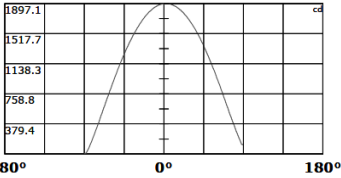

PRODUCT SPECIFICATION