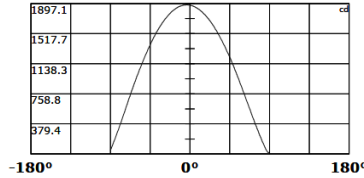

PRODUCT SPECIFICATION