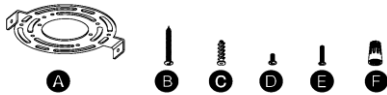

Order Example: LL0112S-15W-80-30K-DIM--SW-S

Certificate: UL1598 / UL8750 / LM80 / EN62471

PRODUCT SPECIFICATION

Height	Center lx	Diameter
1.m	1882.88 lx	323.20cm
2.m	470.72 lx	646.39cm
3.m	209.21 lx	969.59cm
4.m	117.68 lx	1292.79cm
5.m	75.32 lx	1615.98cm
6.m	52.30 lx	1939.18cm
7.m	38.43 lx	2262.37cm
8.m	29.42 lx	2585.57cm
9.m	23.25 lx	2908.77cm
10.m	18.83 lx	3231.96cm
11.m	15.56 lx	3555.16cm
12.m	13.08 lx	3878.36cm
13.m	11.14 lx	4201.55cm
14.m	9.61 lx	4524.75cm
15.m	8.37 lx	4847.95cm
16.m	7.35 lx	5171.14cm

Beam Angle: 116.50°(50%Imax)

Accessories

- A.Mounting Bracket
- B.Anchor Screws
- C.Plastic Anchors
- D.Bracket Screws
- E.Canopy Screws
- F.Wire Connectors

Continuous run

Material

LED system

LED Driver	ARCATA or Equivalent, AC120-277V, PF>0.9, no flicker, UL Cert, Class P	LED	Samsung 2835, 9V, 100mA
Alu PCB	2.0W.M/K, UL Cert	CCT	2700K, 3000K, 3500K, 4000K and 5000K with a great color consistency (within 3-step MacAdam ellipse)
Housing	Alumium6063, painting.	Led life	Minimum 50,000h with 70% of lumen maintenance in 25C ambient temperature, in compliance with IES LM-80 testing measurements.
Lens	PC, UL-94VO, Anti-UV	Operation temp	minus 20C to 40C (centigrade)
Other			