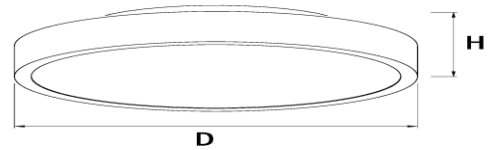

Series	LED MOON LIGHT SERIES	Model	LL0112S/LL0112ST/LL0112M LL0112R
		Project:	
		Type:	
		Notes:	
		Overview	<p>Moon Light with a classic shape and proportions, widely use for general lighting applications. Available in multiple diameter sizes from 11.8" up to 47.2";suspended (aircraft cable and stem for optional), surface mounted, recessed, and trimless recessed installation for optional.light distributions to fit the scale, proportions and light output requirements of the project.</p>

LL0112S/LL0112UDS

LL0112M/LL0112UDM

Model No	DIMENSION		DIMENSION CODE
	D	H	
LL0112M-15W	11.8" (300mm)	2.6" (65mm)	SS
LL0112M-20W	15.7" (400mm)	2.6" (65mm)	S
LL0112M-25W	18.9" (480mm)	3.7" (95mm)	M
LL0112M-40W	23.6" (600mm)	3.7" (95mm)	L
LL0112M-90W	35.4" (900mm)	3.7" (95mm)	XL
LL0112M-150W	47.2" (1200mm)	3.7" (95mm)	XXL

Model No	DIMENSION				DIMENSION CODE
	D	H	A	B	
LL0112S-15W	11.8" (300mm)	1.8" (45mm)	10.0" (250mm)	1.38" (35mm)	SS
LL0112S-20W	15.7" (400mm)	1.8" (45mm)	10.0" (250mm)	1.38" (35mm)	S
LL0112S-25W	18.9" (480mm)	3.1" (80mm)	10.0" (250mm)	1.38" (35mm)	M
LL0112S-40W	23.6" (600mm)	3.1" (80mm)	10.0" (250mm)	1.38" (35mm)	L
LL0112S-90W	35.4" (900mm)	3.1" (80mm)	10.0" (250mm)	1.38" (35mm)	XL
LL0112S-180W	47.2" (1200mm)	3.1" (80mm)	13.8" (350mm)	1.38" (35mm)	XXL

Model No	DIMENSION		DIMENSION CODE
	D	H	
LL0112UDM-50W	18.9" (480mm)	3.7" (95mm)	M
LL0112UDM-80W	23.6" (600mm)	3.7" (95mm)	L
LL0112UDM-120W	35.4" (900mm)	3.7" (95mm)	XL
LL0112UDM-150W	47.2" (1200mm)	3.7" (95mm)	XXL