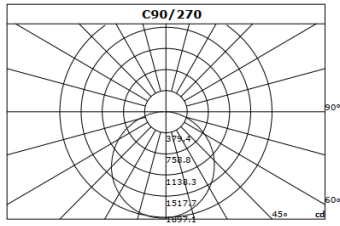

Model No	DIMENSION		DIMENSION CODE
	D	H	
LL0112UDM-50W	18.9" (480mm)	3.7" (95mm)	M
LL0112UDM-80W	23.6" (600mm)	3.7" (95mm)	L
LL0112UDM-120W	35.4" (900mm)	3.7" (95mm)	XL
LL0112UDM-150W	47.2" (1200mm)	3.7" (95mm)	XXL

Model No	DIMENSION		DIMENSION CODE
	D	H	
LL0112R-25W	20.1" (510mm)	3.7" (95mm)	M
LL0112R-40W	24.8" (630mm)	3.7" (95mm)	L
LL0112R-90W	36.6" (930mm)	3.7" (95mm)	XL
LL0112R-150W	48.4" (1230mm)	3.7" (95mm)	XXL

MOUNTED DIRECT&INDIRECT INFO

Model No	DIMENSION Dia	DIRECT LUMEN/WATT	INDIRECT LUMEN/WATT	DIMENSION CODE
LL0112UDM-50W	18.9" (480mm)	2550/30W	1700/20W	M
LL0112UDM-80W	23.6" (600mm)	4250/50W	2550/30W	L
LL0112UDM-120W	35.4" (900mm)	6800/80W	3400/40W	XL
LL0112UDM-150W	47.2" (1200mm)	8500/100W	4250/50W	XXL

Order Example: LL0112S-15W-80-30K-DIM--SW-S

Certificate: UL1598 / UL8750 / LM80 / EN62471

PRODUCT SPECIFICATION

Height	Center lx	Diameter
1.m	1882.88 lx	323.20cm
2.m	470.72 lx	646.39cm
3.m	209.21 lx	969.59cm
4.m	117.68 lx	1292.79cm
5.m	75.32 lx	1615.98cm
6.m	52.30 lx	1939.18cm
7.m	38.43 lx	2262.37cm
8.m	29.42 lx	2585.57cm
9.m	23.25 lx	2908.77cm
10.m	18.83 lx	3231.96cm
11.m	15.56 lx	3555.16cm
12.m	13.08 lx	3878.36cm
13.m	11.14 lx	4201.55cm
14.m	9.61 lx	4524.75cm
15.m	8.37 lx	4847.95cm
16.m	7.35 lx	5171.14cm