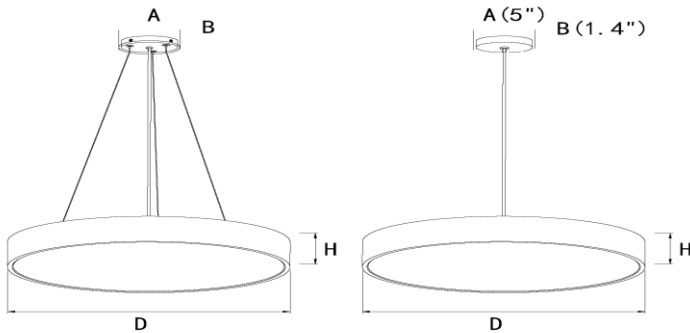

Series	LED MOON LIGHT SERIES	Model	LL0112S/LL0112ST/LL0112M LL0112R
		Project:	
		Type:	
		Notes:	
		Overview	<p>Moon Light with a classic shape and proportions, widely use for general lighting applications. Available in multiple diameter sizes from 11.8" up to 47.2";suspended (aircraft cable and stem for optional), surface mounted, recessed, and trimless recessed installation for optional.light distributions to fit the scale, proportions and light output requirements of the project.</p>

LL0112S/LL0112UDS

LL0112M/LL0112UDM

Model No	DIMENSION		DIMENSION CODE
	D	H	
LL0112M-15W	11.8" (300mm)	2.6" (65mm)	SS
LL0112M-20W	15.7" (400mm)	2.6" (65mm)	S
LL0112M-25W	18.9" (480mm)	3.7" (95mm)	M
LL0112M-40W	23.6" (600mm)	3.7" (95mm)	L
LL0112M-90W	35.4" (900mm)	3.7" (95mm)	XL
LL0112M-150W	47.2" (1200mm)	3.7" (95mm)	XXL

Model No	DIMENSION				DIMENSION CODE
	D	H	A	B	
LL0112S-15W	11.8" (300mm)	1.8" (45mm)	10.0" (250mm)	1.38" (35mm)	SS
LL0112S-20W	15.7" (400mm)	1.8" (45mm)	10.0" (250mm)	1.38" (35mm)	S
LL0112S-25W	18.9" (480mm)	3.1" (80mm)	10.0" (250mm)	1.38" (35mm)	M
LL0112S-40W	23.6" (600mm)	3.1" (80mm)	10.0" (250mm)	1.38" (35mm)	L
LL0112S-90W	35.4" (900mm)	3.1" (80mm)	10.0" (250mm)	1.38" (35mm)	XL
LL0112S-180W	47.2" (1200mm)	3.1" (80mm)	13.8" (350mm)	1.38" (35mm)	XXL

Model No	DIMENSION		DIMENSION CODE
	D	H	
LL0112R-25W	20.1" (510mm)	3.7" (95mm)	M
LL0112R-40W	24.8" (630mm)	3.7" (95mm)	L
LL0112R-90W	36.6" (930mm)	3.7" (95mm)	XL
LL0112R-150W	48.4" (1230mm)	3.7" (95mm)	XXL