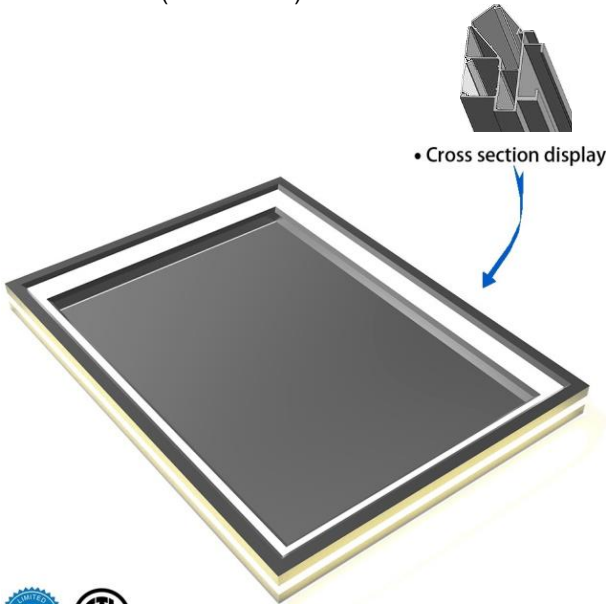

Catalog #		Prepared by	
Project		Date	
		Notes	

MODEL CIP-MR028G-(Dimensions)

FEATURES & BENEFITS

- Sleek and modern profile
- Positive and side lighting, providing more ample illumination
- 48° elevation luminous design for more uniform illumination
- Simulate natural ecological lighting and natural lighting in daily scenes, restore makeup, and display colors without color difference.
- Removable assembly structure for easy installation and replacement of components
- Lead-free, copper-free, corrosion-resistant Halo™ Mirror glass
- Lightweight, waterproof, dustproof, and rust proof space aluminum material edging
- Greater illuminance with half the power consumption of traditional LED mirrors
- Forward-phase dimming technology
- Energy efficient
- 3-year limited warranty
- Fast lead times

LIGHTING SPECIFICATIONS

- Natural-looking LED light color
- CRI: 90+
- CCT: 3000K - 6000K or 3CCT
- Watt: 6-7 W/ft, 20-23 W/m
- Calculated L70 140,000-hour LED lifespan
- Built-in EMX diffusers

DESCRIPTION

When you need to use the mirror to apply makeup or check on blemishes, then you need to place the mirror where it receives good light.

This mirror offers remarkably accurate color rendering, adjustable color temperature and bright, consistent output that to solve this problem.