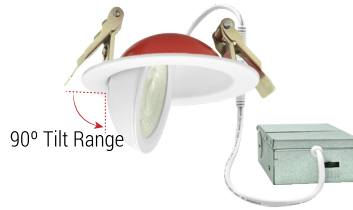

90° Tilt Range