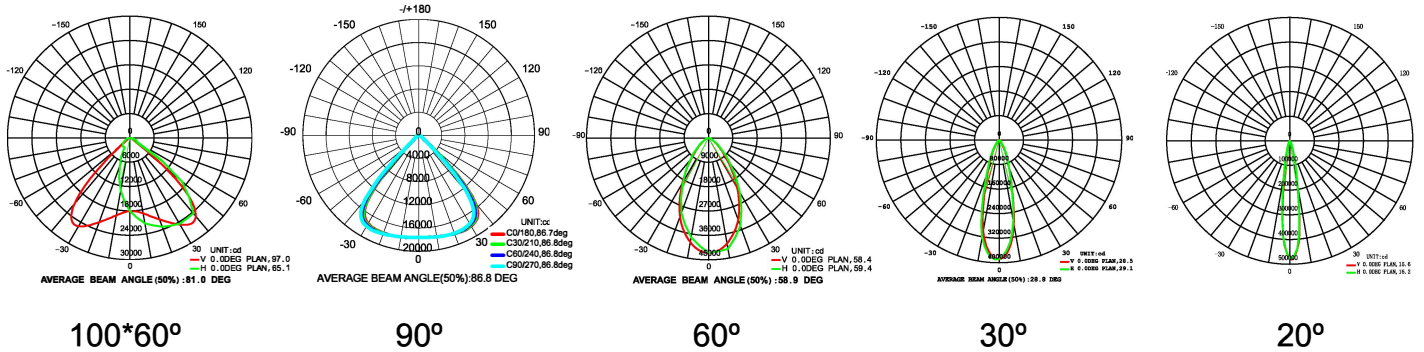

Options

Driver	CCT	Beam Angle
Lifud Driver	3000K	100°60°
	4000K	90°
	5000K	60°
	5700K	30°
		20°

Application

Sports Lighting, Stadium lighting, Sports fields, Car parks, High mast installations Dock, railway and container yards, Ports and other large scale outdoor applications, Architectural lighting, Landscape lighting, Industrial and commercial exterior lighting Decorative lighting for holidays, trade shows, exhibitions.

Specifications

Item	Power	Leds	CRI	Weight	Beam Angle	
FL240W-07-G19	240W	160Lm/W	SMD 5050	>70	3.9kg(8.60lbs)	100°60°/90°/60°/30°/20°
FL320W-07-G19	320W	160Lm/W	SMD 5050	>70	5.5kg(12.1lbs)	100°60°/90°/60°/30°/20°

Photometry

FL-07-G19 LED Sports Light

Dimensions(mm)

240W

320W

Model Options

240W

320W