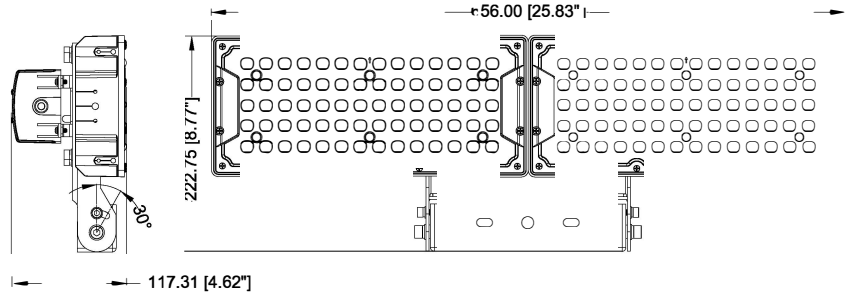

Specifications

Item	Power	Leds	CRI	Weight	Beam Angle	
FL240W-07-G19	240W	160Lm/W	SMD 5050	>70	3.9kg(8.60lbs)	100°60°/90°/60°/30°/20°
FL320W-07-G19	320W	160Lm/W	SMD 5050	>70	5.5kg(12.1lbs)	100°60°/90°/60°/30°/20°

Photometry

FL-07-G19 LED Sports Light

Dimensions(mm)

240W

320W

Model Options

240W

320W

P1

P2

FL-07-G19 LED Sports Light

Installation and use

P1 Yoke

1a

Power	D1	D2
240W	90mm	8mm
320W	90mm	8mm

2a