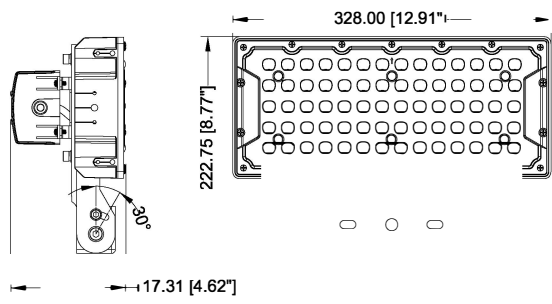

Specifications

Item	Power	Leds	CRI	Weight	Beam Angle	
FL240W-07-G19	240W	160Lm/W	SMD 5050	>70	3.9kg(8.60lbs)	100°60°/90°/60°/30°/20°
FL320W-07-G19	320W	160Lm/W	SMD 5050	>70	5.5kg(12.1lbs)	100°60°/90°/60°/30°/20°

Photometry

FL-07-G19 LED Sports Light

Dimensions(mm)

240W

320W

Model Options

240W

320W