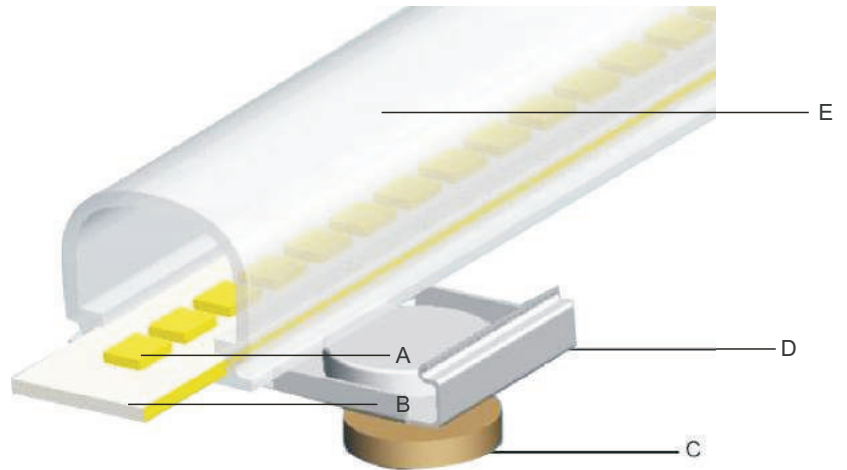

PRODUCT DESCRIPTION:

Magnetic LED Retrofit Strip Kit is a long lasting, money-saving solution that retrofit traditional 1x4, 2x2, 2x4 light fixtures. Kits offer high efficiency 140-150lm/w, Eco-Friendly, simple magnetic installation. Applications including offices, lobbies, hallways and conference rooms in schools municipalities, libraries, airport, healthcare facilities and so on .

FEATURES:

- Input at AC100-277V.
- 3000K,3500K,4000K,4500K,5000K CCT.
- 150lm/w without cover or 140lm/w with cover.
- External driver from 9w to 72w.
- 0-10V Dimming optional. Dimmer not included.
- Magnet adhesive, and installation hole on both end.
- Five years warranty

ACCESSORIES MAP

- A. led chips
- B. lamp panel
- C. permanent-magnet
- D. the block buttons
- E. PC Cover

Clear cover

Milky cover

without Cover

1strip

2 strips

3 strips

1. Open the old Fixture's Cover

2. Take out Tubes and Reflector

3. Take out the ballast

4. Install LED Magnetic strips

5. Rewiring

6. Install the Reflector

7. Close the Cover

8. Turn on the light