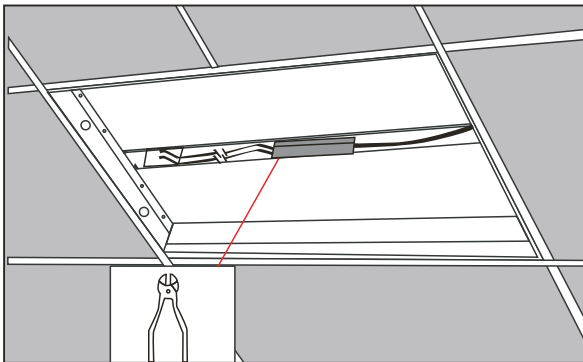

4strips

connector

permanent-magnet

SIZE

APPLICATION

LED Troffer

LED High bay

INSTALLATION INSTRUCTION

1. Open the old Fixture's Cover

2. Take out Tubes and Reflector

3. Take out the ballast

4. Install LED Magnetic strips

5. Rewiring

6. Install the Reflector

7. Close the Cover

8. Turn on the light