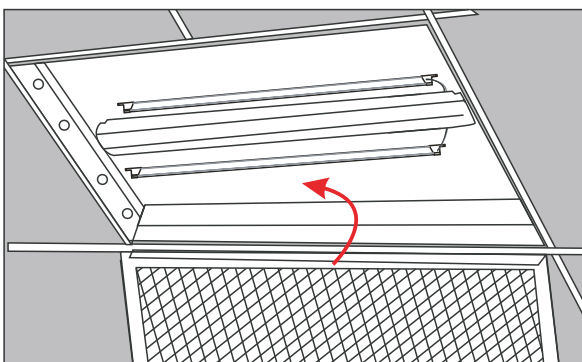

4strips

connector

permanent-magnet

SIZE

APPLICATION

LED Troffer

LED High bay

INSTALLATION INSTRUCTION

1. Open the old Fixture's Cover

2. Take out Tubes and Reflector

3. Take out the ballast

4. Install LED Magnetic strips

5. Rewiring

6. Install the Reflector

7. Close the Cover

8. Turn on the light