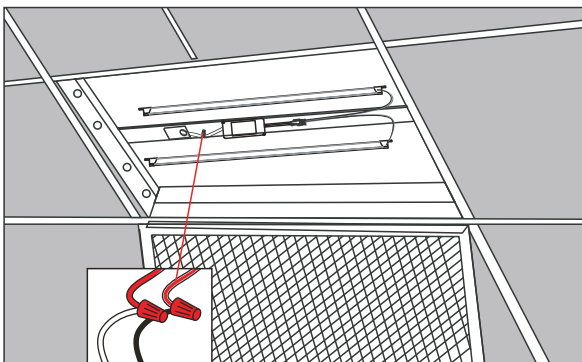

4strips

connector

permanent-magnet

SIZE

APPLICATION

LED Troffer

LED High bay

INSTALLATION INSTRUCTION

1. Open the old Fixture's Cover

2. Take out Tubes and Reflector

3. Take out the ballast

4. Install LED Magnetic strips

5. Rewiring

6. Install the Reflector

7. Close the Cover

8. Turn on the light