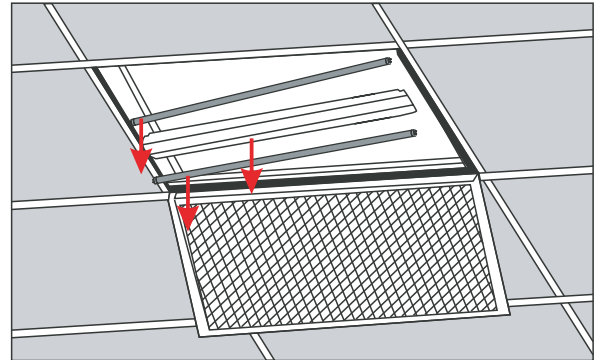

ACCESSORIES MAP

- A. led chips
- B. lamp panel
- C. permanent-magnet
- D. the block buttons
- E. PC Cover

Clear cover

Milky cover

without Cover

1strip

2 strips

3 strips

4strips

connector

permanent-magnet

SIZE

APPLICATION

LED Troffer

LED High bay

INSTALLATION INSTRUCTION

1. Open the old Fixture's Cover

2. Take out Tubes and Reflector

3. Take out the ballast

4. Install LED Magnetic strips

5. Rewiring

6. Install the Reflector

7. Close the Cover

8. Turn on the light