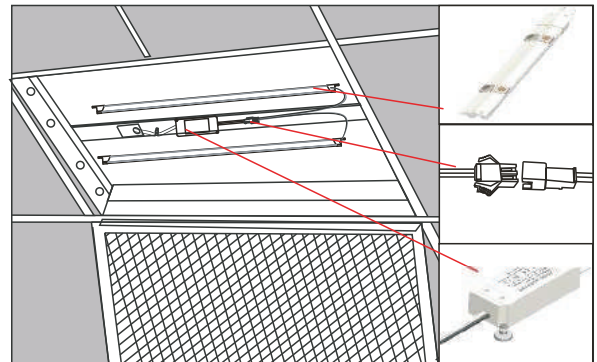

ACCESSORIES MAP

- A. led chips
- B. lamp panel
- C. permanent-magnet
- D. the block buttons
- E. PC Cover

Clear cover

Milky cover

without Cover

1strip

2 strips

3 strips

4strips

connector

permanent-magnet

SIZE

APPLICATION

LED Troffer

LED High bay

INSTALLATION INSTRUCTION

1. Open the old Fixture's Cover

2. Take out Tubes and Reflector

3. Take out the ballast

4. Install LED Magnetic strips

5. Rewiring

6. Install the Reflector

7. Close the Cover

8. Turn on the light