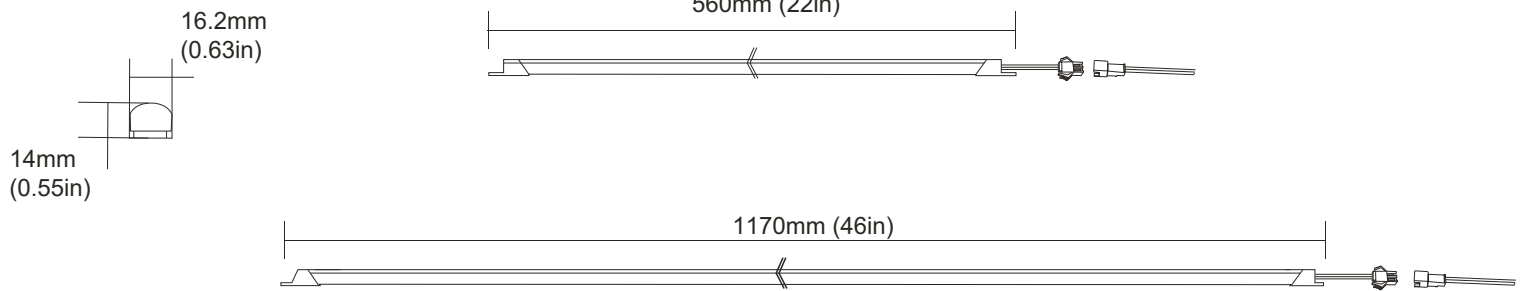

4strips

connector

permanent-magnet

SIZE

APPLICATION

LED Troffer

LED High bay

INSTALLATION INSTRUCTION