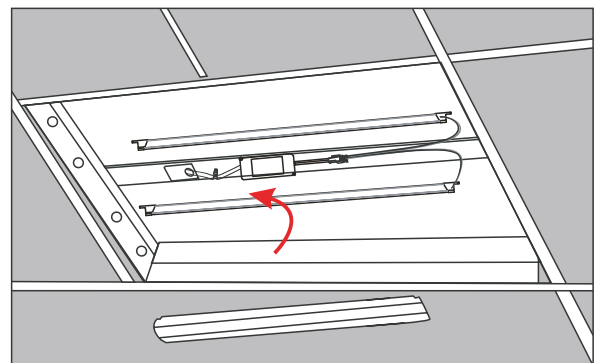

4strips

connector

permanent-magnet

SIZE

APPLICATION

LED Troffer

LED High bay

INSTALLATION INSTRUCTION

1. Open the old Fixture's Cover

2. Take out Tubes and Reflector

3. Take out the ballast

4. Install LED Magnetic strips

5. Rewiring

6. Install the Reflector

7. Close the Cover

8. Turn on the light