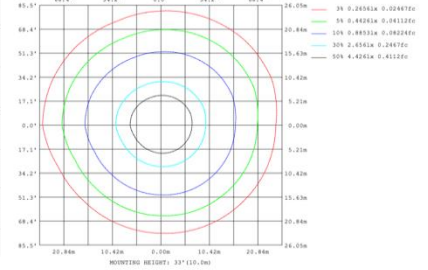

Tiers: Other Tier options available (1-6)

PHOTOMETRIC: Testing for Single ring and direct Illumination

15.75" 20W @ 4000K

23.62" 30W @ 4000K

31.50" 40W @ 4000K

39.37" 50W @ 4000K

47.24" 60W @ 4000K

59.06" 70W @ 4000K