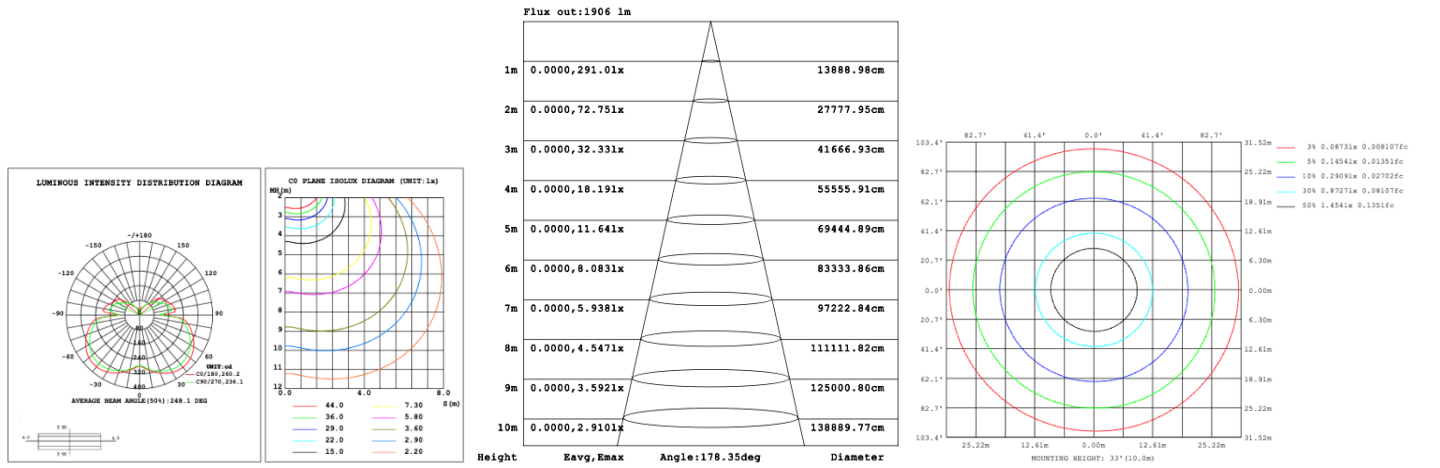

Tiers: Other Tier options available (1-6)

PHOTOMETRIC: Testing for Single ring and direct Illumination

15.75" 20W @ 4000K

23.62" 30W @ 4000K

31.50" 40W @ 4000K

39.37" 50W @ 4000K

47.24" 60W @ 4000K

59.06" 70W @ 4000K