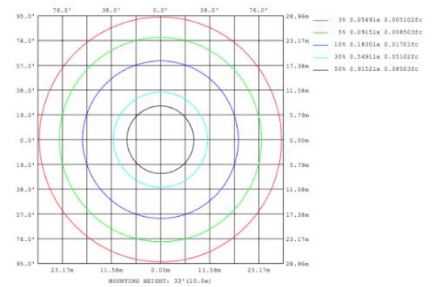

Tiers: Other Tier options available (1-6)

PHOTOMETRIC: Testing for Single ring and direct Illumination

15.75" 20W @ 4000K

23.62" 30W @ 4000K

31.50" 40W @ 4000K

39.37" 50W @ 4000K

47.24" 60W @ 4000K

59.06" 70W @ 4000K