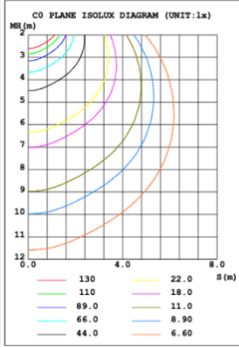

STANDARD COLOR FINISHES

LUMEN OUTPUT

Model Number	Size	Wattage	Kelvin Temp field Selectable \pm 500K	Delivered Lumen \pm 10%
CIP-AS-U01A/B/C/D/E	15.75"	20W	3000K/3500K/4000K or 2700K/3500K/4000K	2400 lm
	23.62"	30W	3000K/3500K/4000K or 2700K/3500K/4000K	3600 lm
	31.50"	40W	3000K/3500K/4000K or 2700K/3500K/4000K	4800 lm
	39.37"	50W	3000K/3500K/4000K or 2700K/3500K/4000K	6000 lm
	47.24"	60W	3000K/3500K/4000K or 2700K/3500K/4000K	7200 lm
	59.06"	70W	3000K/3500K/4000K or 2700K/3500K/4000K	8400 lm
	70.87"	80W	3000K/3500K/4000K or 2700K/3500K/4000K	9600 lm

Tiers: Other Tier options available (1-6)

PHOTOMETRIC: Testing for Single ring and direct Illumination

15.75" 20W @ 4000K

23.62" 30W @ 4000K

31.50" 40W @ 4000K

39.37" 50W @ 4000K

47.24" 60W @ 4000K

59.06" 70W @ 4000K