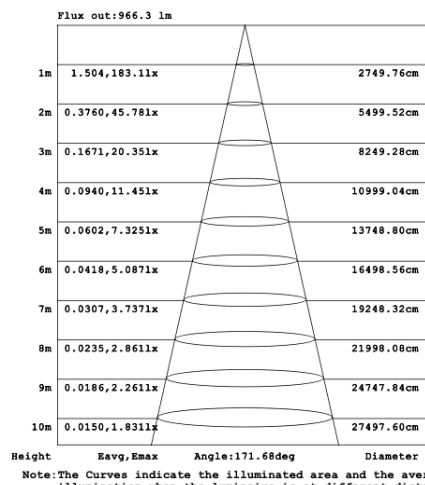

STANDARD COLOR FINISHES

LUMEN OUTPUT

Model Number	Size	Wattage	Kelvin Temp field Selectable \pm 500K	Delivered Lumen \pm 10%
CIP-AS-U01A/B/C/D/E	15.75"	20W	3000K/3500K/4000K or 2700K/3500K/4000K	2400 lm
	23.62"	30W	3000K/3500K/4000K or 2700K/3500K/4000K	3600 lm
	31.50"	40W	3000K/3500K/4000K or 2700K/3500K/4000K	4800 lm
	39.37"	50W	3000K/3500K/4000K or 2700K/3500K/4000K	6000 lm
	47.24"	60W	3000K/3500K/4000K or 2700K/3500K/4000K	7200 lm
	59.06"	70W	3000K/3500K/4000K or 2700K/3500K/4000K	8400 lm
	70.87"	80W	3000K/3500K/4000K or 2700K/3500K/4000K	9600 lm

Tiers: Other Tier options available (1-6)

PHOTOMETRIC: Testing for Single ring and direct Illumination

15.75" 20W @ 4000K

23.62" 30W @ 4000K

31.50" 40W @ 4000K

39.37" 50W @ 4000K

47.24" 60W @ 4000K

59.06" 70W @ 4000K