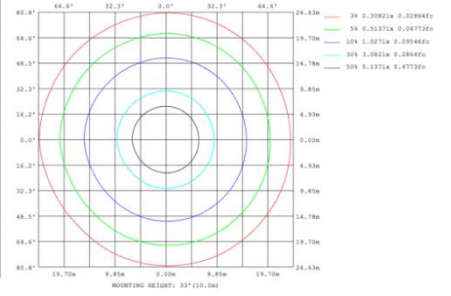

Tiers: Other Tier options available (1-6)

PHOTOMETRIC: Testing for Single ring and direct Illumination

15.75" 20W @ 4000K

23.62" 30W @ 4000K

31.50" 40W @ 4000K

39.37" 50W @ 4000K

47.24" 60W @ 4000K

59.06" 70W @ 4000K