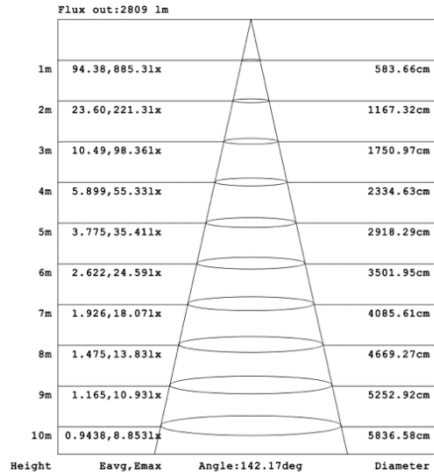

STANDARD COLOR FINISHES

LUMEN OUTPUT

Model Number	Size	Wattage	Kelvin Temp field Selectable \pm 500K	Delivered Lumen \pm 10%
CIP-AS-U01A/B/C/D/E	15.75"	20W	3000K/3500K/4000K or 2700K/3500K/4000K	2400 lm
	23.62"	30W	3000K/3500K/4000K or 2700K/3500K/4000K	3600 lm
	31.50"	40W	3000K/3500K/4000K or 2700K/3500K/4000K	4800 lm
	39.37"	50W	3000K/3500K/4000K or 2700K/3500K/4000K	6000 lm
	47.24"	60W	3000K/3500K/4000K or 2700K/3500K/4000K	7200 lm
	59.06"	70W	3000K/3500K/4000K or 2700K/3500K/4000K	8400 lm
	70.87"	80W	3000K/3500K/4000K or 2700K/3500K/4000K	9600 lm

Tiers: Other Tier options available (1-6)

PHOTOMETRIC: Testing for Single ring and direct Illumination

15.75" 20W @ 4000K

23.62" 30W @ 4000K

31.50" 40W @ 4000K

39.37" 50W @ 4000K

47.24" 60W @ 4000K

59.06" 70W @ 4000K

70.87" 80W @ 4000K