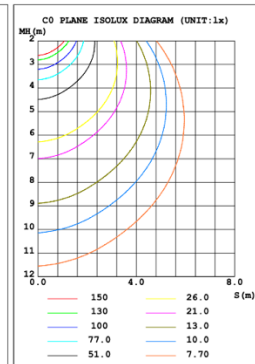

STANDARD COLOR FINISHES

LUMEN OUTPUT

Model Number	Size	Wattage	Kelvin Temp field Selectable \pm 500K	Delivered Lumen \pm 10%
CIP-AS-U01A/B/C/D/E	15.75"	20W	3000K/3500K/4000K or 2700K/3500K/4000K	2400 lm
	23.62"	30W	3000K/3500K/4000K or 2700K/3500K/4000K	3600 lm
	31.50"	40W	3000K/3500K/4000K or 2700K/3500K/4000K	4800 lm
	39.37"	50W	3000K/3500K/4000K or 2700K/3500K/4000K	6000 lm
	47.24"	60W	3000K/3500K/4000K or 2700K/3500K/4000K	7200 lm
	59.06"	70W	3000K/3500K/4000K or 2700K/3500K/4000K	8400 lm
	70.87"	80W	3000K/3500K/4000K or 2700K/3500K/4000K	9600 lm

Tiers: Other Tier options available (1-6)

PHOTOMETRIC: Testing for Single ring and direct Illumination

15.75" 20W @ 4000K

23.62" 30W @ 4000K

31.50" 40W @ 4000K

39.37" 50W @ 4000K

47.24" 60W @ 4000K

59.06" 70W @ 4000K