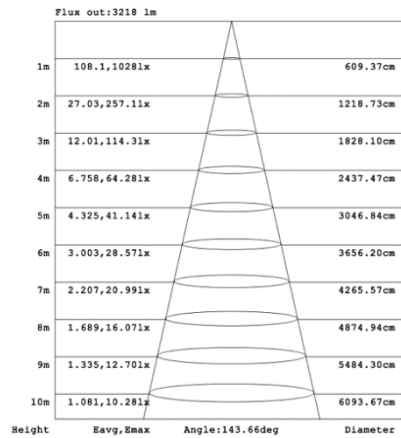

Tiers: Other Tier options available (1-6)

PHOTOMETRIC: Testing for Single ring and direct Illumination

15.75" 20W @ 4000K

23.62" 30W @ 4000K

31.50" 40W @ 4000K

39.37" 50W @ 4000K

47.24" 60W @ 4000K

59.06" 70W @ 4000K

70.87" 80W @ 4000K