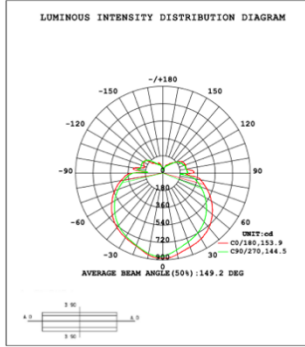

Tiers: Other Tier options available (1-6)

PHOTOMETRIC: Testing for Single ring and direct Illumination

15.75" 20W @ 4000K

23.62" 30W @ 4000K

31.50" 40W @ 4000K

39.37" 50W @ 4000K

47.24" 60W @ 4000K

59.06" 70W @ 4000K