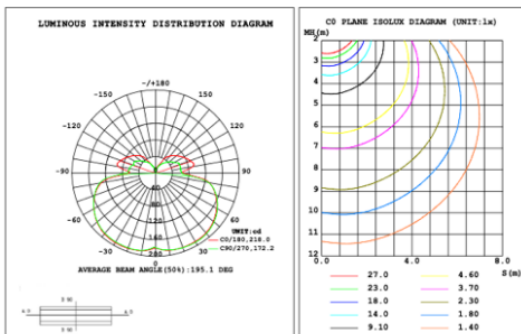

STANDARD COLOR FINISHES

LUMEN OUTPUT

Model Number	Size	Wattage	Kelvin Temp field Selectable \pm 500K	Delivered Lumen \pm 10%
CIP-AS-U01A/B/C/D/E	15.75"	20W	3000K/3500K/4000K or 2700K/3500K/4000K	2400 lm
	23.62"	30W	3000K/3500K/4000K or 2700K/3500K/4000K	3600 lm
	31.50"	40W	3000K/3500K/4000K or 2700K/3500K/4000K	4800 lm
	39.37"	50W	3000K/3500K/4000K or 2700K/3500K/4000K	6000 lm
	47.24"	60W	3000K/3500K/4000K or 2700K/3500K/4000K	7200 lm
	59.06"	70W	3000K/3500K/4000K or 2700K/3500K/4000K	8400 lm
	70.87"	80W	3000K/3500K/4000K or 2700K/3500K/4000K	9600 lm

RGBW/TUNABLE WHITE SMART CONTROL

Get Smart

Using Amazon Echo, Echo Dot, or any Alexa-enabled device allows you to turn your luminaire on and off, dim the light and change light color to Red, Green, Blue or White independently by using voice command or Smart phone app, DMX, Handheld remote or wall control.

Tiers: Other Tier options available (1-6)

PHOTOMETRIC: Testing for Single ring and direct Illumination

15.75" 20W @ 4000K

23.62" 30W @ 4000K

31.50" 40W @ 4000K

39.37" 50W @ 4000K

47.24" 60W @ 4000K

59.06" 70W @ 4000K