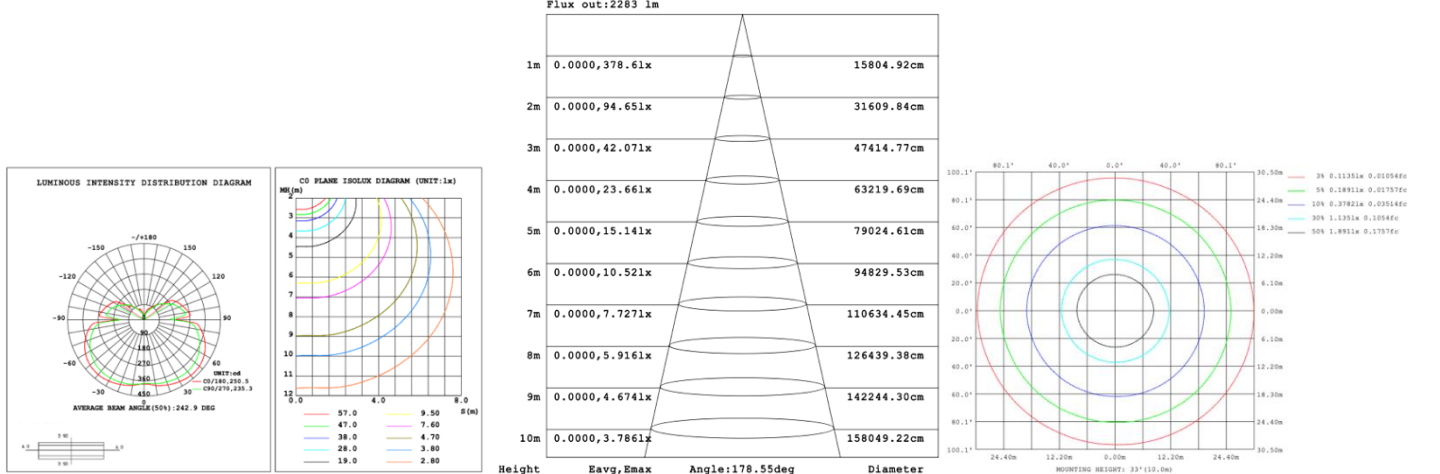

Tiers: Other Tier options available (1-6)

PHOTOMETRIC: Testing for Single ring and direct Illumination

15.75" 20W @ 4000K

23.62" 30W @ 4000K

31.50" 40W @ 4000K

39.37" 50W @ 4000K

47.24" 60W @ 4000K

59.06" 70W @ 4000K