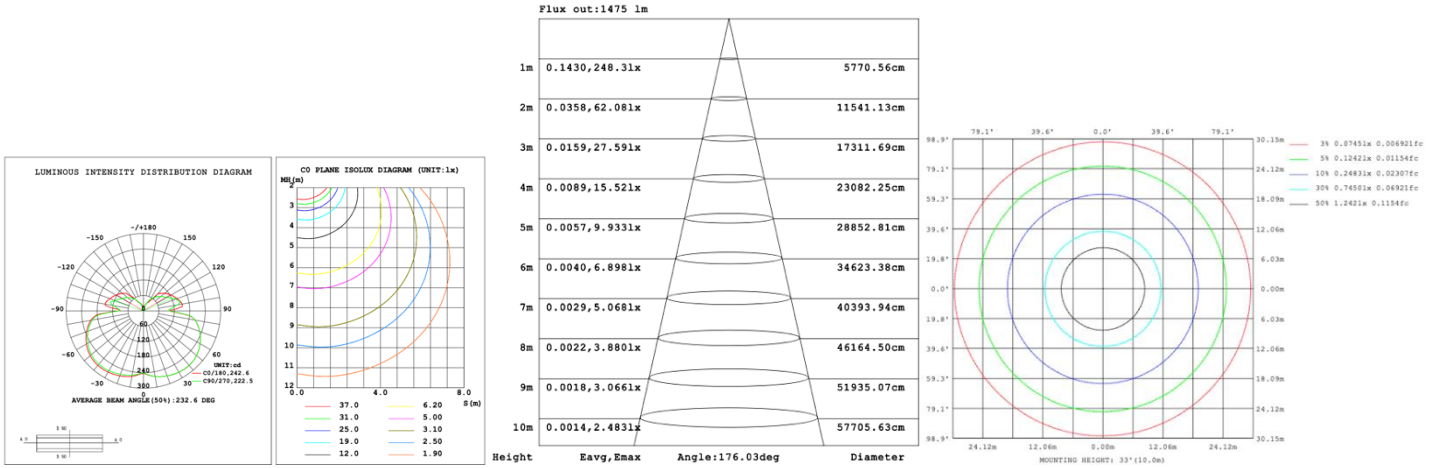

Tiers: Other Tier options available (1-6)

PHOTOMETRIC: Testing for Single ring and direct Illumination

15.75" 20W @ 4000K

23.62" 30W @ 4000K

31.50" 40W @ 4000K

39.37" 50W @ 4000K

47.24" 60W @ 4000K

59.06" 70W @ 4000K