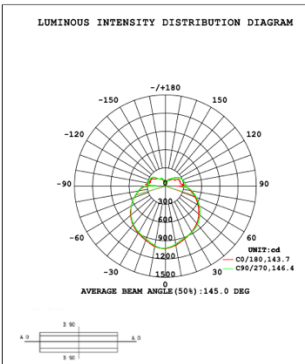

Tiers: Other Tier options available (1-6)

PHOTOMETRIC: Testing for Single ring and direct Illumination

15.75" 20W @ 4000K

23.62" 30W @ 4000K

31.50" 40W @ 4000K

39.37" 50W @ 4000K

47.24" 60W @ 4000K

59.06" 70W @ 4000K

70.87" 80W @ 4000K