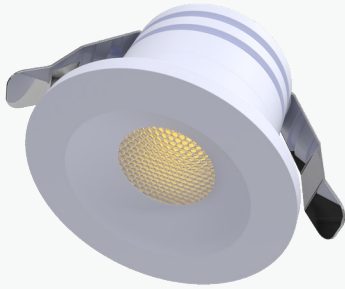

Nania Recessed Lights

Mini

- 22k NAA-02500
- 27k NAA-02501
- 30k NAA-02502
- 35k NAA-02503

Product Information

Trim Finish	White	mA	37mA
Output lumens	100	Dimmable	Down to 5%
Beam angle	36°	Cut out	0.69"
Volts	24V	OD	0.79"
Wattage	1W	Depth	1.03"
CRI	90>	Packed	20/100

	NAA-02500	NAA-02501	NAA-02502	NAA-02503
Color temp	2200k	2700k	3000k	3500k

- 22k NAA-02510
- 27k NAA-02511
- 30k NAA-02512
- 35k NAA-02513

Product Information

Trim Finish	Black	mA	37mA
Output lumens	100	Dimmable	Down to 5%
Beam angle	36°	Cut out	0.69"
Volts	24V	OD	0.79"
Wattage	1W	Depth	1.03"
CRI	90>	Packed	20/100

	NAA-02510	NAA-02511	NAA-02512	NAA-02513
Color temp	2200k	2700k	3000k	3500k

- 22k NAA-02540
- 27k NAA-02541
- 30k NAA-02542
- 35k NAA-02543

Product Information

Trim Finish	Brushed Brass	mA	37mA
Output lumens	100	Dimmable	Down to 5%
Beam angle	36°	Cut out	0.69"
Volts	24V	OD	0.79"
Wattage	1W	Depth	1.03"
CRI	90>	Packed	20/100

	NAA-02540	NAA-02541	NAA-02542	NAA-02543
Color temp	2200k	2700k	3000k	3500k

1"

- 22k NAA-00100 ○ 27k NAA-00101
- 30k NAA-00102 ○ 35k NAA-00103

Product Information

Trim Finish	White	mA	80mA
Output lumens	175	Dimmable	Down to 5%
Beam angle	36°	Cut out	0.98"
Volts	24V	OD	1.26"
Wattage	2W	Depth	0.91"
CRI	90>	Packed	20/100
	NAA-00100	NAA-00101	NAA-00102
Color temp	2200k	2700k	3000k