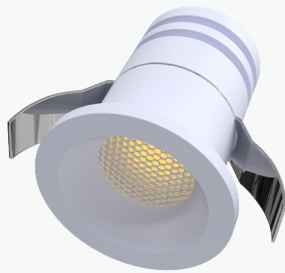

Nania Recessed Lights

Mini

- 22k NAA-02500
- 27k NAA-02501
- 30k NAA-02502
- 35k NAA-02503

Product Information

Trim Finish	White	mA	37mA
Output lumens	100	Dimmable	Down to 5%
Beam angle	36°	Cut out	0.69"
Volts	24V	OD	0.79"
Wattage	1W	Depth	1.03"
CRI	90>	Packed	20/100

	NAA-02500	NAA-02501	NAA-02502	NAA-02503
Color temp	2200k	2700k	3000k	3500k

- 22k NAA-02510
- 27k NAA-02511
- 30k NAA-02512
- 35k NAA-02513

Product Information

Trim Finish	Black	mA	37mA
Output lumens	100	Dimmable	Down to 5%
Beam angle	36°	Cut out	0.69"
Volts	24V	OD	0.79"
Wattage	1W	Depth	1.03"
CRI	90>	Packed	20/100

	NAA-02510	NAA-02511	NAA-02512	NAA-02513
Color temp	2200k	2700k	3000k	3500k

- 22k NAA-02540
- 27k NAA-02541
- 30k NAA-02542
- 35k NAA-02543

Product Information

Trim Finish	Brushed Brass	mA	37mA
Output lumens	100	Dimmable	Down to 5%
Beam angle	36°	Cut out	0.69"
Volts	24V	OD	0.79"
Wattage	1W	Depth	1.03"
CRI	90>	Packed	20/100

	NAA-02540	NAA-02541	NAA-02542	NAA-02543
Color temp	2200k	2700k	3000k	3500k

1"

- 22k NAA-00100 ○ 27k NAA-00101
- 30k NAA-00102 ○ 35k NAA-00103

Product Information

Trim Finish	White	mA	80mA
Output lumens	175	Dimmable	Down to 5%
Beam angle	36°	Cut out	0.98"
Volts	24V	OD	1.26"
Wattage	2W	Depth	0.91"
CRI	90>	Packed	20/100
	NAA-00100	NAA-00101	NAA-00102
Color temp	2200k	2700k	3000k