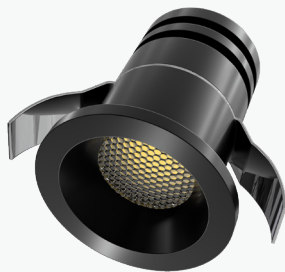

Nania Recessed Lights

Mini

- 22k NAA-02500
- 27k NAA-02501
- 30k NAA-02502
- 35k NAA-02503

Product Information

Trim Finish	White	mA	37mA
Output lumens	100	Dimmable	Down to 5%
Beam angle	36°	Cut out	0.69"
Volts	24V	OD	0.79"
Wattage	1W	Depth	1.03"
CRI	90>	Packed	20/100

	NAA-02500	NAA-02501	NAA-02502	NAA-02503
Color temp	2200k	2700k	3000k	3500k

- 22k NAA-02510
- 27k NAA-02511
- 30k NAA-02512
- 35k NAA-02513

Product Information

Trim Finish	Black	mA	37mA
Output lumens	100	Dimmable	Down to 5%
Beam angle	36°	Cut out	0.69"
Volts	24V	OD	0.79"
Wattage	1W	Depth	1.03"
CRI	90>	Packed	20/100

	NAA-02510	NAA-02511	NAA-02512	NAA-02513
Color temp	2200k	2700k	3000k	3500k

- 22k NAA-02540
- 27k NAA-02541
- 30k NAA-02542
- 35k NAA-02543

Product Information

Trim Finish	Brushed Brass	mA	37mA
Output lumens	100	Dimmable	Down to 5%
Beam angle	36°	Cut out	0.69"
Volts	24V	OD	0.79"
Wattage	1W	Depth	1.03"
CRI	90>	Packed	20/100

	NAA-02540	NAA-02541	NAA-02542	NAA-02543
Color temp	2200k	2700k	3000k	3500k

1"

- 22k NAA-00100 ○ 27k NAA-00101
- 30k NAA-00102 ○ 35k NAA-00103

Product Information

Trim Finish	White	mA	80mA
Output lumens	175	Dimmable	Down to 5%
Beam angle	36°	Cut out	0.98"
Volts	24V	OD	1.26"
Wattage	2W	Depth	0.91"
CRI	90>	Packed	20/100
	NAA-00100	NAA-00101	NAA-00102
Color temp	2200k	2700k	3000k