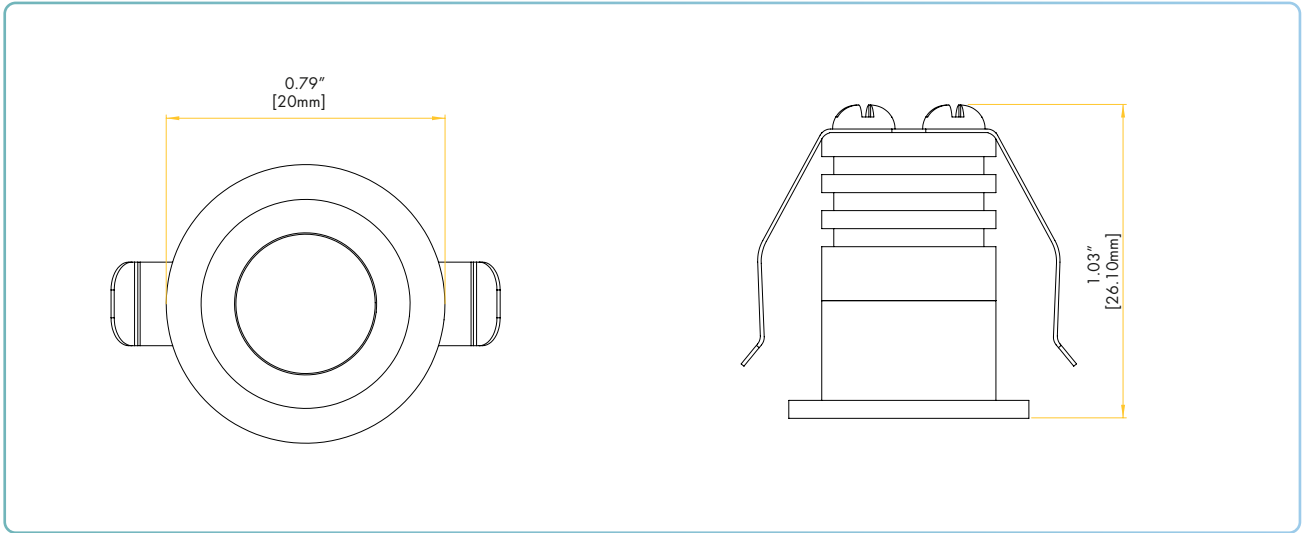

Dimensions

Mini