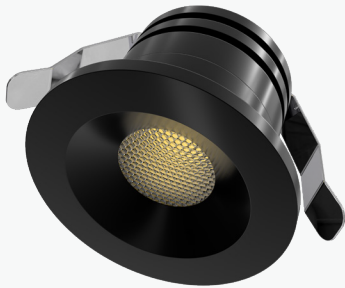

	NAA-02500	NAA-02501	NAA-02502	NAA-02503
Color temp	2200k	2700k	3000k	3500k

- 22k NAA-02510
- 27k NAA-02511
- 30k NAA-02512
- 35k NAA-02513

Product Information

Trim Finish	Black	mA	37mA
Output lumens	100	Dimmable	Down to 5%
Beam angle	36°	Cut out	0.69"
Volts	24V	OD	0.79"
Wattage	1W	Depth	1.03"
CRI	90>	Packed	20/100

	NAA-02510	NAA-02511	NAA-02512	NAA-02513
Color temp	2200k	2700k	3000k	3500k

- 22k NAA-02540
- 27k NAA-02541
- 30k NAA-02542
- 35k NAA-02543

Product Information

Trim Finish	Brushed Brass	mA	37mA
Output lumens	100	Dimmable	Down to 5%
Beam angle	36°	Cut out	0.69"
Volts	24V	OD	0.79"
Wattage	1W	Depth	1.03"
CRI	90>	Packed	20/100

	NAA-02540	NAA-02541	NAA-02542	NAA-02543
Color temp	2200k	2700k	3000k	3500k

1"

- 22k NAA-00100 ○ 27k NAA-00101
- 30k NAA-00102 ○ 35k NAA-00103

Product Information

Trim Finish	White	mA	80mA
Output lumens	175	Dimmable	Down to 5%
Beam angle	36°	Cut out	0.98"
Volts	24V	OD	1.26"
Wattage	2W	Depth	0.91"
CRI	90>	Packed	20/100
	NAA-00100	NAA-00101	NAA-00102
Color temp	2200k	2700k	3000k

- 22k NAA-00110 ○ 27k NAA-00111
- 30k NAA-00112 ○ 35k NAA-00113

Product Information

Trim Finish	Black	mA	80mA
Output lumens	175	Dimmable	Down to 5%
Beam angle	36°	Cut out	0.98"
Volts	24V	OD	1.26"
Wattage	2W	Depth	0.91"
CRI	90>	Packed	20/100
	NAA-00110	NAA-00111	NAA-00112
Color temp	2200k	2700k	3000k