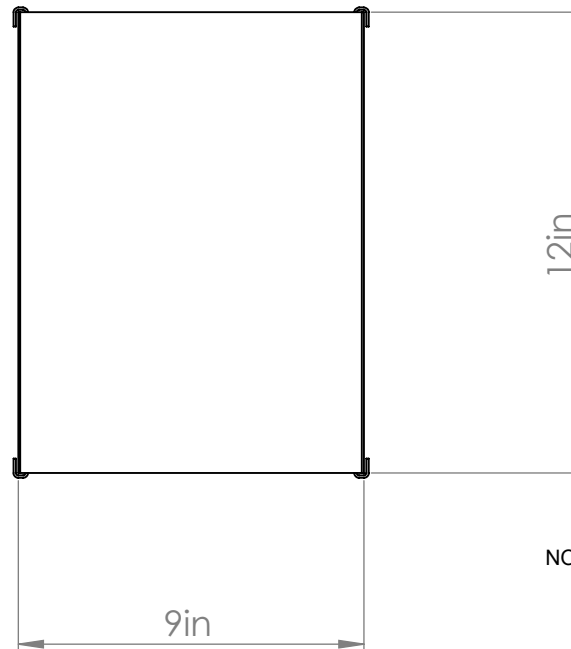

AVIVA

Resin Wall Sconce

MADE IN USA

UL Dry Location

Render is for reference only

NOT TO SCALE

LIGHTING COMPONENTS

LUMENS: 1400 LMs