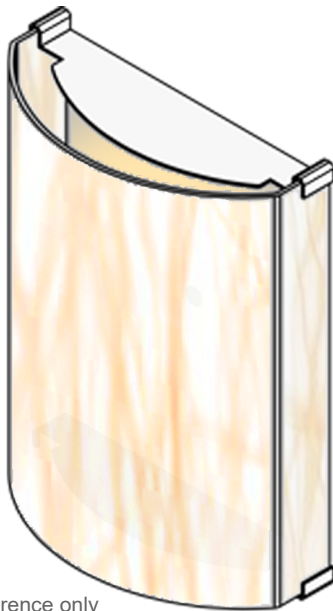

AVIVA

Resin Wall Sconce

MADE IN USA

UL Dry Location

Render is for reference only

NOT TO SCALE

LIGHTING COMPONENTS

LUMENS: 1400 LMs

MATERIAL: Aluminum

WATTS: 15W

HOUSING: Powdercoat Finish

CCT: 27-65K CCT Available

DIFFUSER: Resin (See below for Resin Finish)

DIMMABLE: 120V Only

Spec can be customized

Spec is subject to change without any notice