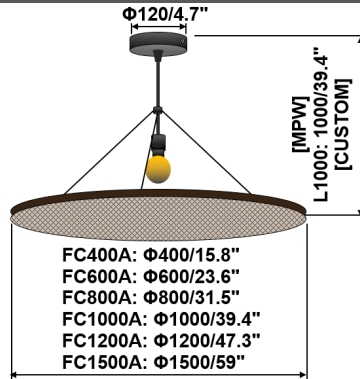

INTRODUCTION

BAMBOO LIGHTING FIXTURE

FEATURE

Elegance Design with Durable Quality
 Long Lifespan Design >50,000hours
 Working Temperature: -30°C~50°C

MATERIALS & FINISH

Frame: Environment-friendly Bamboo
 Shade: Environment-friendly Bamboo
 Lamp Holder: E26 Fitment

INSTALLATION

According to models choosing.

STANDARD

Designed and Manufactured to Comply with
 TUV/CE/ROHS/GS/cUL Standard
 IP20 Protection, Class I Electrical

OPTION

LED Color Temperature: CCT2700~6000K
 LED Lamp: E26 (MAXI.50W)

Dimension: [Unit: MM]

CASE STUDY:

MODEL	NAME	INPUT [V]	FITMENT		DIEMENSION [INCH]	REMARK
			TYPE	POWER		
GTF5821A-FC400A-MPW	Pendant	AC100~277V	1xE26	Maxi. 1x50W		
GTF5821A-FC600A-MPW	Pendant	AC100~277V	1xE26	Maxi. 1x50W		
GTF5821A-FC800A-MPW	Pendant	AC100~277V	1xE26	Maxi. 1x50W		
GTF5821A-FC1000A-MPW	Pendant	AC100~277V	1xE26	Maxi. 1x50W		
GTF5821A-FC1200A-MPW	Pendant	AC100~277V	1xE26	Maxi. 1x50W		
GTF5821A-FC1500A-MPW	Pendant	AC100~277V	1xE26	Maxi. 1x50W		

NOTE:

All parameters are measured at 25°C ambient temperature, 35% humidity experimental environment.
 Tolerances of power and luminous flux are ±10%, tolerance of color rendering index is ±5.