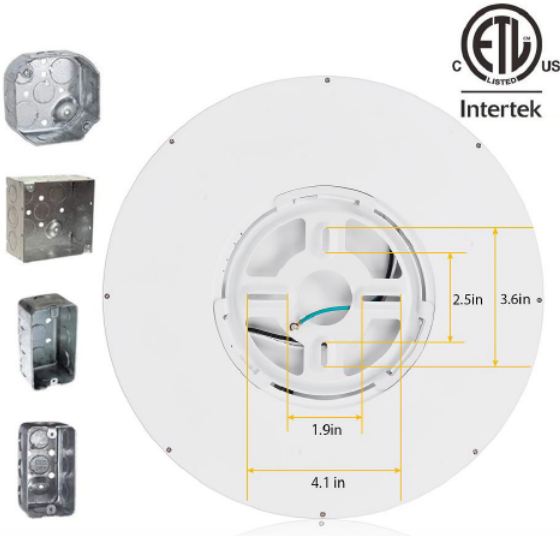

Compatible with Junction Boxes