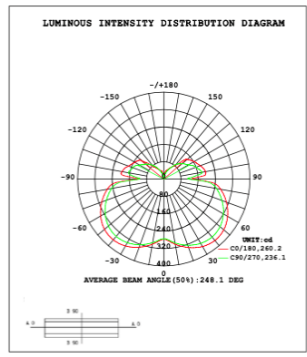

31.50" 40W @ 4000K