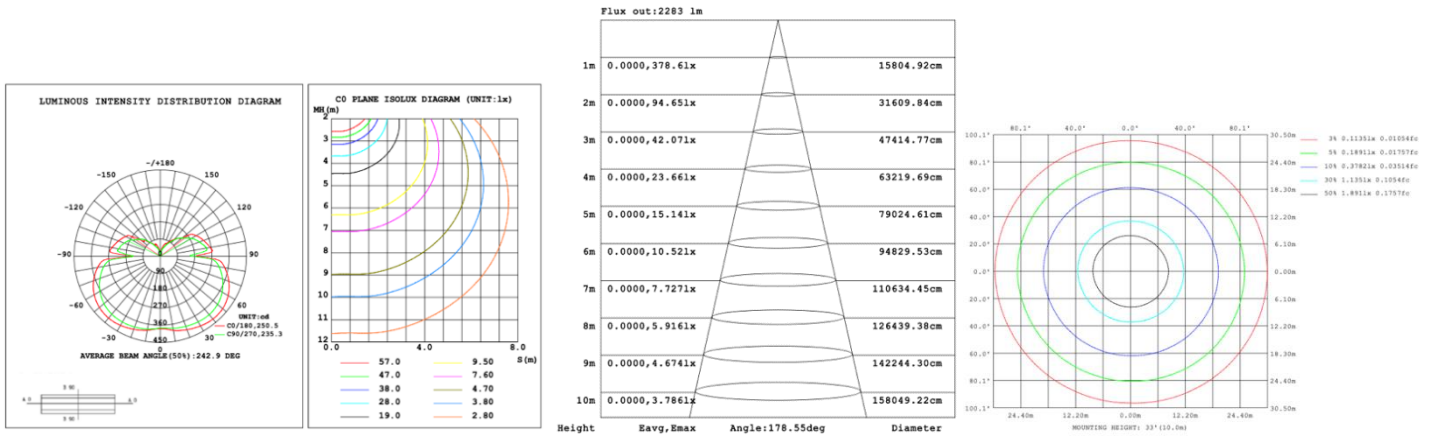

39.37" 50W @ 4000K