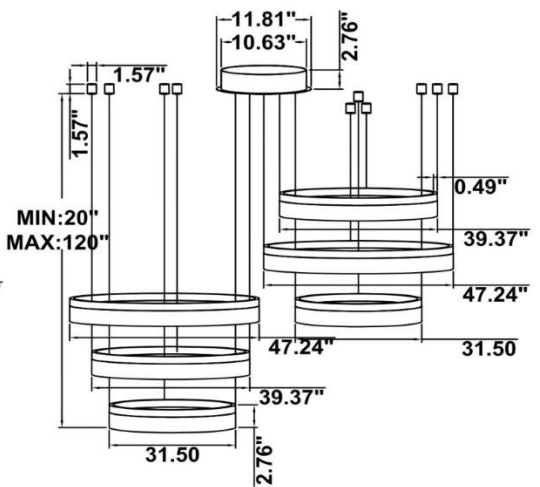

CIP-D06C Remote driver with cables fixed directly to the ceiling, direct lighting.
(Driver box size: L10.83" X W3.78" X H1.81")

46.6 lbs

47.8 lbs

59.7 lbs

CIP-D06D Remote mount with canopy, cables fixed directly into the ceiling, direct lighting.

26.1 lbs

33.2 lbs

42.4 lbs

53.2 lbs

66.2 lbs