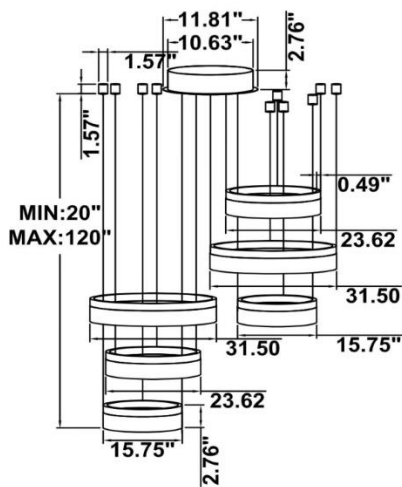

**CIP-D06C Remote driver with cables fixed directly to the ceiling, direct lighting.**  
**(Driver box size: L10.83" X W3.78" X H1.81")**

46.6 lbs

47.8 lbs

59.7 lbs

**CIP-D06D Remote mount with canopy, cables fixed directly into the ceiling, direct lighting.**

26.1 lbs

33.2 lbs

42.4 lbs

53.2 lbs

66.2 lbs

### 39.37" 50W @ 4000K

## 70.87" 80W @ 4000K

Flux out: 3776 lm

Height	Eavg, Emax	Angle: 137.34deg	Diameter
1m	177.1, 1280lx		512.17cm
2m	44.28, 319.91lx		1024.34cm
3m	19.68, 142.21lx		1536.51cm
4m	11.07, 79.97lx		2048.68cm
5m	7.085, 51.18lx		2560.86cm
6m	4.920, 35.54lx		3073.03cm
7m	3.615, 26.11lx		3585.20cm
8m	2.768, 19.99lx		4097.37cm
9m	2.187, 15.80lx		4609.54cm
10m	1.771, 12.80lx		5121.71cm