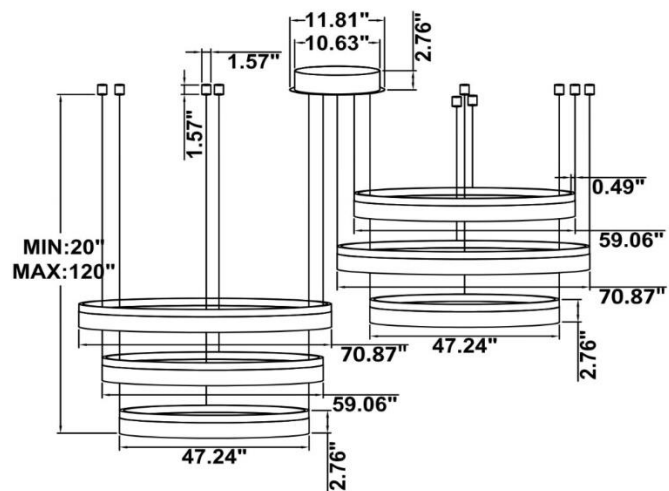

**CIP-D06C Remote driver with cables fixed directly to the ceiling, direct lighting.**  
**(Driver box size: L10.83" X W3.78" X H1.81")**

46.6 lbs

47.8 lbs

59.7 lbs

**CIP-D06D Remote mount with canopy, cables fixed directly into the ceiling, direct lighting.**

26.1 lbs

33.2 lbs

42.4 lbs

53.2 lbs

66.2 lbs

# PHOTOMETRIC: Direct Illumination (Testing for single ring only)

## 70.87" 80W @ 4000K

Flux out: 3776 lm

Height	Eavg, Emax	Angle: 137.34deg	Diameter
1m	177.1, 1280lx		512.17cm
2m	44.28, 319.91lx		1024.34cm
3m	19.68, 142.21lx		1536.51cm
4m	11.07, 79.97lx		2048.68cm
5m	7.085, 51.18lx		2560.86cm
6m	4.920, 35.54lx		3073.03cm
7m	3.615, 26.11lx		3585.20cm
8m	2.768, 19.99lx		4097.37cm
9m	2.187, 15.80lx		4609.54cm
10m	1.771, 12.80lx		5121.71cm