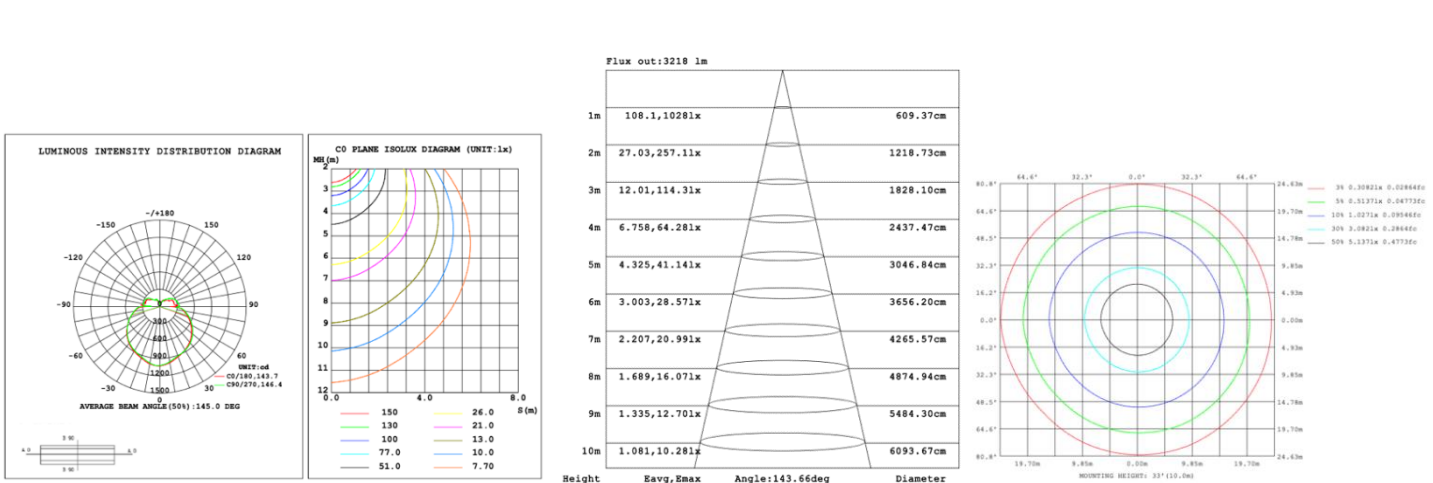

## 31.50" 40W @ 4000K

## 70.87" 80W @ 4000K

Flux out: 3776 lm

Height	Eavg, Emax	Angle: 137.34deg	Diameter
1m	177.1, 1280lx		512.17cm
2m	44.28, 319.91lx		1024.34cm
3m	19.68, 142.21lx		1536.51cm
4m	11.07, 79.97lx		2048.68cm
5m	7.085, 51.18lx		2560.86cm
6m	4.920, 35.54lx		3073.03cm
7m	3.615, 26.11lx		3585.20cm
8m	2.768, 19.99lx		4097.37cm
9m	2.187, 15.80lx		4609.54cm
10m	1.771, 12.80lx		5121.71cm