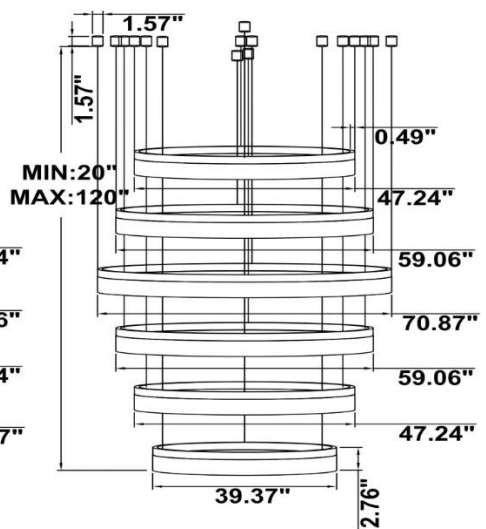

**CIP-D06C Remote driver with cables fixed directly to the ceiling, direct lighting.**  
**(Driver box size: L10.83" X W3.78" X H1.81")**

46.6 lbs

47.8 lbs

59.7 lbs

**CIP-D06D Remote mount with canopy, cables fixed directly into the ceiling, direct lighting.**

### 39.37" 50W @ 4000K

## 70.87" 80W @ 4000K

Flux out: 3776 lm

Height	Eavg, Emax	Angle: 137.34deg	Diameter
1m	177.1, 1280lx		512.17cm
2m	44.28, 319.91lx		1024.34cm
3m	19.68, 142.21lx		1536.51cm
4m	11.07, 79.97lx		2048.68cm
5m	7.085, 51.18lx		2560.86cm
6m	4.920, 35.54lx		3073.03cm
7m	3.615, 26.11lx		3585.20cm
8m	2.768, 19.99lx		4097.37cm
9m	2.187, 15.80lx		4609.54cm
10m	1.771, 12.80lx		5121.71cm