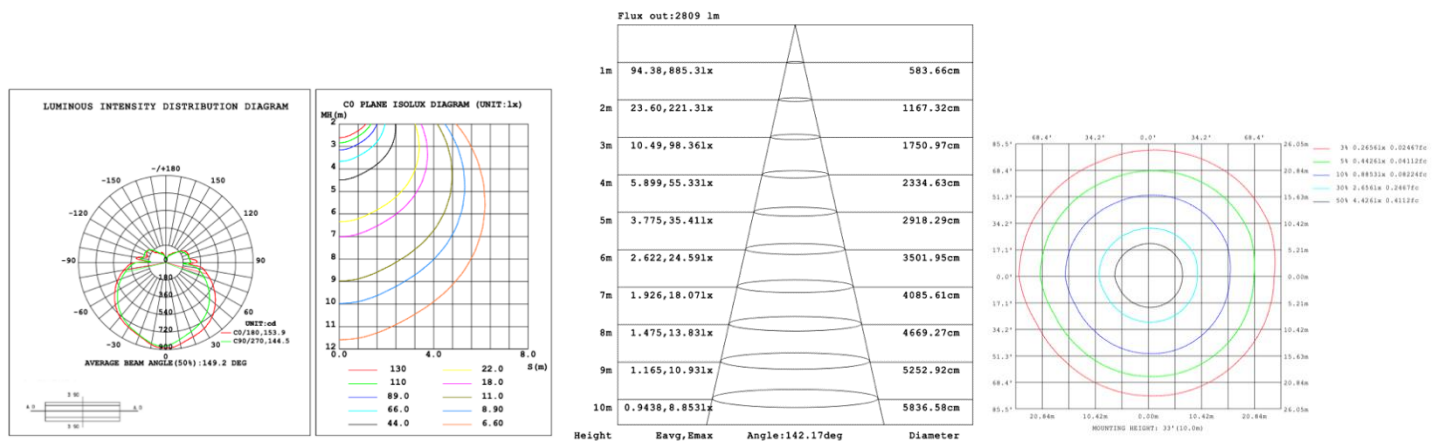

47.24" 60W @ 4000K