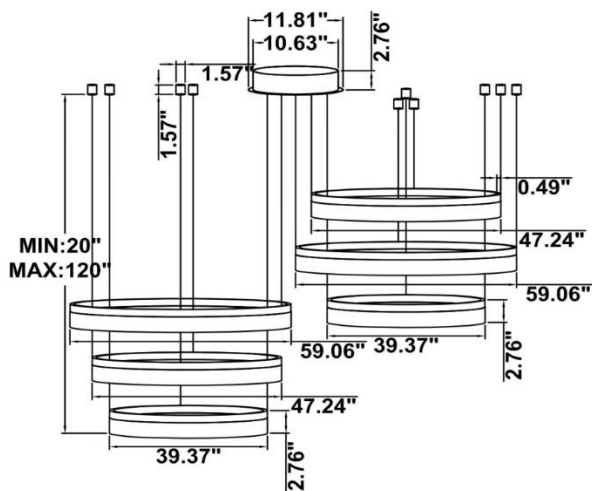

**CIP-D06C Remote driver with cables fixed directly to the ceiling, direct lighting.**  
**(Driver box size: L10.83" X W3.78" X H1.81")**

46.6 lbs

47.8 lbs

59.7 lbs

**CIP-D06D Remote mount with canopy, cables fixed directly into the ceiling, direct lighting.**

26.1 lbs

33.2 lbs

42.4 lbs

53.2 lbs

66.2 lbs

## 70.87" 80W @ 4000K

Flux out: 3776 lm

Height	Eavg, Emax	Angle: 137.34deg	Diameter
1m	177.1, 1280lx		512.17cm
2m	44.28, 319.91lx		1024.34cm
3m	19.68, 142.21lx		1536.51cm
4m	11.07, 79.97lx		2048.68cm
5m	7.085, 51.18lx		2560.86cm
6m	4.920, 35.54lx		3073.03cm
7m	3.615, 26.11lx		3585.20cm
8m	2.768, 19.99lx		4097.37cm
9m	2.187, 15.80lx		4609.54cm
10m	1.771, 12.80lx		5121.71cm