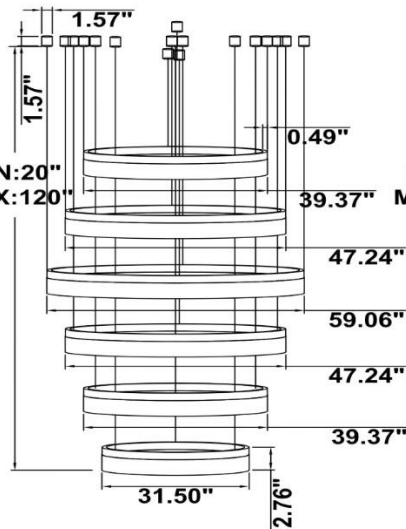

**CIP-D06C Remote driver with cables fixed directly to the ceiling, direct lighting.**  
**(Driver box size: L10.83" X W3.78" X H1.81")**

46.6 lbs

47.8 lbs

59.7 lbs

**CIP-D06D Remote mount with canopy, cables fixed directly into the ceiling, direct lighting.**

### 39.37" 50W @ 4000K

### 47.24" 60W @ 4000K

## 70.87" 80W @ 4000K

Flux out: 3776 lm

Height	Eavg, Emax	Angle: 137.34deg	Diameter
1m	177.1, 1280lx		512.17cm
2m	44.28, 319.91lx		1024.34cm
3m	19.68, 142.21lx		1536.51cm
4m	11.07, 79.97lx		2048.68cm
5m	7.085, 51.18lx		2560.86cm
6m	4.920, 35.54lx		3073.03cm
7m	3.615, 26.11lx		3585.20cm
8m	2.768, 19.99lx		4097.37cm
9m	2.187, 15.80lx		4609.54cm
10m	1.771, 12.80lx		5121.71cm