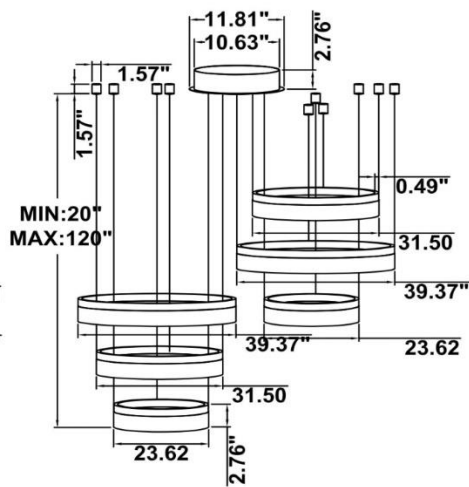

CIP-D06C Remote driver with cables fixed directly to the ceiling, direct lighting.
(Driver box size: L10.83" X W3.78" X H1.81")

46.6 lbs

47.8 lbs

59.7 lbs

CIP-D06D Remote mount with canopy, cables fixed directly into the ceiling, direct lighting.

26.1 lbs

33.2 lbs

42.4 lbs

53.2 lbs

66.2 lbs