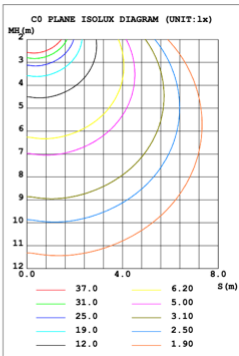

23.62" 30W @ 4000K