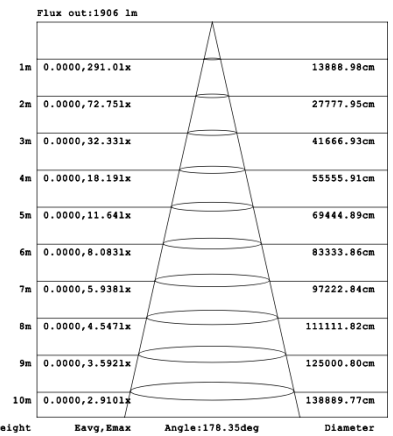

31.50" 40W @ 4000K