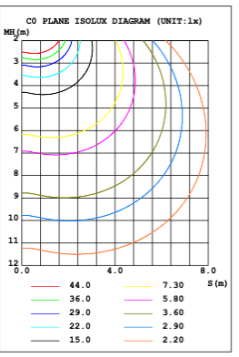

31.50" 40W @ 4000K