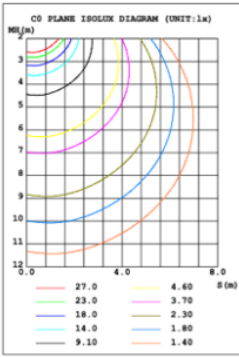

PHOTOMETRIC: Direct Illumination (Testing for single ring only)

15.75" 20W @ 4000K