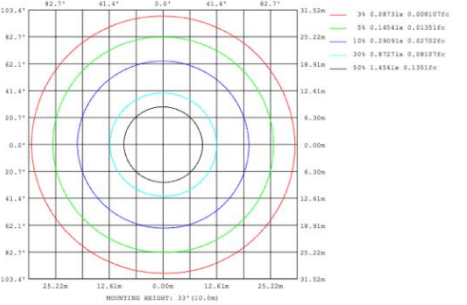

31.50" 40W @ 4000K