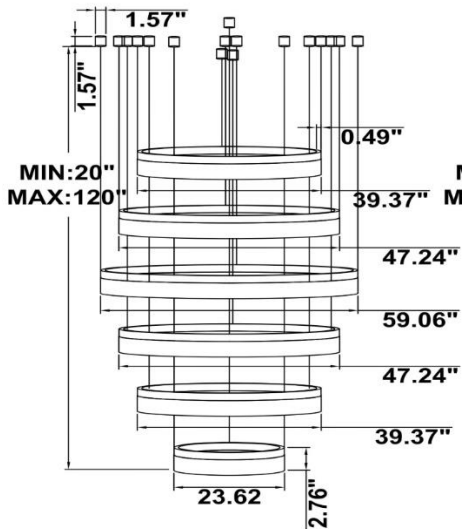

**CIP-D06C Remote driver with cables fixed directly to the ceiling, direct lighting.**  
**(Driver box size: L10.83" X W3.78" X H1.81")**

46.6 lbs

47.8 lbs

59.7 lbs

**CIP-D06D Remote mount with canopy, cables fixed directly into the ceiling, direct lighting.**

### 39.37" 50W @ 4000K

## 70.87" 80W @ 4000K

Flux out: 3776 lm

Height	Eavg, Emax	Angle: 137.34deg	Diameter
1m	177.1, 1280lx		512.17cm
2m	44.28, 319.91lx		1024.34cm
3m	19.68, 142.21lx		1536.51cm
4m	11.07, 79.97lx		2048.68cm
5m	7.085, 51.18lx		2560.86cm
6m	4.920, 35.54lx		3073.03cm
7m	3.615, 26.11lx		3585.20cm
8m	2.768, 19.99lx		4097.37cm
9m	2.187, 15.80lx		4609.54cm
10m	1.771, 12.80lx		5121.71cm