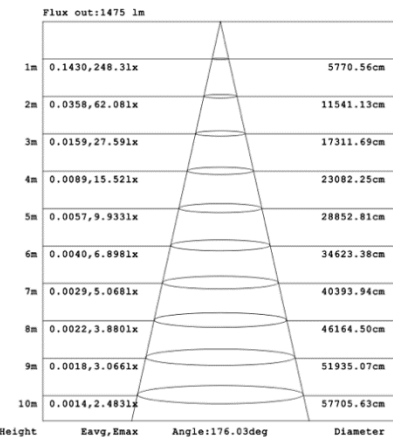

23.62" 30W @ 4000K