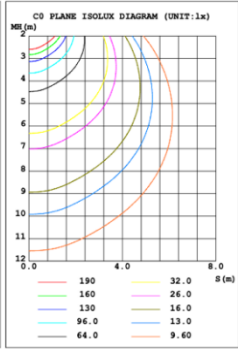

### 39.37" 50W @ 4000K

## 70.87" 80W @ 4000K

Flux out: 3776 lm

Height	Eavg, Emax	Angle: 137.34deg	Diameter
1m	177.1, 1280lx		512.17cm
2m	44.28, 319.91lx		1024.34cm
3m	19.68, 142.21lx		1536.51cm
4m	11.07, 79.97lx		2048.68cm
5m	7.085, 51.18lx		2560.86cm
6m	4.920, 35.54lx		3073.03cm
7m	3.615, 26.11lx		3585.20cm
8m	2.768, 19.99lx		4097.37cm
9m	2.187, 15.80lx		4609.54cm
10m	1.771, 12.80lx		5121.71cm