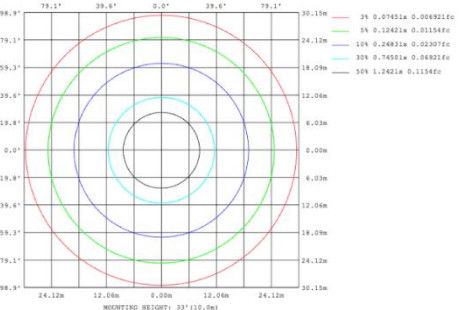

23.62" 30W @ 4000K