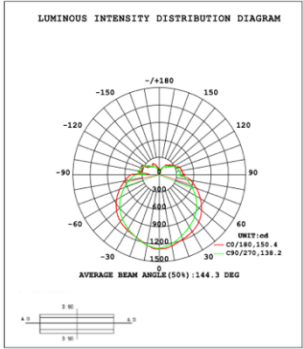

### 39.37" 50W @ 4000K

## 70.87" 80W @ 4000K

Flux out: 3776 lm

Height	Eavg, Emax	Angle: 137.34deg	Diameter
1m	177.1, 1280lx		512.17cm
2m	44.28, 319.91lx		1024.34cm
3m	19.68, 142.21lx		1536.51cm
4m	11.07, 79.97lx		2048.68cm
5m	7.085, 51.18lx		2560.86cm
6m	4.920, 35.54lx		3073.03cm
7m	3.615, 26.11lx		3585.20cm
8m	2.768, 19.99lx		4097.37cm
9m	2.187, 15.80lx		4609.54cm
10m	1.771, 12.80lx		5121.71cm