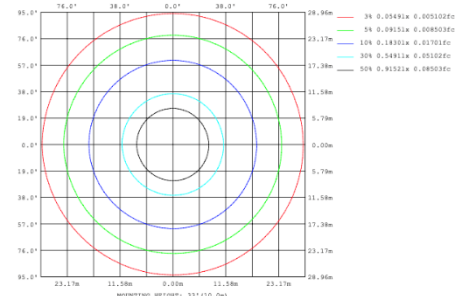

PHOTOMETRIC: Direct Illumination (Testing for single ring only)

15.75" 20W @ 4000K