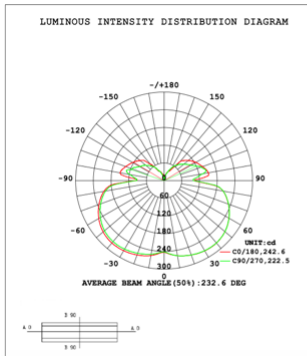

23.62" 30W @ 4000K