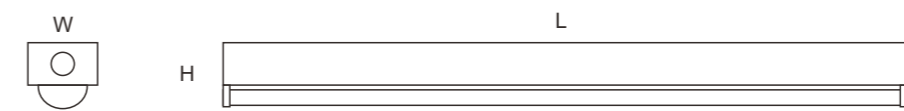

FEATURES:

- Cold rolled steel housing, Aluminum heatsink, Poly carbonate Cover
- Replaceable LED strips
- Isolated LED driver
- Easy maintenance

OPTIONS:

- Dimmable: TRIAC, 0/1-10V, DALI
- Color: White, Silver, Black

MODEL NO.	WATTAGE	DIMENSION L * W * H(mm)	VOLTAGE	COLOR	CRI	LUMENS	BEAM ANGLE	WARRANTY
CIP-LED10-SS	10W	605x71x58	100-277V	3000K	CRI>83	115Lm/W	120°	5 years
CIP-LED20-SS-2	20W	605x71x58						
CIP-LED20-SS	20W	1222x71x58	120-347V	4000K	CRI>90	140Lm/W	120°	5 years
CIP-LED30-SS	30W	1222x71x58						
CIP-LED40-SS	40W	1222x71x58	220-240V	5000K	CRI>90	140Lm/W	120°	5 years
CIP-LED50-SS	50W	1501x71x58						
CIP-LED60-SS	60W	1501x71x58						