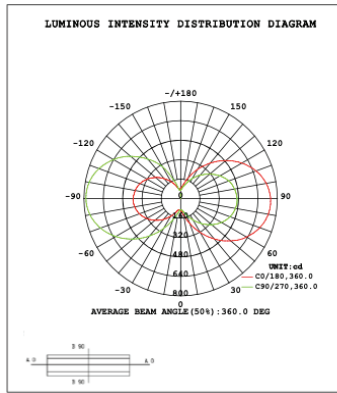

CIP-S01A70WZ 59.06" 70W @ 4000K

CIP-S01A80WZ 70.87" 80W @ 4000K

Illumination inside the profile, light outside

CIP-S01B40WZ 31.50" 40W @ 4000K

CIP-S01B50WZ 39.37" 50W @ 4000K

CIP-S01B60WZ 47.24" 60W @ 4000K

CIP-S01B70WZ 59.06" 70W @ 4000K

CIP-S01B80WZ 70.87" 80W @ 4000K

Flux out: 448.2 lm

Height	Eavg, Emax	Angle: 90.00deg	Diameter
1m	142.7, 208.3lx		200.00cm
2m	35.66, 52.07lx		400.00cm
3m	15.85, 23.14lx		600.00cm
4m	8.916, 13.02lx		800.00cm
5m	5.706, 8.331lx		1000.00cm
6m	3.963, 5.786lx		1200.00cm
7m	2.911, 4.251lx		1400.00cm
8m	2.229, 3.254lx		1600.00cm
9m	1.761, 2.571lx		1800.00cm
10m	1.427, 2.083lx		2000.00cm