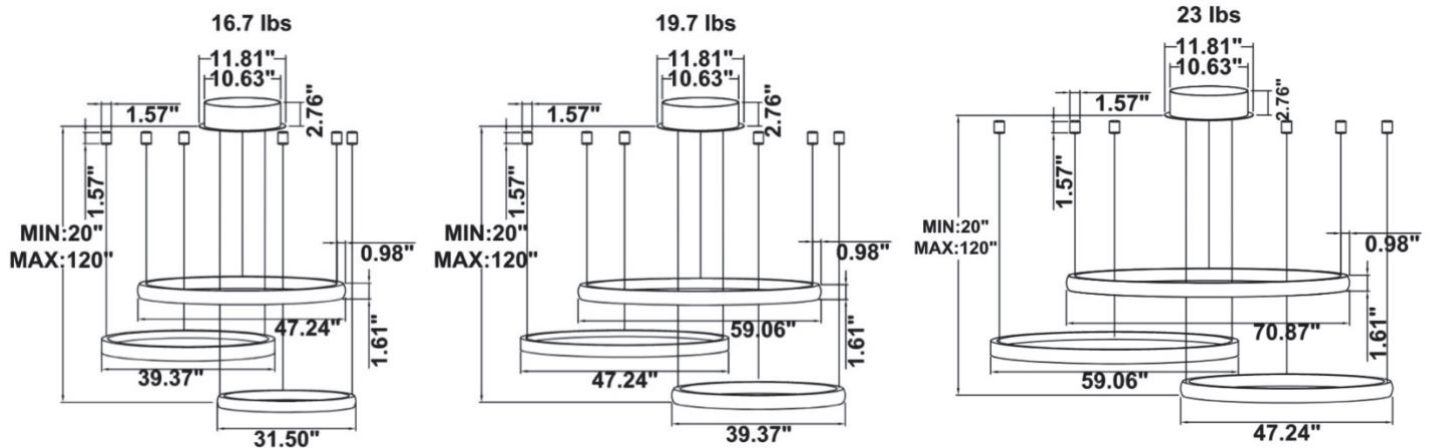

CIP-S03K Remote mount with canopy, cables fixed directly to the ceiling, upper and lower light outside, center light inside.