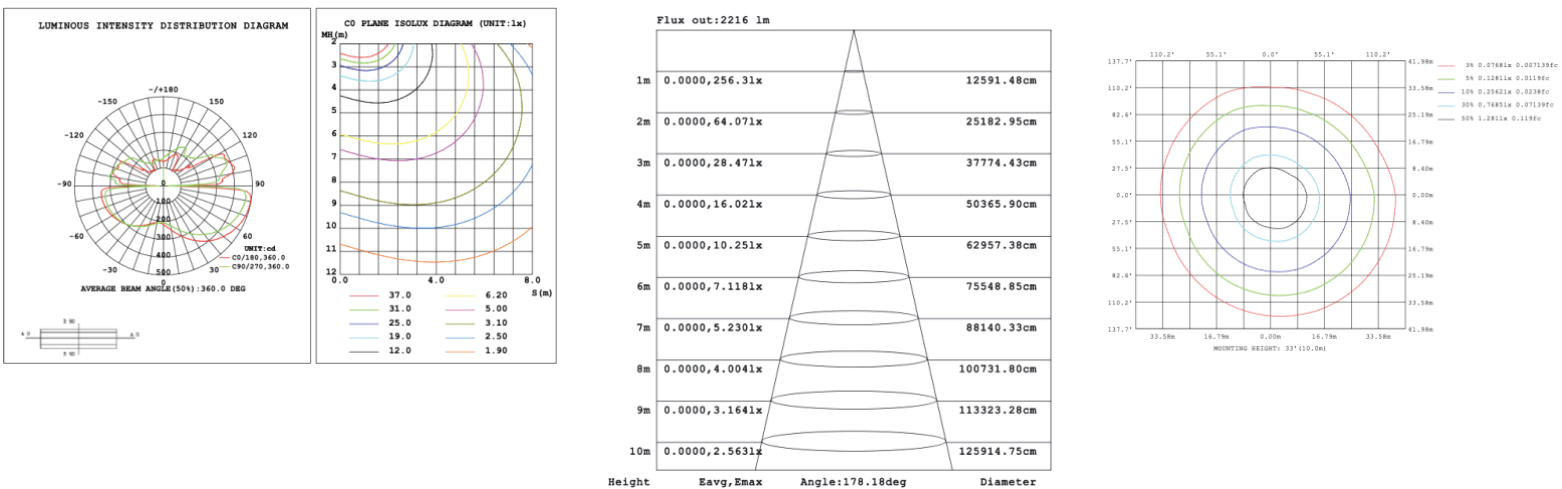

CIP-S03L Canopy mount with accent ring, light inside.

PHOTOMETRIC: Illumination outside the profile, light inside

CIP-S01A40WZ 31.50" 40W @ 4000K

CIP-S01A50WZ 39.37" 50W @ 4000K

CIP-S01A60WZ 47.24" 60W @ 4000K

CIP-S01A70WZ 59.06" 70W @ 4000K

CIP-S01A80WZ 70.87" 80W @ 4000K

Illumination inside the profile, light outside

CIP-S01B40WZ 31.50" 40W @ 4000K

CIP-S01B50WZ 39.37" 50W @ 4000K

CIP-S01B60WZ 47.24" 60W @ 4000K

CIP-S01B70WZ 59.06" 70W @ 4000K

CIP-S01B80WZ 70.87" 80W @ 4000K

Flux out: 448.2 lm

Height	Eavg, Emax	Angle: 90.00deg	Diameter
1m	142.7, 208.3lx		200.00cm
2m	35.66, 52.07lx		400.00cm
3m	15.85, 23.14lx		600.00cm
4m	8.916, 13.02lx		800.00cm
5m	5.706, 8.331lx		1000.00cm
6m	3.963, 5.786lx		1200.00cm
7m	2.911, 4.251lx		1400.00cm
8m	2.229, 3.254lx		1600.00cm
9m	1.761, 2.571lx		1800.00cm
10m	1.427, 2.083lx		2000.00cm