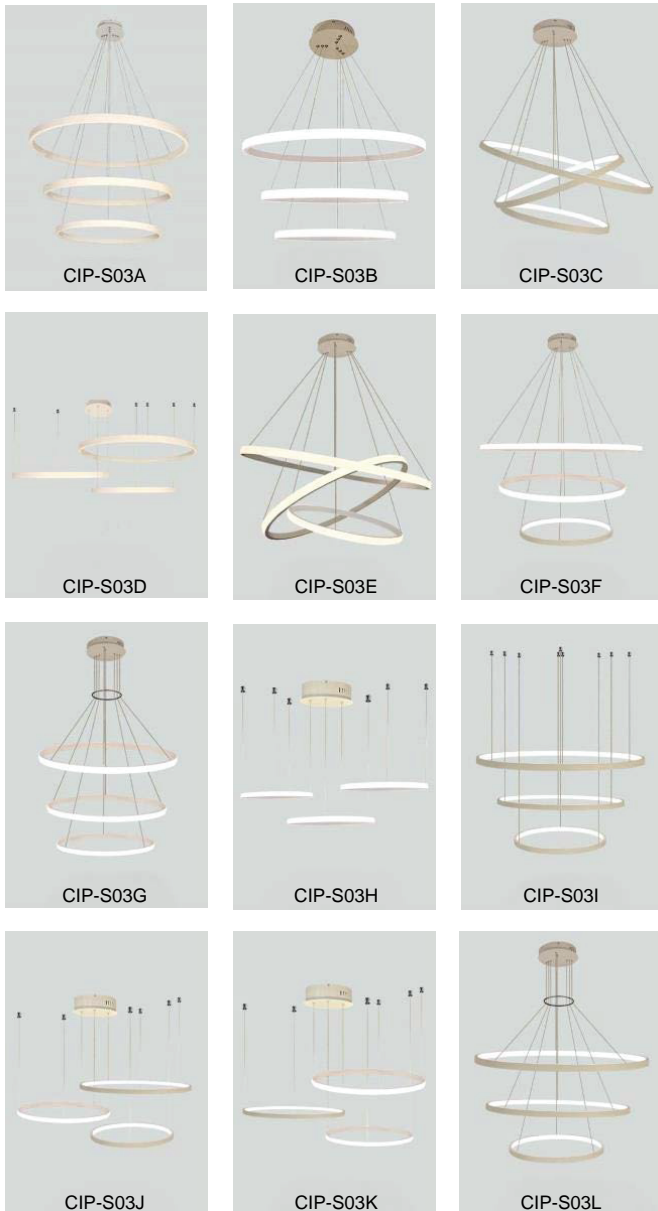

PARTS PACKED WITH STANDARD FIXTURE

- Plastic Anchors, Screws, Wire Connectors
- CCT Selector Switch