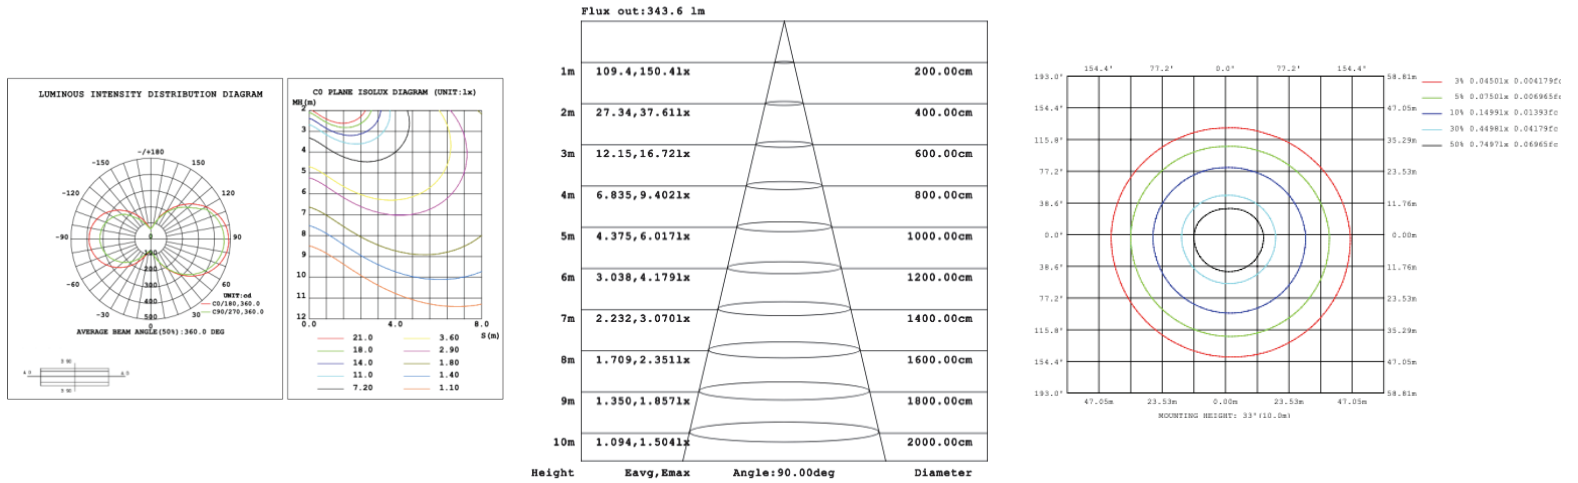

CIP-S01A70WZ 59.06" 70W @ 4000K

CIP-S01A80WZ 70.87" 80W @ 4000K

Illumination inside the profile, light outside

CIP-S01B40WZ 31.50" 40W @ 4000K

CIP-S01B50WZ 39.37" 50W @ 4000K

CIP-S01B60WZ 47.24" 60W @ 4000K

CIP-S01B70WZ 59.06" 70W @ 4000K

CIP-S01B80WZ 70.87" 80W @ 4000K

Flux out: 448.2 lm

Height	Eavg, Emax	Angle: 90.00deg	Diameter
1m	142.7, 208.3lx		200.00cm
2m	35.66, 52.07lx		400.00cm
3m	15.85, 23.14lx		600.00cm
4m	8.916, 13.02lx		800.00cm
5m	5.706, 8.331lx		1000.00cm
6m	3.963, 5.786lx		1200.00cm
7m	2.911, 4.251lx		1400.00cm
8m	2.229, 3.254lx		1600.00cm
9m	1.761, 2.571lx		1800.00cm
10m	1.427, 2.083lx		2000.00cm