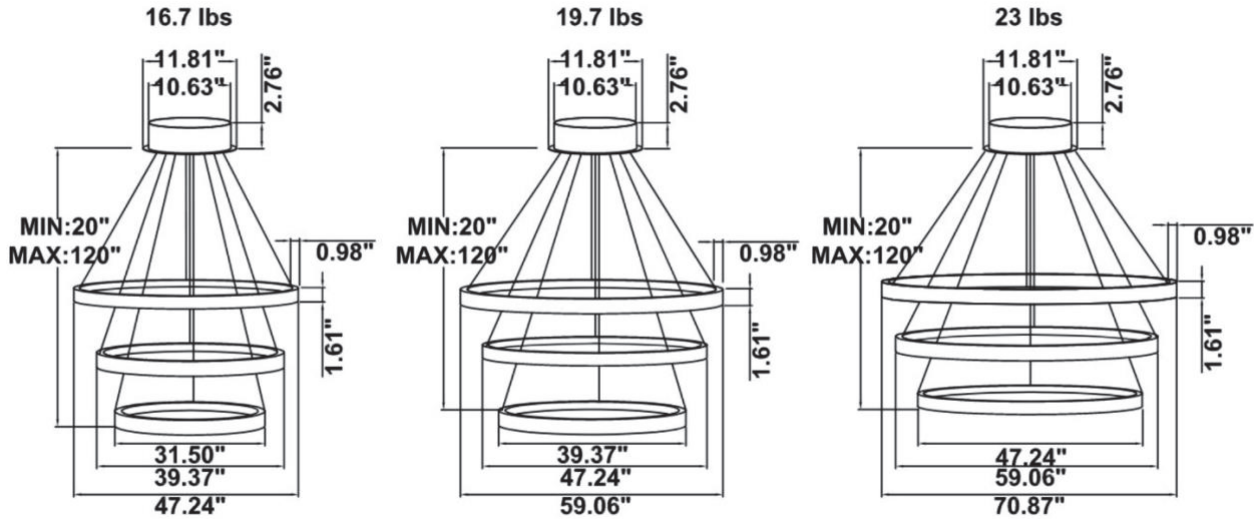

DIMENSIONS & WEIGHTS: Canopy Size for ZigBee & DMX: 15.75" x 2.76"

CIP-S03A Canopy mount with ring light inside.

CIP-S03B Canopy mount with ring light outside.

CIP-S03C Canopy mount with swiveled rings, light inside.