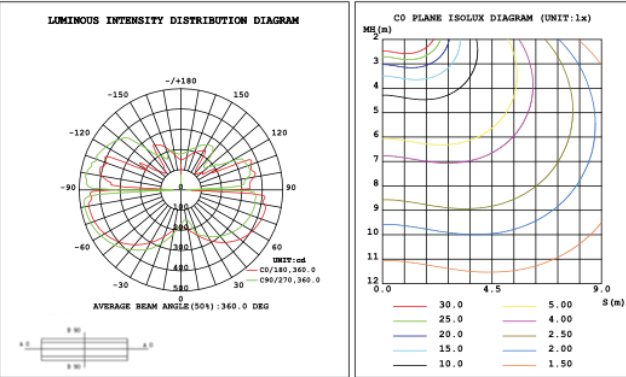

CIP-S03L Canopy mount with accent ring, light inside.

PHOTOMETRIC: Illumination outside the profile, light inside

CIP-S01A40WZ 31.50" 40W @ 4000K

CIP-S01A50WZ 39.37" 50W @ 4000K

CIP-S01A60WZ 47.24" 60W @ 4000K

CIP-S01A70WZ 59.06" 70W @ 4000K

CIP-S01A80WZ 70.87" 80W @ 4000K

Illumination inside the profile, light outside

CIP-S01B40WZ 31.50" 40W @ 4000K

CIP-S01B50WZ 39.37" 50W @ 4000K

CIP-S01B60WZ 47.24" 60W @ 4000K

CIP-S01B70WZ 59.06" 70W @ 4000K

CIP-S01B80WZ 70.87" 80W @ 4000K

Flux out: 448.2 lm

Height	Eavg, Emax	Angle: 90.00deg	Diameter
1m	142.7, 208.3lx		200.00cm
2m	35.66, 52.07lx		400.00cm
3m	15.85, 23.14lx		600.00cm
4m	8.916, 13.02lx		800.00cm
5m	5.706, 8.331lx		1000.00cm
6m	3.963, 5.786lx		1200.00cm
7m	2.911, 4.251lx		1400.00cm
8m	2.229, 3.254lx		1600.00cm
9m	1.761, 2.571lx		1800.00cm
10m	1.427, 2.083lx		2000.00cm