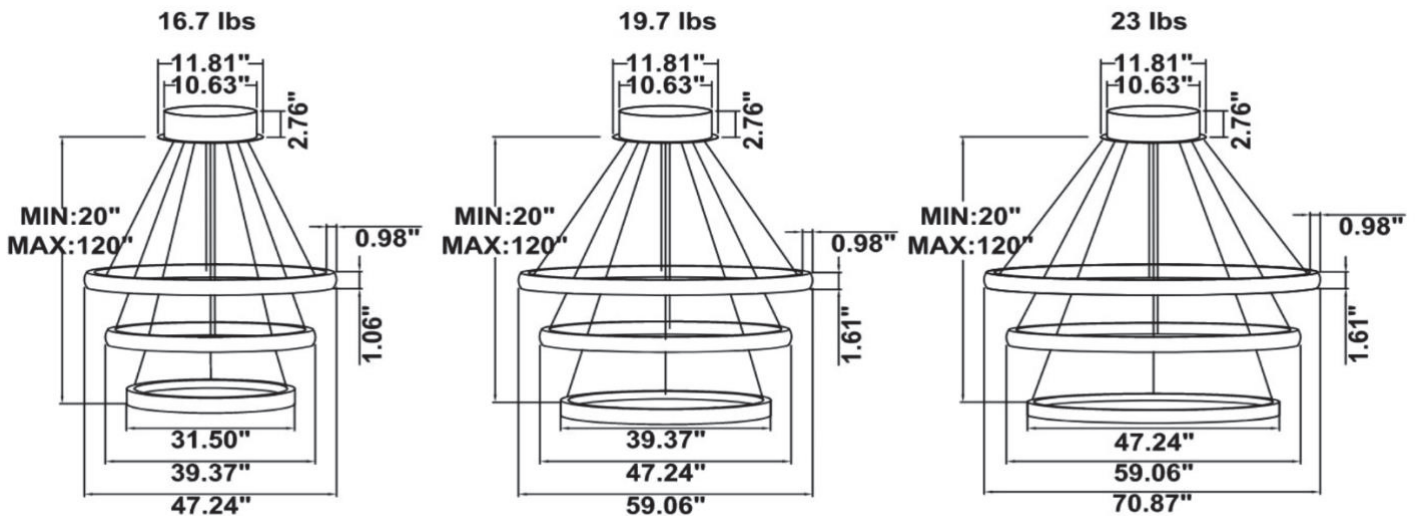

DIMENSIONS & WEIGHTS: Canopy Size for ZigBee & DMX: 15.75" x 2.76"

CIP-S03A Canopy mount with ring light inside.

CIP-S03B Canopy mount with ring light outside.

CIP-S03C Canopy mount with swiveled rings, light inside.

CIP-S03G Canopy mount with accent ring, light outside.

CIP-S03H Remote mount with canopy, cables fixed directly to the ceiling, light outside.

CIP-S03I Remote driver, cables fixed directly to the ceiling with ring light inside.
 (Driver box size: L10.83" X W3.78" X H1.81")