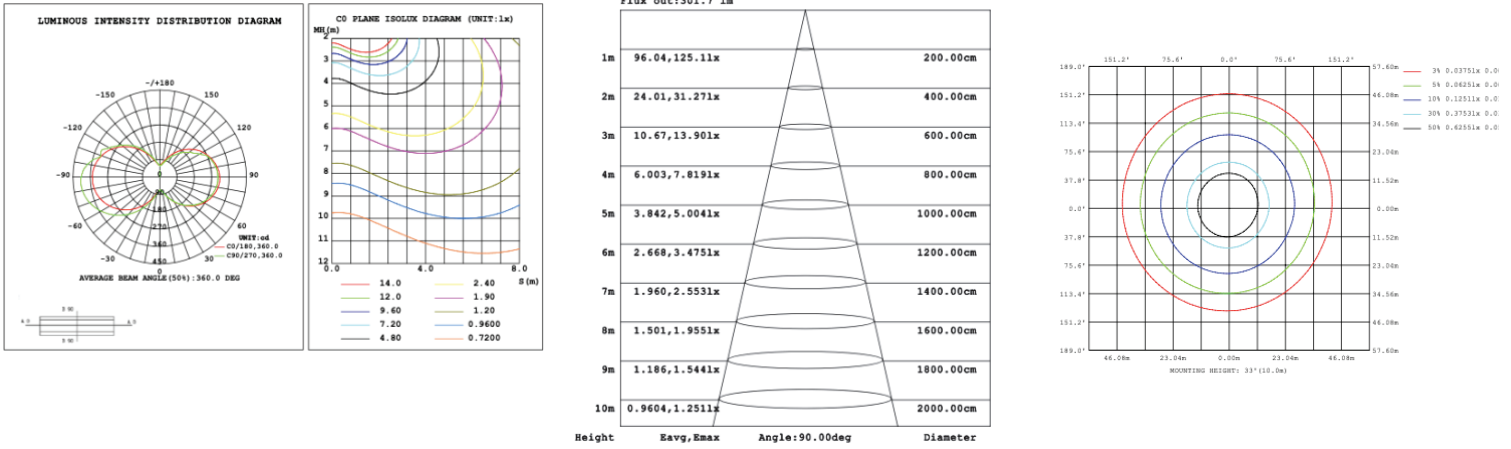

CIP-S01A70WZ 59.06" 70W @ 4000K

CIP-S01A80WZ 70.87" 80W @ 4000K

Illumination inside the profile, light outside

CIP-S01B40WZ 31.50" 40W @ 4000K

CIP-S01B50WZ 39.37" 50W @ 4000K

CIP-S01B60WZ 47.24" 60W @ 4000K

CIP-S01B70WZ 59.06" 70W @ 4000K

CIP-S01B80WZ 70.87" 80W @ 4000K

Flux out: 448.2 lm

Height	Eavg, Emax	Angle: 90.00deg	Diameter
1m	142.7, 208.3lx		200.00cm
2m	35.66, 52.07lx		400.00cm
3m	15.85, 23.14lx		600.00cm
4m	8.916, 13.02lx		800.00cm
5m	5.706, 8.331lx		1000.00cm
6m	3.963, 5.786lx		1200.00cm
7m	2.911, 4.251lx		1400.00cm
8m	2.229, 3.254lx		1600.00cm
9m	1.761, 2.571lx		1800.00cm
10m	1.427, 2.083lx		2000.00cm