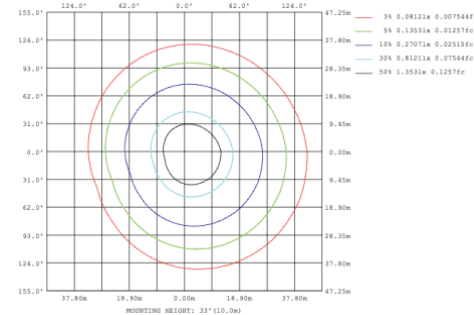

CIP-S01A80WZ 70.87" 80W @ 4000K