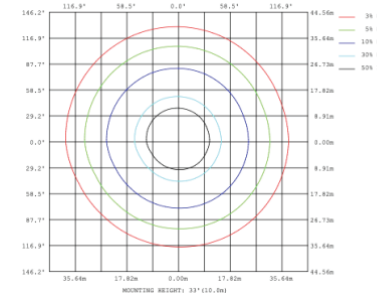

CIP-S01A70WZ 59.06" 70W @ 4000K