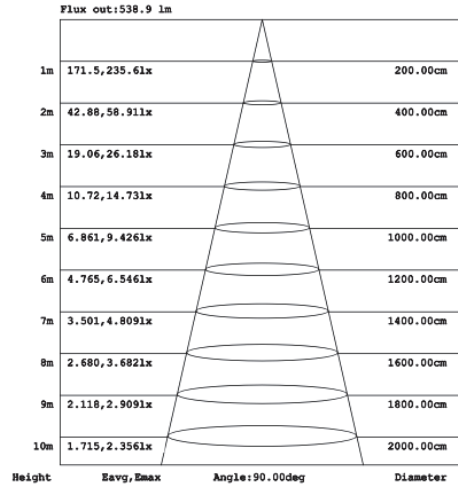

CIP-S03L Canopy mount with accent ring, light inside.

PHOTOMETRIC: Illumination outside the profile, light inside

CIP-S01A40WZ 31.50" 40W @ 4000K

CIP-S01A50WZ 39.37" 50W @ 4000K

CIP-S01A60WZ 47.24" 60W @ 4000K

CIP-S01A70WZ 59.06" 70W @ 4000K

CIP-S01A80WZ 70.87" 80W @ 4000K

Illumination inside the profile, light outside

CIP-S01B40WZ 31.50" 40W @ 4000K

CIP-S01B50WZ 39.37" 50W @ 4000K

CIP-S01B60WZ 47.24" 60W @ 4000K

CIP-S01B70WZ 59.06" 70W @ 4000K

CIP-S01B80WZ 70.87" 80W @ 4000K

Flux out: 448.2 lm

Height	Eavg, Emax	Angle: 90.00deg	Diameter
1m	142.7, 208.3lx		200.00cm
2m	35.66, 52.07lx		400.00cm
3m	15.85, 23.14lx		600.00cm
4m	8.916, 13.02lx		800.00cm
5m	5.706, 8.331lx		1000.00cm
6m	3.963, 5.786lx		1200.00cm
7m	2.911, 4.251lx		1400.00cm
8m	2.229, 3.254lx		1600.00cm
9m	1.761, 2.571lx		1800.00cm
10m	1.427, 2.083lx		2000.00cm