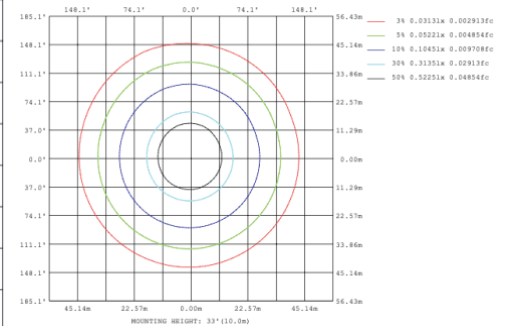

CIP-S01A70WZ 59.06" 70W @ 4000K

CIP-S01A80WZ 70.87" 80W @ 4000K

Illumination inside the profile, light outside

CIP-S01B40WZ 31.50" 40W @ 4000K

CIP-S01B50WZ 39.37" 50W @ 4000K

CIP-S01B60WZ 47.24" 60W @ 4000K

CIP-S01B70WZ 59.06" 70W @ 4000K

CIP-S01B80WZ 70.87" 80W @ 4000K

Flux out: 448.2 lm

Height	Eavg, Emax	Angle: 90.00deg	Diameter
1m	142.7, 208.3lx		200.00cm
2m	35.66, 52.07lx		400.00cm
3m	15.85, 23.14lx		600.00cm
4m	8.916, 13.02lx		800.00cm
5m	5.706, 8.331lx		1000.00cm
6m	3.963, 5.786lx		1200.00cm
7m	2.911, 4.251lx		1400.00cm
8m	2.229, 3.254lx		1600.00cm
9m	1.761, 2.571lx		1800.00cm
10m	1.427, 2.083lx		2000.00cm