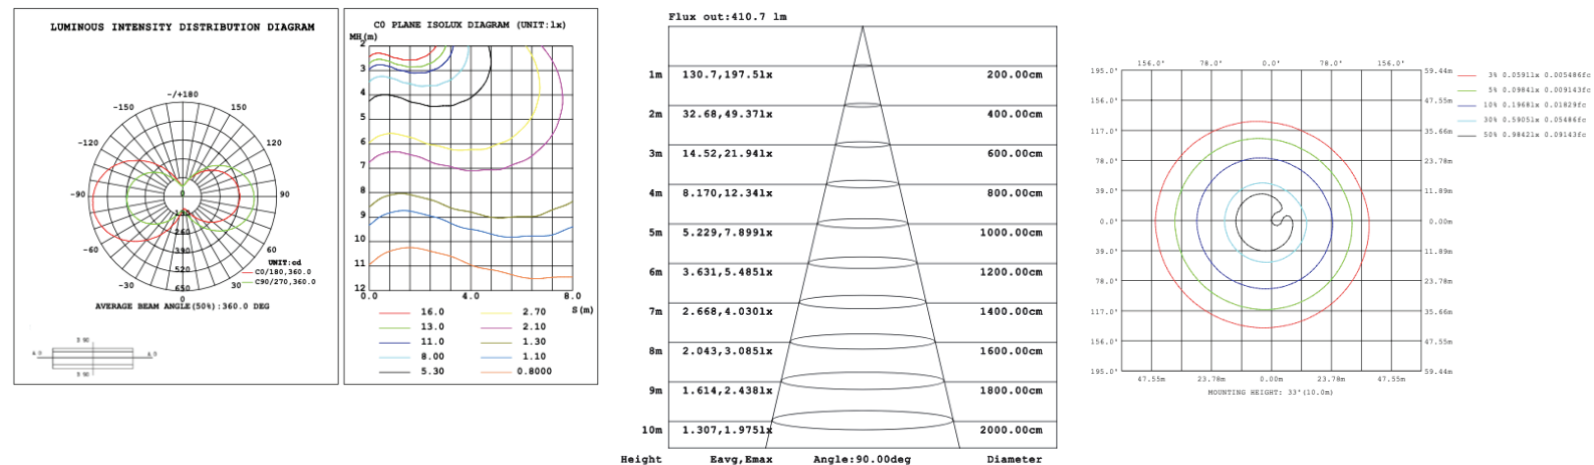

CIP-S01A70WZ 59.06" 70W @ 4000K

CIP-S01A80WZ 70.87" 80W @ 4000K

Illumination inside the profile, light outside

CIP-S01B40WZ 31.50" 40W @ 4000K

CIP-S01B50WZ 39.37" 50W @ 4000K

CIP-S01B60WZ 47.24" 60W @ 4000K

CIP-S01B70WZ 59.06" 70W @ 4000K

CIP-S01B80WZ 70.87" 80W @ 4000K

Flux out: 448.2 lm

Height	Eavg, Emax	Angle: 90.00deg	Diameter
1m	142.7, 208.3lx		200.00cm
2m	35.66, 52.07lx		400.00cm
3m	15.85, 23.14lx		600.00cm
4m	8.916, 13.02lx		800.00cm
5m	5.706, 8.331lx		1000.00cm
6m	3.963, 5.786lx		1200.00cm
7m	2.911, 4.251lx		1400.00cm
8m	2.229, 3.254lx		1600.00cm
9m	1.761, 2.571lx		1800.00cm
10m	1.427, 2.083lx		2000.00cm