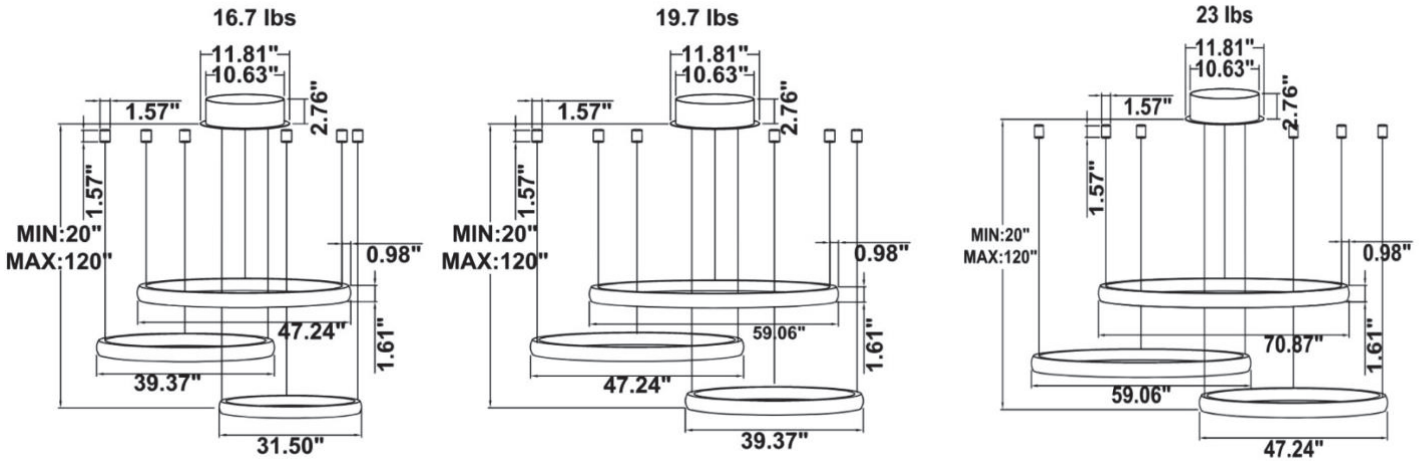

DIMENSIONS & WEIGHTS: Canopy Size for ZigBee & DMX: 15.75" x 2.76"

CIP-S03A Canopy mount with ring light inside.

CIP-S03B Canopy mount with ring light outside.

CIP-S03C Canopy mount with swiveled rings, light inside.

CIP-S03D Remote mount with canopy, cables fixed directly to the ceiling, light inside.

CIP-S03E Canopy mount with swiveled rings, light outside.

CIP-S03F Canopy mount with top two ring lights outside, and the bottom ring light inside.

CIP-S03G Canopy mount with accent ring, light outside.

CIP-S03H Remote mount with canopy, cables fixed directly to the ceiling, light outside.

CIP-S03I Remote driver, cables fixed directly to the ceiling with ring light inside.
 (Driver box size: L10.83" X W3.78" X H1.81")