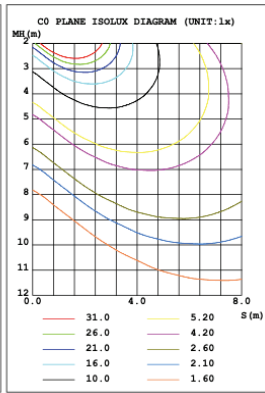

CIP-S01A70WZ 59.06" 70W @ 4000K

CIP-S01A80WZ 70.87" 80W @ 4000K

Illumination inside the profile, light outside

CIP-S01B40WZ 31.50" 40W @ 4000K

CIP-S01B50WZ 39.37" 50W @ 4000K

CIP-S01B60WZ 47.24" 60W @ 4000K

CIP-S01B70WZ 59.06" 70W @ 4000K

CIP-S01B80WZ 70.87" 80W @ 4000K

Flux out: 448.2 lm

Height	Eavg, Emax	Angle: 90.00deg	Diameter
1m	142.7, 208.3lx		200.00cm
2m	35.66, 52.07lx		400.00cm
3m	15.85, 23.14lx		600.00cm
4m	8.916, 13.02lx		800.00cm
5m	5.706, 8.331lx		1000.00cm
6m	3.963, 5.786lx		1200.00cm
7m	2.911, 4.251lx		1400.00cm
8m	2.229, 3.254lx		1600.00cm
9m	1.761, 2.571lx		1800.00cm
10m	1.427, 2.083lx		2000.00cm