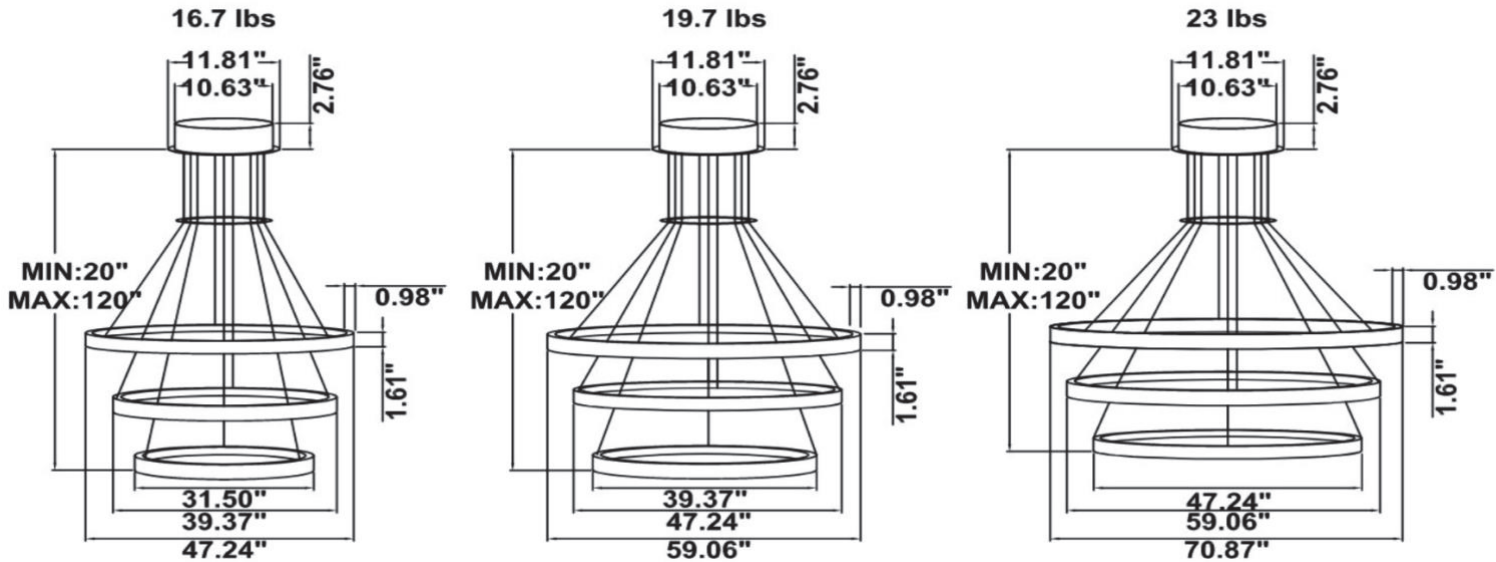

CIP-S03L Canopy mount with accent ring, light inside.