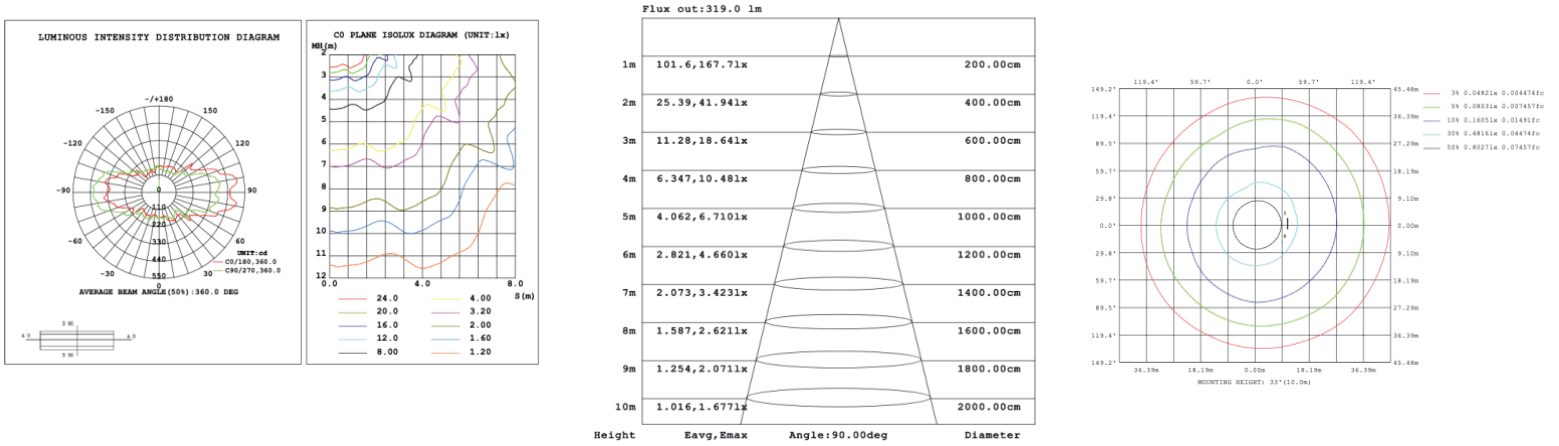

CIP-S03L Canopy mount with accent ring, light inside.

PHOTOMETRIC: Illumination outside the profile, light inside

CIP-S01A40WZ 31.50" 40W @ 4000K

CIP-S01A50WZ 39.37" 50W @ 4000K

CIP-S01A60WZ 47.24" 60W @ 4000K

CIP-S01A70WZ 59.06" 70W @ 4000K

CIP-S01A80WZ 70.87" 80W @ 4000K

Illumination inside the profile, light outside

CIP-S01B40WZ 31.50" 40W @ 4000K

CIP-S01B50WZ 39.37" 50W @ 4000K

CIP-S01B60WZ 47.24" 60W @ 4000K

CIP-S01B70WZ 59.06" 70W @ 4000K

CIP-S01B80WZ 70.87" 80W @ 4000K

Flux out: 448.2 lm

Height	Eavg, Emax	Angle: 90.00deg	Diameter
1m	142.7, 208.3lx		200.00cm
2m	35.66, 52.07lx		400.00cm
3m	15.85, 23.14lx		600.00cm
4m	8.916, 13.02lx		800.00cm
5m	5.706, 8.331lx		1000.00cm
6m	3.963, 5.786lx		1200.00cm
7m	2.911, 4.251lx		1400.00cm
8m	2.229, 3.254lx		1600.00cm
9m	1.761, 2.571lx		1800.00cm
10m	1.427, 2.083lx		2000.00cm