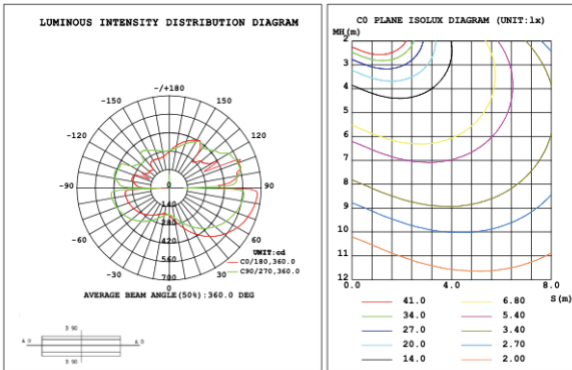

CIP-S03L Canopy mount with accent ring, light inside.

PHOTOMETRIC: Illumination outside the profile, light inside

CIP-S01A40WZ 31.50" 40W @ 4000K

CIP-S01A50WZ 39.37" 50W @ 4000K

CIP-S01A60WZ 47.24" 60W @ 4000K

CIP-S01A70WZ 59.06" 70W @ 4000K

CIP-S01A80WZ 70.87" 80W @ 4000K

Illumination inside the profile, light outside

CIP-S01B40WZ 31.50" 40W @ 4000K

CIP-S01B50WZ 39.37" 50W @ 4000K

CIP-S01B60WZ 47.24" 60W @ 4000K

CIP-S01B70WZ 59.06" 70W @ 4000K

CIP-S01B80WZ 70.87" 80W @ 4000K

Flux out: 448.2 lm

Height	Eavg, Emax	Angle: 90.00deg	Diameter
1m	142.7, 208.3lx		200.00cm
2m	35.66, 52.07lx		400.00cm
3m	15.85, 23.14lx		600.00cm
4m	8.916, 13.02lx		800.00cm
5m	5.706, 8.331lx		1000.00cm
6m	3.963, 5.786lx		1200.00cm
7m	2.911, 4.251lx		1400.00cm
8m	2.229, 3.254lx		1600.00cm
9m	1.761, 2.571lx		1800.00cm
10m	1.427, 2.083lx		2000.00cm