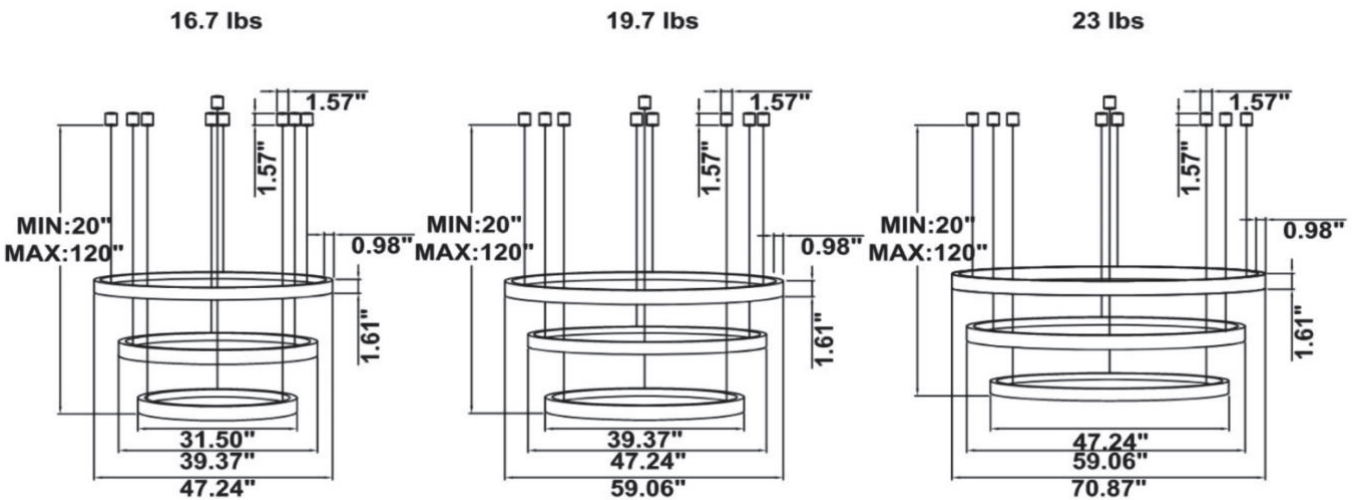

DIMENSIONS & WEIGHTS: Canopy Size for ZigBee & DMX: 15.75" x 2.76"

CIP-S03A Canopy mount with ring light inside.

CIP-S03B Canopy mount with ring light outside.

CIP-S03C Canopy mount with swiveled rings, light inside.

CIP-S03D Remote mount with canopy, cables fixed directly to the ceiling, light inside.

CIP-S03E Canopy mount with swiveled rings, light outside.

CIP-S03F Canopy mount with top two ring lights outside, and the bottom ring light inside.

CIP-S03G Canopy mount with accent ring, light outside.

CIP-S03H Remote mount with canopy, cables fixed directly to the ceiling, light outside.

CIP-S03I Remote driver, cables fixed directly to the ceiling with ring light inside.
 (Driver box size: L10.83" X W3.78" X H1.81")

CIP-S01B70WZ 59.06" 70W @ 4000K

CIP-S01B80WZ 70.87" 80W @ 4000K

Flux out: 448.2 lm

Height	Eavg, Emax	Angle: 90.00deg	Diameter
1m	142.7, 208.3lx		200.00cm
2m	35.66, 52.07lx		400.00cm
3m	15.85, 23.14lx		600.00cm
4m	8.916, 13.02lx		800.00cm
5m	5.706, 8.331lx		1000.00cm
6m	3.963, 5.786lx		1200.00cm
7m	2.911, 4.251lx		1400.00cm
8m	2.229, 3.254lx		1600.00cm
9m	1.761, 2.571lx		1800.00cm
10m	1.427, 2.083lx		2000.00cm