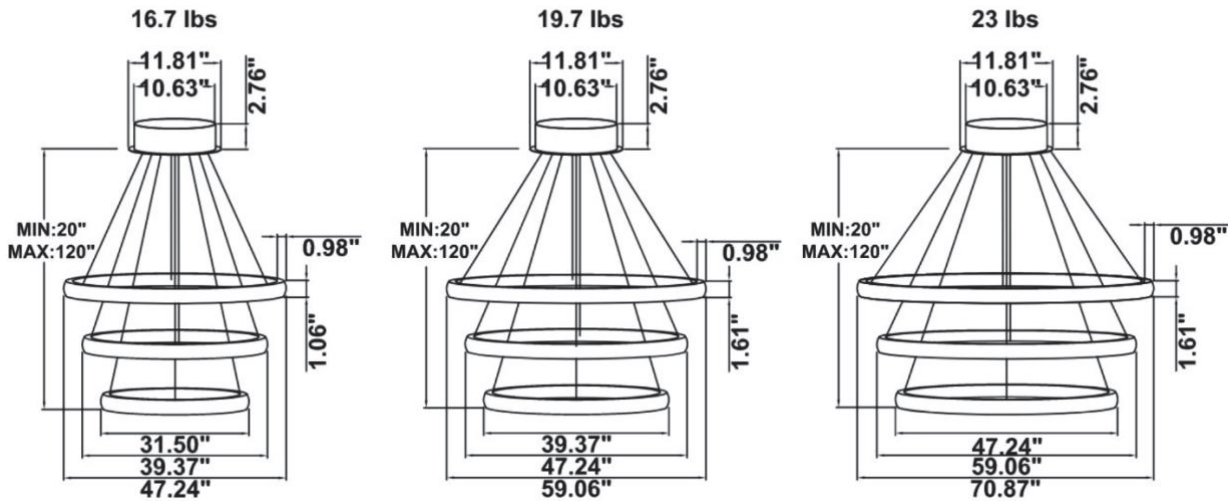

DIMENSIONS & WEIGHTS: Canopy Size for ZigBee & DMX: 15.75" x 2.76"

CIP-S03A Canopy mount with ring light inside.

CIP-S03B Canopy mount with ring light outside.

CIP-S03C Canopy mount with swiveled rings, light inside.