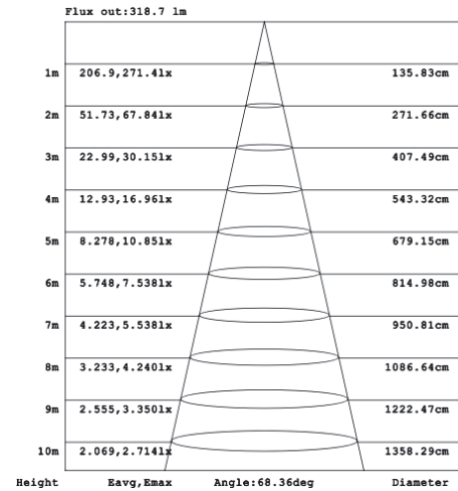

CIP-S01A80WZ 70.87" 80W @ 4000K