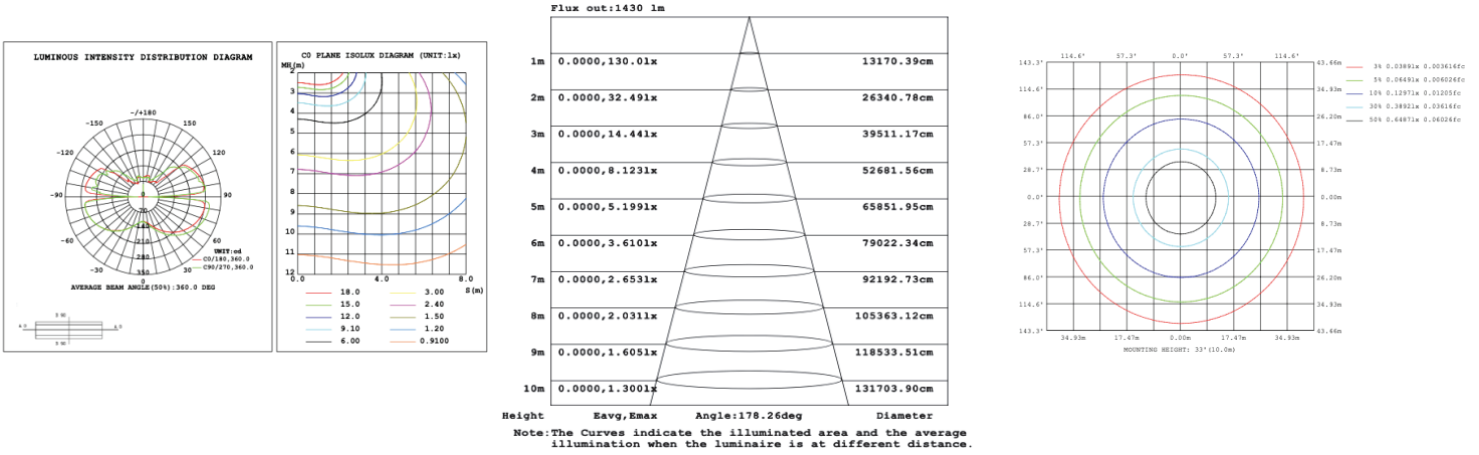

PHOTOMETRIC: Illumination outside the profile, light inside

CIP-S01A40WZ 31.50" 40W @ 4000K