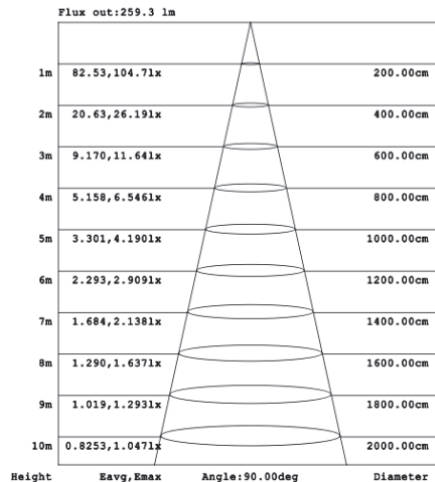

CIP-S01A70WZ 59.06" 70W @ 4000K

CIP-S01A80WZ 70.87" 80W @ 4000K

Illumination inside the profile, light outside

CIP-S01B40WZ 31.50" 40W @ 4000K

CIP-S01B50WZ 39.37" 50W @ 4000K

CIP-S01B60WZ 47.24" 60W @ 4000K

CIP-S01B70WZ 59.06" 70W @ 4000K

CIP-S01B80WZ 70.87" 80W @ 4000K

Flux out: 448.2 lm

Height	Eavg, Emax	Angle: 90.00deg	Diameter
1m	142.7, 208.3lx		200.00cm
2m	35.66, 52.07lx		400.00cm
3m	15.85, 23.14lx		600.00cm
4m	8.916, 13.02lx		800.00cm
5m	5.706, 8.331lx		1000.00cm
6m	3.963, 5.786lx		1200.00cm
7m	2.911, 4.251lx		1400.00cm
8m	2.229, 3.254lx		1600.00cm
9m	1.761, 2.571lx		1800.00cm
10m	1.427, 2.083lx		2000.00cm