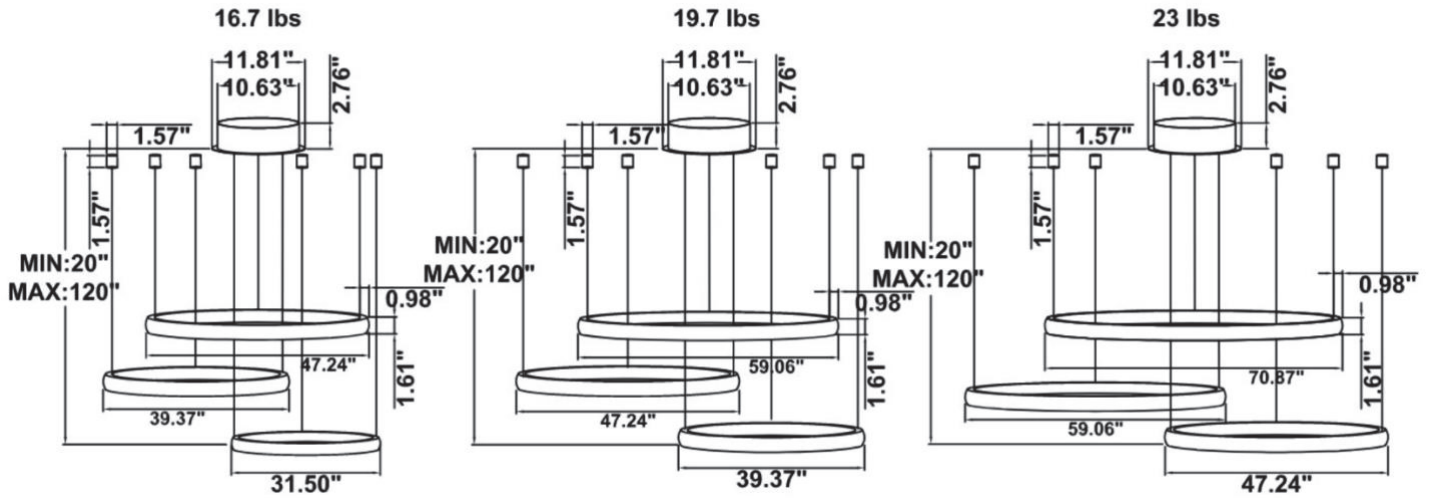

CIP-S03D Remote mount with canopy, cables fixed directly to the ceiling, light inside.