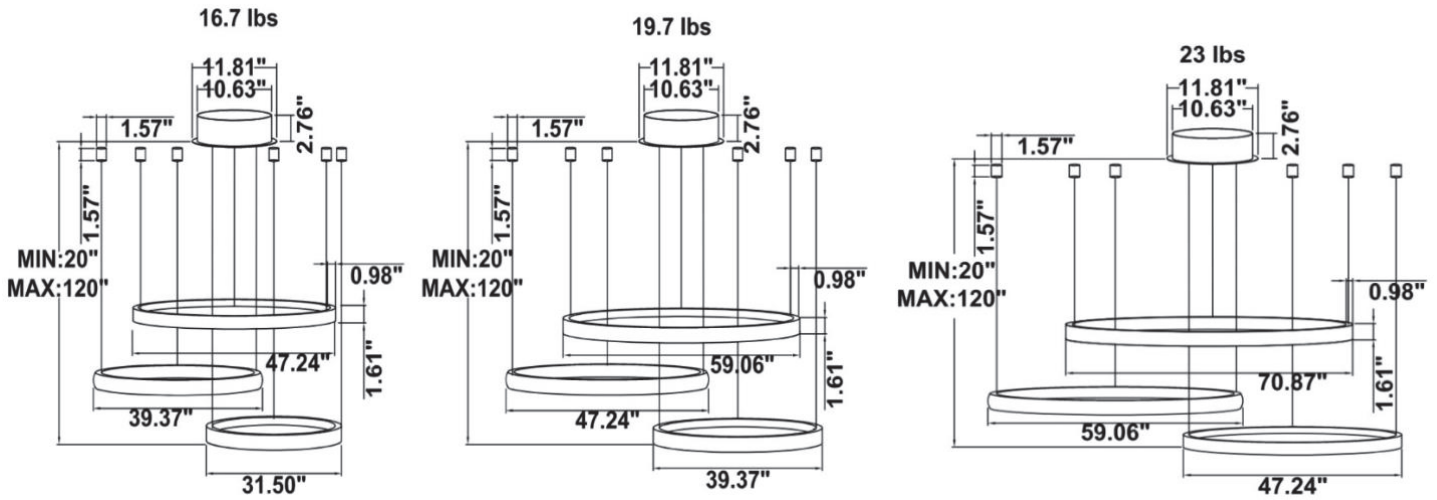

CIP-S03J Remote mount with canopy, cables fixed directly to the ceiling with upper and lower light inside, center light outside.