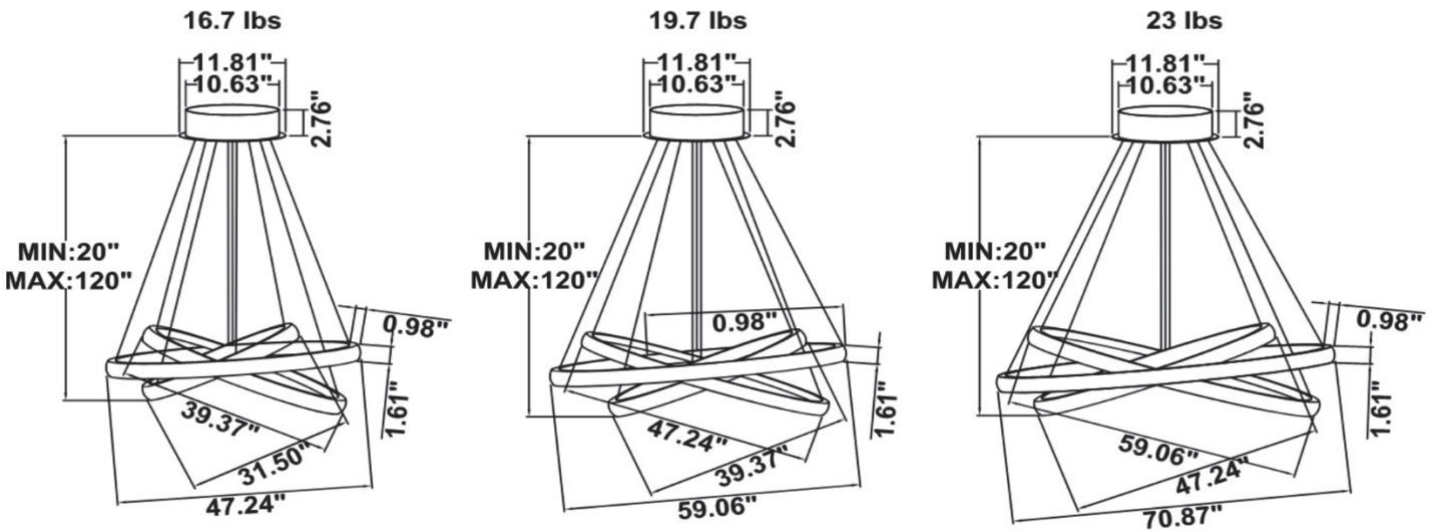

CIP-S03E Canopy mount with swiveled rings, light outside.