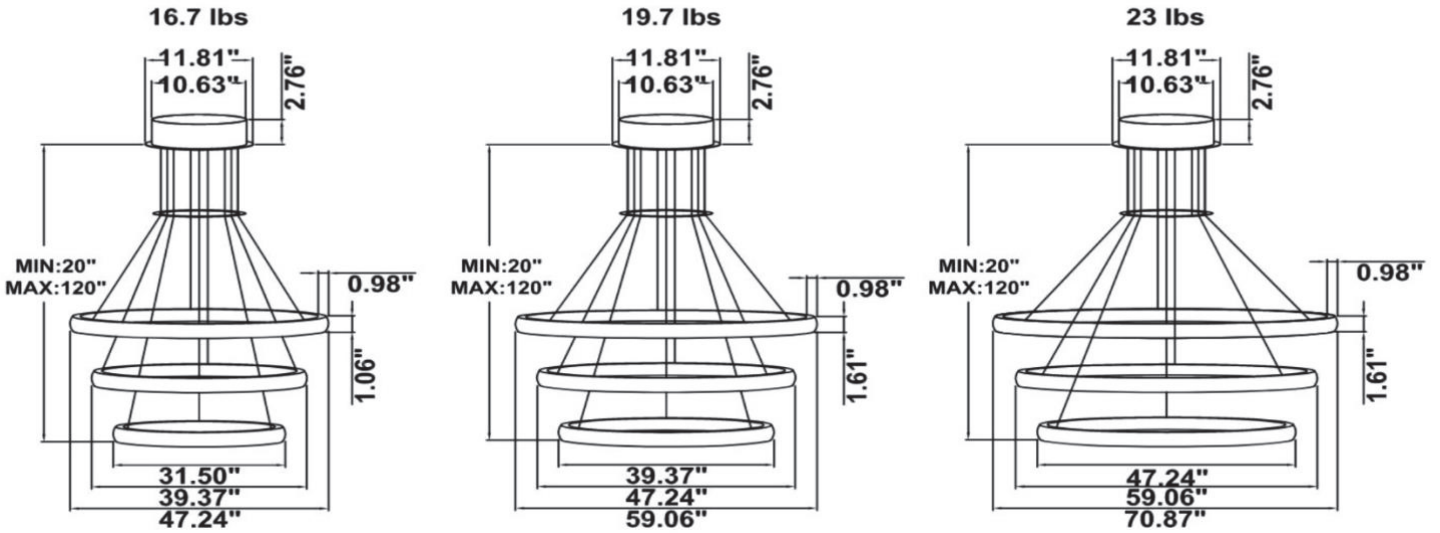

DIMENSIONS & WEIGHTS: Canopy Size for ZigBee & DMX: 15.75" x 2.76"

CIP-S03A Canopy mount with ring light inside.

CIP-S03B Canopy mount with ring light outside.

CIP-S03C Canopy mount with swiveled rings, light inside.

CIP-S03D Remote mount with canopy, cables fixed directly to the ceiling, light inside.

CIP-S03E Canopy mount with swiveled rings, light outside.

CIP-S03F Canopy mount with top two ring lights outside, and the bottom ring light inside.

CIP-S03G Canopy mount with accent ring, light outside.

CIP-S03H Remote mount with canopy, cables fixed directly to the ceiling, light outside.

CIP-S03I Remote driver, cables fixed directly to the ceiling with ring light inside.
 (Driver box size: L10.83" X W3.78" X H1.81")