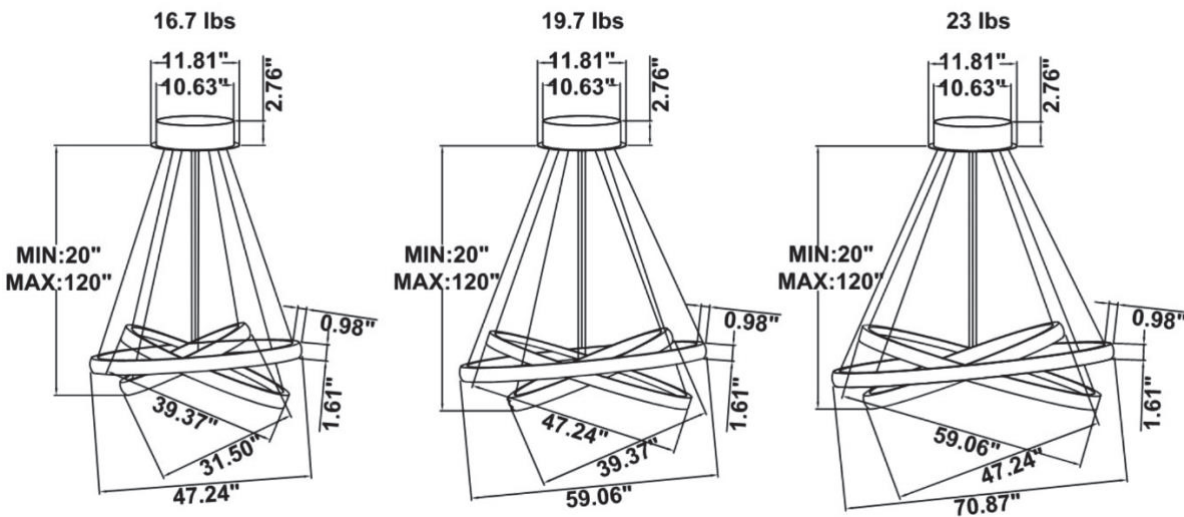

DIMENSIONS & WEIGHTS: Canopy Size for ZigBee & DMX: 15.75" x 2.76"

CIP-S03A Canopy mount with ring light inside.

CIP-S03B Canopy mount with ring light outside.

CIP-S03C Canopy mount with swiveled rings, light inside.

CIP-S03G Canopy mount with accent ring, light outside.

CIP-S03H Remote mount with canopy, cables fixed directly to the ceiling, light outside.

CIP-S03I Remote driver, cables fixed directly to the ceiling with ring light inside.
 (Driver box size: L10.83" X W3.78" X H1.81")