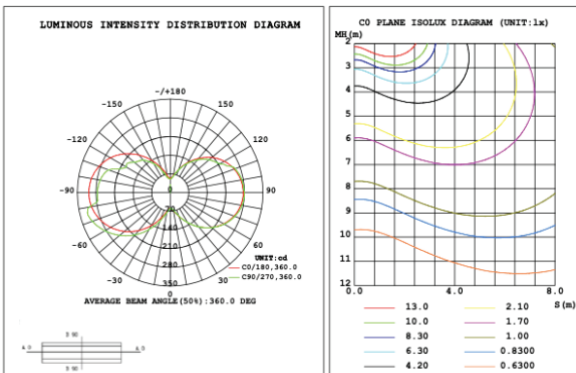

CIP-S01A70WZ 59.06" 70W @ 4000K

CIP-S01A80WZ 70.87" 80W @ 4000K

Illumination inside the profile, light outside

CIP-S01B40WZ 31.50" 40W @ 4000K

CIP-S01B50WZ 39.37" 50W @ 4000K

CIP-S01B60WZ 47.24" 60W @ 4000K

CIP-S01B70WZ 59.06" 70W @ 4000K

CIP-S01B80WZ 70.87" 80W @ 4000K

Flux out: 448.2 lm

Height	Eavg, Emax	Angle: 90.00deg	Diameter
1m	142.7, 208.3lx		200.00cm
2m	35.66, 52.07lx		400.00cm
3m	15.85, 23.14lx		600.00cm
4m	8.916, 13.02lx		800.00cm
5m	5.706, 8.331lx		1000.00cm
6m	3.963, 5.786lx		1200.00cm
7m	2.911, 4.251lx		1400.00cm
8m	2.229, 3.254lx		1600.00cm
9m	1.761, 2.571lx		1800.00cm
10m	1.427, 2.083lx		2000.00cm