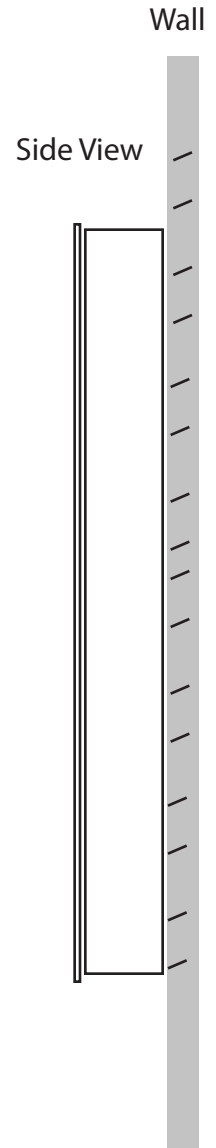

WALL FLUSH MOUNT

GUS-LSR-ADR-20"-6W-9-A

SPECIFICATION FEATURES	Date
Dimensions	20" H x 5" W x 3" D
Lamps	6W LED (27-65K Avail.)
Material	Paintlok
Finish	9= Standard Powdercoat TBD
Lens	White Acrylic
Label	Damp Location
Voltage	120 / 277 non-dimming
Description	LED wall

*Specs can be customized

Concept drawings are not to scale

Laser Cut for 3 numbers

Fixture has a "Glow" all around and Illumination through the cut-out numbers