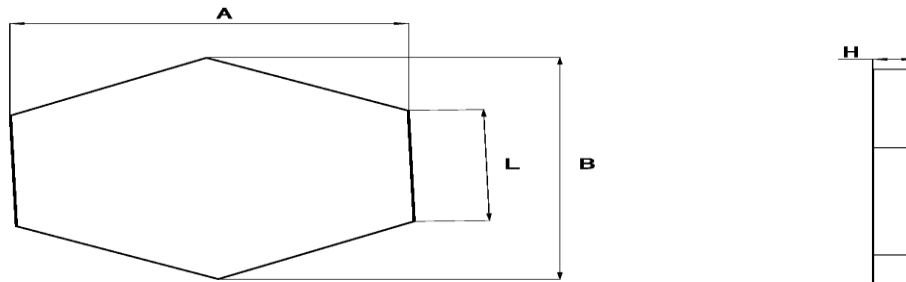

<b>Series</b>	<b>LED HEXAGON PANEL LIGHT SERIES</b>	<b>Model</b>	<b>LL0186S/LL0186M/LL0186UDS/LL0186UDM</b>
		<b>Project:</b>	
		<b>Type:</b>	
		<b>Notes:</b>	
		<b>Overview</b>	
		<p>Introducing a luminaire with a classic shape and proportions, the Hexagon for general lighting applications. Available in multiple sizes, mountings, and light distributions to fit the scale, proportions and light output requirements of the project.</p>	

LL0186

Model No	DIMENSION				DIMENSION CODE
	A	B	L	H	
LL0186S-25W	16.4" (416mm)	18.9" (480mm)	9.45" (240mm)	3.1" (80mm)	S
LL0186S-40W	20.5" (520mm)	23.6" (600mm)	11.8" (300mm)	3.1" (80mm)	M
LL0186S-90W	30.7" (780mm)	35.4" (900mm)	17.7" (450mm)	3.1" (80mm)	L
LL0186S-180W	40.9" (1038mm)	47.2" (1200mm)	23.6" (600mm)	3.1" (80mm)	XL