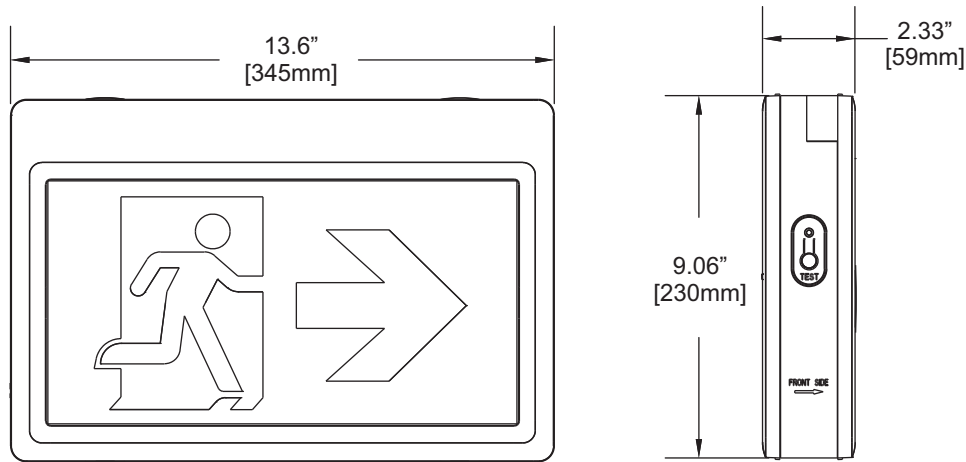

CIP-FHEU20

Comes standard with three pictograms legends for directional selection.

Running Man LED Exit Sign

- 120VAC / 347VAC Input, Input Power 4W
- cULus Listed, Damp Location Rated
- High quality NiCd battery
- Low power consumption and LED light source for reduce operation and maintenance costs
- LED technology 75,000 hours lamp life
- High impact UV flame rated thermoplastic
- Universal Mounting: Ceiling, wall or side mount
- Single or double face with changeable legends

General Specifications

Input Voltage	120VAC / 347VAC
Input Power	4W
EM Power	1.5W
Battery	NiCd 3.6V, 900mAh
Overall Size	13.6" L x 9.06" H x 2.33" W (345 x 230 x 59mm)
Emergency Operation	120 minutes
Charge Time	24 Hours
Compliance	cULus Listed Damp Location Rated
Warranty	2 years from the date of manufacture

Mechanical Data

Part Number Matrix

CIP-FHEU20