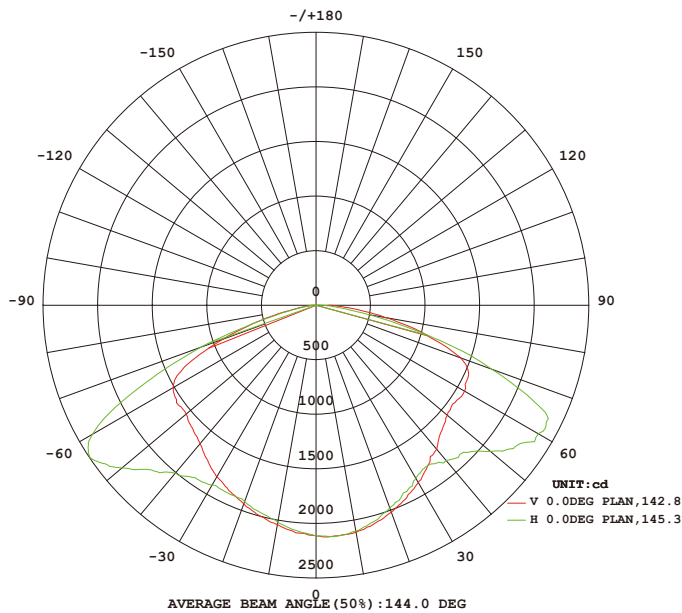

Light Distribution

Type V