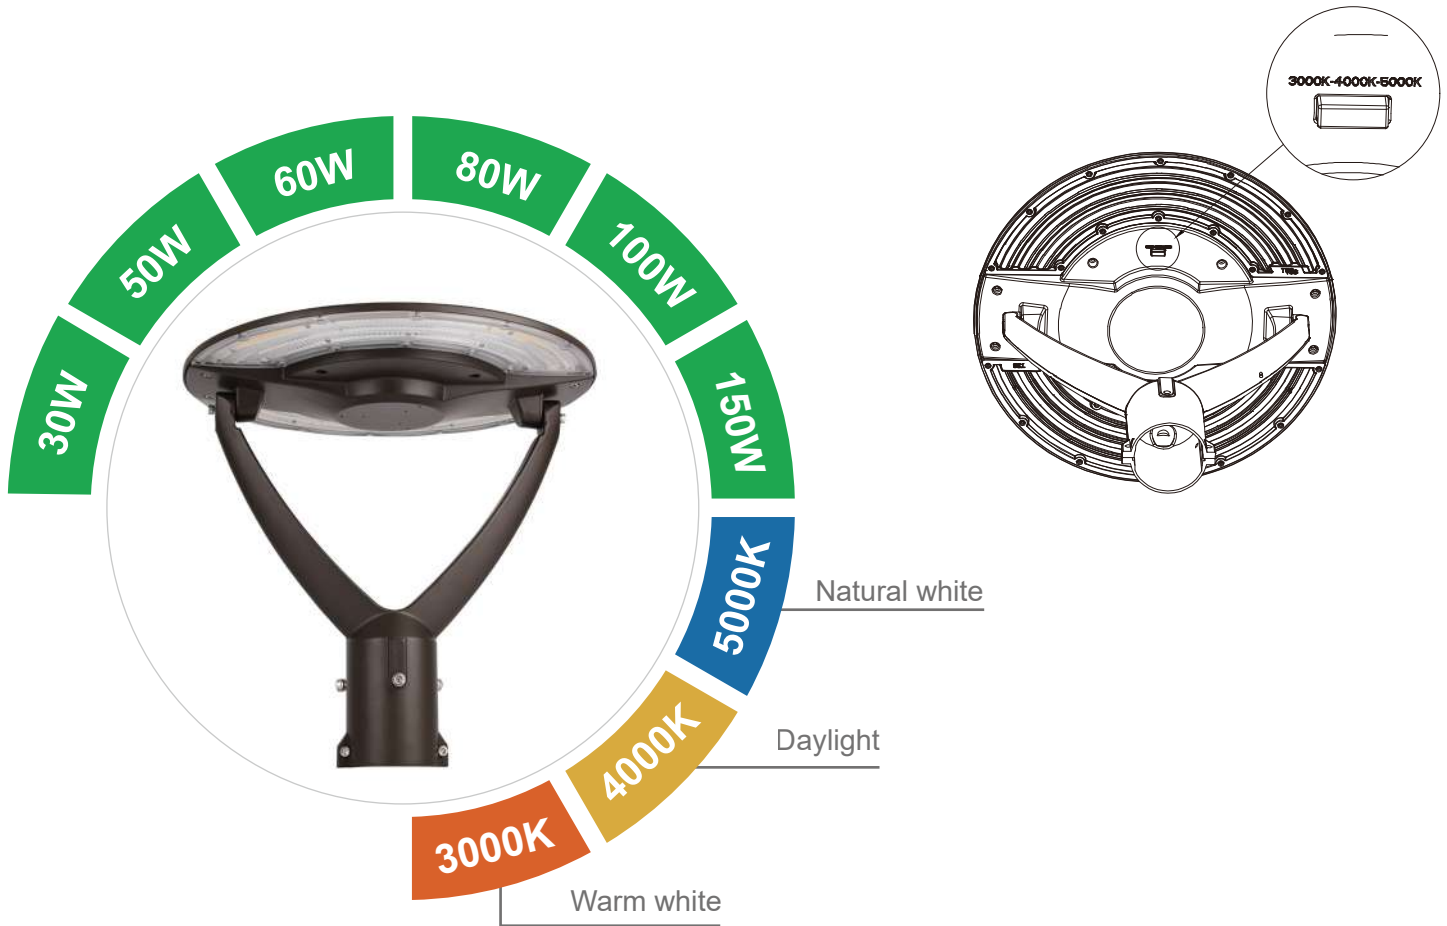

CCT & Power Selectable