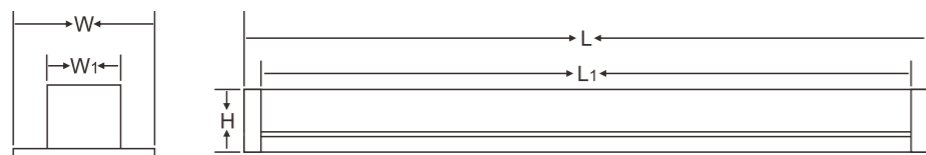

FEATURES:

- Aluminum Body
- Poly carbonate cover
- Replaceable LED strips
- Isolated LED driver
- Easy maintenance

OPTIONS:

- Dimmable: TRIAC, 0/1-10V, DALI
- Color: White, Silver, Black

MODEL NO.	WATTAGE	DIMENSION L * W * H(mm)	VOLTAGE	COLOR	CRI	LUMENS	BEAM ANGLE	WARRANTY
CIP-LED210-RPC	20W	599x86x66	100-277V 120-347V 220-240V	3000K 4000K 5000K 6500K	CRI>83 CRI>90	115Lm/W 140Lm/W	120°	5 years
CIP-LED20-RPC	20W	1209x86x66						
CIP-LED220-RPC	40W	1209x86x66						
CIP-LED224-RPC	48W	1209x86x66						
CIP-LED230-RPC	60W	1495x86x66						
CIP-LED230-RPC	60W	1820x86x66						
CIP-LED240-RPC	80W	1820x86x66						
CIP-LED240-RPC	80W	2390x86x66						
CIP-LED248-RPC	96W	2390x86x66						
CIP-LED260-RPC	120W	2390x86x66						

FEATURES:

- Aluminum Body
- Poly carbonate cover
- Replaceable LED strips
- Isolated LED driver
- 5 years warranty
- 100-277V/120-347V/220-240V 50-60Hz
- Easy maintenance
- CRI > 83, CRI > 90

OPTIONS:

- 2FT/3FT/4FT/5FT/6FT/8FT
- CCT 3000K/4000K/5000K/6500K
- Dimmable: TRIAC, 0/1-10V, DALI
- Color: White, Silver, Black

MODEL NO.	WATTAGE	DIMENSION L * W * H(mm)	VOLTAGE	COLOR	CRI	LUMENS	BEAM ANGLE	WARRANTY
CIP-LED210-RPC(2S)	20W	578x63x65	100-277V 120-347V 220-240V	3000K 4000K 5000K 6500K	CRI>83 CRI>90	115Lm/W 140Lm/W	120°	5 years
CIP-LED20-RPC(2S)	20W	1188x63x65						
CIP-LED220-RPC(2S)	40W	1188x63x65						
CIP-LED224-RPC(2S)	48W	1188x63x65						
CIP-LED230-RPC(2S)	60W	1474x63x65						
CIP-LED230-RPC(2S)	60W	1799x63x65						
CIP-LED240-RPC(2S)	80W	1799x63x65						
CIP-LED240-RPC(2S)	80W	2369x63x65						
CIP-LED248-RPC(2S)	96W	2369x63x65						
CIP-LED260-RPC(2S)	120W	2369x63x65						